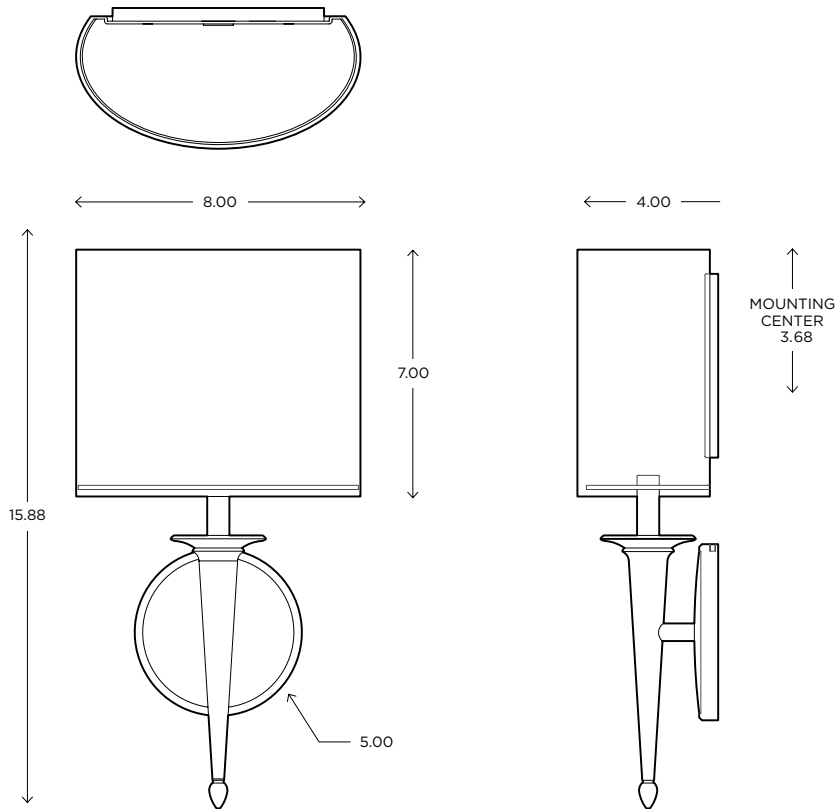

Siena 1

ADA CUSTOM OPTIONS

This fixture mounts independently from diffuser/backplate. The outlet box is located behind the diffuser.

Refer to the instructions for correct j-box placement and installation requirements.

Est. Weight: 6.54 lbs