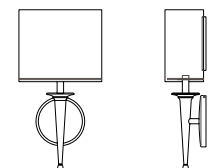

SIENA SCONCE // SIE1
ADA