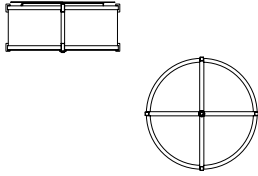

MODEL
LITEBOX FLUSHMOUNT //
LBF16

DIMENSIONS
Height: 7.25
Diameter: 16.40

FIXTURE TYPE
Flushmount / F

DIFFUSER
Shiny Opal Acrylic / SA

FINISH
Brushed Nickel / BN
Polished Nickel / PN
Oil Rubbed Bronze / OB

CROSSBARS
CROSSBARS / C
NO CROSSBARS / N

LAMPING / VOLTAGE
INCANDESCENT / INC
[2] 100W Max Medium
Base, 120V, dimming

FLUORESCENT / FL
[2] CFL 18/26/32W GX24q-3
Base, 120V, non-dimming

LED / LED
[2] 9.5W Medium Base
120V, dimming

MODEL
LITEBOX PENDANT //
LBP16