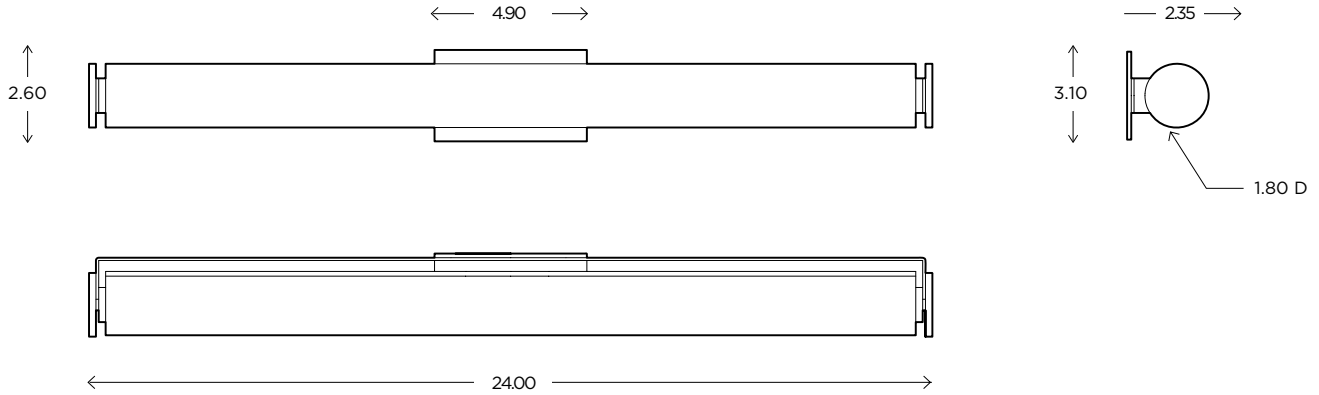

Icon 24

ADA CUSTOM OPTIONS

*Requires standard single gang jbox installed in same orientation as fixture

Refer to the instructions for correct j-box placement and installation requirements.

Fixture can be mounted VERTICALLY or HORIZONTALLY

Est. Weight: 3.50 lbs

MODEL
ICON SCONCE // ICON24

DIMENSIONS
Height: 24.00
Width: 2.60
Projection: 2.35

FIXTURE TYPE
ADA Sconce / A

DIFFUSER
Matte Opal Acrylic / MA

FINISH
Brushed Nickel / BN
Polished Nickel / PN
Polished Chrome / CH

LAMPING / VOLTAGE
FLUORESCENT / FL
[1] 24W Fluorescent T5HO
Bipin Base, 120V
non-dimming

LED / LED
[1] 30W LED Strip Module,
120V, dimming
*See Installation Instructions for
recommended LED dimmers

RELATED PRODUCTS

AXIS SCONCE // AXIS24
ADA

CIRC DUO R // CIRDR
ADA

REFLEX SCONCE // REF1
ADA

CIRC PENDANT // CIRP