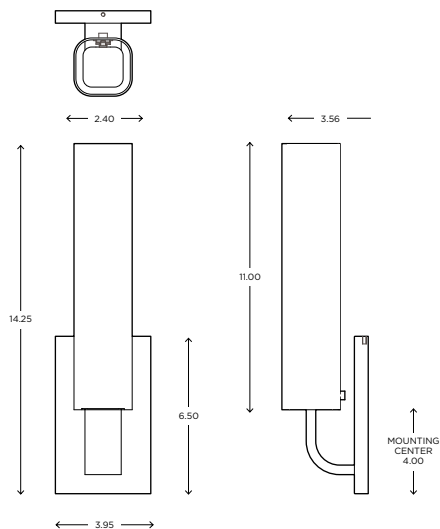

Reflex

ADA CUSTOM OPTIONS

The Reflex is a stunning work of design made possible by the most up to date machining techniques. Its narrow bent arm flows with precision from wall plate. Its light is distinctively diffused with mouth blown cased square glass.

DIMENSIONS

14.25"H x 3.95"W x 3.56"P

LAMPING / VOLTAGE

[1] 60W Max Incandescent T10 Medium Base
635 Lumens, 2700K, 120V, dimming

[1] 18W Fluorescent CFL 2G11 Base
1250 Lumens, 3000K, 120V, non-dimming

FINISH

Brushed Nickel, Polished Nickel, Polished Chrome