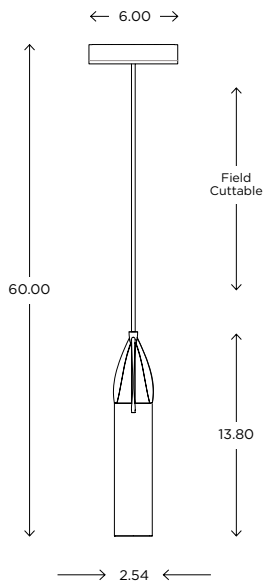

Petal SINGLE PENDANT

CUSTOM OPTIONS

The Petal is an organic interplay of wit and whimsy; a delicate exercise in solid brass and attention to detail. It is easily customized to hold the glass of your choice.

DIMENSIONS

60"H x 6.50"D

Field adjustable cord

6ft cord supplied

LAMPING / VOLTAGE

[1] 60W Max Incandescent T10 Medium Base
635 Lumens, 2700K, 120V, dimming

[1] 18W Fluorescent CFL 2G11 Base
1250 Lumens, 3000K, 120V, non-dimming

FINISH

Brushed Nickel, Polished Nickel, Oil Rubbed Bronze