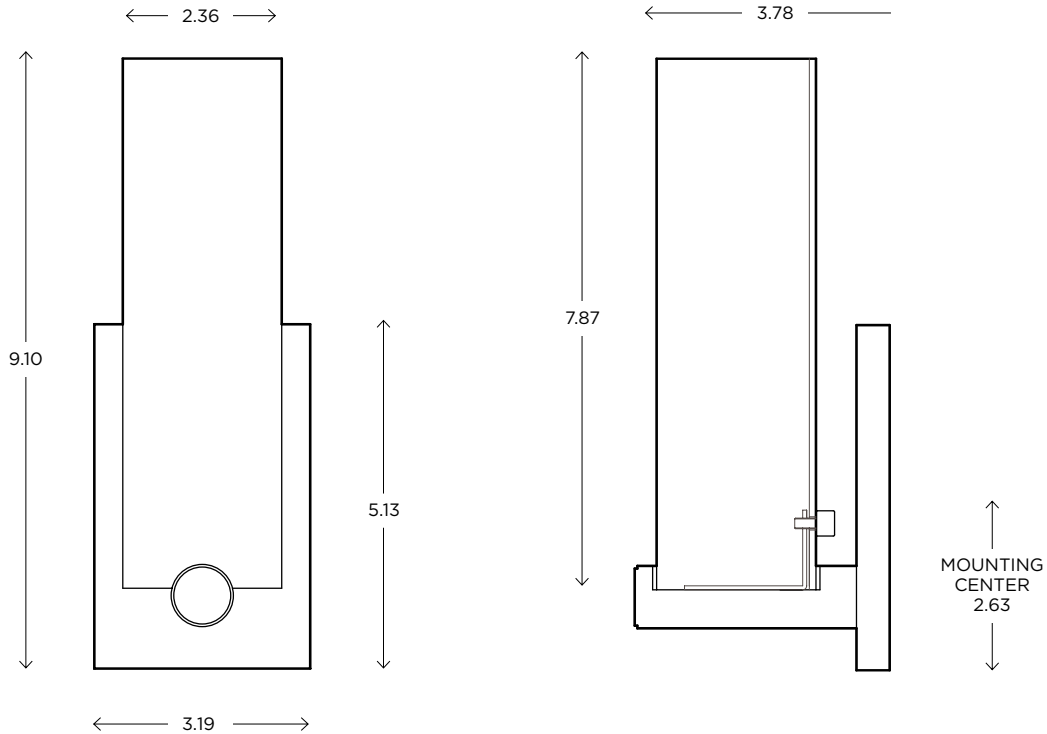

Clik 1

ADA CUSTOM OPTIONS

Refer to the instructions for correct j-box placement and installation requirements.

Est. Weight: 4.11 lbs

MODEL
CLIK SCONCE // CLK1

DIMENSIONS

Height: 9.10
Width: 3.19
Projection: 3.78

FIXTURE TYPE

ADA Sconce / A

DIFFUSER

Shiny Opal Glass / SO

FINISH

Brushed Nickel / BN
Polished Nickel / PN
Polished Chrome / CH

LAMPING / VOLTAGE

INCANDESCENT / INC
[1] 60W T10 Medium Base
120V, dimming
FLUORESCENT / FL
[1] CFL 18W QUAD, GX24q-2
Base, 120V, non-dimming

RELATED PRODUCTS

CLIK SCONCE // CLK2
ADA

CIRC SCONCE // CIR1
ADA

STUDIO SCONCE // STU1
ADA

PETAL PENDANT // PET1