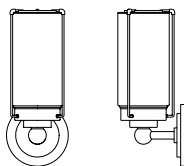

PARK SCONCE // PAR1