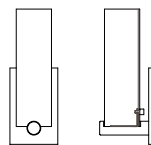

CLIK SCONCE // CLK 1
ADA