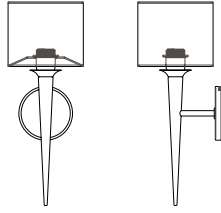

MODEL
METRO SCONCE // MET2

DIMENSIONS
Height: 18.95
Width: 7.00
Projection: 7.75

FIXTURE TYPE
Sconce / S

DIFFUSER
White Shantung / WS

FINISH
Brushed Nickel / BN
Polished Nickel / PN
Oil Rubbed Bronze / OB

LAMPING / VOLTAGE
INCANDESCENT / INC
[1] 100W Max Medium Base
120V, dimming

FLUORESCENT / FL
[1] CFL 18W GX24q-2 Base
120V, non-dimming

LED / LED
[1] 9.5W Medium Base
120V, dimming

MODEL
NAKED PENDANT // NAK1