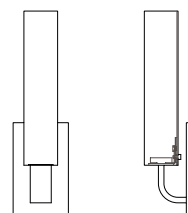

REFLEX SCONCE // REF1
ADA