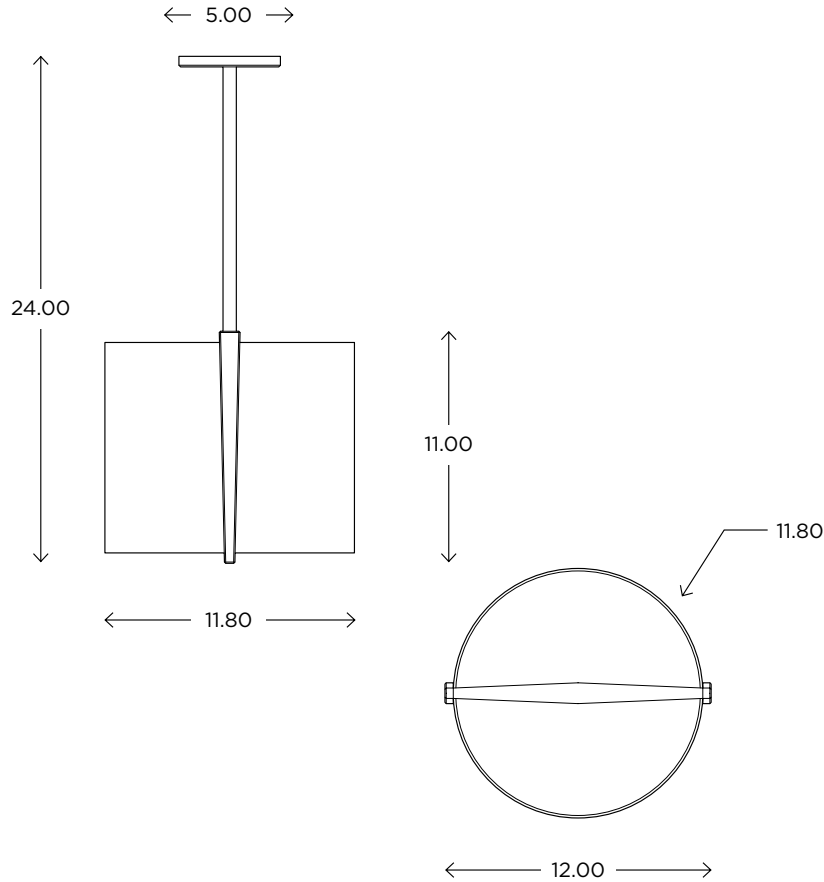

Lyric 12" PENDANT

CUSTOM OPTIONS

Refer to the instructions for correct j-box placement and installation requirements.

Est. Weight: 7.78 lbs

MODEL LYRIC PENDANT // LYR12		DIMENSIONS Height: 24.00 Diameter: 12.00 FIXTURE TYPE Pendant / P DIFFUSER Shiny Opal Acrylic / SA Matte Opal Acrylic / MA	FINISH Brushed Nickel / BN Polished Nickel / PN Oil Rubbed Bronze / OB	LAMPING / VOLTAGE INCANDESCENT / INC [1] 100W Max, Medium Base, 120V, dimming FLUORESCENT / FL [1] CFL 18/26/32W GX24q-3 Base, 120V, non-dimming LED / LED [1] 9.5W Medium Base 120V, dimming

RELATED PRODUCTS	LYRIC PENDANT // LYR24 	LYRIC SCONCE // LYR1 ADA 	PETAL PENDANT // PET1 	LITEBOX PENDANT // LBP16