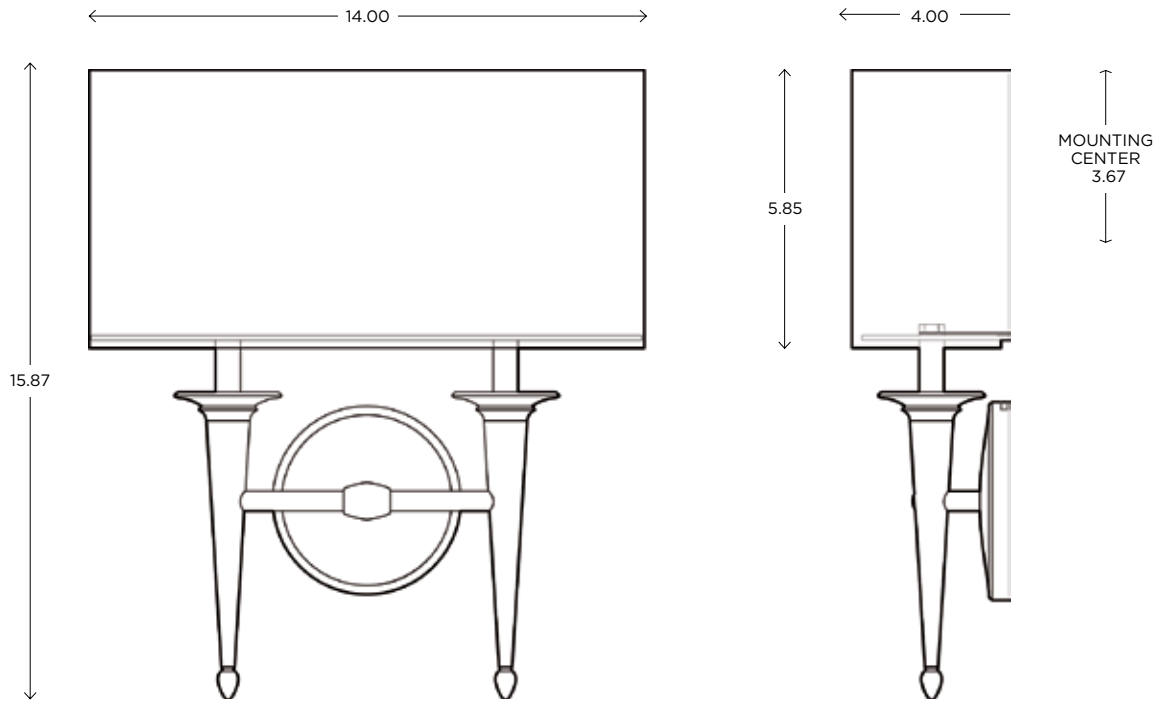

Siena Duo

ADA CUSTOM OPTIONS

This fixture mounts independently from diffuser/backplate. The outlet box is located behind the diffuser.

Refer to the instructions for correct j-box placement and installation requirements.

Est. Weight: 8.09 lbs

MODEL
SIENA SCONCE // SIED

DIMENSIONS

Height: 15.87
Width: 14.00
Projection: 4.00

FIXTURE TYPE

ADA Sconce / A

DIFFUSER

White Shantung / WS

FINISH

Brushed Nickel / BN
Polished Nickel / PN
Oil Rubbed Bronze / OB

LAMPING / VOLTAGE

INCANDESCENT / INC
[2] 60W Candelabra Base
120V, dimming
FLUORESCENT / FL
[2] CFL 18W GX24q-2 Base
120V, non-dimming
LED / LED
[2] 12.5W Module, 3000K
120V, non-dimming

RELATED PRODUCTS

SIENA SCONCE // SIE2

SIENA SCONCE // SIE1

ADA

METRO SCONCE // MET1

ADA

LYRIC SCONCE // LYR1

ADA