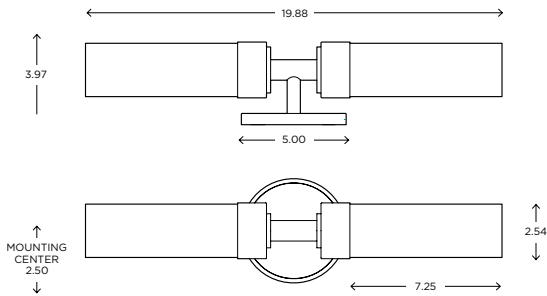

RELATED PRODUCTS

CIRC SCONCE // CIR1
ADA

CLIK SCONCE // CLK1
ADA

STUDIO SCONCE // STU1
ADA

REFLEX SCONCE // REF1
ADA

Circ Duo R

ADA CUSTOM OPTIONS

The Circ Duo R is perfectly proportioned for bath applications. This sconce is an alternative to the standard Circ Duo sconce. A shorter glass span allows for placement over smaller mirrors/cabinets and the addition of a round backplate compliments a wide variety of bathroom hardware. It can be mounted either horizontally or vertically and is a beautiful complement to the Circ Pendant.