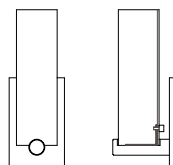

CLIK SCONCE // CLK 1
ADA