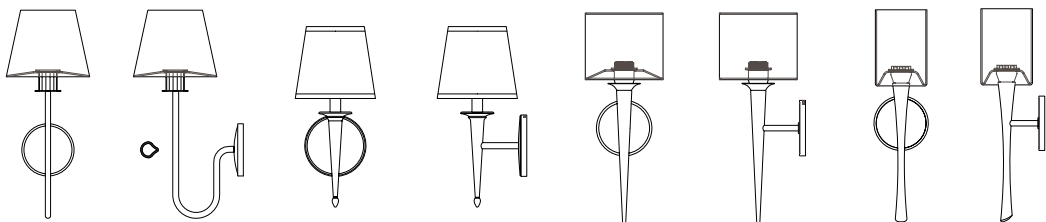

RELATED PRODUCTS CYGNUS SCONCE // CYG1 SIENA SCONCE // SIE2 METRO SCONCE // MET2 EURO SCONCE // EUR3

Technical Specifications

EXAMPLE ORDER CODE BUILD

Product codes are broken down into readable SKU's that describe the details of the fixture.