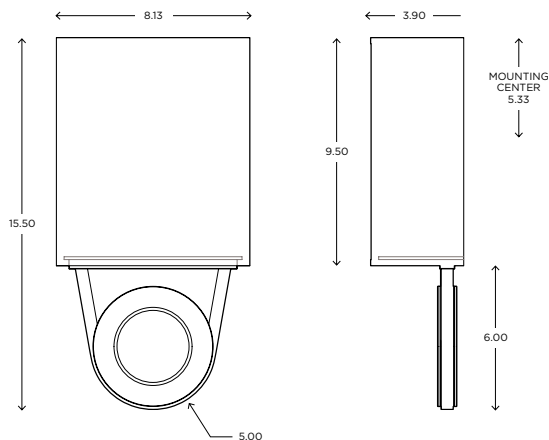

Boutique Rio

ADA CUSTOM OPTIONS