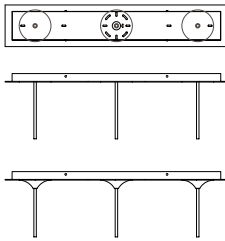

DIMENSIONS

Height: 84.00
Width: 32.00
Glass Dia: 4.50

CANOPY

Flat / F
Droplet / D

FIXTURE TYPE

Pendant / P

DIFFUSER

Shiny Opal Glass / SO
Clear Glass / CL

FINISH

Brushed Nickel / BN
Polished Nickel / PN
Polished Chrome / CH

LAMPING / VOLTAGE

INCANDESCENT / INC
[3] 100W Max Medium Base, 120V, dimming
FLUORESCENT / FL
[3] FT 24W 2G11 Base, 120V non-dimming
LED / LED
[3] 9.5W Medium Base 120V, dimming

MODEL
CIRC PENDANT // CIRPL4