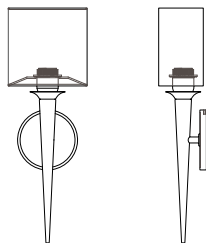

MODEL
METRO SCONCE // MET1

DIMENSIONS

Height: 19.60
Width: 6.60
Projection: 3.98

FIXTURE TYPE

ADA Sconce / A

DIFFUSER

White Shantung / WS

FINISH