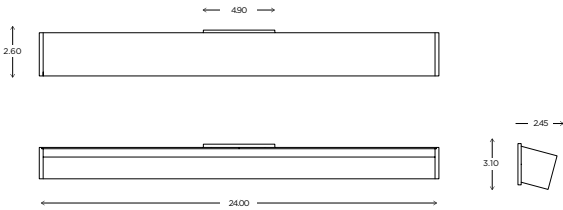

ICON SCONCE // ICON18

ADA

Ayre Architectural Lighting
14 Bristol Drive, Unit B
South Easton, MA 02375

Tel 508.205.0545
Toll Free 877.722.AYRE
Fax 508.205.0548

ayrelight.com

Axis 24

ADA CUSTOM OPTIONS

The AXIS is a unique and modern linear fixture. The directional body provides movement and functional light to any space. The AXIS can be installed in pairs on each side of a mirror as well as in a horizontal orientation from above. It is also a great solution for hospitality and corridor spaces.