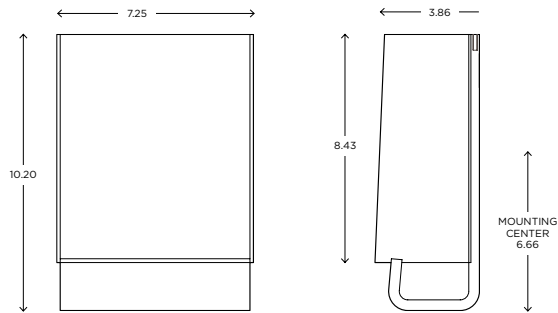

Kyoto 2

ADA CUSTOM OPTIONS

The Kyoto 2 offers a serene flow of light that spills out over the near fluid metalwork. It is at once composed, yet energetic in its form.

DIMENSIONS

10.20"H x 7.25"W x 3.86"P

LAMPING / VOLTAGE

- [1] 60W Max Incandescent Candelabra Base
  610 Lumens, 2700K, 120V, dimming
- [1] 18W Fluorescent CFL GX24q-2 Base
  1200 Lumens, 3000K, 120V, non-dimming
- [1] 12.5W LED Module
  1200 Lumens, 3000K, 120V, non-dimming

FINISH

Brushed Nickel, Polished Nickel, Oil Rubbed Bronze

DIFFUSER

White Shantung
Acrylic Available (additional cost)

Customize this fixture to your specific needs