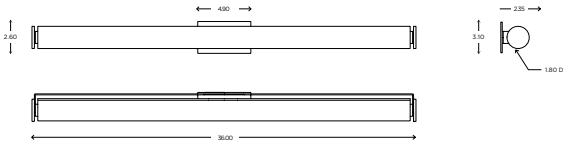

CIRC PENDANT // CIRP

Icon 36

ADA CUSTOM OPTIONS

The ICON linear series has a familiar aesthetic at first glance, making it a great choice for transitional and contemporary spaces. The full length diffuser appears to float off of its slim framework.