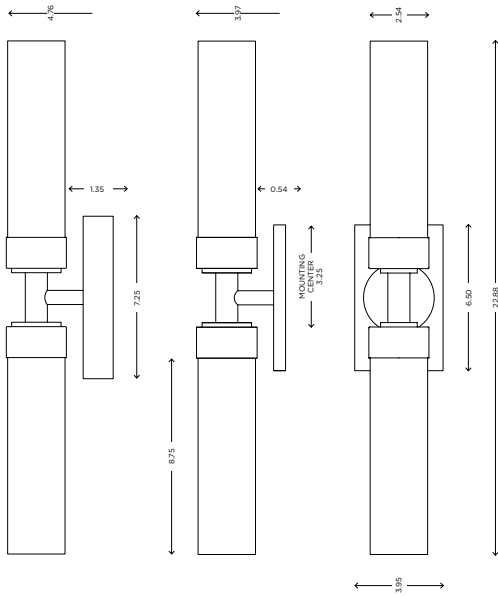

Circ Duo

ADA CUSTOM OPTIONS

The Circ Duo is perfectly proportioned for bath applications. It can be mounted either horizontally or vertically and is a beautiful complement to the Circ single sconce.

DIMENSIONS

22.88"H x 3.95"W x 3.97"P

FL version is non-ADA

LAMPING / VOLTAGE

[2] 60W Max Incandescent T10 Medium Base
635 Lumens, 2700K, 120V, dimming

[2] 26W Fluorescent CFL QUAD, GX24q-3 Base
1800 Lumens, 3000K, 120V, non-dimming

FINISH

Brushed Nickel, Polished Nickel, Polished Chrome

DIFFUSER

Shiny Opal Glass

Customize this fixture to your specific needs

Fixture can be mounted VERTICALLY or HORIZONTALLY