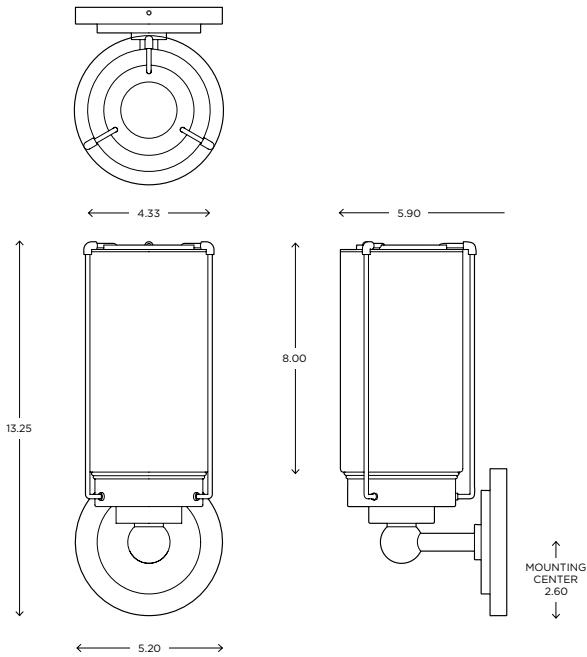

Park

CUSTOM OPTIONS

The Park sconce boasts traditional design details in a modern day aesthetic. The captured cased glass was designed to beautifully illuminate a variety of different light sources without compromising its design intent with the help of a closed top surface.

DIMENSIONS

13.25"H x 5.20"W x 5.90"P

LAMPING / VOLTAGE

- [1] 100W Max Incandescent Medium Base
  1250 Lumens, 2700K, 120V, dimming
- [1] 26W Fluorescent CFL GX24q-3 Base
  1800 Lumens, 3000K, 120V, non-dimming
- [1] 9.5W LED 60W Equiv. Medium Base
  800 Lumens, 2700K, 120V, dimming

FINISH

Brushed Nickel, Polished Nickel, Polished Chrome, Oil Rubbed Bronze

DIFFUSER

Cased Shiny Opal

Customize this fixture to your specific needs