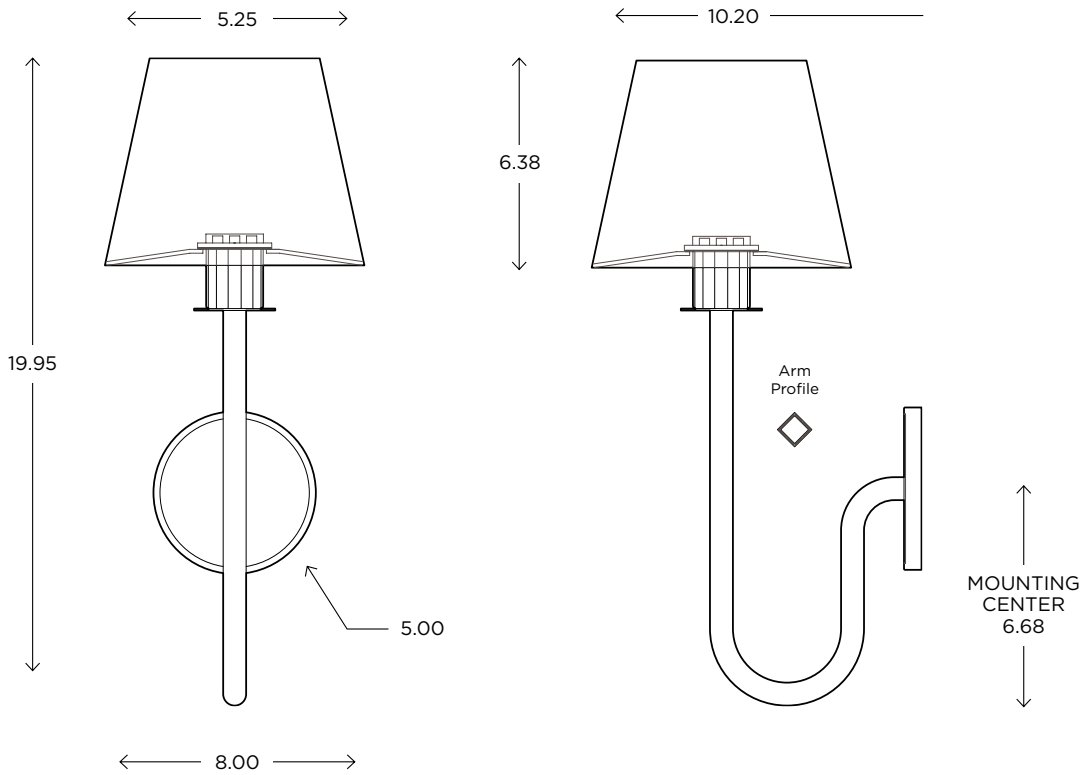

Tel 508.205.0545
Toll Free 877.722.AYRE
Fax 508.205.0548

ayrelight.com

Vertex

CUSTOM OPTIONS

Refer to the instructions for correct j-box placement and installation requirements.

Est. Weight: 3.24 lbs

<p>MODEL VERTEX SCONCE // VER1</p>		<p>DIMENSIONS Height: 19.95 Width: 8.00 Projection: 10.20</p> <p>FIXTURE TYPE Sconce / S</p> <p>DIFFUSER White Shantung / WS</p>	<p>FINISH Brushed Nickel / BN Polished Nickel / PN Oil Rubbed Bronze / OB</p>	<p>LAMPING / VOLTAGE INCANDESCENT / INC [1] 100W Max, Medium Base, 120V, dimming</p> <p>FLUORESCENT / FL [1] CFL 18W GX24q-2 Base 120V, non-dimming</p> <p>LED / LED [1] 9.5W Medium Base 120V, dimming</p>
---	--	---	--	---