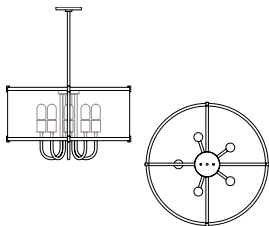

DIMENSIONS
Height: 30.00
Dia: 24.00

FIXTURE TYPE
Pendant / P

DIFFUSER
Metallique / MQ
Organza Silver / GS
Organza Black / GB
Mirrored Mylar / MM

FINISH
Polished Nickel / PN
Polished Chrome / CH
Shiny Black Nickel / SBN

LAMPING / VOLTAGE
INCANDESCENT / INC
[5] 40W Medium Base
120V, dimming

[5] 4W Medium Base
120V, dimming