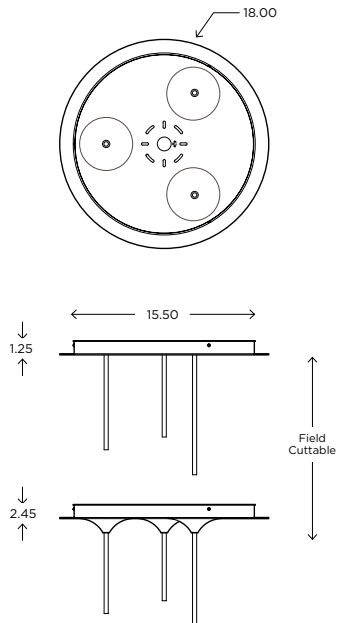

Naked MULTI PENDANT

CUSTOM OPTIONS