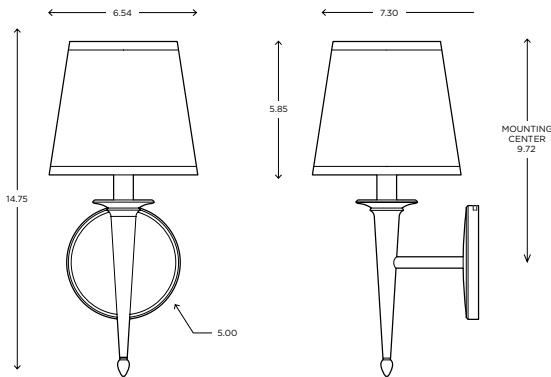

Siena 2

CUSTOM OPTIONS

The Siena holds true to its classical form while incorporating clean bold lines. Its presence will add a touch of elegance and sophistication to any decor.

DIMENSIONS

14.75"H x 6.54"W x 7.30"P