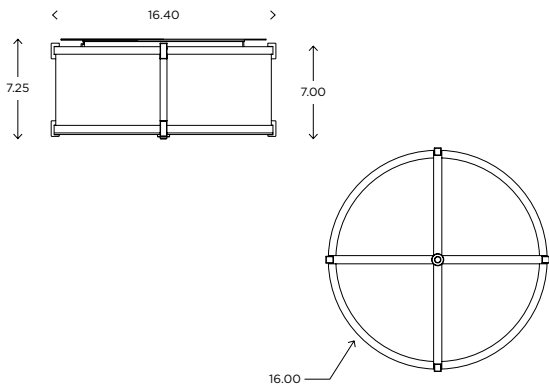

Litebox 16" FLUSHMOUNT

CUSTOM OPTIONS

The Litebox combines subtle elements of classical style with a respect for contemporary simplicity. The result is a fixture that complements almost any architectural space. It is available in custom sizes, levels of trim (with or without crossbars), as a flush mount or pendant, and with custom finishes, diffusers, and lamping.

DIMENSIONS

7.25"H x 16.40"D

LAMPING / VOLTAGE

[2] 100W Max Incandescent Medium Base
1250 Lumens, 2700K, 120V, dimming

[2] 18/26/32W Fluorescent CFL GX24q-3 Base
1200/1800/2400 Lumens, 3000K, 120V
non-dimming

[2] 9.5W LED 60W Equiv. Medium Base
800 Lumens, 2700K, 120V, dimming

FINISH

Brushed Nickel, Polished Nickel, Oil Rubbed Bronze

DIFFUSER

Shiny Opal Acrylic

White Washable Linen Available (additional cost)

Customize this fixture to your specific needs