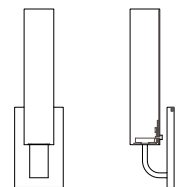

REFLEX SCONCE // REF1

ADA