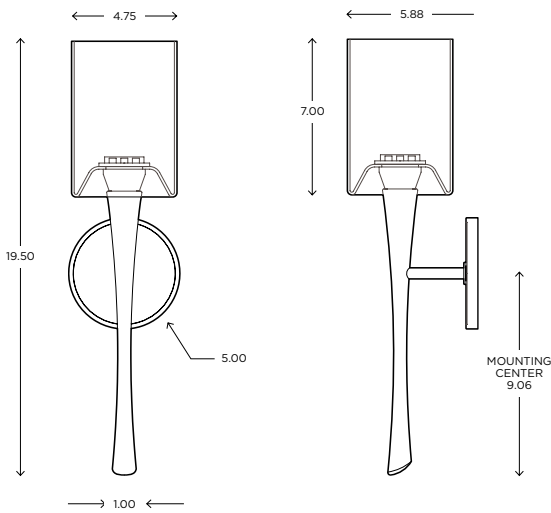

Euro 3

CUSTOM OPTIONS

An organic style sweeps across Euro with continental charm. The addition of a cased glass diffuser makes it a fitting fixture for the bathroom. Euro is also available in an ADA version with a white shantung fabric half shade tapered at the waist.

DIMENSIONS

19.50"H x 4.75"W x 5.88"P

LAMPING / VOLTAGE

- [1] 100W Max Incandescent Medium Base
  1250 Lumens, 2700K, 120V, dimming
- [1] 18/26/32W Fluorescent CFL GX24q-3 Base
  1200/1800/2400 Lumens, 3000K, 120V
  non-dimming
- [1] 9.5W LED 60W Equiv. Medium Base
  800 Lumens, 2700K, 120V, dimming

FINISH

Brushed Nickel, Polished Nickel, Polished Chrome,
Oil Rubbed Bronze