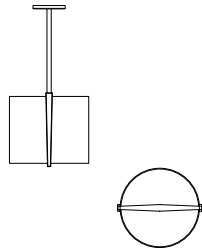

DIMENSIONS

Height: 24.00
Diameter: 12.00

FIXTURE TYPE

Pendant / P

DIFFUSER

Shiny Opal Acrylic / SA

FINISH

Brushed Nickel / BN
Polished Nickel / PN
Oil Rubbed Bronze / OB

LAMPING / VOLTAGE

INCANDESCENT / INC
[1] 100W Max Medium
Base, 120V, dimming
FLUORESCENT / FL
[1] CFL 18/26/32W GX24q-3
Base, 120V, non-dimming
LED / LED
[1] 9.5W Medium Base
120V, dimming

MODEL
LYRIC PENDANT // LYR24