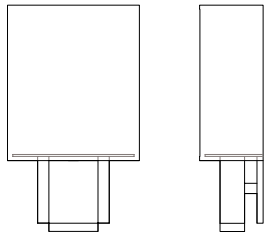

Est. Weight: 3.65 lbs

MODEL
DIA SCONCE // DIA1

DIMENSIONS

Height: 13.83
Width: 8.13
Projection: 3.90

FIXTURE TYPE

ADA Sconce / A

DIFFUSER

White Shantung / WS