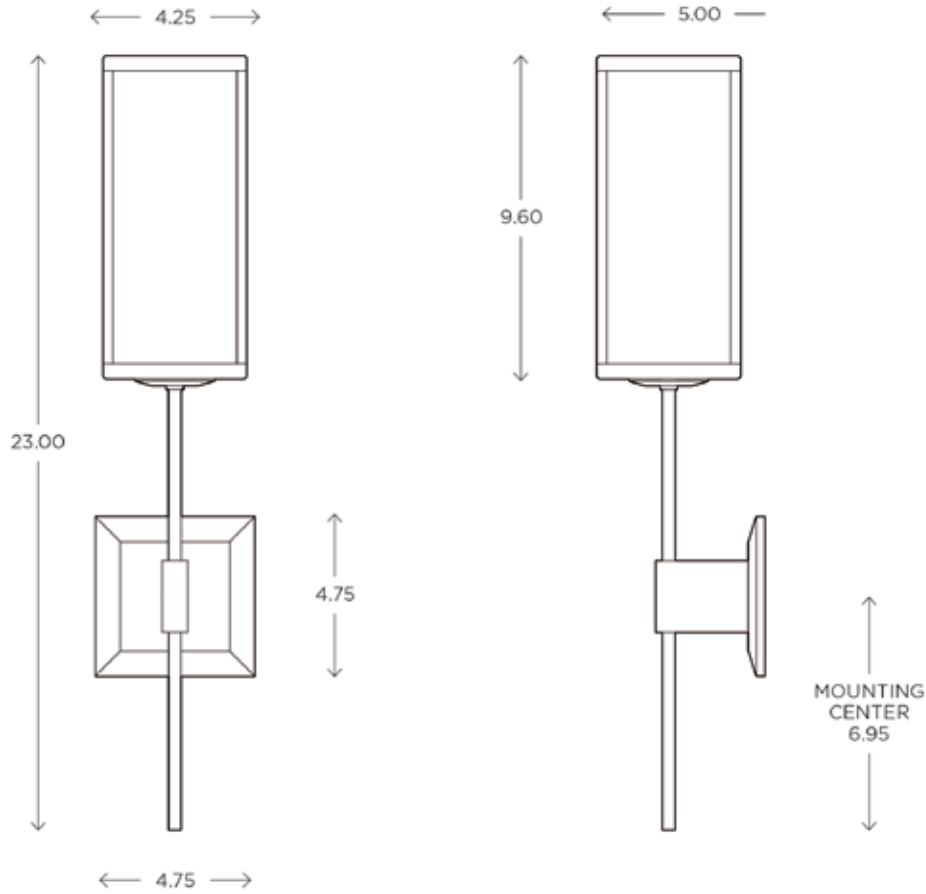

District 2

CUSTOM OPTIONS

Refer to the instructions for correct j-box placement and installation requirements.

Est. Weight: 5.45 lbs

MODEL
DISTRICT SCONCE // DIS2

DIMENSIONS
Height: 23.00
Width: 4.75
Projection: 5.00

FIXTURE TYPE
Sconce / S

DIFFUSER
White Shantung / WS

FINISH
Brushed Nickel / BN
Polished Nickel / PN
Oil Rubbed Bronze / OB

LAMPING / VOLTAGE
INCANDESCENT / INC
[1] 60W T10 Medium Base
120V, dimming
FLUORESCENT / FL
[1] CFL 18W GX24q-2 Base
120V, non-dimming
LED / LED
[1] 9.5W Medium Base
120V, dimming

RELATED PRODUCTS

DISTRICT SCONCE // DIS1
ADA

EURO SCONCE // EUR2

VERTEX SCONCE // VER1

METRO SCONCE // MET2