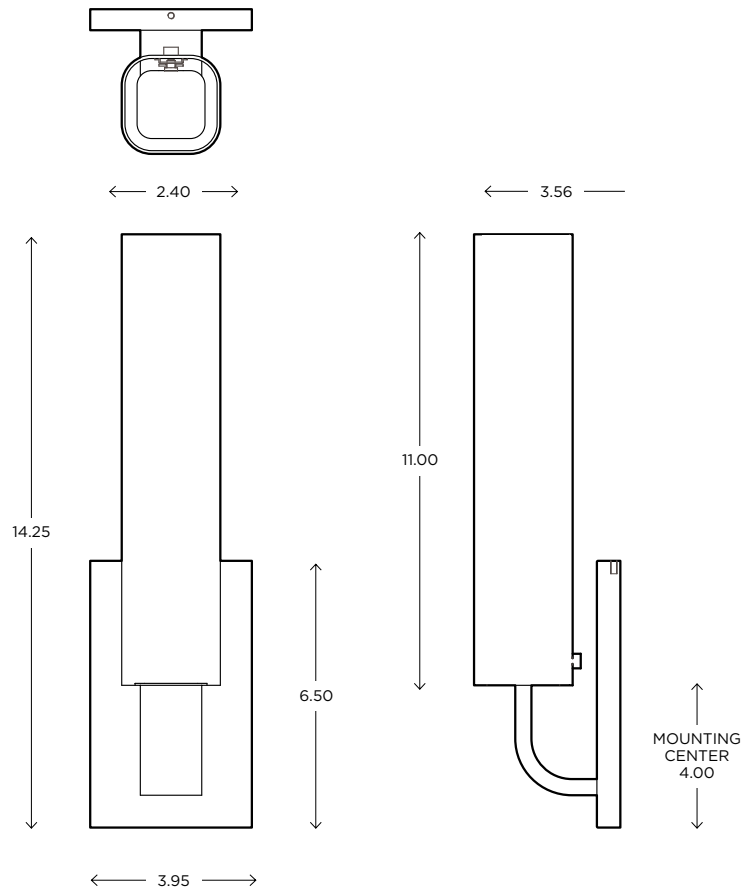

Reflex

ADA CUSTOM OPTIONS

Refer to the instructions for correct j-box placement and installation requirements.

Fixture can be mounted facing UP or DOWN

Est. Weight: 5.35 lbs

MODEL
REFLEX SCONCE // REF1

DIMENSIONS
Height: 14.25
Width: 3.95
Projection: 3.56

FIXTURE TYPE
ADA Sconce / A

DIFFUSER
Cased Shiny Opal Glass / CS

FINISH
Brushed Nickel / BN
Polished Nickel / PN
Polished Chrome / CH

LAMPING / VOLTAGE
INCANDESCENT / INC
[1] 60W T10 Medium Base
120V, dimming
FLUORESCENT / FL
[1] FT 18W 2G11 Base, 120V
non-dimming

RELATED PRODUCTS

CIRC SCONCE // CIR1
ADA

STUDIO SCONCE // STU1
ADA

CLIK SCONCE // CLK1
ADA

CIRC SCONCE // CIR2
ADA