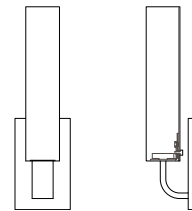

REFLEX SCONCE // REF1
ADA