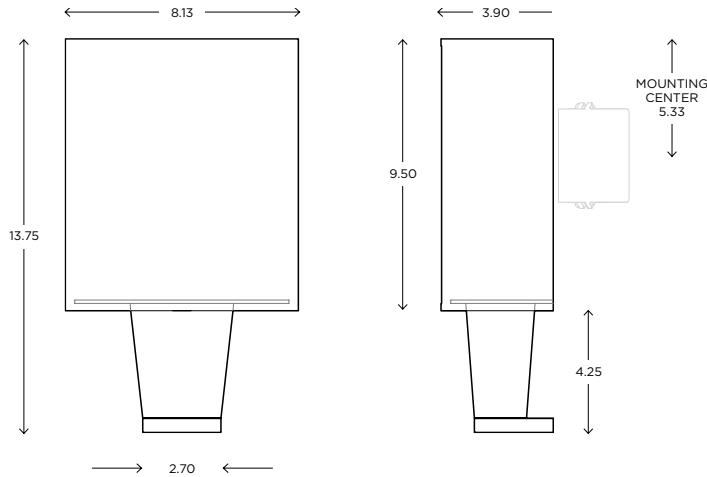

Boutique Capri

ADA CUSTOM OPTIONS

MODEL
CAPRI SCONCE // CAP1