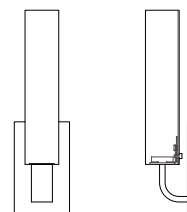

RELATED PRODUCTS

CIRC SCONCE // CIR1
ADA

ICON SCONCE // ICON30
ADA

REFLEX SCONCE // REF1
ADA

CIRC PENDANT // CIRP

Axis 36

ADA CUSTOM OPTIONS

The AXIS is a unique and modern linear fixture. The directional body provides movement and functional light to any space. The AXIS can be installed in pairs on each side of a mirror as well as in a horizontal orientation from above. It is also a great solution for hospitality and corridor spaces.