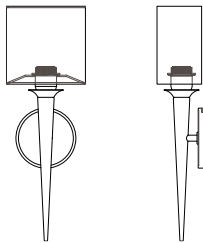

Refer to the instructions for correct j-box placement and installation requirements.

Est. Weight: 6.01 lbs

MODEL
METRO SCONCE // MET1