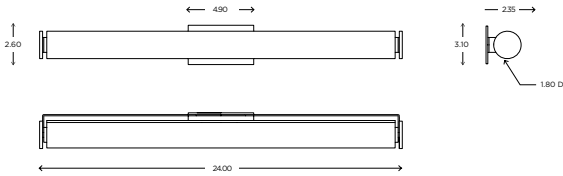

Icon 24

ADA CUSTOM OPTIONS

The ICON linear fluorescent has a familiar aesthetic at first glance, making it a great choice for transitional and contemporary spaces. The full length diffuser appears to float off of its slim framework.

The footprint of this fixture is significantly slimmer in both its width and projection than anything on the market.

DIMENSIONS

24.00"H x 2.60"W x 2.35"P

LAMPING / VOLTAGE

- [1] 24W Fluorescent T5HO Bipin Base
  1860 Lumens, 3000K, 120V, non-dimming
- [1] 30W LED Strip, 1900 Lumens, 3000K,
  120V, dimming

*See Installation Instructions for recommended LED dimmers

FINISH

Brushed Nickel, Polished Nickel, Polished Chrome

DIFFUSER

Matte Opal Acrylic

Customize this fixture to your specific needs

*Requires standard single gang jbox
installed in same orientation as fixture

Fixture can be mounted VERTICALLY or HORIZONTALLY