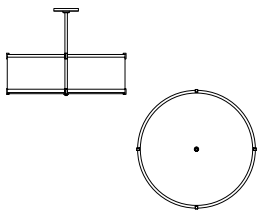

Refer to the instructions for correct j-box placement and installation requirements.

Est. Weight: 20.24 lbs

MODEL

LITEBOX PENDANT // LBP24

DIMENSIONS

Height: 24.00
Width: 24.40

FIXTURE TYPE

Pendant / P