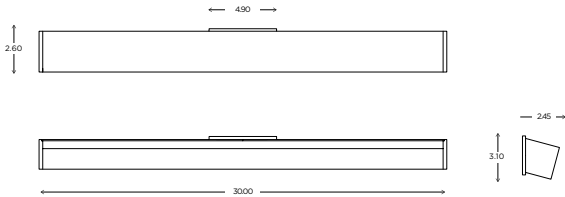

Axis 30

ADA CUSTOM OPTIONS

The AXIS is a unique and modern linear fixture. The directional body provides movement and functional light to any space. The AXIS can be installed in pairs on each side of a mirror as well as in a horizontal orientation from above. It is also a great solution for hospitality and corridor spaces.

DIMENSIONS

30.00"H x 2.60"W x 2.45"P

LAMPING / VOLTAGE

[1] 36W LED Strip, 2592 Lumens, 3000K,
120V, dimming

*See Installation Instructions for recommended LED dimmers

FINISH

Brushed Nickel, Polished Nickel, Polished Chrome

DIFFUSER

Matte Opal Acrylic

Customize this fixture to your specific needs

*Requires standard single gang jbox
installed in same orientation as fixture

Fixture can be mounted VERTICALLY or HORIZONTALLY