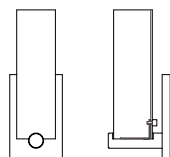

RELATED PRODUCTS

CLIK SCONCE // CLK1

ADA