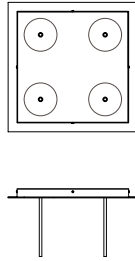

MODEL

NAKED PENDANT //
NAKPS4

DIMENSIONS

Height: 84.00
Width: 32.00
Glass Dia: 7.00

CANOPY

Flat / F
Droplet / D

FIXTURE TYPE

Pendant / P

DIFFUSER

Clear Glass / CL

FINISH

Matte Black / MB
Brushed Nickel / BN
Polished Chrome / CH

CORDSET OPTIONS

Cork w/ White Cord
CK-WC
Black Cork w/ Black Cord
BC-BC

LAMPING / VOLTAGE

LED / LED
[4] 7W Halogen GU5.3
Base, 3000K, 120V,
dimming