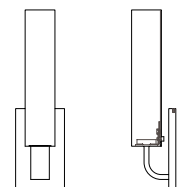

RELATED PRODUCTS

CIRC SCONCE // CIR1
ADA

CLIK SCONCE // CLK1
ADA

STUDIO SCONCE // STU1
ADA

REFLEX SCONCE // REF1
ADA

Circ Duo R

ADA CUSTOM OPTIONS

The Circ Duo R is perfectly proportioned for bath applications. This sconce is an alternative to the standard Circ Duo sconce. A shorter glass span allows for placement over smaller mirrors/cabinets and the addition of a round backplate compliments a wide variety of bathroom hardware. It can be mounted either horizontally or vertically and is a beautiful complement to the Circ Pendant.