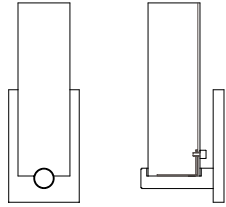

MODEL

CLIK SCONCE // CLK1

DIMENSIONS

Height: 9.10
Width: 3.19
Projection: 3.78

FIXTURE TYPE

ADA Sconce / A

DIFFUSER

Shiny Opal Glass / SO

FINISH

Brushed Nickel / BN
Polished Nickel / PN
Polished Chrome / CH

LAMPING / VOLTAGE

INCANDESCENT / INC
[1] 60W T10 Medium Base
120V, dimming
FLUORESCENT / FL
[1] CFL 18W QUAD,
GX24q-2 120V, non-dimming