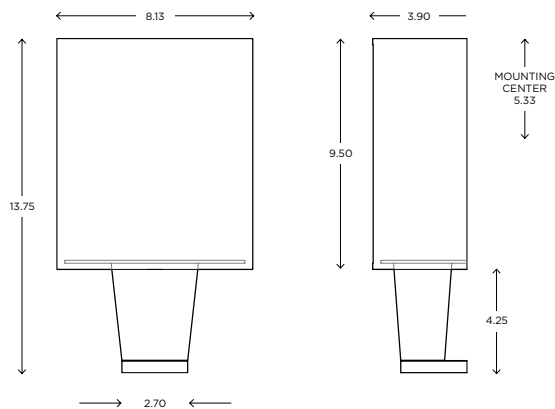

Boutique Capri

ADA CUSTOM OPTIONS