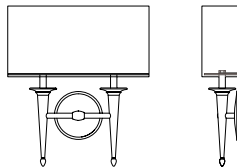

DIMENSIONS
Height: 15.87
Width: 14.00
Projection: 4.00

FIXTURE TYPE
ADA Sconce / A

DIFFUSER
White Shantung / WS

FINISH
Brushed Nickel / BN
Polished Nickel / PN
Oil Rubbed Bronze / OB

LAMPING / VOLTAGE
INCANDESCENT / INC
[2] 60W Candelabra Base
120V, dimming

FLUORESCENT / FL
[2] CFL 18W GX24q-2 Base
120V, non-dimming

LED / LED
[2] 12.5W Module, 3000K
120V, non-dimming

MODEL
STUDIO SCONCE // STU1

*Night lite requires a separate
constant power source