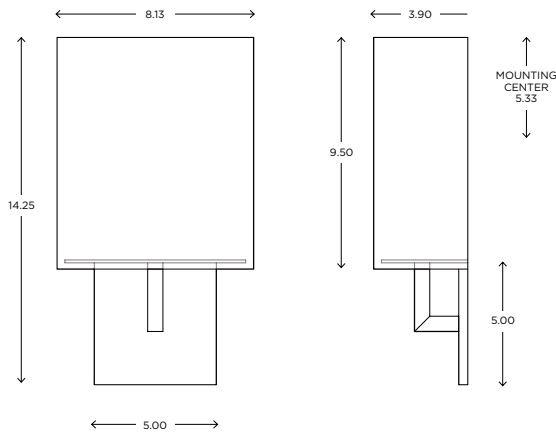

Boutique Helika

ADA CUSTOM OPTIONS