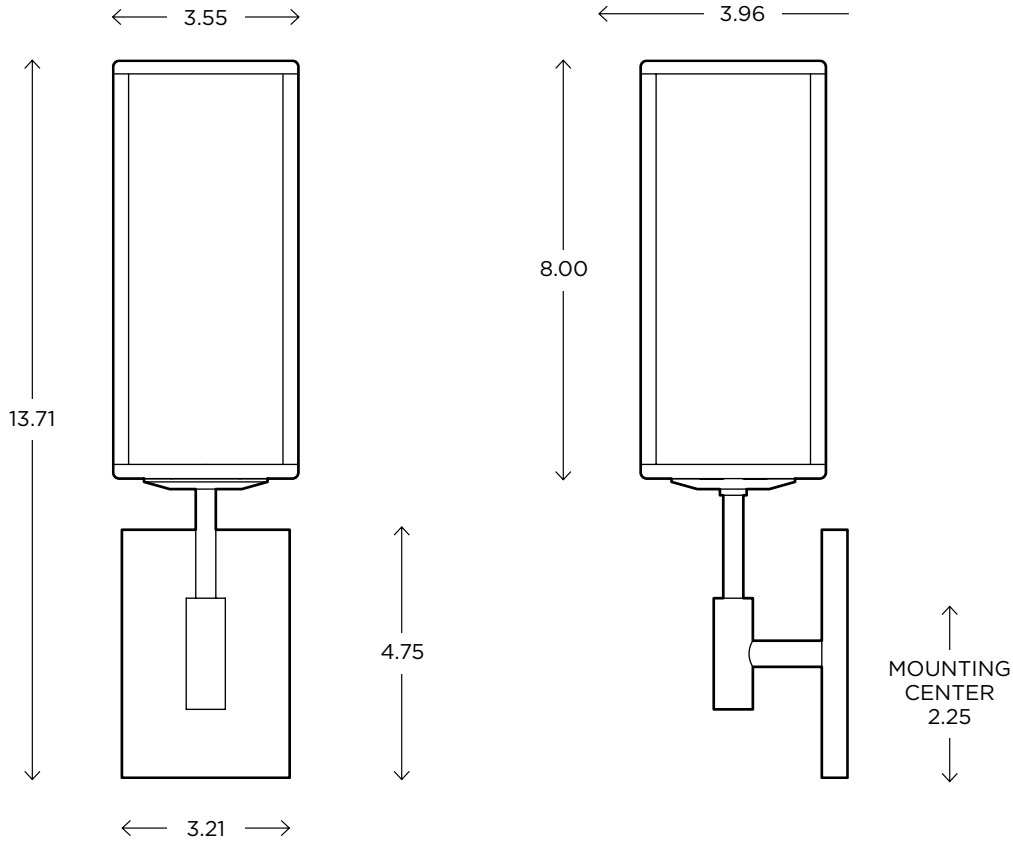

District 1

ADA CUSTOM OPTIONS

Refer to the instructions for correct j-box placement and installation requirements.

Est. Weight: 3.65 lbs

MODEL
DISTRICT SCNCE // DIS1

DIMENSIONS

Height: 13.71
Width: 3.55
Projection: 3.96

FIXTURE TYPE

ADA Sconce / A

DIFFUSER

White Shantung / WS

FINISH

Brushed Nickel / BN
Polished Nickel / PN
Oil Rubbed Bronze / OB

LAMPING / VOLTAGE

INCANDESCENT / INC
[1] 60W T10 Medium Base
120V, dimming
FLUORESCENT / FL
[1] CFL 18W GX24q-2 Base
120V, non-dimming

RELATED PRODUCTS

DISTRICT SCNCE // DIS2

EURO SCNCE // EUR1

ADA

VERTEX SCNCE // VER1

KYOTO SCNCE // KYO1

ADA