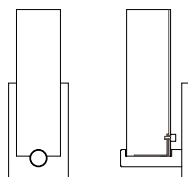

CLIK SCONCE // CLK 1

ADA