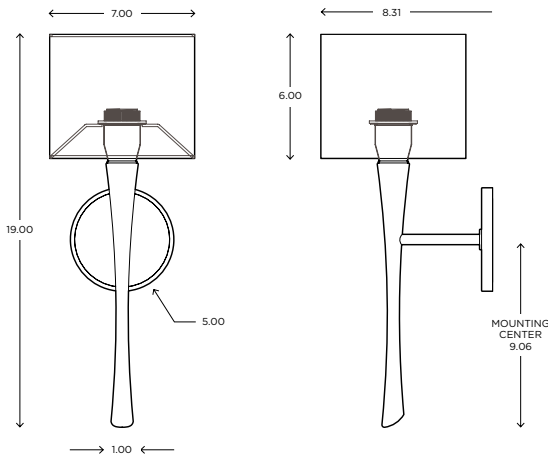

Euro 2

CUSTOM OPTIONS

An organic style sweeps across Euro with continental charm. The flowing taper appears to move toward the light beautifully, diffused through a white shantung fabric drum shade. Euro is also available in an ADA version with a white shantung fabric half shade tapered at the waist.

DIMENSIONS

19.00"H x 7.00"W x 8.31"P

LAMPING / VOLTAGE

- [1] 100W Max Incandescent Medium Base
  1250 Lumens, 2700K, 120V, dimming
- [1] 18W Fluorescent CFL GX24q-2 Base
  1200 Lumens, 3000K, 120V, non-dimming
- [1] 9.5W LED 60W Equiv. Medium Base
  800 Lumens, 2700K, 120V, dimming

FINISH

Brushed Nickel, Polished Nickel, Polished Chrome,
Oil Rubbed Bronze