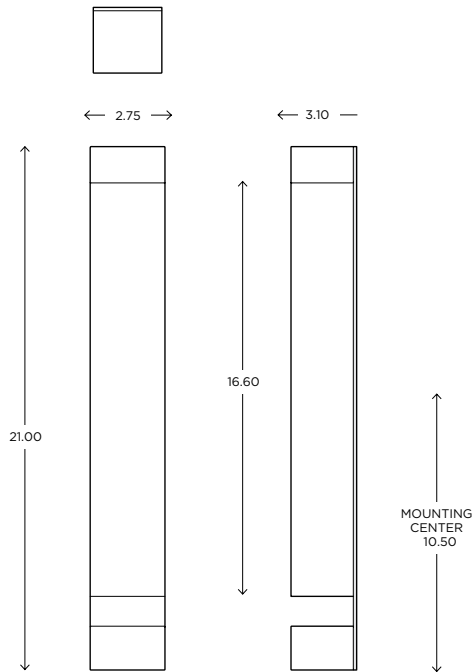

Surface

ADA CUSTOM OPTIONS

The Surface sconce boasts a unique use of light distribution. The diffuser has an open bottom allowing light to reflect off of its glass base, creating a jewel like appearance. As always, this fixture is created from quality manufacturing and attention to design detail.

DIMENSIONS

21.00"H x 2.75"W x 3.10"P

LAMPING / VOLTAGE

[1] 24W Fluorescent CFL 2G11 Base

1800 Lumens, 3000K, 120V, non-dimming

[1] 18W LED Strip, 1360 Lumens, 3000K,

120V, dimming

*See Installation Instructions for recommended LED dimmers

FINISH

Brushed Nickel, Polished Nickel, Polished Chrome

DIFFUSER

Matte Opal Acrylic

Shiny Opal Acrylic Available

Customize this fixture to your specific needs

*Requires standard single gang jbox
installed in same orientation as fixture