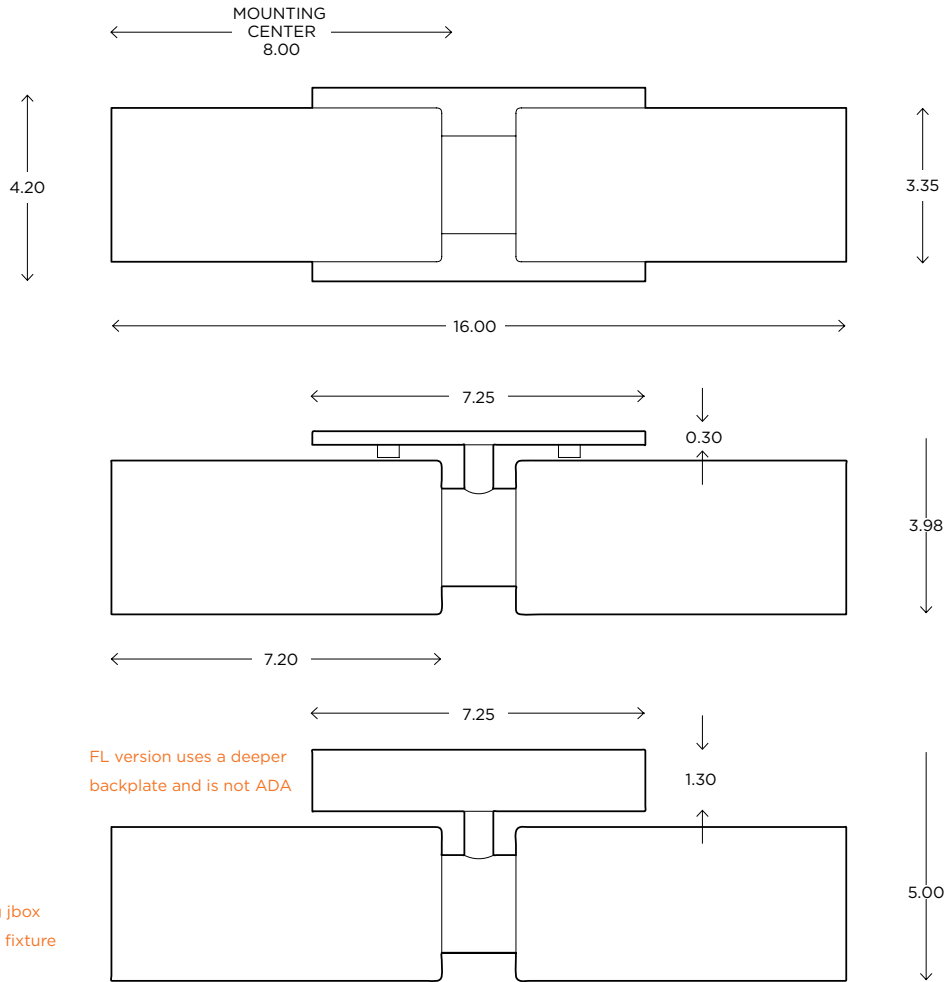

Luxe Duo

ADA CUSTOM OPTIONS

*Requires standard single gang jbox installed in same orientation as fixture

Refer to the instructions for correct j-box placement and installation requirements.

Fixture can be mounted VERTICALLY or HORIZONTALLY

Est. Weight: 4.78 lbs

MODEL
LUXE DUO // LUXD

DIMENSIONS
Height: 4.20
Width: 16.00
Projection: 3.98

FIXTURE TYPE
ADA Sconce / A
FL version is not ADA

DIFFUSER
Shiny Opal Glass / SO

FINISH
Brushed Nickel / BN
Polished Nickel / PN
Polished Chrome / CH

LAMPING / VOLTAGE
INCANDESCENT / INC
[2] 100W Medium Base
120V, dimming
FLUORESCENT / FL
[2] CFL 26W GX24q-3 Base
120V, non-dimming not ADA
LED / LED
[2] 9.5W Medium Base
120V, dimming

RELATED PRODUCTS

CIRC PENDANT // CIRP

CLIK SCONCE // CLK 1
ADA

REFLEX SCONCE // REF1
ADA

CIRC SCONCE // CIRD
ADA