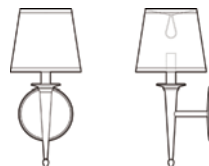

SIENA 2 SCONCE // SIE2