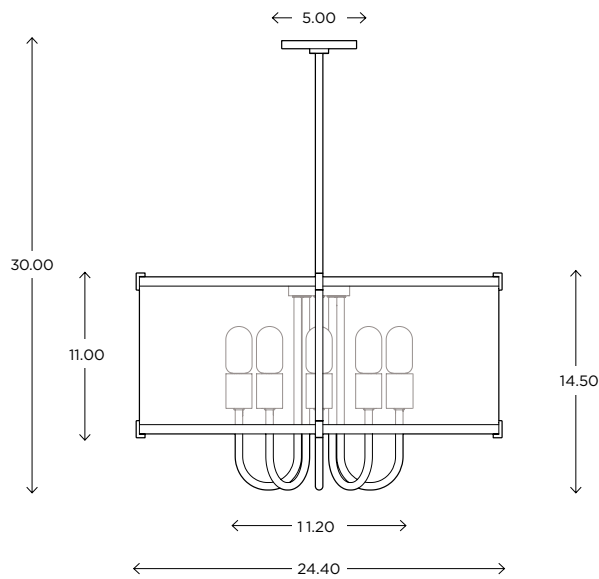

Litebox OPEN PENDANT

CUSTOM OPTIONS