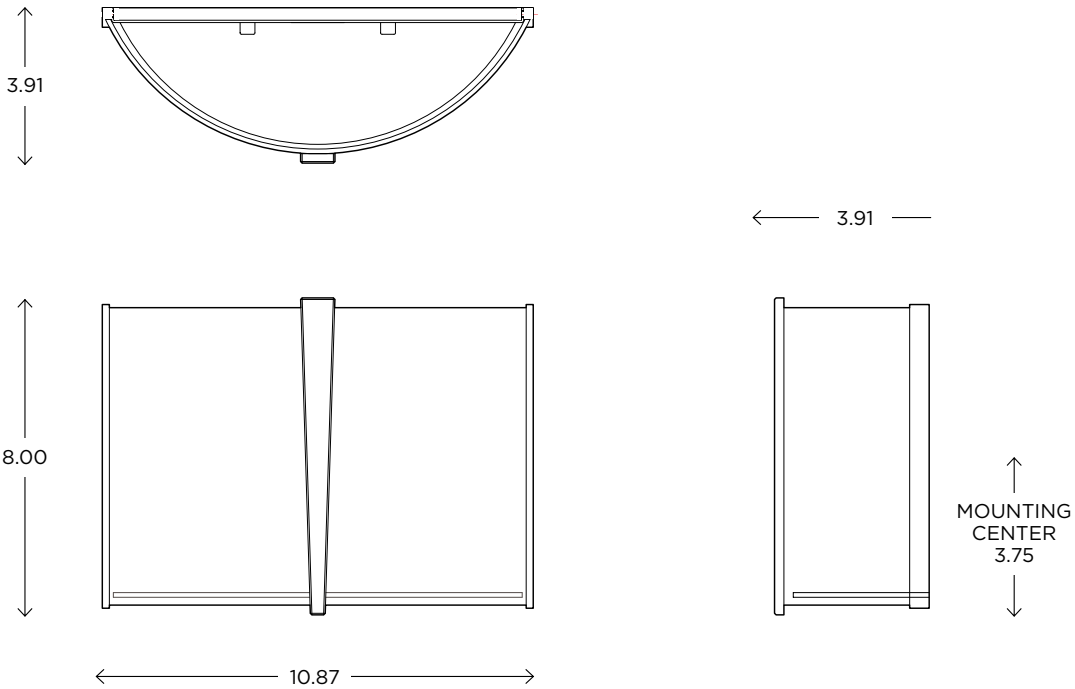

Lyric SCONCE

ADA CUSTOM OPTIONS

Refer to the instructions for correct j-box placement and installation requirements.

Est. Weight: 3.77 lbs

MODEL
LYRIC SCONCE // LYR1

DIMENSIONS
Height: 8.00
Width: 10.87
Projection: 3.91

FIXTURE TYPE
ADA Sconce / A

DIFFUSER
Shiny Opal Acrylic / SA
Matte Opal Acrylic / MA

FINISH
Brushed Nickel / BN
Polished Nickel / PN
Oil Rubbed Bronze / OB

LAMPING / VOLTAGE
INCANDESCENT / INC
[1] 60W Candelabra Base
120V, dimming
FLUORESCENT / FL
[1] CFL 18/26/32W GX24q-3
Base, 120V, non-dimming
LED / LED
[1] 12.5W Module, 3000K
120V, non-dimming

RELATED PRODUCTS

LYRIC PENDANT // LYR12

LYRIC PENDANT // LYR24

SIENA SCONCE // SIE1
ADA

METRO SCONCE // MET1
ADA