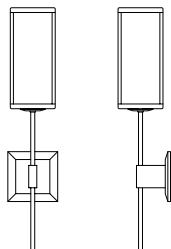

MODEL

DISTRICT SCONCE // DIS2

DIMENSIONS

Height: 23.00
Width: 4.75
Projection: 5.00

FIXTURE TYPE

Sconce / S

DIFFUSER

White Shantung / WS

FINISH

Brushed Nickel / BN
Polished Nickel / PN
Oil Rubbed Bronze / OB

LAMPING / VOLTAGE

INCANDESCENT / INC
[1] 60W T10 Medium Base
120V, dimming
FLUORESCENT / FL
[1] CFL 18W GX24q-2 Base
120V, non-dimming
LED / LED
[1] 9.5W Medium Base
120V, dimming