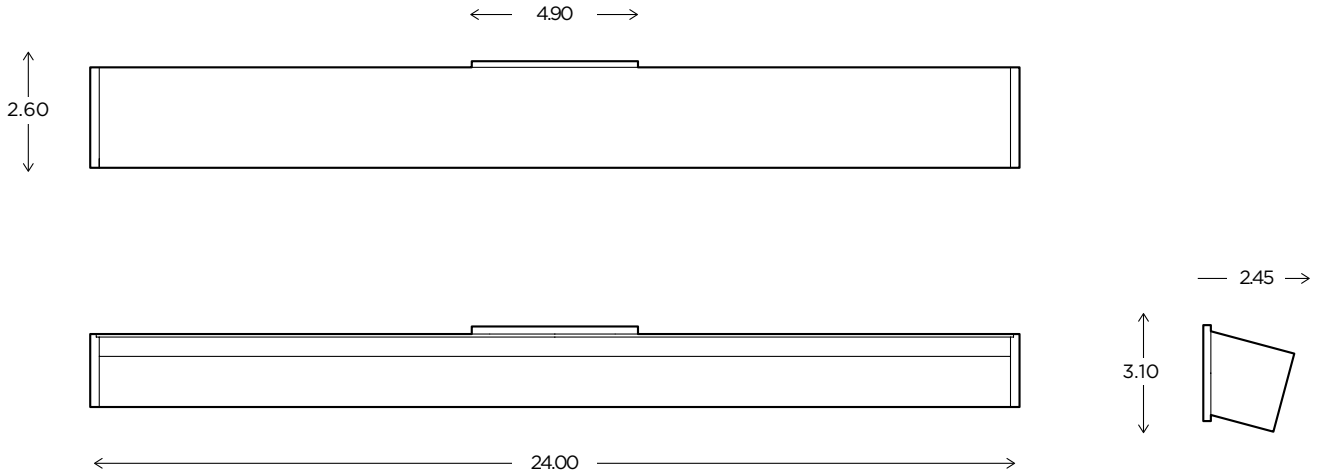

Axis 24

ADA CUSTOM OPTIONS

*Requires standard single gang jbox installed in same orientation as fixture

Refer to the instructions for correct j-box placement and installation requirements.

Fixture can be mounted VERTICALLY or HORIZONTALLY

Est. Weight: 3.50 lbs

MODEL AXIS SCONCE // AXIS24	DIMENSIONS Height: 24.00 Width: 2.60 Projection: 2.45 FIXTURE TYPE ADA Sconce / A DIFFUSER Matte Opal Acrylic / MA	FINISH Brushed Nickel / BN Polished Nickel / PN Polished Chrome / CH	LAMPING / VOLTAGE FLUORESCENT / FL [1] 24W Fluorescent T5HO Bipin Base, 120V, non-dimming LED / LED [1] 30W LED Strip Module, 120V, dimming *See Installation Instructions for recommended LED dimmers

RELATED PRODUCTS CIRC SCONCE // CIR1 ADA	CLIK SCONCE // CLK 1 ADA	REFLEX SCONCE // REF1 ADA	ICON SCONCE // ICON24 ADA