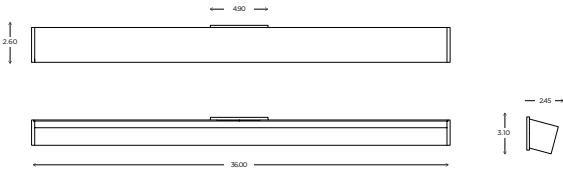

RELATED PRODUCTS

CIRC SCONCE // CIR1
ADA

ICON SCONCE // ICON30
ADA

REFLEX SCONCE // REF1
ADA

CIRC PENDANT // CIRP

Axis 36

ADA CUSTOM OPTIONS

The AXIS is a unique and modern linear fixture. The directional body provides movement and functional light to any space. The AXIS can be installed in pairs on each side of a mirror as well as in a horizontal orientation from above. It is also a great solution for hospitality and corridor spaces.