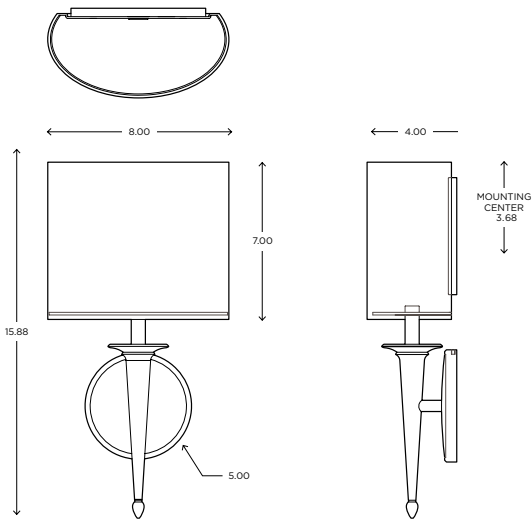

CIRC SCONCE // CIR1
ADA

STUDIO SCONCE // STU1
ADA

CLIK SCONCE // CLK1
ADA

CIRC SCONCE // CIR2
ADA

Siena 1

ADA CUSTOM OPTIONS

The Siena features a half round rolled shade that tucks tightly to the wall. It exhibits a traditional-transitional design capable of being illuminated with energy saving LEDs.