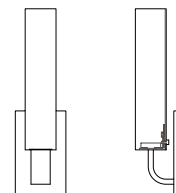

REFLEX SCONCE // REF1
ADA