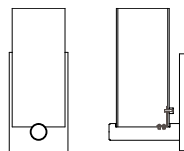

CLIK SCONCE // CLK2

ADA