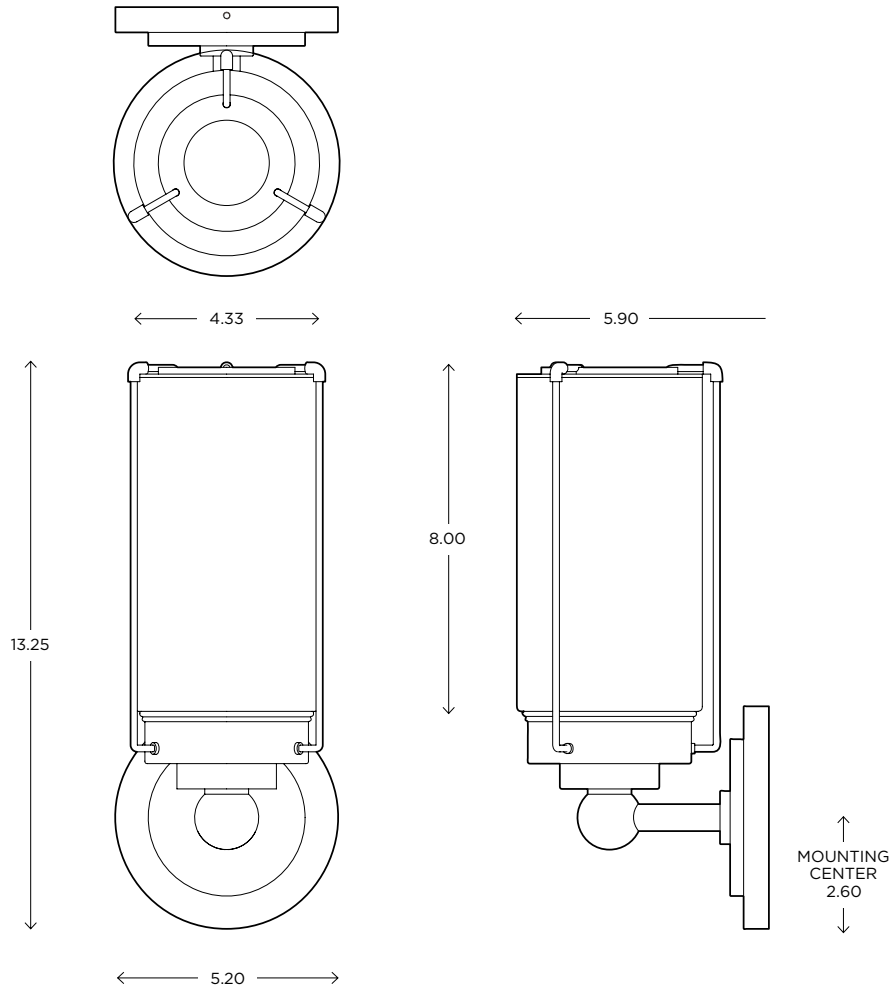

Park

CUSTOM OPTIONS

Refer to the instructions for correct j-box placement and installation requirements.

Est. Weight: 4.86 lbs

MODEL PARK SCNCE // PAR1		DIMENSIONS Height: 13.25 Width: 5.20 Projection: 5.90	FINISH Brushed Nickel / BN Polished Nickel / PN Polished Chrome / CH Oil Rubbed Bronze / OB	LAMPING / VOLTAGE INCANDESCENT / INC [1] 100W Medium Base 120V, dimming FLUORESCENT / FL [1] CFL 26W GX24q-3 Base 120V, non-dimming LED / LED [1] 9.5W Medium Base 120V, dimming
		FIXTURE TYPE Sconce / S		
		DIFFUSER Cased Shiny Opal / CS		

RELATED PRODUCTS	CIRC SCNCE // CIR1 ADA	CLIK SCNCE // CLK2	REFLEX SCNCE // REF1 ADA	CIRC PENDANT // CIRP