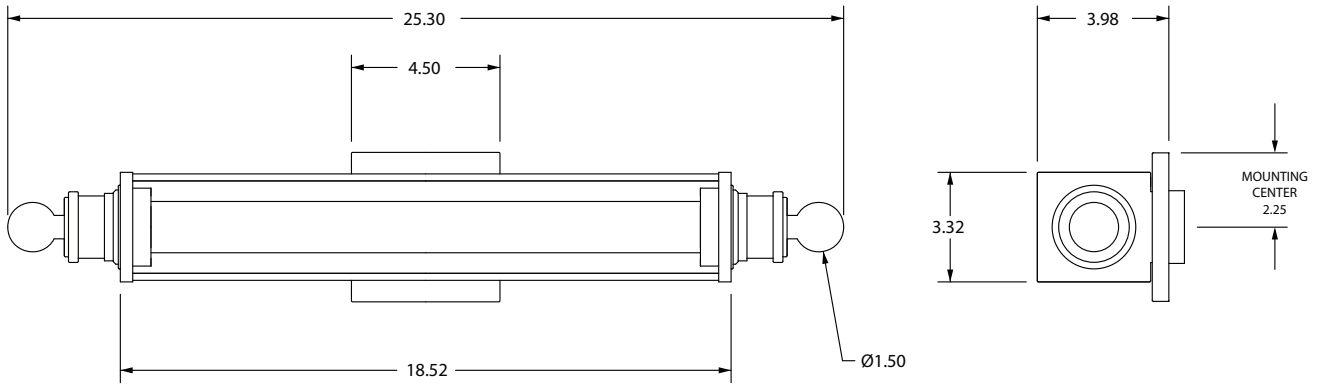

ayrelight.com

Charter

ADA CUSTOM OPTIONS

Fixture can be mounted VERTICALLY or HORIZONTALLY

Est. Weight: 8.50 lbs

MODEL
CHARTER SCONCE // CHA1

DIMENSIONS
Height: 25.30
Width: 4.50
Projection: 3.98

FIXTURE TYPE
ADA Sconce / A