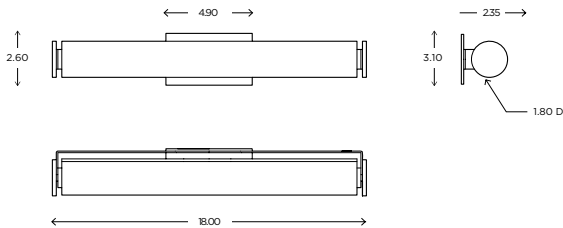

Icon 18

ADA CUSTOM OPTIONS

The ICON linear series has a familiar aesthetic at first glance, making it a great choice for transitional and contemporary spaces. The full length diffuser appears to float off of its slim framework.

The footprint of this fixture is significantly slimmer in both its width and projection than anything on the market.

DIMENSIONS

18.00"H x 2.60"W x 2.35"P

LAMPING / VOLTAGE

[1] 21W LED Strip, 1512 Lumens, 3000K,
120V, dimming

*See Installation Instructions for recommended LED dimmers

FINISH

Brushed Nickel, Polished Nickel, Polished Chrome

DIFFUSER

Matte Opal Acrylic

Customize this fixture to your specific needs

*Requires standard single gang jbox
installed in same orientation as fixture

Fixture can be mounted VERTICALLY or HORIZONTALLY