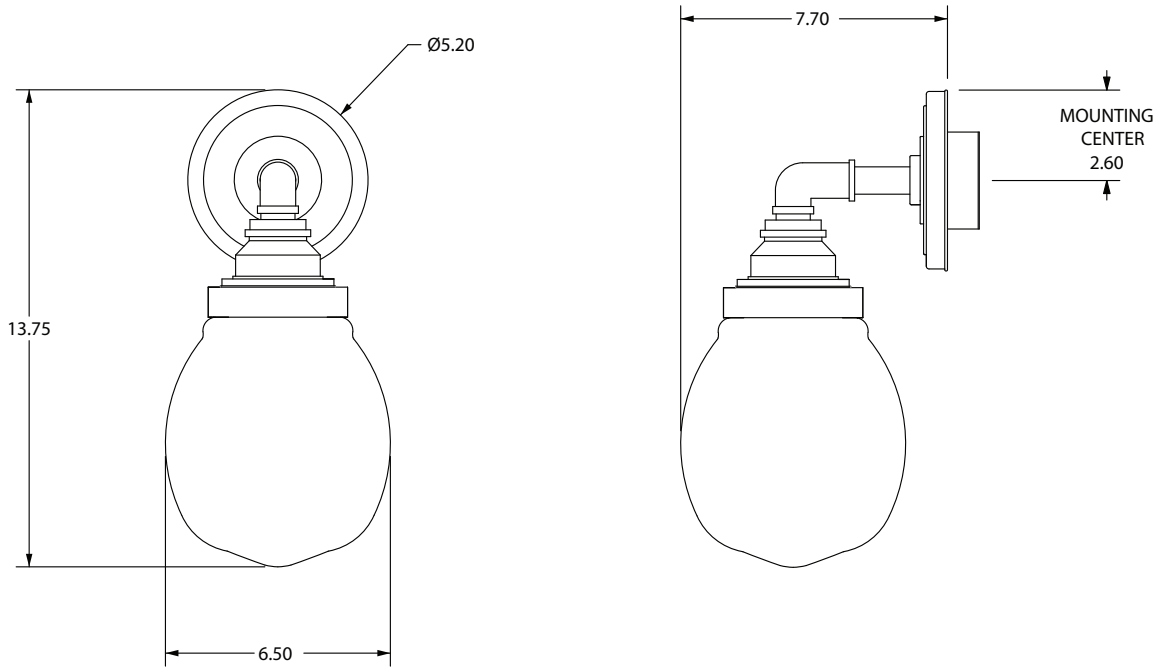

Fixture can be mounted vertically UP or DOWN

Est. Weight: 4.25 lbs

MODEL
MORGAN SCONCE // MOR1

DIMENSIONS

Height: 13.75
Width: 6.50
Projection: 7.70

FIXTURE TYPE

Sconce / S

DIFFUSER

Cased Matte Opal Glass / CM

FINISH

Satin Brass / SB
Brushed Nickel / BN
Polished Nickel / PN
Polished Chrome / CH

LAMPING / VOLTAGE

LED / LED
[1] 10W LED Module, 120V,
ELV Dimming

*See Installation Instructions for
recommended LED dimmers

Damp Location Rating

RELATED PRODUCTS

CHARTER SCONCE // CHA1

ADA

PARK SCONCE // PAR1

SIENA 2 SCONCE // SIE2

PORTER SCONCE // POR1