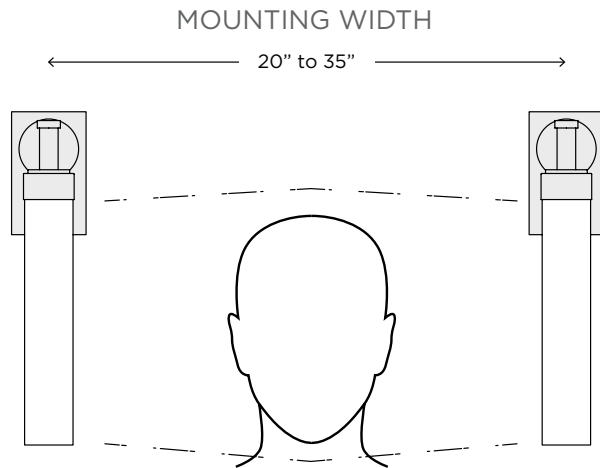

Luxury Bath: Designing Light

When designing a light fixture aimed at improving the quality of light for personal grooming in the bathroom, there are three qualities to consider.

QUALITY

The placement of the light fixture within the grooming environment is an important factor in providing a proper distribution of functional light. Single fixtures illuminating the face from the left and right will evenly distribute light on the face while minimizing unsightly shadowing from overhead lights.

Ayre bath fixtures take advantage of long tubular glass diffusers that are designed to fully illuminate the face. The length of glass provides a uniform quality of light when paired with our recommended warm, fluorescent lamping.