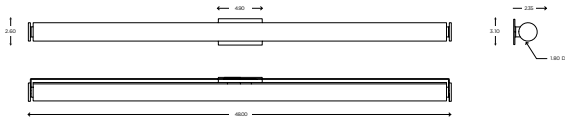

CIRC PENDANT // CIRP

Icon 48

ADA CUSTOM OPTIONS

The ICON linear series has a familiar aesthetic at first glance, making it a great choice for transitional and contemporary spaces. The full length diffuser appears to float off of its slim framework.