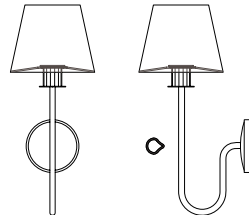

MODEL

CYGNUS SCONCE // CYG1

DIMENSIONS

Height: 19.55
Width: 8.00
Projection: 10.20

FIXTURE TYPE

Sconce / S

DIFFUSER

White Shantung / WS

FINISH

Brushed Nickel / BN
Polished Nickel / PN
Oil Rubbed Bronze / OB

LAMPING / VOLTAGE

INCANDESCENT / INC
[1] 100W Max, Medium
Base, 120V, dimming
FLUORESCENT / FL
[1] CFL 18W GX24q-2 Base
120V, non-dimming
LED / LED
[1] 9.5W Medium Base
120V, dimming