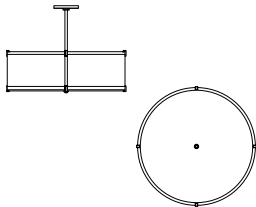

DIMENSIONS
Height: 24.00
Width: 24.40

FIXTURE TYPE
Pendant / P

DIFFUSER
Shiny Opal Acrylic / SA

FINISH
Brushed Nickel / BN
Polished Nickel / PN
Oil Rubbed Bronze / OB

CROSSBARS
CROSSBARS / C
NO CROSSBARS / N

LAMPING / VOLTAGE
INCANDESCENT / INC
[3] 100W Max Medium
Base, 120V, dimming

FLUORESCENT / FL
[3] CFL 18/26/32W GX24q-3
Base, 120V, non-dimming

LED / LED
[3] 9.5W Medium Base
120V, dimming

MODEL
LITEBOX OPEN PENDANT //
LOP24