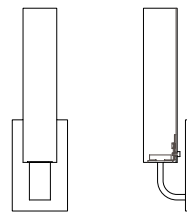

ICON SCONCE // ICON18

ADA

Ayre Architectural Lighting
14 Bristol Drive, Unit B
South Easton, MA 02375

Tel 508.205.0545
Toll Free 877.722.AYRE
Fax 508.205.0548

ayrelight.com

Axis 24

ADA CUSTOM OPTIONS

The AXIS is a unique and modern linear fixture. The directional body provides movement and functional light to any space. The AXIS can be installed in pairs on each side of a mirror as well as in a horizontal orientation from above. It is also a great solution for hospitality and corridor spaces.