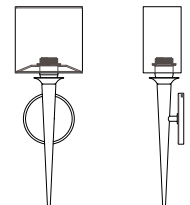

LYRIC PENDANT // LYR12

LYRIC PENDANT // LYR24

SIENA SCONCE // SIE1
ADA

METRO SCONCE // MET1
ADA

Metro 1

ADA CUSTOM OPTIONS

The Metro 1, like its sibling the Metro, is classical in essence and origin but highly refined in execution. It is crisp, clean and beautifully reinterpreted for today.