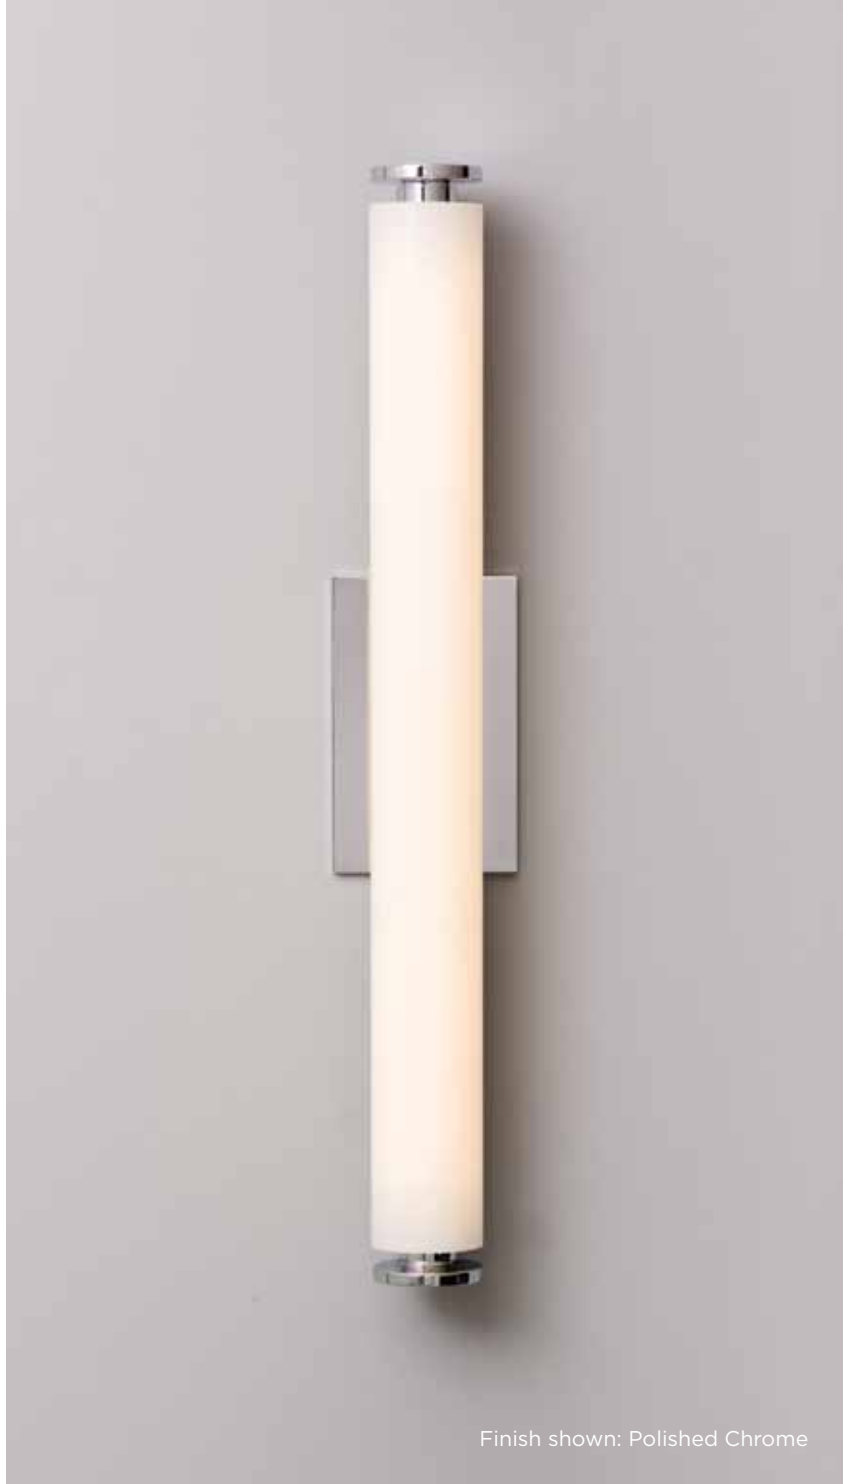

Icon 18

ADA CUSTOM OPTIONS

The ICON linear series has a familiar aesthetic at first glance, making it a great choice for transitional and contemporary spaces. The full length diffuser appears to float off of its slim framework.

The footprint of this fixture is significantly slimmer in both its width and projection than anything on the market.

DIMENSIONS

18.00"H x 2.60"W x 2.35"P

LAMPING / VOLTAGE

[1] 21W LED Strip, 1512 Lumens, 3000K,
120V, dimming

*See Installation Instructions for recommended LED dimmers

FINISH

Brushed Nickel, Polished Nickel, Polished Chrome

DIFFUSER

Matte Opal Acrylic

Customize this fixture to your specific needs

*Requires standard single gang jbox
installed in same orientation as fixture

Fixture can be mounted VERTICALLY or HORIZONTALLY

Ayre Architectural Lighting
14 Bristol Drive, Unit B
South Easton, MA 02375

Tel 508.205.0545
Toll Free 877.722.AYRE
Fax 508.205.0548

ayrelight.com