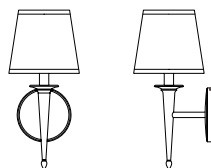

RELATED PRODUCTS

SIENA SCONCE // SIE2