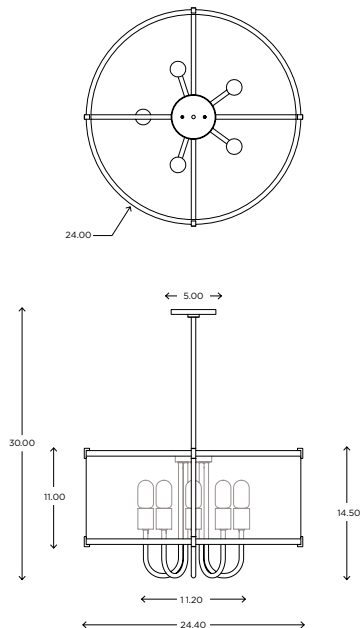

Litebox OPEN PENDANT

CUSTOM OPTIONS

A beautiful marriage of function and form. With hints of transitional and contemporary design details, this fixture sets the mood in any location. Offered in 4 standard diffuser options.

DIMENSIONS

30.00"H x 24.00"D

LAMPING / VOLTAGE

- [5] 40W Antique Incandescent Medium Base
  135 Lumens, 2200K, 120V, dimming
- [5] 4W LED Antique 60W Equiv. Medium Base
  300 Lumens, 2200K, 120V, dimming

FINISH

Polished Nickel, Polished Chrome,
Shiny Black Nickel

DIFFUSER

Organza Silver, Organza Black, Mirrored Mylar,
Metallique

Customize this fixture to your specific needs