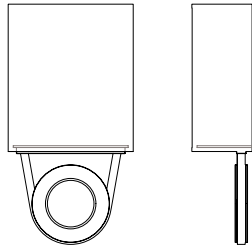

MODEL

RIO SCONCE // RIO1

DIMENSIONS

Height: 15.50
Width: 8.13
Projection: 3.90

FIXTURE TYPE

ADA Sconce / A

DIFFUSER

White Shantung / WS

FINISH

Polished Aluminum / PA
Brushed Aluminum / BA
Oil Rubbed Bronze / OB

LAMPING / VOLTAGE

INCANDESCENT / INC
[1] 60W Candelabra Base
120V, dimming
FLUORESCENT / FL
[1] CFL 18/26/32W GX24q-3
Base, 120V, non-dimming
LED / LED
[1] 12.5W Module, 3000K
120V, non-dimming