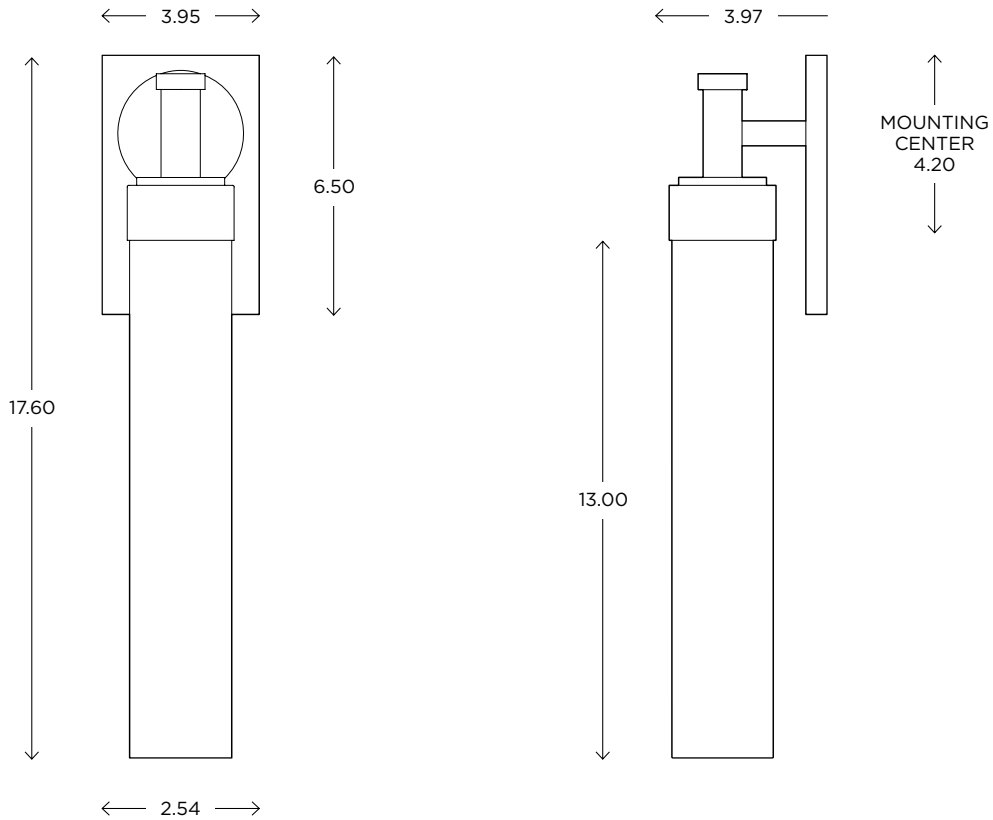

Refer to the instructions for correct j-box placement and installation requirements.

Fixture can be mounted facing UP or DOWN

Est. Weight: 5.28 lbs

MODEL
CIRC SCONCE // CIR1

DIMENSIONS
Height: 17.60
Width: 3.95
Projection: 3.97

FIXTURE TYPE
ADA Sconce / A

DIFFUSER
Shiny Opal Glass / SO

FINISH
Brushed Nickel / BN
Polished Nickel / PN
Polished Chrome / CH

LAMPING / VOLTAGE
INCANDESCENT / INC
[1] 60W T10 Medium Base
120V, dimming
FLUORESCENT / FL
[1] FT 24W 2G11 Base, 120V
non-dimming

RELATED PRODUCTS

CIRC SCONCE // CIR2
ADA

CLIK SCONCE // CLK1
ADA

STUDIO SCONCE // STU1
ADA

REFLEX SCONCE // REF1
ADA