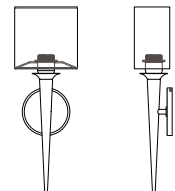

METRO SCONCE // MET1

ADA