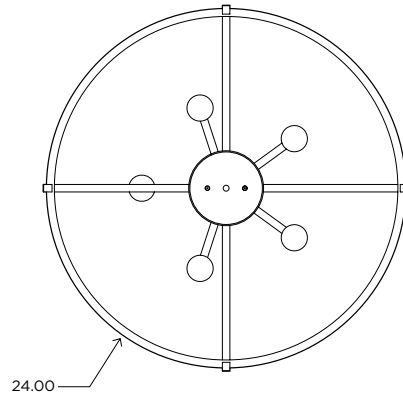

Litebox OPEN PENDANT

CUSTOM OPTIONS