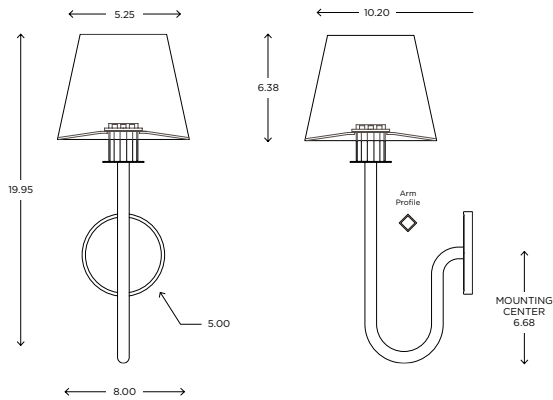

Vertex

CUSTOM OPTIONS

The Sweeping lines of Vertex are formed of a uniquely extruded diamond tube joined to a jewel like faceted cup. It is available in a variety of finishes and can be specified in fluorescent, incandescent, or LED.

DIMENSIONS

19.95"H x 8.00"W x 10.20"P

LAMPING / VOLTAGE

- [1] 100W Max Incandescent Medium Base
  1250 Lumens, 2700K, 120V, dimming
- [1] 18W Fluorescent CFL GX24q-2 Base
  1200 Lumens, 3000K, 120V, non-dimming
- [1] 9.5W LED 60W Equiv. Medium Base
  800 Lumens, 2700K, 120V, dimming

FINISH

Brushed Nickel, Polished Nickel, Oil Rubbed Bronze