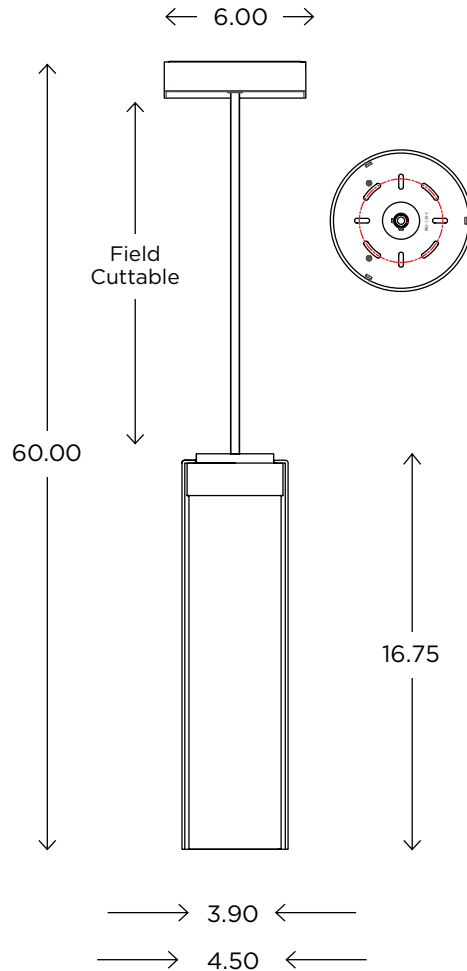

Circ Pendant

CUSTOM OPTIONS

Refer to the instructions for correct j-box placement and installation requirements.

Est. Weight: 10.7 lbs

MODEL
CIRC PENDANT // CIRP

DIMENSIONS

Height: 60.00
Width: 6.00
Glass Dia: 4.50

FIXTURE TYPE

Pendant / P

DIFFUSER

Shiny Opal Glass / SO
Clear Glass / CL

FINISH

Brushed Nickel / BN
Polished Nickel / PN
Polished Chrome / CH

LAMPING / VOLTAGE

INCANDESCENT / INC
[1] 100W Medium Base
120V, dimming
FLUORESCENT / FL
[1] FT 24W 2G11 Base, 120V
non-dimming
LED / LED
[1] 9.5W Medium Base
120V, dimming

RELATED PRODUCTS

CIRC SCONCE // CIR1

ADA

CLIK SCONCE // CLK2

ADA

STUDIO SCONCE // STU1

ADA

NAKED PENDANT // NAK1