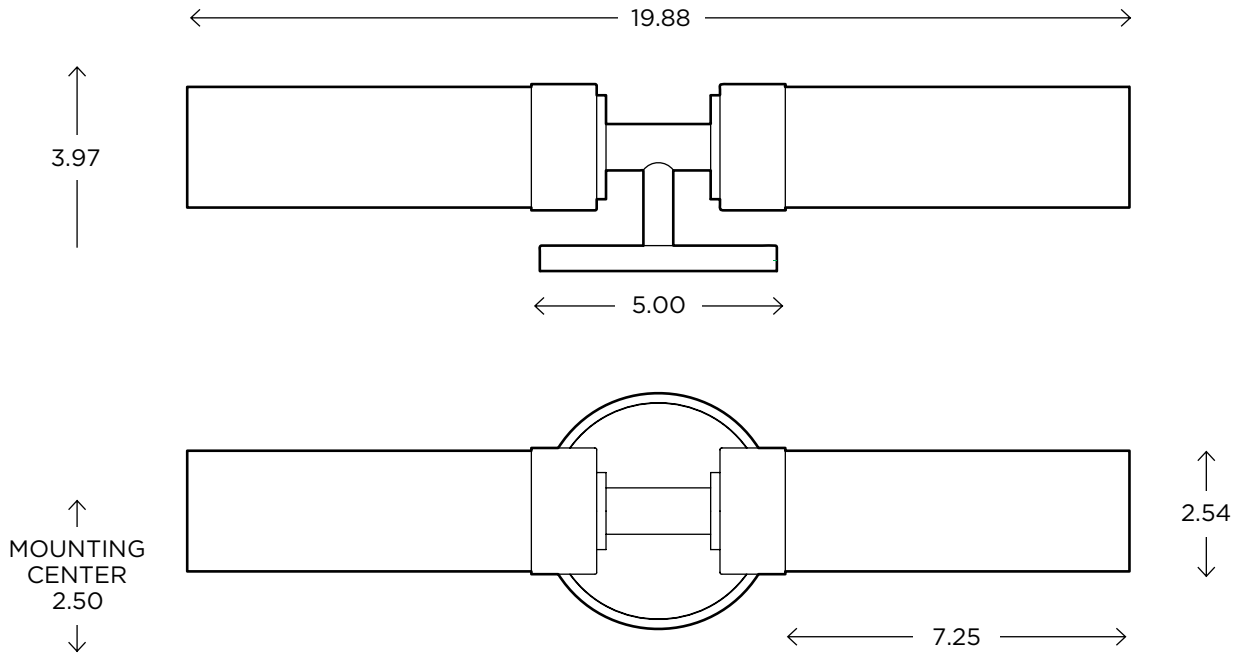

Circ Duo R

ADA CUSTOM OPTIONS

Refer to the instructions for correct j-box placement and installation requirements.

Fixture can be mounted VERTICALLY or HORIZONTALLY

Est. Weight: 7.03 lbs

MODEL
CIRC DUO R // CIRDR

DIMENSIONS

Height: 5.00
Width: 19.88
Projection: 3.97

FIXTURE TYPE

ADA Sconce / A

DIFFUSER

Shiny Opal Glass / SO

FINISH

Brushed Nickel / BN
Polished Nickel / PN
Polished Chrome / CH

LAMPING / VOLTAGE

INCANDESCENT / INC
[2] 60W T10 Medium Base
120V, dimming

FLUORESCENT / FL

[2] FT 13W 2GX7 Base,
120V, non-dimming

RELATED PRODUCTS

CIRC PENDANT // CIRP

CLIK SCONCE // CLK 1

ADA

STUDIO SCONCE // STU1

ADA

CIRC SCONCE // CIRD

ADA