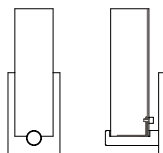

CLIK SCONCE // CLK1
ADA