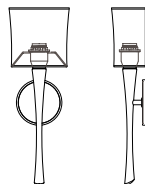

EURO SCNCE // EUR1

ADA