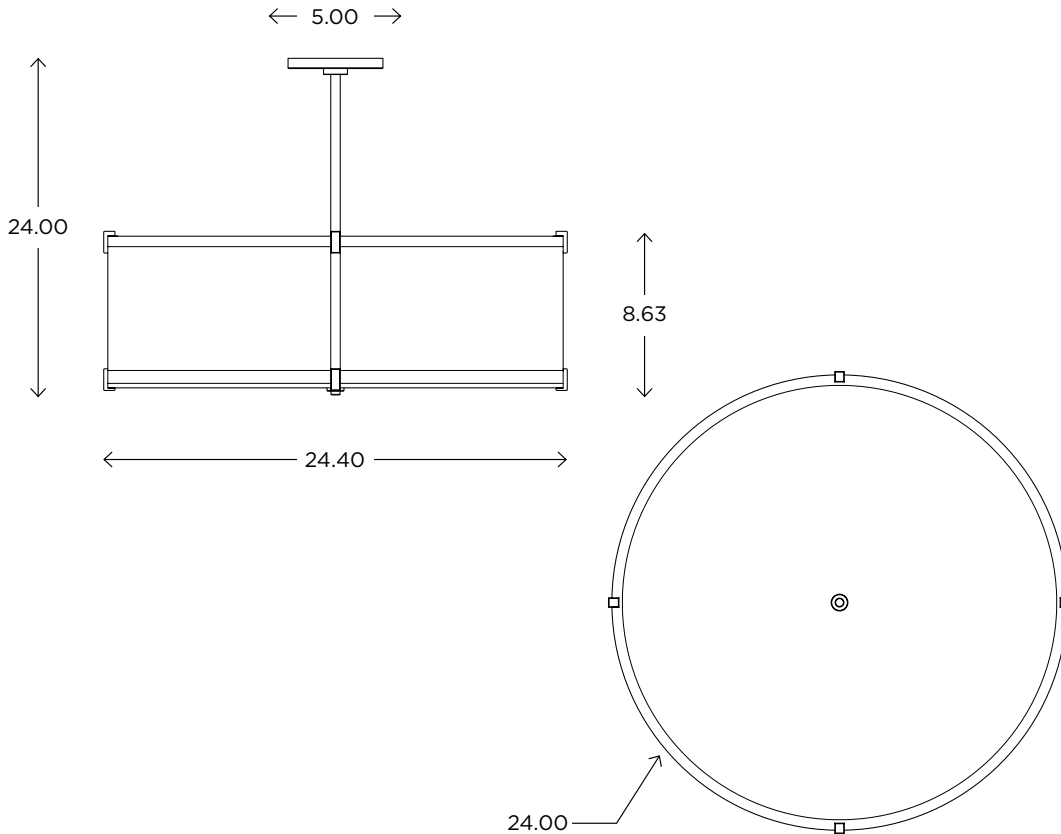

Refer to the instructions for correct j-box placement and installation requirements.

Est. Weight: 20.24 lbs

MODEL

LITEBOX PENDANT // LBP24

DIMENSIONS

Height: 24.00
Width: 24.40

FIXTURE TYPE

Pendant / P