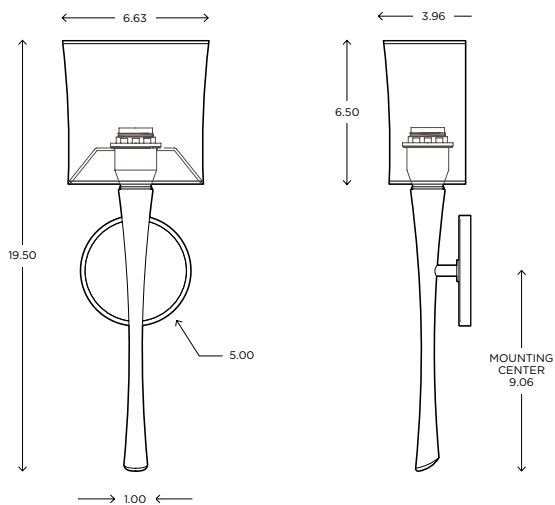

RELATED PRODUCTS

DISTRICT SCONCE // DIS1
ADA

EURO SCONCE // EUR2

VERTEX SCONCE // VER1

METRO SCONCE // MET2

Euro 1

ADA CUSTOM OPTIONS

An organic style sweeps across Euro with continental charm. The flowing taper of the stem appears to move toward the light beautifully, diffused through a white shantung fabric drum shade that is also tapered at the waist for ADA compliancy.