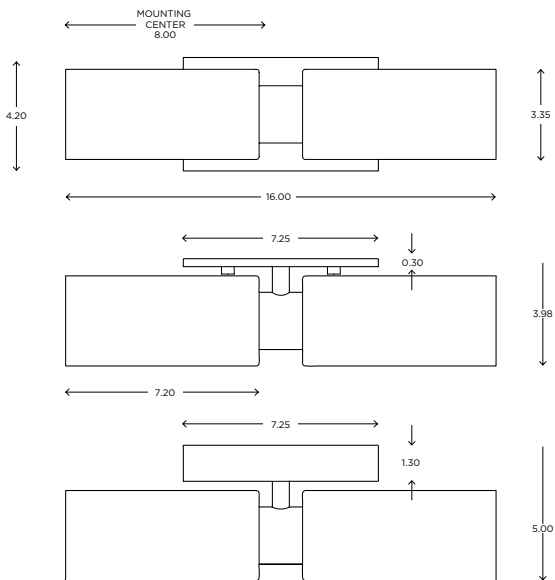

Luxe Duo

ADA CUSTOM OPTIONS

FL version is not ADA

The Luxe Duo sconce is a compact fixture that packs a punch, perfect for over the cabinet mounting or along side a mirror. Its high light output and small form factor allows mounting over a variety of cabinet widths and is bright enough as the sole light source in smaller spaces.

DIMENSIONS

4.20"H x 16.00"W x 3.98"P

FL version is non-ADA

LAMPING / VOLTAGE

- [2] 100W Max Incandescent Medium Base
  1250 Lumens, 2700K, 120V, dimming
- [2] 26W Fluorescent CFL GX24q-3 Base
  1800 Lumens, 3000K, 120V, non-dimming
- [2] 9.5W LED 60W Equiv. Medium Base
  800 Lumens, 2700K, 120V, dimming

FINISH

Brushed Nickel, Polished Nickel, Polished Chrome

DIFFUSER

Shiny Opal Glass

Customize this fixture to your specific needs

Fixture can be mounted VERTICALLY or HORIZONTALLY