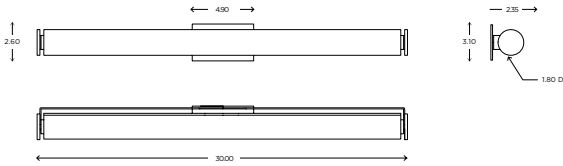

Icon 30

ADA CUSTOM OPTIONS

The ICON linear series has a familiar aesthetic at first glance, making it a great choice for transitional and contemporary spaces. The full length diffuser appears to float off of its slim framework.

The footprint of this fixture is significantly slimmer in both its width and projection than anything on the market.

DIMENSIONS

30.00"H x 2.60"W x 2.35"P

LAMPING / VOLTAGE

[1] 36W LED Strip, 2592 Lumens, 3000K,
120V, dimming

*See Installation Instructions for recommended LED dimmers

FINISH

Brushed Nickel, Polished Nickel, Polished Chrome

DIFFUSER

Matte Opal Acrylic

Customize this fixture to your specific needs

*Requires standard single gang jbox
installed in same orientation as fixture

Fixture can be mounted VERTICALLY or HORIZONTALLY