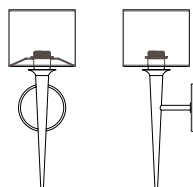

RELATED PRODUCTS

METRO SCENCE // MET2

ADA