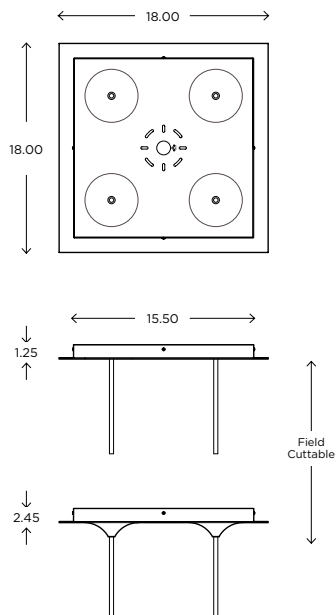

Circ MULTI PENDANT

CUSTOM OPTIONS

The Circ is a powerfully proportioned pendant with a clear outer glass that encases the entire diffuser body. The Multi-Pendant is available in a variety of formats allowing for a clean, symmetrical or cascading organic arrangement.

DIMENSIONS

60.00"H x 6.50"W x 4.50"D Glass

Field adjustable cord

6ft cord supplied

LAMPING / VOLTAGE

[3,4] 100W Max Incandescent Medium Base

1250 Lumens, 2700K, 120V, dimming

[3,4] 24W Fluorescent CFL 2G11 Base

1800 Lumens, 3000K, 120V, non-dimming

[3,4] 9.5W LED 60W Equiv. Medium Base

800 Lumens, 2700K, 120V, dimming

FINISH

Brushed Nickel, Polished Nickel, Polished Chrome