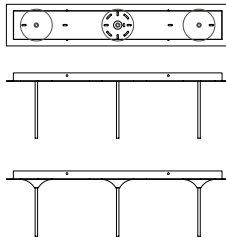

DIMENSIONS
Height: 84.00
Width: 32.00
Glass Dia: 7.00

CANOPY
Flat / F
Droplet / D

FIXTURE TYPE
Pendant / P

DIFFUSER
Clear Glass / CL

FINISH
Matte Black / MB
Brushed Nickel / BN
Polished Chrome / CH

CORDSET OPTIONS
Cork w/ White Cord
CK-WC
Black Cork w/ Black Cord
BC-BC

LAMPING / VOLTAGE
LED / LED
[3] 7W Halogen GU5.3
Base, 3000K, 120V,
dimming

MODEL
NAKED PENDANT //
NAKPL4