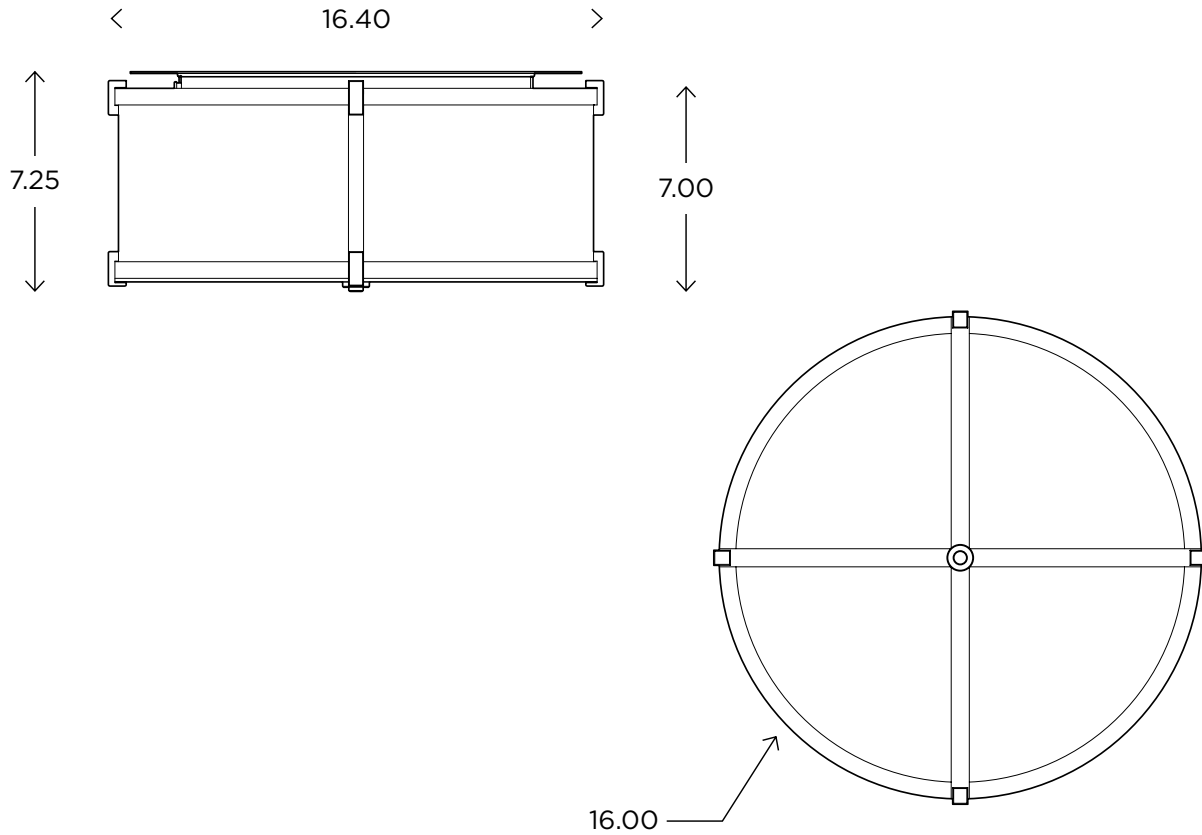

Litebox 16" FLUSHMOUNT

CUSTOM OPTIONS

Refer to the instructions for correct j-box placement and installation requirements.

Est. Weight: 12.90 lbs

MODEL LITEBOX FLUSHMOUNT // LBF16		DIMENSIONS Height: 7.25 Diameter: 16.40 FIXTURE TYPE Flushmount / F DIFFUSER Shiny Opal Acrylic / SA	FINISH Brushed Nickel / BN Polished Nickel / PN Oil Rubbed Bronze / OB CROSSBARS CROSSBARS / C NO CROSSBARS / N	LAMPING / VOLTAGE INCANDESCENT / INC [2] 100W Max, Medium Base, 120V, dimming FLUORESCENT / FL [2] CFL 18/26/32W GX24q-3 Base, 120V, non-dimming LED / LED [2] 9.5W Medium Base 120V, dimming

RELATED PRODUCTS	LITEBOX PENDANT // LBP16	PETAL PENDANT // PETT	LYRIC PENDANT // LYR24	RIO SCONCE // RIO1
				ADA