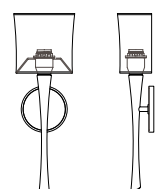

Siena 2

CUSTOM OPTIONS

The Siena holds true to its classical form while incorporating clean bold lines. Its presence will add a touch of elegance and sophistication to any decor.

DIMENSIONS

14.75"H x 6.54"W x 7.30"P