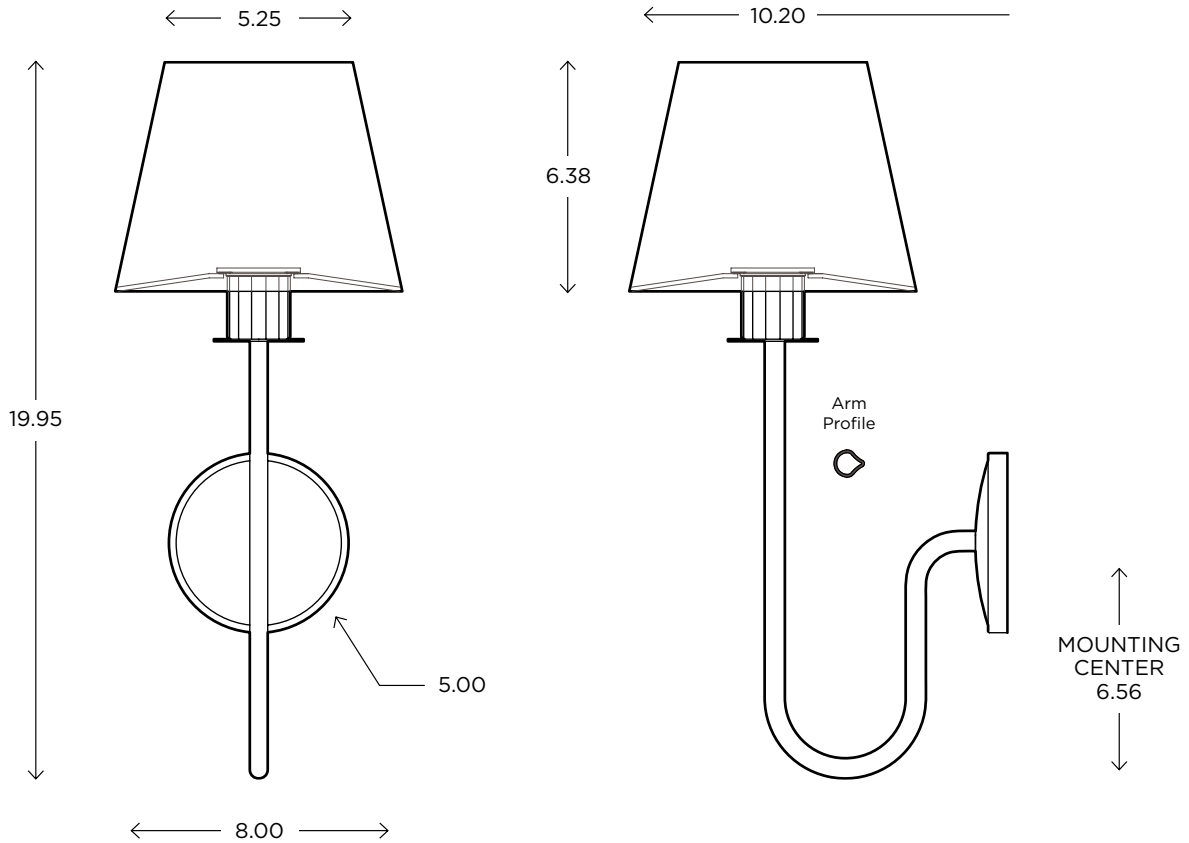

Tel 508.205.0545
Toll Free 877.722.AYRE
Fax 508.205.0548

ayrelight.com

Cygnus

CUSTOM OPTIONS

Refer to the instructions for correct j-box placement and installation requirements.

Est. Weight: 5.78 lbs

<p>MODEL CYGNUS SCONCE // CYG1</p>		<p>DIMENSIONS Height: 19.95 Width: 8.00 Projection: 10.20</p>	<p>FINISH Brushed Nickel / BN Polished Nickel / PN Oil Rubbed Bronze / OB</p>	<p>LAMPING / VOLTAGE INCANDESCENT / INC [1] 100W Max Medium Base, 120V, dimming FLUORESCENT / FL [1] CFL 18W GX24q-2 Base 120V, non-dimming LED / LED [1] 9.5W Medium Base 120V, dimming</p>
		<p>FIXTURE TYPE Sconce / S</p>		
		<p>DIFFUSER White Shantung / WS</p>		