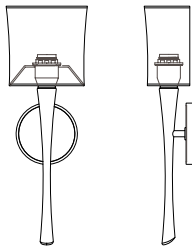

Euro 1

ADA CUSTOM OPTIONS

Refer to the instructions for correct j-box placement and installation requirements.

Est. Weight: 5.64 lbs

MODEL
EURO SCONCE // EUR1

DIMENSIONS

Height: 19.50
Width: 6.63
Projection: 3.96