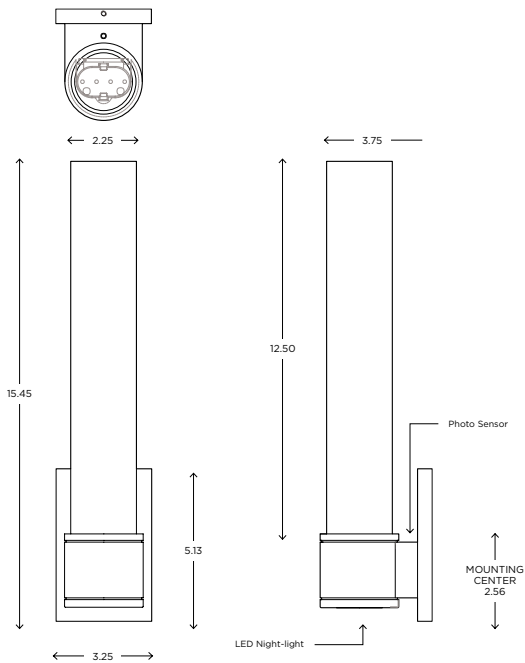

Studio

ADA CUSTOM OPTIONS

*Night lite requires a separate constant power source

The Studio's clarity of design is evident from every perspective. Precision machined of solid brass, Studio features a photo-sensitive LED nightlight that gently guides one's way. The glass is mouth-blown cased opal perfectly illuminated for grooming requirements.

DIMENSIONS

15.45"H x 3.25"W x 3.75"P

LAMPING / VOLTAGE

- [1] 60W Max Incandescent T10 Medium Base
  635 Lumens, 2700K, 120V, dimming
- [1] 24W Fluorescent CFL 2G11 Base
  1800 Lumens, 3000K, 120V, non-dimming

FINISH

Brushed Nickel, Polished Nickel, Polished Chrome

DIFFUSER

Cased Shiny Opal Glass

Customize this fixture to your specific needs

*Requires standard single gang jbox
installed in same orientation as fixture