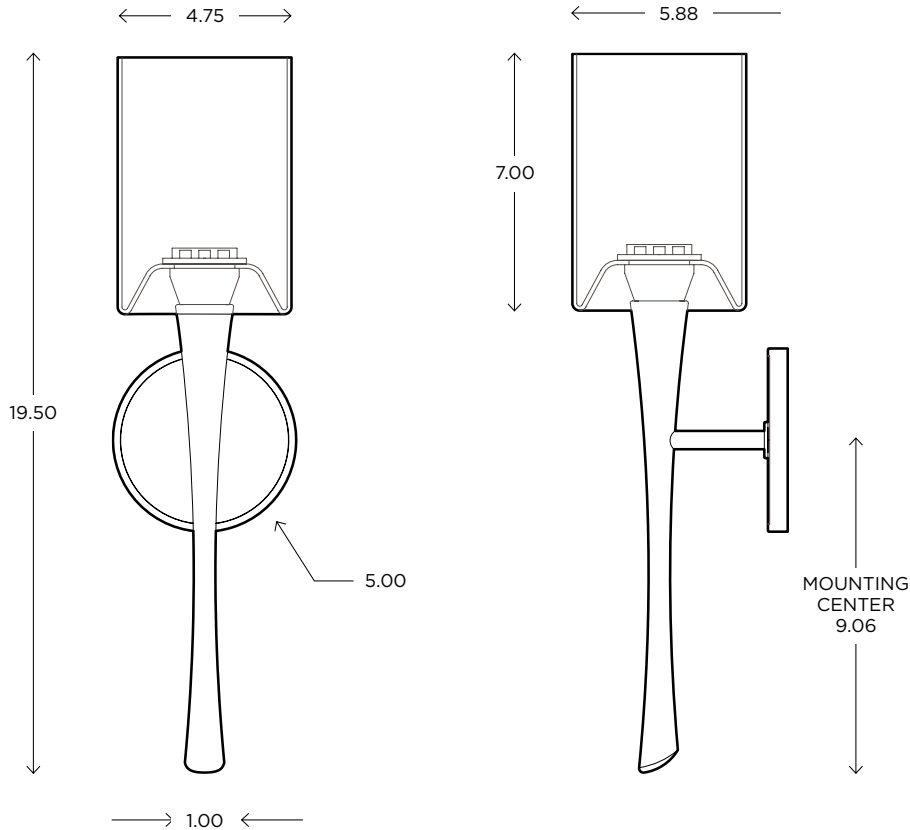

Euro 3

CUSTOM OPTIONS