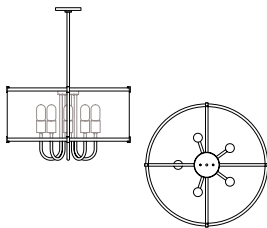

MODEL

LITEBOX OPEN PENDANT // LOP24

DIMENSIONS

Height: 30.00
Dia: 24.00

FIXTURE TYPE

Pendant / P

DIFFUSER

Metallique / MQ
Organza Silver / GS
Organza Black / GB
Mirrored Mylar / MM