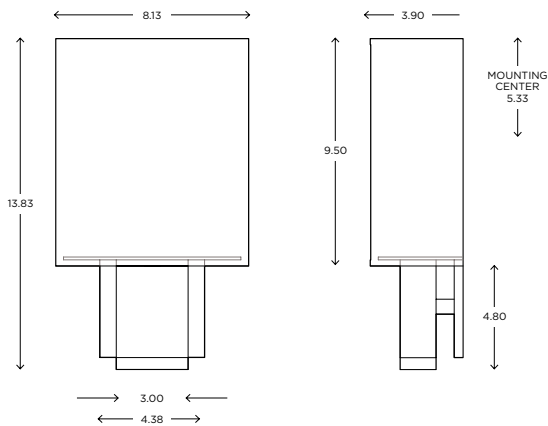

Boutique Dia

ADA CUSTOM OPTIONS