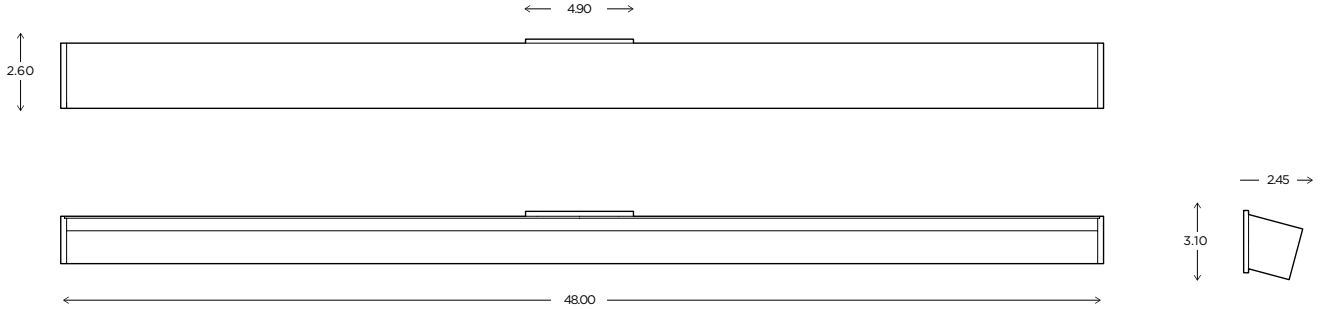

Axis 48

ADA CUSTOM OPTIONS

*Requires standard single gang jbox installed in same orientation as fixture

Refer to the instructions for correct j-box placement and installation requirements.

Fixture can be mounted VERTICALLY or HORIZONTALLY

Est. Weight: 9.00 lbs

MODEL
AXIS SCONCE // AXIS48

DIMENSIONS
Height: 48.00
Width: 2.60
Projection: 2.45

FIXTURE TYPE
ADA Sconce / A

DIFFUSER
Matte Opal Acrylic / MA

FINISH
Brushed Nickel / BN
Polished Nickel / PN
Polished Chrome / CH

LAMPING / VOLTAGE
LED / LED
[1] 60W LED Strip Module, 120V, dimming
*See Installation Instructions for recommended LED dimmers

RELATED PRODUCTS

CIRC SCONCE // CIR1
ADA

CLIK SCONCE // CLK 1
ADA

REFLEX SCONCE // REF1
ADA

ICON SCONCE // ICON48
ADA

Ayre Architectural Lighting
14 Bristol Drive, Unit B
South Easton, MA 02375

Tel 508.205.0545
Toll Free 877.722.AYRE
Fax 508.205.0548

ayrelight.com