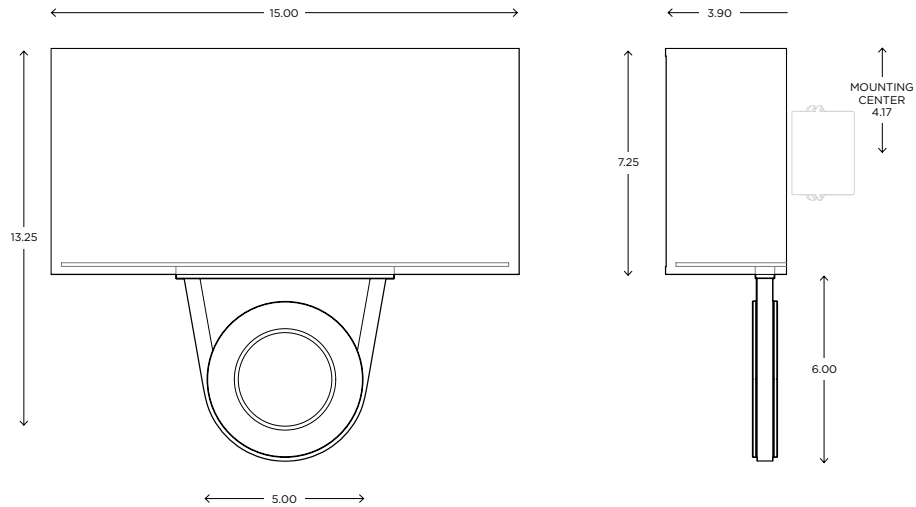

This fixture mounts independently from diffuser/backplate. The outlet box is located behind the diffuser.

Refer to the instructions for correct j-box placement and installation requirements.

Est. Weight: 4.59 lbs

MODEL
RIO SCONCE // RIO1

DIMENSIONS

Height: 15.50
Width: 8.13
Projection: 3.90

FIXTURE TYPE

ADA Sconce / A

DIFFUSER

White Shantung / WS

FINISH

Polished Aluminum / PA
Brushed Aluminum / BA
Oil Rubbed Bronze / OB

LAMPING / VOLTAGE

INCANDESCENT / INC
[1] 60W Candelabra Base
120V, dimming

FLUORESCENT / FL
[1] CFL 18/26/32W GX24q-3
Base, 120V, non-dimming

LED / LED
[1] 12.5W Module, 3000K
120V, non-dimming

RELATED PRODUCTS

RIO SCONCE // RIOD
ADA

KYOTO SCONCE // KYO1
ADA

LYRIC SCONCE // LYR1
ADA

SIENA SCONCE // SIE1
ADA