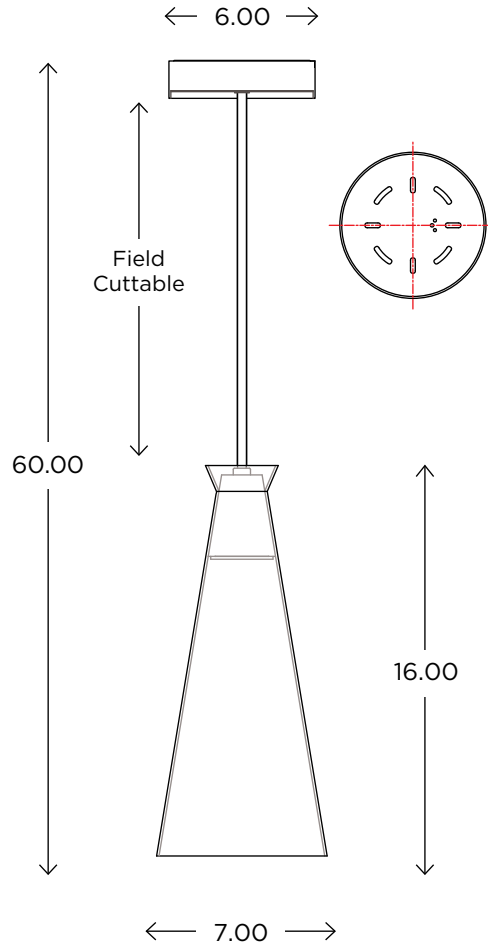

Naked Pendant

CUSTOM OPTIONS

Refer to the instructions for correct j-box placement and installation requirements.

Est. Weight: 6.48 lbs

MODEL
NAKED PENDANT // NAK1

DIMENSIONS

Height: 60.00
Width: 6.00
Glass Dia: 7.00

FIXTURE TYPE

Pendant / P

DIFFUSER

Clear Glass / CL

FINISH

Matte Black / MB
Brushed Nickel / BN
Polished Chrome / CH

CORDSET OPTIONS

Cork w/ White Cord
CK-WC
Black Cork w/ Black Cord
BC-BC

LAMPING / VOLTAGE

LED / LED
[1] 7W Halogen GU5.3
Base, 3000K, 120V,
dimming

RELATED PRODUCTS

CAPRI SCONCE // CAPI

ADA

CLIK SCONCE // CLK1

ADA

VERTEX SCONCE // VER1

CIRC PENDANT // CIRP