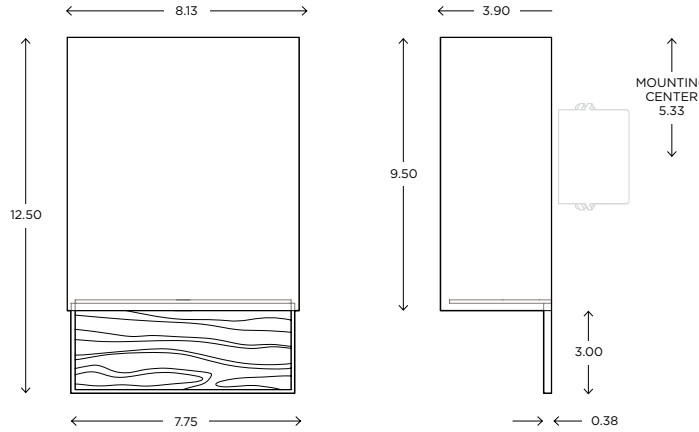

Boutique Azura

ADA CUSTOM OPTIONS

MODEL
AZURA SCONCE // AZU1