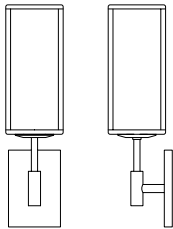

Finish shown: Brushed Nickel

District 1

ADA CUSTOM OPTIONS

Refer to the instructions for correct j-box placement and installation requirements.

Est. Weight: 3.65 lbs

MODEL
DISTRICT SCNCE // DIS1

DIMENSIONS

Height: 13.71
Width: 3.55
Projection: 3.96