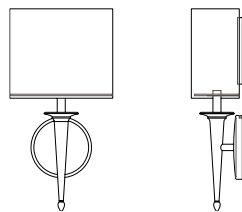

MODEL

SIENA SCONCE // SIE1

DIMENSIONS

Height: 15.88
Width: 8.00
Projection: 4.00

FIXTURE TYPE

ADA Sconce / A

DIFFUSER

White Shantung / WS