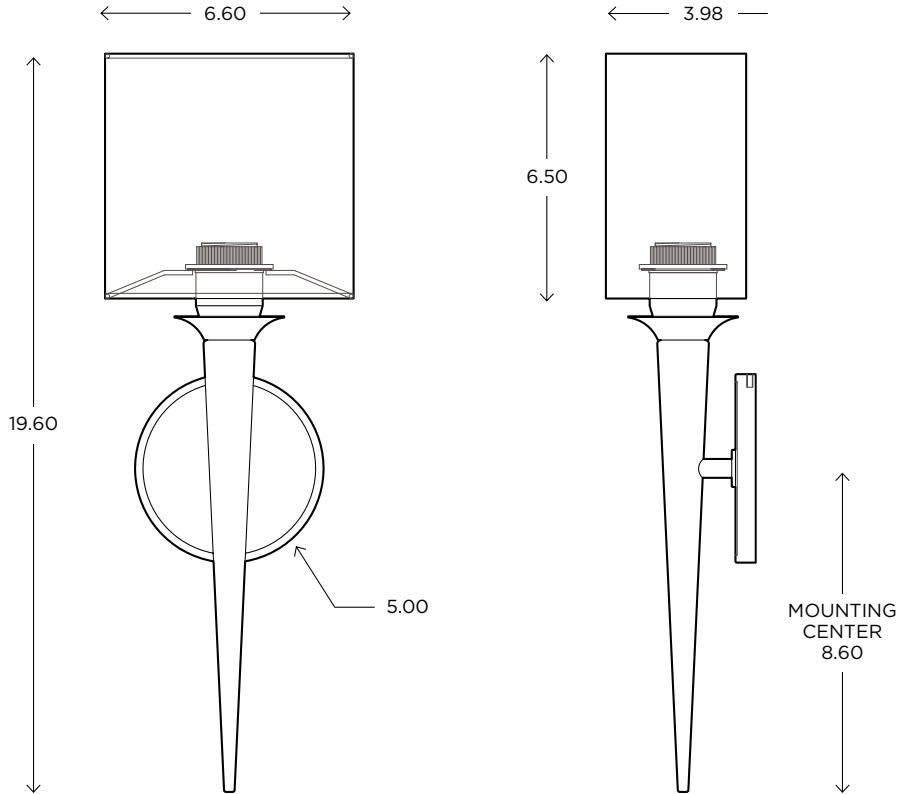

ADA CUSTOM OPTIONS

Refer to the instructions for correct j-box placement and installation requirements.

Est. Weight: 6.01 lbs

MODEL
METRO SCONCE // MET1

DIMENSIONS
Height: 19.60
Width: 6.60
Projection: 3.98