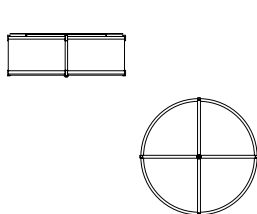

Litebox OPEN PENDANT

CUSTOM OPTIONS

A beautiful marriage of function and form. With hints of transitional and contemporary design details, this fixture sets the mood in any location. Offered in 4 standard diffuser options.