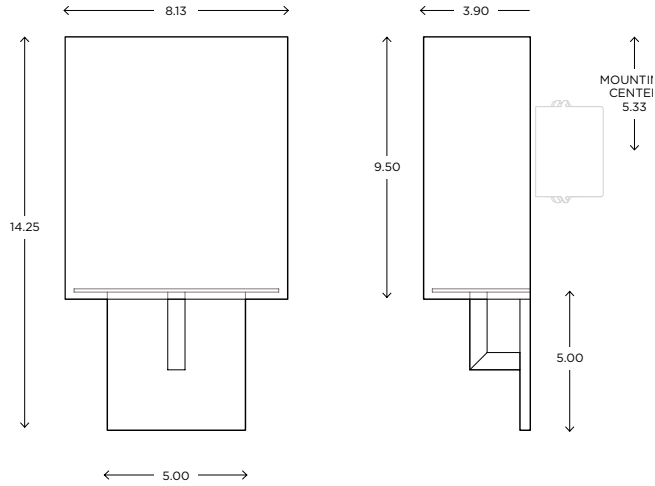

Boutique Helika

ADA CUSTOM OPTIONS

MODEL
HELIKA SCONCE // HEL1