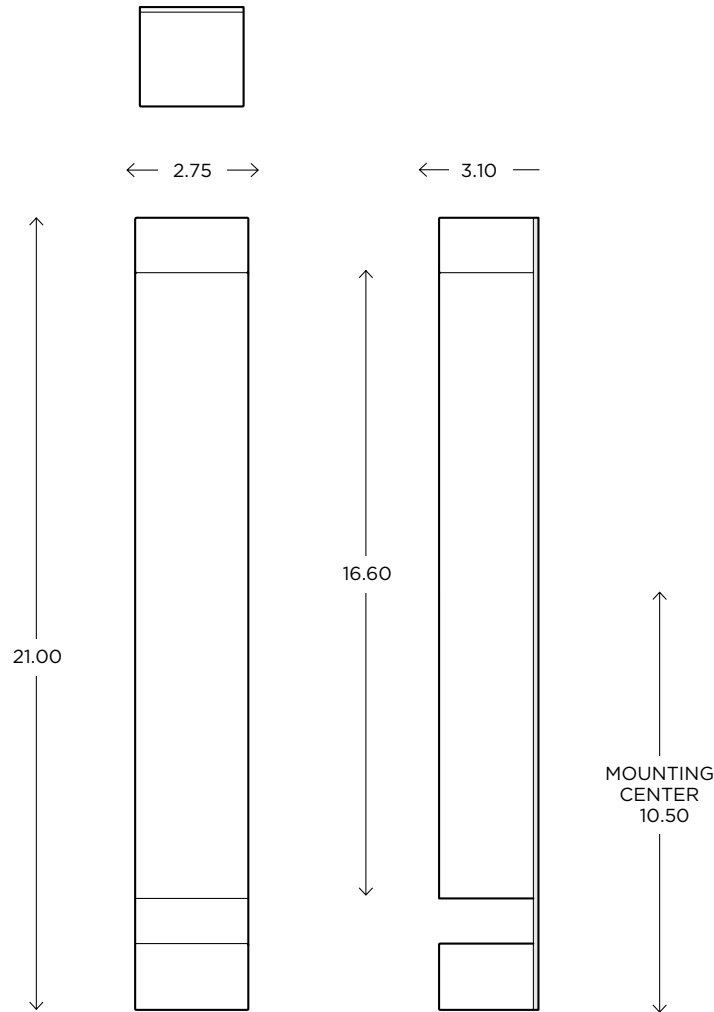

Surface

ADA CUSTOM OPTIONS

*Requires standard single gang j-box installed in same orientation as fixture

Refer to the instructions for correct j-box placement and installation requirements.

Est. Weight: 7.08 lbs

MODEL SURFACE SCONCE // SUR1		DIMENSIONS Height: 21.00 Width: 2.75 Projection: 3.10	FINISH Brushed Nickel / BN Polished Nickel / PN Polished Chrome / CH	LAMPING / VOLTAGE FLUORESCENT / FL [1] FT 24W 2G11 Base, 120V, non-dimming LED / LED [1] 18W LED Strip, 120V, dimming *See Installation Instructions for recommended LED dimmers
FIXTURE TYPE ADA Sconce / A	DIFFUSER Matte Opal Acrylic / MA Shiny Opal Acrylic / SA			

RELATED PRODUCTS	CIRC SCONCE // CIR1 ADA	KYOTO SCONCE // KYO 1 ADA	REFLEX SCONCE // REF1 ADA	DISTRICT 2 SCONCE // DIS2