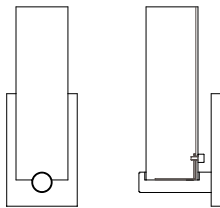

Refer to the instructions for correct j-box placement and installation requirements.

Est. Weight: 4.11 lbs

MODEL
CLIK SCONCE // CLK1