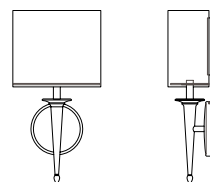

SIENA SCONCE // SIE1

ADA