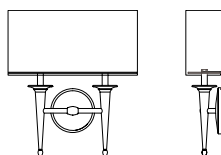

SIENA SCONCE // SIED

ADA