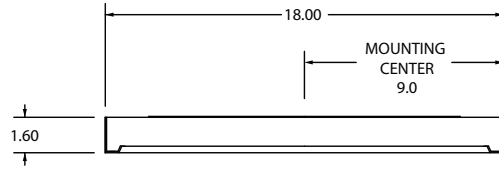

Surface mount can be mounted on CEILING or WALL

Est. Weight:
11" - 5.00 lbs
18" - 11.50 lbs

MODEL
REVO 11 // REVO11

DIMENSIONS
Diameter: 11.00
Projection: 1.60

FIXTURE TYPE
ADA / A

DIFFUSER
Matte Opal Acrylic / MA
w/ Light Guide Technology

FINISH
Satin Brass / SB
Brushed Nickel / BN
Polished Chrome / CH

LAMPING / VOLTAGE
LED / LED
[1] 25W 1010lm, 120/277V,
UNV. Dimming
ELV/TRIAC/0-10V

MODEL
REVO 18 // REVO18

DIMENSIONS
Diameter: 18.00
Projection: 1.60

FIXTURE TYPE
ADA / A

DIFFUSER
Matte Opal Acrylic / MA
w/ Light Guide Technology

FINISH
Satin Brass / SB
Brushed Nickel / BN
Polished Chrome / CH

LAMPING / VOLTAGE
LED / LED
[1] 38W 1968lm, 120/277V,
UNV. Dimming
ELV/TRIAC/0-10V