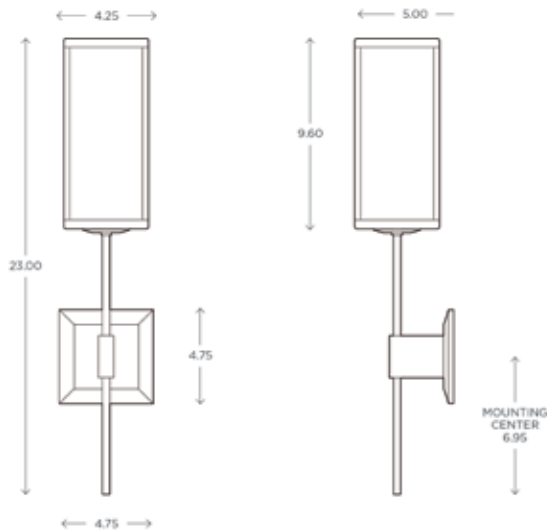

District 2

CUSTOM OPTIONS

Almost industrial in tone, District is forged of solid brass. Its mass is deftly balanced by a simple but tailored white shantung shade with defined edges. Available in fluorescent and incandescent lamping and numerous finishes.

DIMENSIONS

23.00"H x 4.75"W x 5.00"P

LAMPING / VOLTAGE

- [1] 60W Max Incandescent T10 Medium Base
  635 Lumens, 2700K, 120V, dimming
- [1] 18W Fluorescent CFL GX24q-2 Base
  1200 Lumens, 3000K, 120V, non-dimming
- [1] 9.5W LED 60W Equiv. Medium Base
  800 Lumens, 2700K, 120V, dimming

FINISH

Brushed Nickel, Polished Nickel, Oil Rubbed Bronze

DIFFUSER

White Shantung

Acrylic Available (additional cost)

Customize this fixture to your specific needs