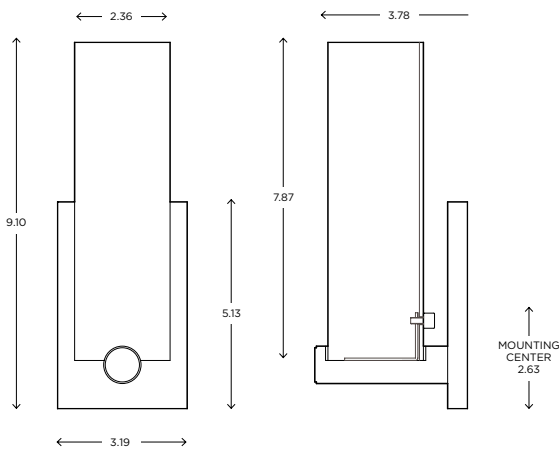

Clik 1

ADA CUSTOM OPTIONS

The absolute purity of form defines Clik. Its shiny opal glass appears to float effortlessly above its minimalist structure. Every detail is attended to here. Nothing that is not needed is present. It is available in two formats each communicating purity of form.

DIMENSIONS

9.10"H x 3.19"W x 3.78"P

LAMPING / VOLTAGE

- [1] 60W Max Incandescent T10 Medium Base
  635 Lumens, 2700K, 120V, dimming
- [1] 18W Fluorescent CFL GX24q-2 Base
  1200 Lumens, 3000K, 120V, non-dimming

FINISH

Brushed Nickel, Polished Nickel, Polished Chrome

DIFFUSER

Shiny Opal Glass

Customize this fixture to your specific needs

*Requires standard single gang jbox
installed in same orientation as fixture