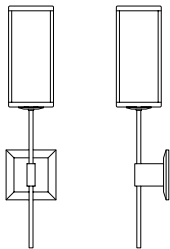

Refer to the instructions for correct j-box placement and installation requirements.

Est. Weight: 5.45 lbs

MODEL
DISTRICT SCONCE // DIS2