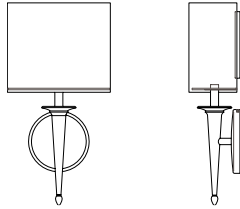

MODEL
SIENA SCONCE // SIE1

DIMENSIONS
Height: 15.88
Width: 8.00
Projection: 4.00

FIXTURE TYPE
ADA Sconce / A

DIFFUSER
White Shantung / WS

FINISH
Brushed Nickel / BN
Polished Nickel / PN
Oil Rubbed Bronze / OB