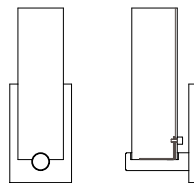

CLIK SCONCE // CLK 1
ADA