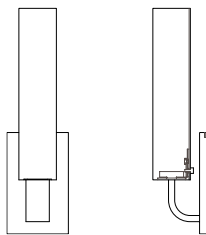

Refer to the instructions for correct j-box placement and installation requirements.

Fixture can be mounted facing UP or DOWN

Est. Weight: 5.35 lbs

MODEL
REFLEX SCONCE // REF1