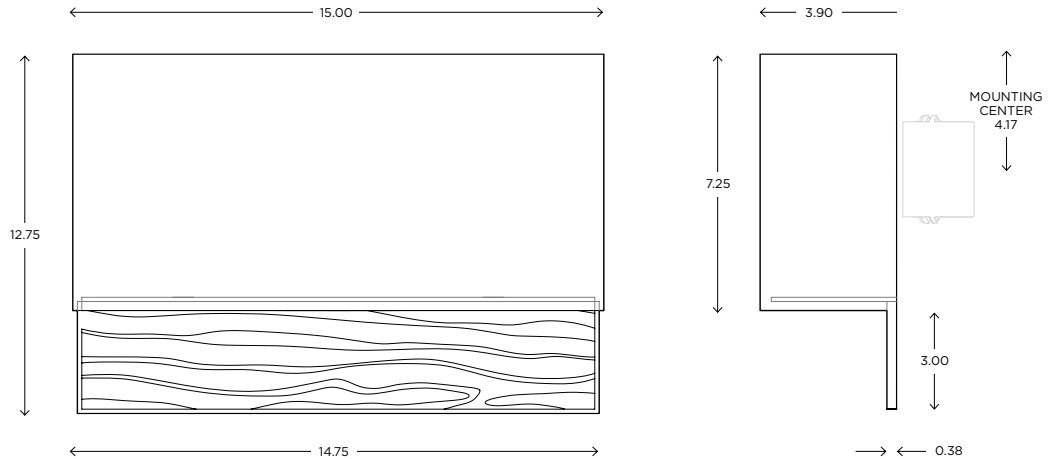

MODEL
AZURA SCONCE // AZUD