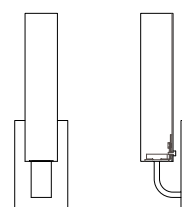

REFLEX SCONCE // REF1
ADA