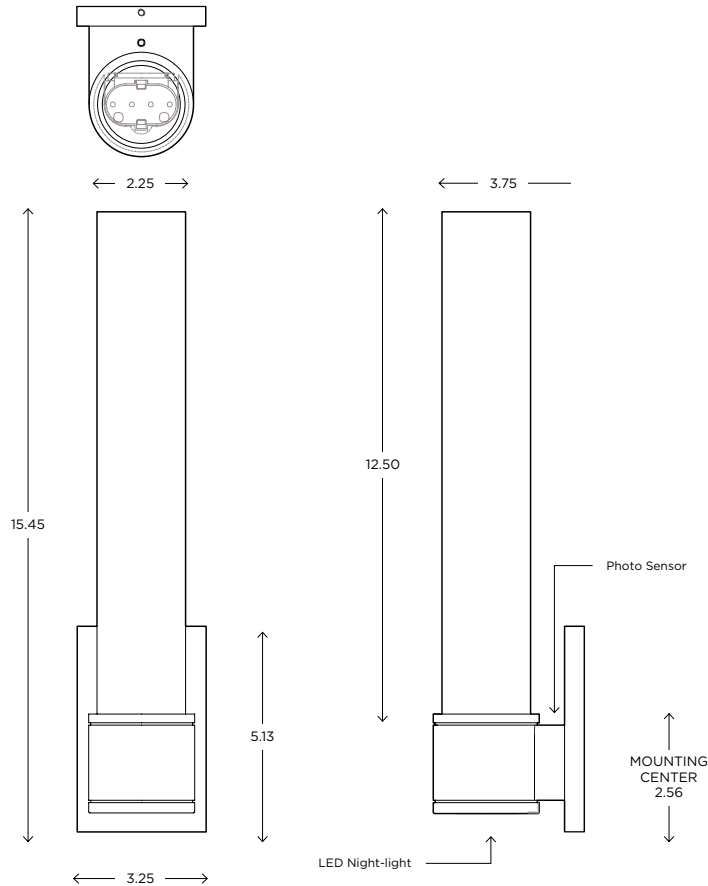

Studio

ADA CUSTOM OPTIONS

This fixture mounts independently from diffuser/backplate. The outlet box is located behind the diffuser.

Refer to the instructions for correct j-box placement and installation requirements.

*Night lite requires a separate constant power source
Review instruction manual

Fixture can be mounted facing UP or DOWN

Est. Weight: 5.96 lbs

MODEL
STUDIO SCONCE // STU1

DIMENSIONS

Height: 15.45
Width: 3.25
Projection: 3.75

FIXTURE TYPE

ADA Sconce / A

DIFFUSER

Cased Shiny Opal Glass / CS

FINISH

Brushed Nickel / BN
Polished Nickel / PN
Polished Chrome / CH

LED NIGHT LIGHT

[3] 0.8w, 24 Lumens
Sensor set to 2 lux

LAMPING / VOLTAGE

INCANDESCENT / INC
[1] 60W T10 Medium Base
120V, dimming

FLUORESCENT / FL

[1] FT 24W 2G11 Base, 120V
non-dimming

RELATED PRODUCTS

CIRC SCONCE // CIR1
ADA

CLIK SCONCE // CLK 1
ADA

REFLEX SCONCE // REF1
ADA

CIRC PENDANT // CIRP