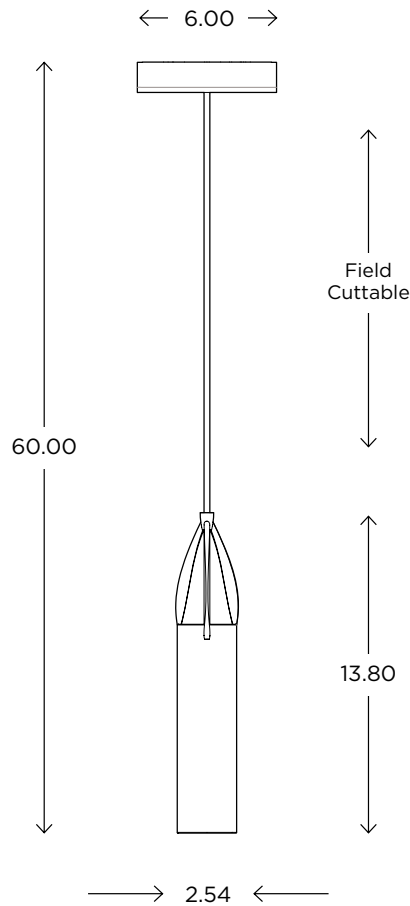

Petal SINGLE PENDANT

CUSTOM OPTIONS

Refer to the instructions for correct j-box placement and installation requirements.

Est. Weight: 6.02 lbs

MODEL
PETAL PENDANT // PET1

DIMENSIONS

Height: 60.00
Diameter: 6.00

FIXTURE TYPE

Pendant / P

DIFFUSER

Shiny Opal Glass / SO

FINISH

Brushed Nickel / BN
Polished Nickel / PN
Oil Rubbed Bronze / OB

LAMPING / VOLTAGE

INCANDESCENT / INC
[1] 60W T10 Medium Base
120V, dimming

FLUORESCENT / FL
[1] FT 18W 2G11 Base, 120V
non-dimming

RELATED PRODUCTS

PETAL PENDANT // PETT

CLIK SCONCE // CLK 1

ADA

LYRIC PENDANT // LYR12

CIRC SCONCE // CIRD

ADA