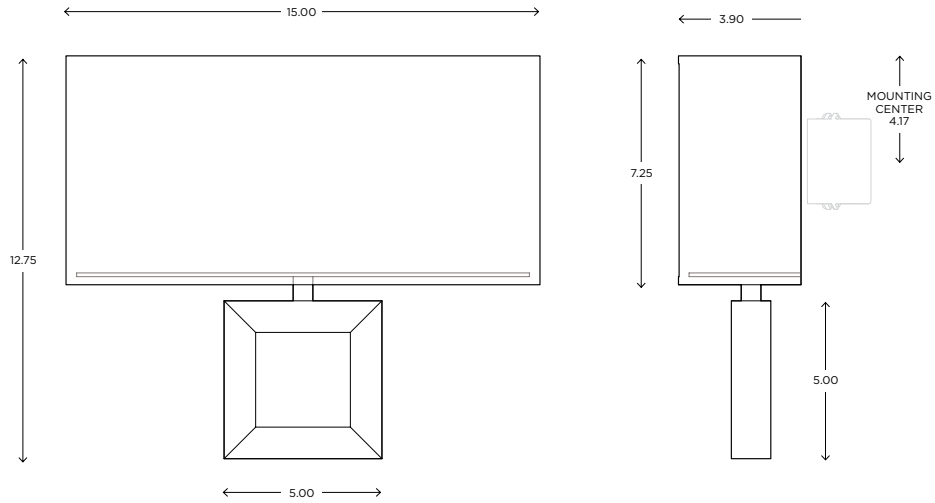

MODEL
ARCADIA SCONCE // ARCD