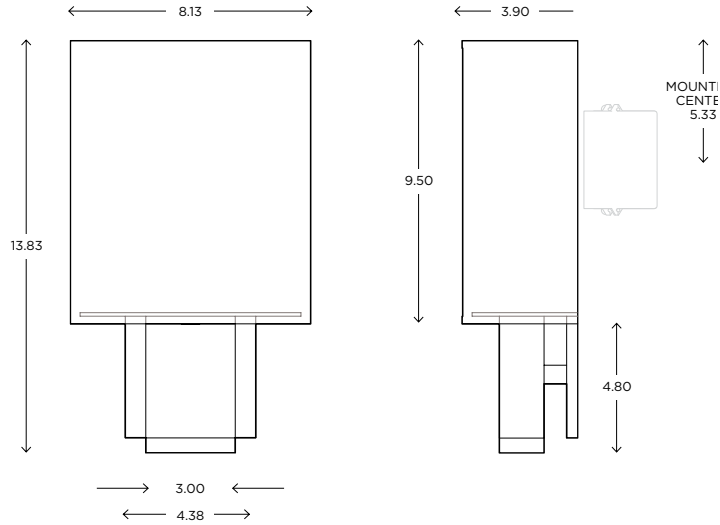

Boutique Dia

ADA CUSTOM OPTIONS

MODEL
DIA SCONCE // DIA1

MODEL
DIA SCONCE // DIAD