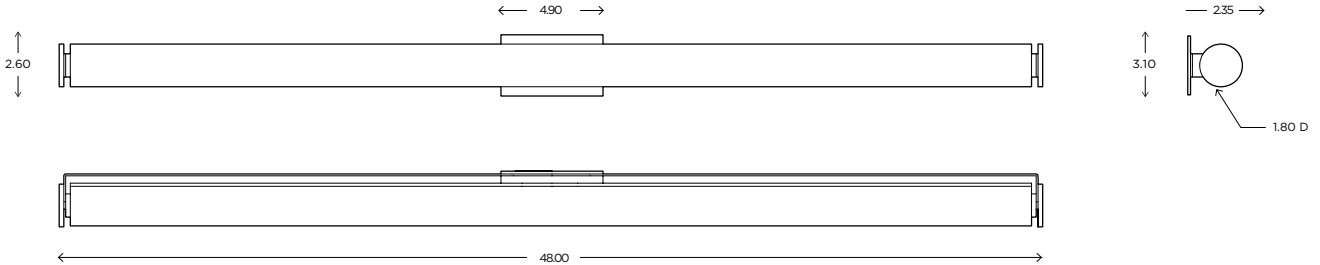

Icon 48

ADA CUSTOM OPTIONS

*Requires standard single gang jbox installed in same orientation as fixture

Refer to the instructions for correct j-box placement and installation requirements.

Fixture can be mounted VERTICALLY or HORIZONTALLY

Est. Weight: 9.00 lbs

MODEL
ICON SCONCE // ICON48

DIMENSIONS
Height: 48.00
Width: 2.60
Projection: 2.35

FIXTURE TYPE
ADA Sconce / A

DIFFUSER
Matte Opal Acrylic / MA

FINISH
Brushed Nickel / BN
Polished Nickel / PN
Polished Chrome / CH

LAMPING / VOLTAGE
LED / LED
[1] 60W LED Strip Module, 120V, dimming
*See Installation Instructions for recommended LED dimmers

RELATED PRODUCTS

CIRC SCONCE // CIR1
ADA

STUDIO SCONCE // STU 1
ADA

REFLEX SCONCE // REF1
ADA

CIRC PENDANT // CIRP