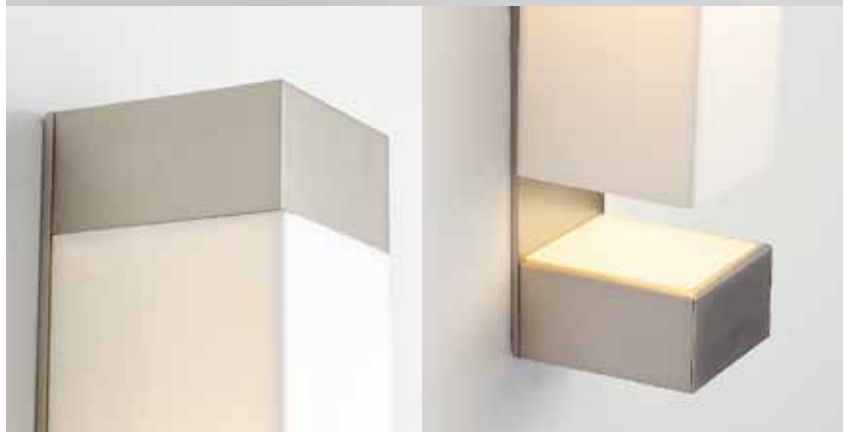

Finish shown: Brushed Nickel

Ayre Architectural Lighting
14 Bristol Drive, Unit B
South Easton, MA 02375

Tel 508.205.0545
Toll Free 877.722.AYRE
Fax 508.205.0548

ayrelight.com