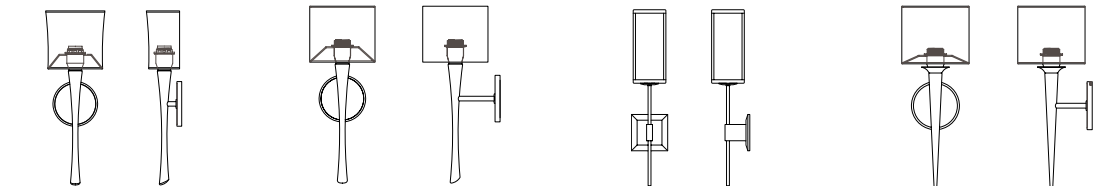

RELATED PRODUCTS EURO SCNCE // EUR1 EURO SCNCE // EUR2 DISTRICT SCNCE // DIS2 METRO SCNCE // MET2

Icon 18

ADA CUSTOM OPTIONS

The ICON linear series has a familiar aesthetic at first glance, making it a great choice for transitional and contemporary spaces. The full length diffuser appears to float off of its slim framework.