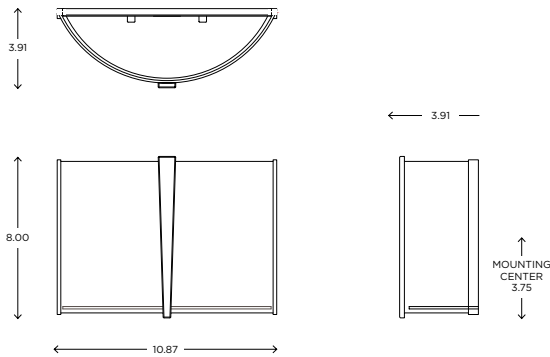

Lyric SCONCE

ADA CUSTOM OPTIONS

The subjective poetic form aptly describes the Lyric sconce by AYRE. Fluid and elegant, its lines are bound by precision machined metalwork, carefully chamfered and gradually tapered in the front. Its light is softened by a white opal acrylic main diffuser and bottom diffuser. Lamping options include LED, fluorescent, and incandescent.

DIMENSIONS

8.00"H x 10.87"W x 3.91"P

LAMPING / VOLTAGE

- [1] 60W Max Incandescent Candelabra Base
  610 Lumens, 2700K, 120V, dimming
- [1] 18/26/32W Fluorescent CFL GX24q-3 Base
  1200/1800/2400 Lumens, 3000K, 120V
  non-dimming
- [1] 12.5W LED Module
  1200 Lumens, 3000K, 120V, non-dimming

FINISH

Brushed Nickel, Polished Nickel, Oil Rubbed Bronze