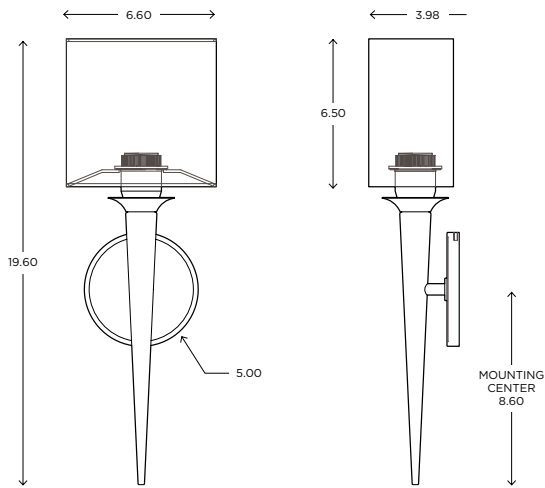

LYRIC PENDANT // LYR12

LYRIC PENDANT // LYR24

SIENA SCONCE // SIE1
ADA

METRO SCONCE // MET1
ADA

Metro 1

ADA CUSTOM OPTIONS

The Metro 1, like its sibling the Metro, is classical in essence and origin but highly refined in execution. It is crisp, clean and beautifully reinterpreted for today.