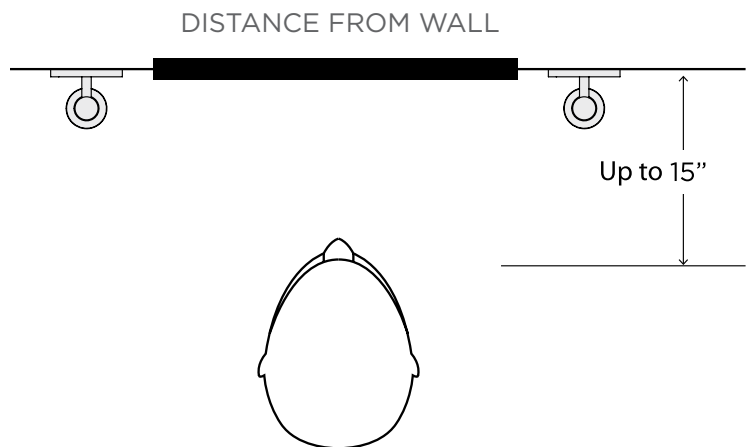

OUTPUT

In the modern workplace and home, luminance levels commonly range from between 10 and 100 FC [foot-candles]. In the bathroom, when functioning as a task light for personal grooming, the recommended light output averages 50FC.

Ayre Bath fixtures have been specifically designed to provide the required levels of light to enhance the grooming experience.