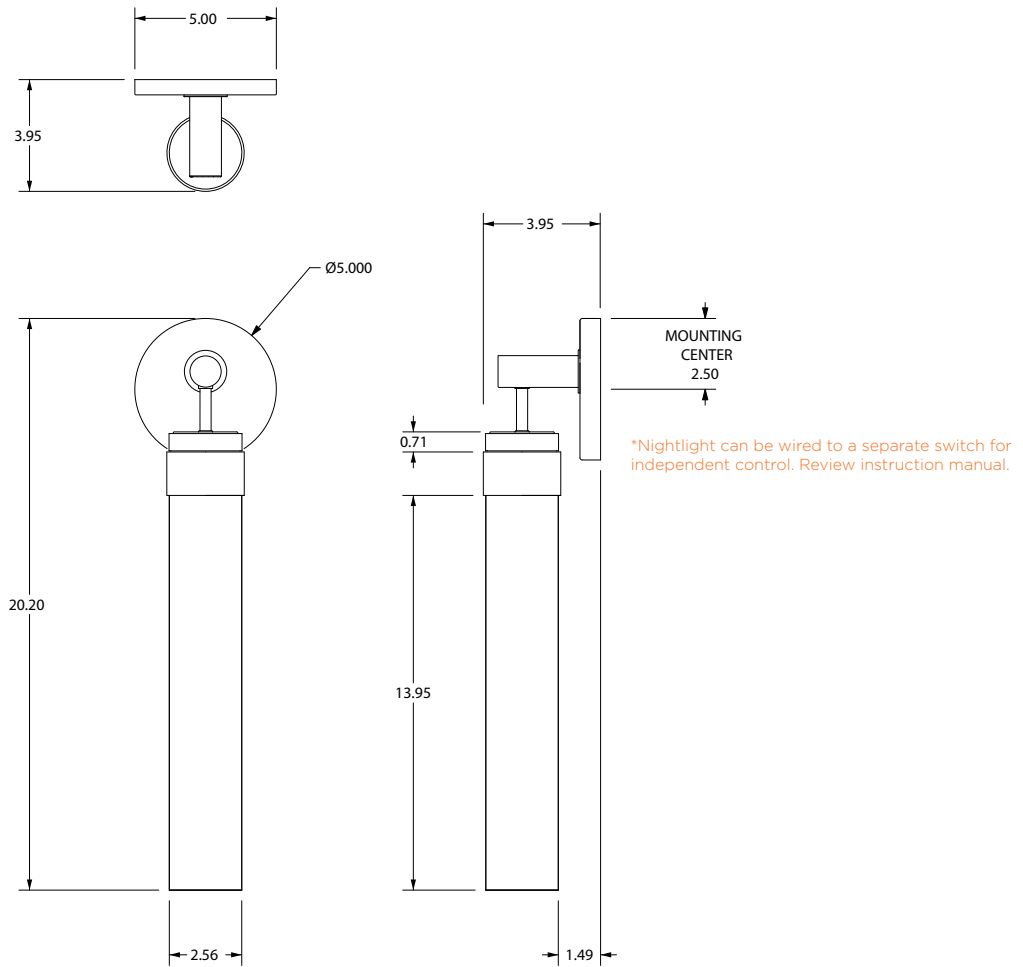

Est. Weight: 3.50 lbs

MODEL
PIXIE SCONCE // PIX1

DIMENSIONS
Height: 20.20
Width: 5.00
Projection: 3.95

FIXTURE TYPE
ADA Sconce / A

DIFFUSER
Matte Opal Glass / MO

FINISH
Satin Brass / SB
Brushed Nickel / BN
Polished Chrome / CH