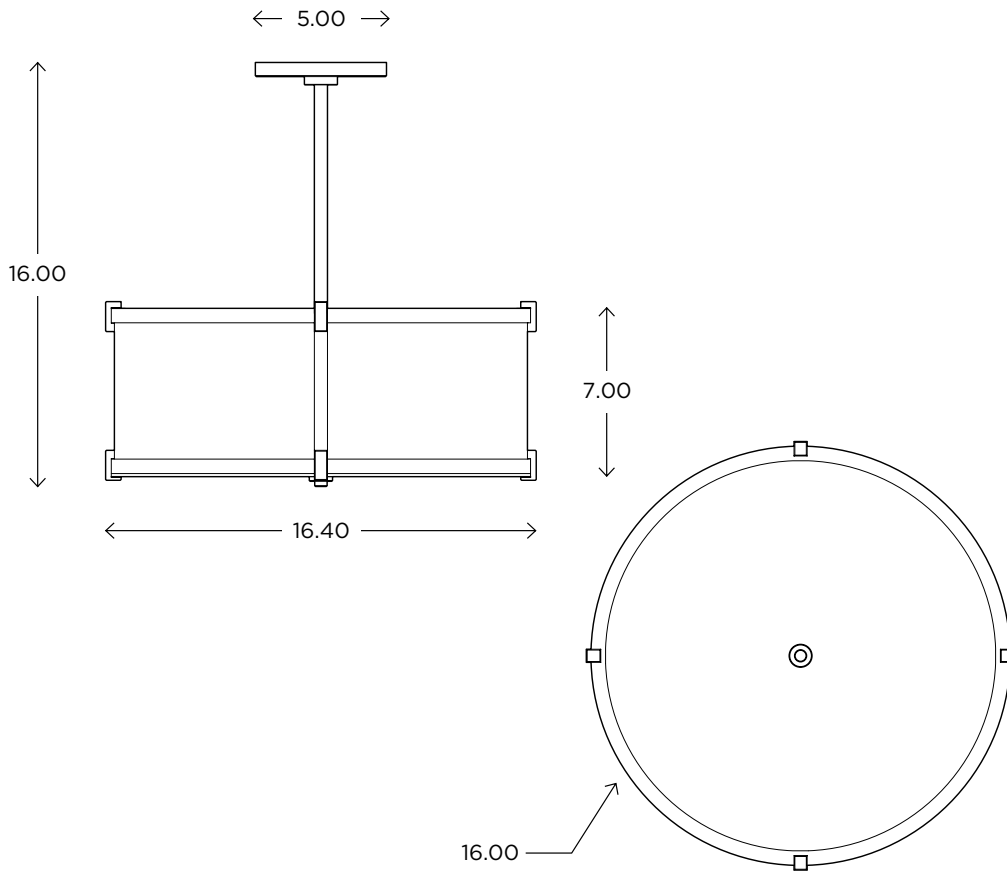

Refer to the instructions for correct j-box placement and installation requirements.

Est. Weight: 12.90 lbs

MODEL		DIMENSIONS	FINISH	LAMPING / VOLTAGE
LITEBOX PENDANT // LBP16		Height: 16.00 Diameter: 16.40	Brushed Nickel / BN Polished Nickel / PN Oil Rubbed Bronze / OB	INCANDESCENT / INC [2] 100W Max, Medium Base, 120V, dimming
		FIXTURE TYPE	CROSSBARS	FLUORESCENT / FL [2] CFL 18/26/32W GX24q-3 Base, 120V, non-dimming
		Pendant / P	CROSSBARS / C NO CROSSBARS / N	LED / LED [2] 9.5W Medium Base 120V, dimming
		DIFFUSER		
		Shiny Opal Acrylic / SA		