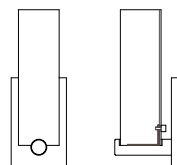

CLIK SCONCE // CLK 1
ADA