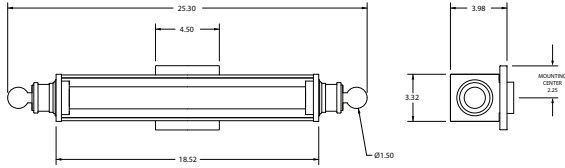

Charter

ADA CUSTOM OPTIONS

The Charter sconce delivers energy efficient LED lighting in a traditional form with full dimmability. The refined aesthetic enables the Charter to fit beautifully within a variety of designed spaces.

DIMENSIONS

25.30"H x 4.50"W x 3.98"P

LAMPING / VOLTAGE

[1] 21W LED Strip, 1512 Lumens (Nominal),
3000K, 120V, ELV Dimming

FINISH

Satin Brass, Brushed Nickel, Polished Nickel,
Polished Chrome