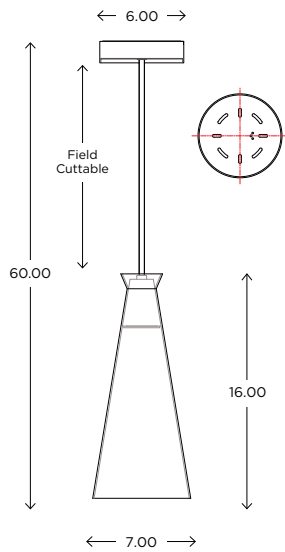

Naked Pendant

CUSTOM OPTIONS