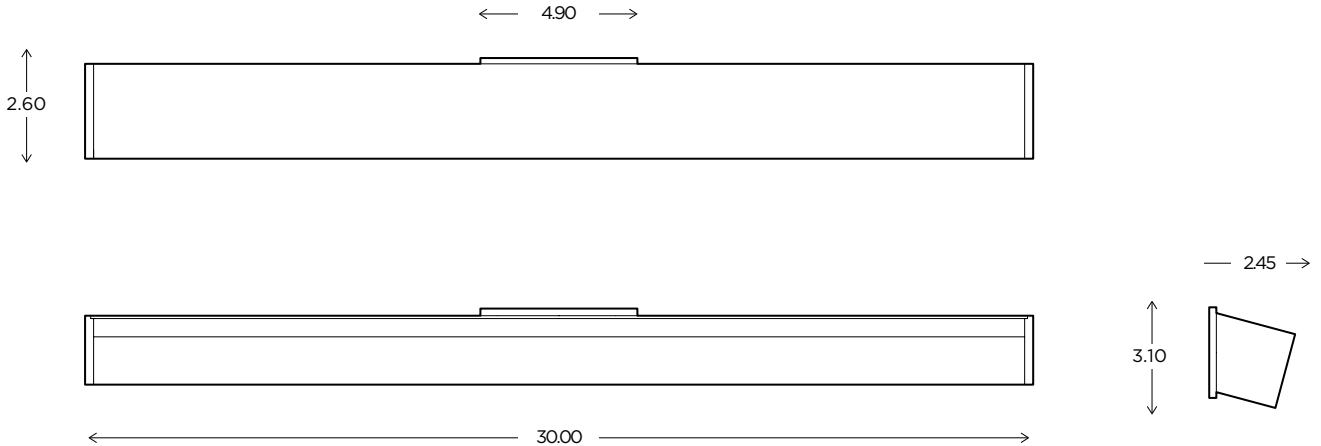

Axis 30

ADA CUSTOM OPTIONS

*Requires standard single gang jbox installed in same orientation as fixture

Refer to the instructions for correct j-box placement and installation requirements.

Fixture can be mounted VERTICALLY or HORIZONTALLY

Est. Weight: 4.50 lbs

MODEL
AXIS SCONCE // AXIS30

DIMENSIONS
Height: 30.00
Width: 2.60
Projection: 2.45

FIXTURE TYPE
ADA Sconce / A

DIFFUSER
Matte Opal Acrylic / MA

FINISH
Brushed Nickel / BN
Polished Nickel / PN
Polished Chrome / CH

LAMPING / VOLTAGE
LED / LED
[1] 36W LED Strip Module, 120V, dimming
*See Installation Instructions for recommended LED dimmers

RELATED PRODUCTS

CIRC SCONCE // CIR1
ADA

ICON SCONCE // ICON30
ADA

REFLEX SCONCE // REF1
ADA

CIRC PENDANT // CIRP