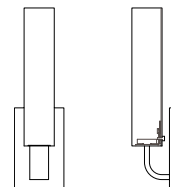

REFLEX SCONCE // REF1
ADA