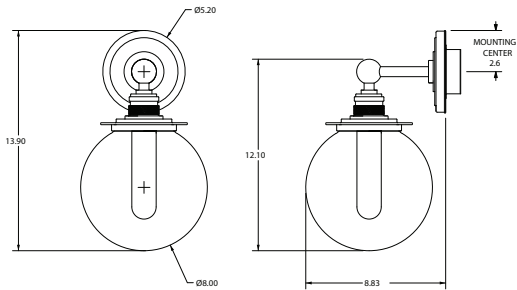

Porter

CUSTOM OPTIONS

The Porter sconce packs energy efficiency and modern technology into a classic form. Offered in two diffuser finishes, the custom LED engine illuminates your choice of either a clear or cased matte opal glass globe.

DIMENSIONS

13.90"H x 8.00"W x 8.83"P

LAMPING / VOLTAGE

[1] 10W Integrated LED, 850 Lumens (Nominal),
3000K, 120V, ELV Dimming

FINISH

Satin Brass, Brushed Nickel, Polished Nickel,
Polished Chrome