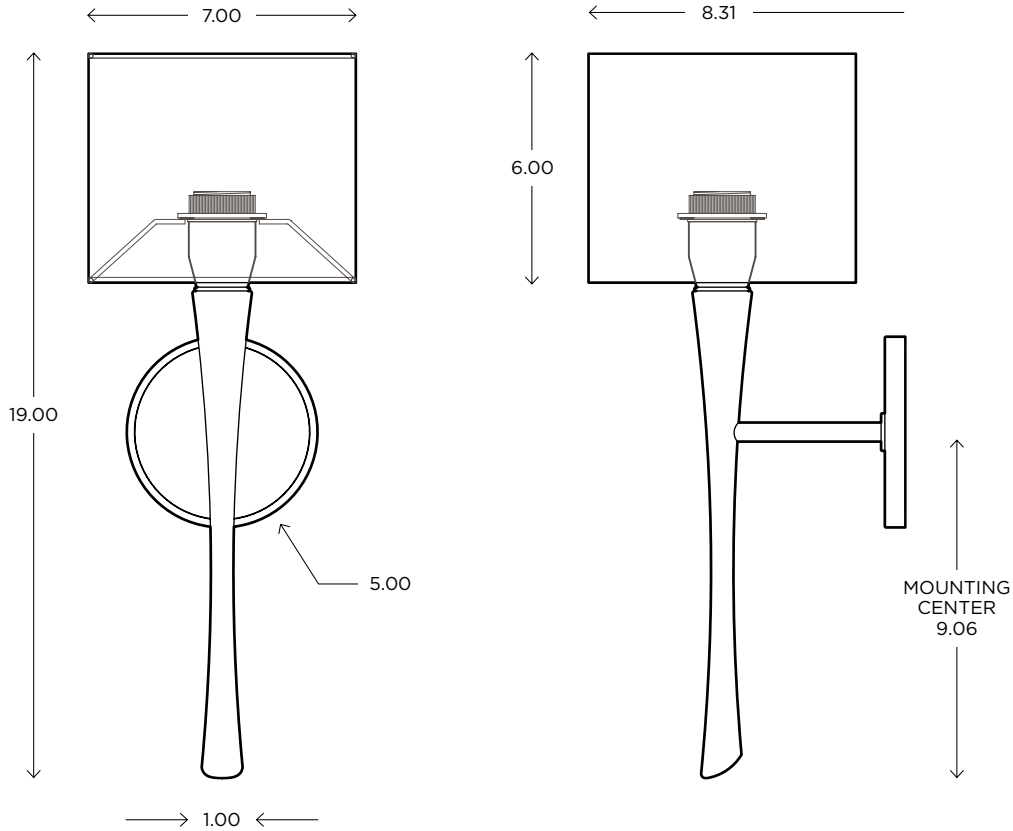

Euro 2

CUSTOM OPTIONS