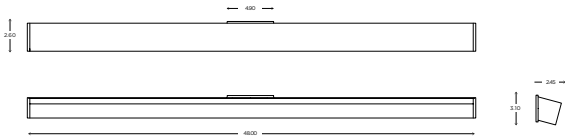

ayrelight.com

Axis 48

ADA CUSTOM OPTIONS

The AXIS is a unique and modern linear fixture. The directional body provides movement and functional light to any space. The AXIS can be installed in pairs on each side of a mirror as well as in a horizontal orientation from above. It is also a great solution for hospitality and corridor spaces.