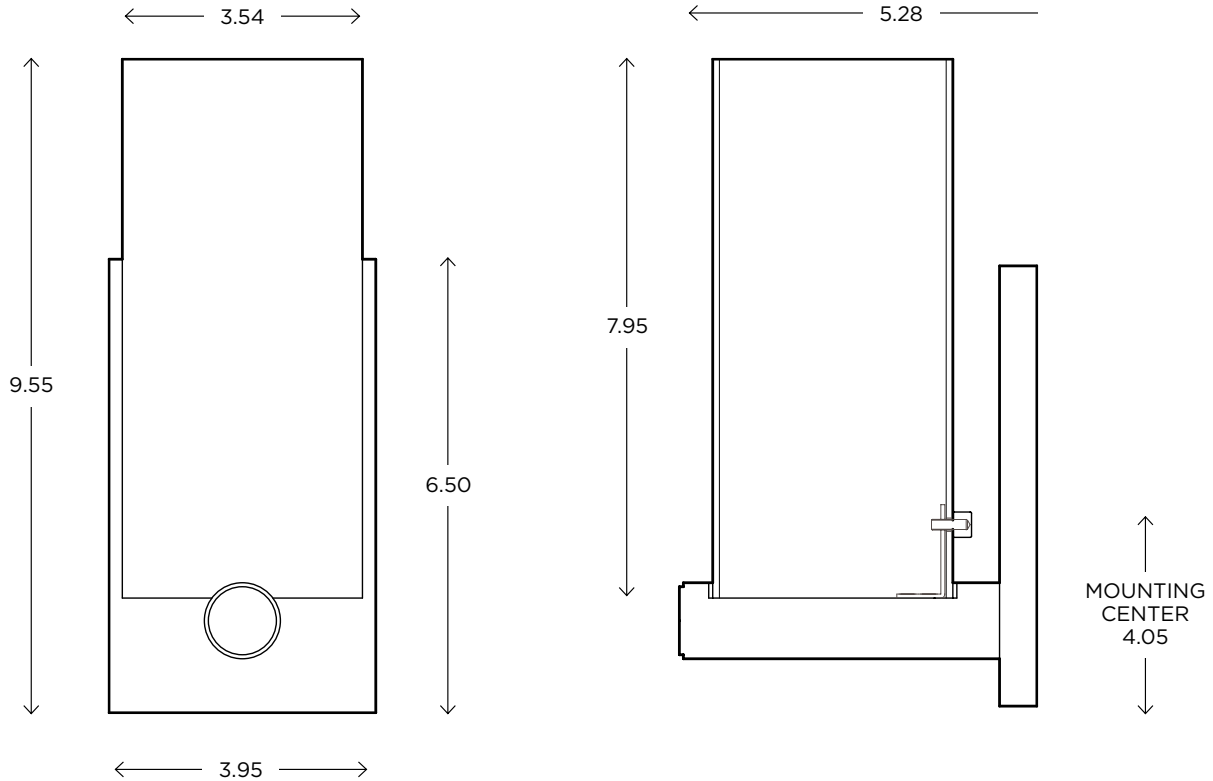

Clik 2

CUSTOM OPTIONS

Refer to the instructions for correct j-box placement and installation requirements.

Est. Weight: 5.35 lbs

MODEL

CLIK SCONCE // CLK2