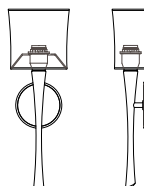

EURO SCONCE // EUR1

ADA