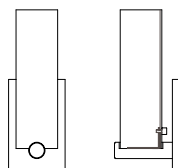

CLIK SCONCE // CLK 1
ADA