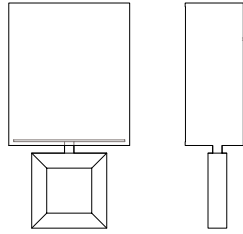

MODEL

ARCADIA SCONCE // ARC1

DIMENSIONS

Height: 15.00
Width: 8.13
Projection: 3.90

FIXTURE TYPE

ADA Sconce / A

DIFFUSER

White Shantung / WS

FINISH

Polished Aluminum / PA
Brushed Aluminum / BA
Oil Rubbed Bronze / OB

WOOD

Mahogany / MH
Bamboo / BB
Sapele / SP
Ebony / EB

LAMPING / VOLTAGE

INCANDESCENT / INC
[1] 60W Candelabra Base
120V, dimming
FLUORESCENT / FL
[1] CFL 18/26/32W GX24q-3
Base, 120V, non-dimming
LED / LED
[1] 12.5W Module, 3000K
120V, non-dimming