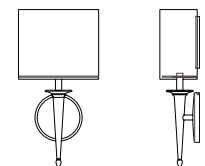

SIENA SCONCE // SIE1
ADA