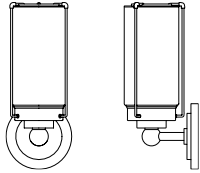

MODEL

PARK SCONCE // PAR1

DIMENSIONS

Height: 13.25
Width: 5.20
Projection: 5.90

FIXTURE TYPE

Sconce / S

DIFFUSER

Cased Shiny Opal / CS

FINISH

Brushed Nickel / BN
Polished Nickel / PN
Polished Chrome / CH
Oil Rubbed Bronze / OB

LAMPING / VOLTAGE

INCANDESCENT / INC
[1] 100W Medium Base
120V, dimming
FLUORESCENT / FL
[1] CFL 26W GX24q-3 Base
120V, non-dimming
LED / LED
[1] 9.5W Medium Base
120V, dimming

MODEL

PETAL PENDANT // PET1

DIMENSIONS

Height: 60.00
Diameter: 6.00

FIXTURE TYPE

Pendant / P

DIFFUSER

Shiny Opal Glass / SO

FINISH

Brushed Nickel / BN
Polished Nickel / PN
Oil Rubbed Bronze / OB

LAMPING / VOLTAGE

INCANDESCENT / INC
[1] 60W T10 Medium Base
120V, dimming
FLUORESCENT / FL
[1] FT 18W 2G11 Base, 120V
non-dimming