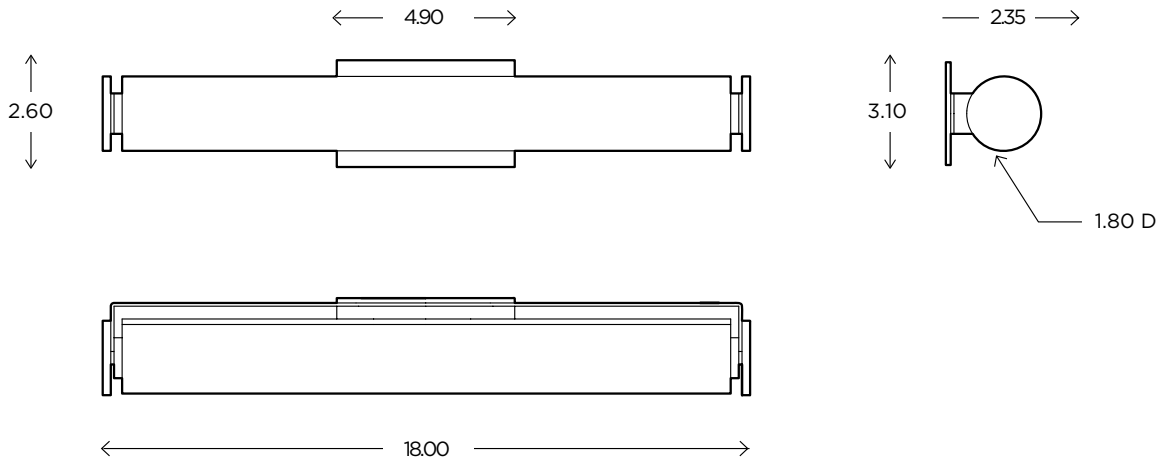

Icon 18

ADA CUSTOM OPTIONS

*Requires standard single gang jbox installed in same orientation as fixture

Refer to the instructions for correct j-box placement and installation requirements.

Fixture can be mounted VERTICALLY or HORIZONTALLY

Est. Weight: 3.00 lbs

MODEL
ICON SCONCE // ICON18

DIMENSIONS

Height: 18.00
Width: 2.60
Projection: 2.35

FIXTURE TYPE

ADA Sconce / A

DIFFUSER

Matte Opal Acrylic / MA

FINISH

Brushed Nickel / BN
Polished Nickel / PN
Polished Chrome / CH

LAMPING / VOLTAGE

LED / LED
[1] 21W LED Strip Module, 120V, dimming

*See Installation Instructions for recommended LED dimmers

RELATED PRODUCTS

CIRC SCONCE // CIR1

ADA

CLIK SCONCE // CLK 1

ADA

AXIS SCONCE // AXIS18

ADA

CIRC DUO R // CIRDR

ADA