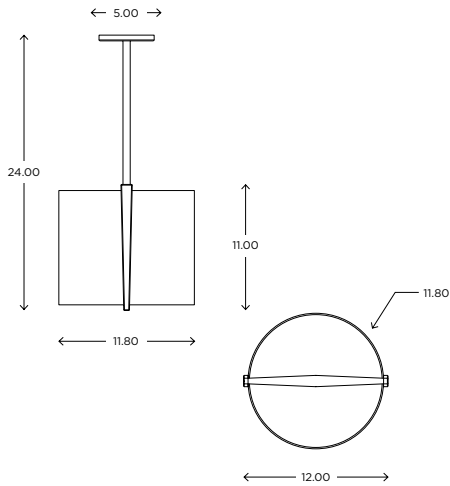

Lyric 12" PENDANT

CUSTOM OPTIONS

The Lyric Pendant's understated elegance is enhanced by gradually tapered and artfully chamfered metalwork. In its petite form it is quite charming. Lamping options include fluorescent and incandescent. It is part of the Lyric family and is also available as a matching ADA sconce.

DIMENSIONS

24.00"H x 12.00"D

LAMPING / VOLTAGE

- [1] 100W Max Incandescent Medium Base
  1250 Lumens, 2700K, 120V, dimming
- [1] 18/26/32W Fluorescent CFL GX24q-3 Base
  1200/1800/2400 Lumens, 3000K, 120V
  non-dimming
- [1] 9.5W LED 60W Equiv. Medium Base
  800 Lumens, 2700K, 120V, dimming

FINISH

Brushed Nickel, Polished Nickel, Oil Rubbed Bronze