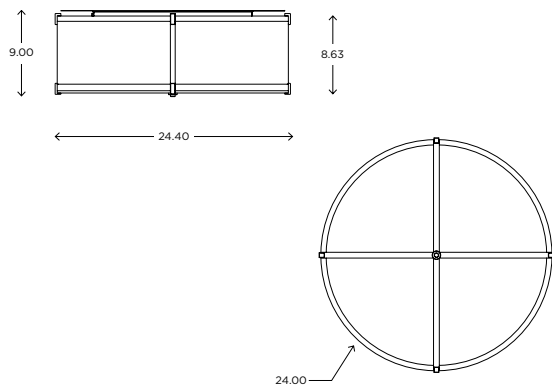

RELATED PRODUCTS

LITEBOX FLUSHMOUNT // LBF16

PETAL PENDANT // PETT

LYRIC PENDANT // LYR12

Litebox 24" FLUSHMOUNT

CUSTOM OPTIONS

The Litebox combines subtle elements of classical style with a respect for contemporary simplicity. The result is a fixture that complements almost any architectural space. It is available in custom sizes, levels of trim (with or without crossbars), as a flush mount or pendant, and with custom finishes, diffusers, and lamping.