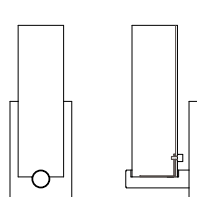

CLIK SCONCE // CLK 1
ADA