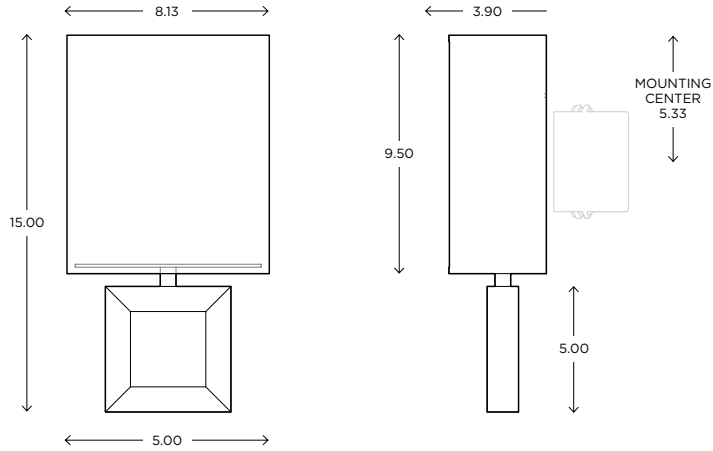

Boutique Arcadia

ADA CUSTOM OPTIONS

MODEL
ARCADIA SCONCE // ARC1