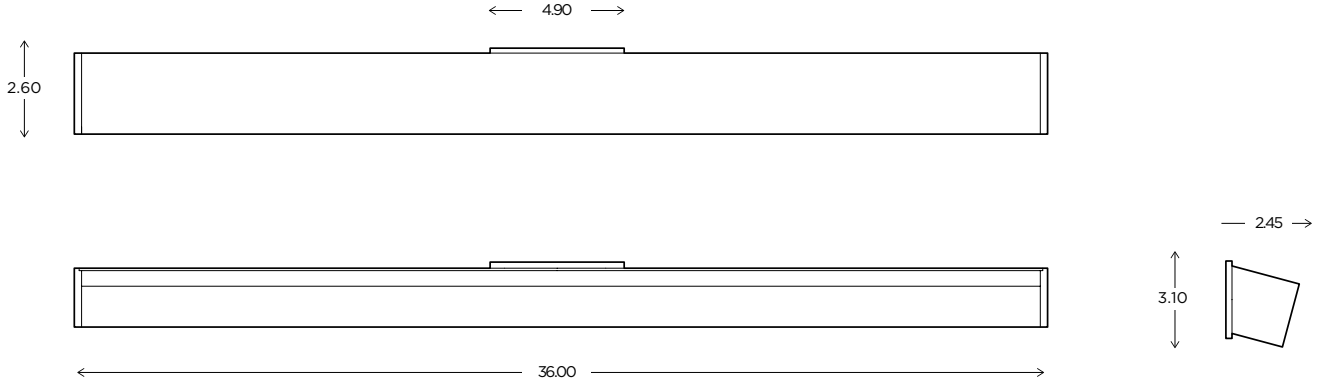

Axis 36

ADA CUSTOM OPTIONS

*Requires standard single gang jbox installed in same orientation as fixture

Refer to the instructions for correct j-box placement and installation requirements.

Fixture can be mounted VERTICALLY or HORIZONTALLY

Est. Weight: 6.00 lbs

MODEL
AXIS SCONCE // AXIS36

DIMENSIONS
Height: 36.00
Width: 2.60
Projection: 2.45

FIXTURE TYPE
ADA Sconce / A

DIFFUSER
Matte Opal Acrylic / MA

FINISH
Brushed Nickel / BN
Polished Nickel / PN
Polished Chrome / CH

LAMPING / VOLTAGE
LED / LED
[1] 45W LED Strip Module, 120V, dimming
*See Installation Instructions for recommended LED dimmers

RELATED PRODUCTS

CIRC SCONCE // CIR1
ADA

CLIK SCONCE // CLK 1
ADA

REFLEX SCONCE // REF1
ADA

ICON SCONCE // ICON36
ADA

Ayre Architectural Lighting
14 Bristol Drive, Unit B
South Easton, MA 02375

Tel 508.205.0545
Toll Free 877.722.AYRE
Fax 508.205.0548

ayrelight.com