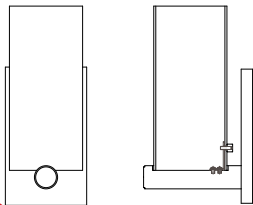

DIMENSIONS

Height: 9.55
Width: 3.95
Projection: 5.28

FIXTURE TYPE

Sconce / S

DIFFUSER

Shiny Opal Glass / SO

FINISH

Brushed Nickel / BN
Polished Nickel / PN
Polished Chrome / CH

LAMPING / VOLTAGE

INCANDESCENT / INC
[1] 60W T10 Medium Base
120V, dimming

FLUORESCENT / FL

[1] CFL 26/32W GX24q-3
Base, 120V, non-dimming

LED / LED
[1] 3000K 120V

MODEL

FIXTURE TYPE

DIFFUSER

FINISH

LAMPING

CLK2

S

SO

CH

FL

ORDER CODE: CLK2-S-SO-CH-FL