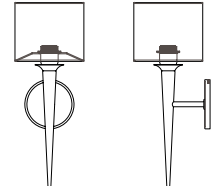

RELATED PRODUCTS

DISTRICT SCONCE // DIS1
ADA

EURO SCONCE // EUR2

VERTEX SCONCE // VER1

METRO SCONCE // MET2

Euro 1

ADA CUSTOM OPTIONS

An organic style sweeps across Euro with continental charm. The flowing taper of the stem appears to move toward the light beautifully, diffused through a white shantung fabric drum shade that is also tapered at the waist for ADA compliancy.