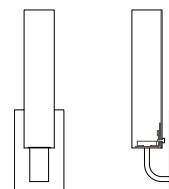

REFLEX SCONCE // REF1
ADA