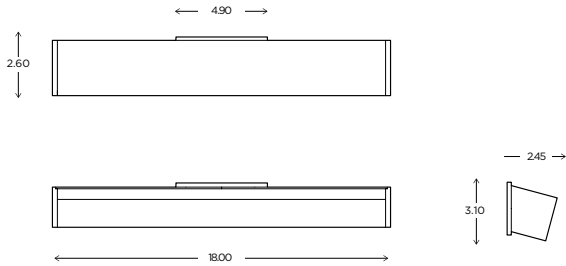

Custom Lighting
Custom Litebox

LINEAR LED
ICON 24" SCONCE

Axis 18

ADA CUSTOM OPTIONS

The AXIS is a unique and modern linear fixture. The directional body provides movement and functional light to any space. The AXIS can be installed in pairs on each side of a mirror as well as in a horizontal orientation from above. It is also a great solution for hospitality and corridor spaces.