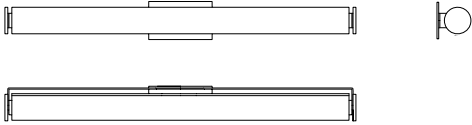

Icon

ADA CUSTOM OPTIONS

The ICON linear has a familiar aesthetic at first glance, making it a great choice for transitional and contemporary spaces. The full-length diffuser appears to float off of its slim framework. Available in a variety of lengths to compliment all standard mirrors/cabinets in the market.

LAMPING / VOLTAGE

ICON18

[1] 21W LED Strip, 1512 Lumens (Nominal),
3000K, 120V, ELV dimming

ICON24

[1] 24W Fluorescent T5HO Bipin Base
1860 Lumens (Nominal), 3000K, 120V,
non-dimming

[1] 30W LED Strip, 1900 Lumens (Nominal),
3000K, 120V, ELV dimming

ICON30

[1] 36W LED Strip, 2592 Lumens (Nominal),
3000K, 120V, ELV dimming

ICON36

[1] 45W LED Strip, 3240 Lumens (Nominal),
3000K, 120V, ELV dimming

ICON48

[1] 60W LED Strip, 4320 Lumens (Nominal),
3000K, 120V, ELV dimming

FINISH

Brushed Nickel, Polished Nickel, Polished Chrome
*Satin Brass (see tech specs)

DIFFUSER

Matte Opal Acrylic

Customize this fixture to your specific needs

*Requires standard single gang jbox
installed in same orientation as fixture

*Satin Brass finish may require longer leadtimes

Fixture can be mounted VERTICALLY or HORIZONTALLY