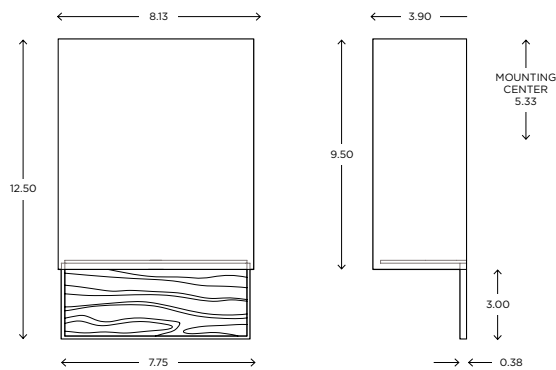

Boutique Azura

ADA CUSTOM OPTIONS

The Azura sconce is offered in a variety of distinctive wood species, metal finishes, and lamping options. Azura focuses attention on conservation and sustainability. We use repurposed and renewable wood, reclaimed and recycled aluminum, and offer the option of energy efficient fluorescent or LED technology.

DIMENSIONS

12.50"H x 8.13"W x 3.90"P

LAMPING / VOLTAGE

- [1] 60W Max Incandescent Candelabra Base
  610 Lumens, 2700K, 120V, dimming
- [1] 18/26/32W Fluorescent CFL GX24q-3 Base
  1200/1800/2400 Lumens, 3000K, 120V
  non-dimming
- [1] 12.5W LED Module
  1200 Lumens, 3000K, 120V, non-dimming

FINISH

Polished Aluminum, Brushed Aluminum,
Oil Rubbed Bronze
+
Mahogany, Sapele, Ebony