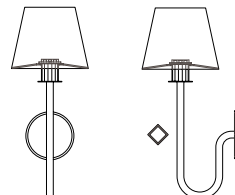

VERTEX SCONCE // VER1