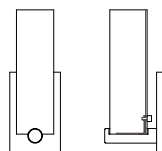

CLIK SCONCE // CLK 1

ADA