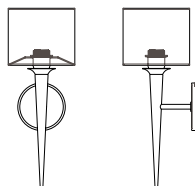

RELATED PRODUCTS

METRO SCONCE // MET2