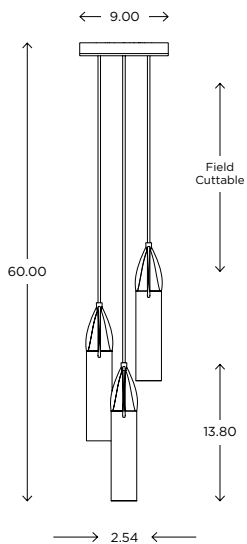

Petal TRIPLE PENDANT

CUSTOM OPTIONS

The Petal triple pendant expands upon the playfulness of the Petal single. It can be customized in any number of iterations: a linear version is also available.

DIMENSIONS

60.00"H x 9.00"D

Field adjustable cord

6ft cord supplied

LAMPING / VOLTAGE

[3] 60W Max Incandescent T10 Medium Base
635 Lumens, 2700K, 120V, dimming

[3] 18W Fluorescent CFL 2G11 Base
1250 Lumens, 3000K, 120V, non-dimming

FINISH

Brushed Nickel, Polished Nickel, Oil Rubbed Bronze