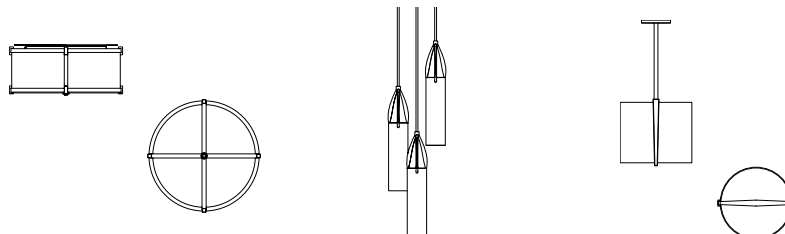

RELATED PRODUCTS

LITEBOX FLUSHMOUNT // LBF16

PETAL PENDANT // PETT

LYRIC PENDANT // LYR12

Litebox 24" FLUSHMOUNT

CUSTOM OPTIONS

The Litebox combines subtle elements of classical style with a respect for contemporary simplicity. The result is a fixture that complements almost any architectural space. It is available in custom sizes, levels of trim (with or without crossbars), as a flush mount or pendant, and with custom finishes, diffusers, and lamping.