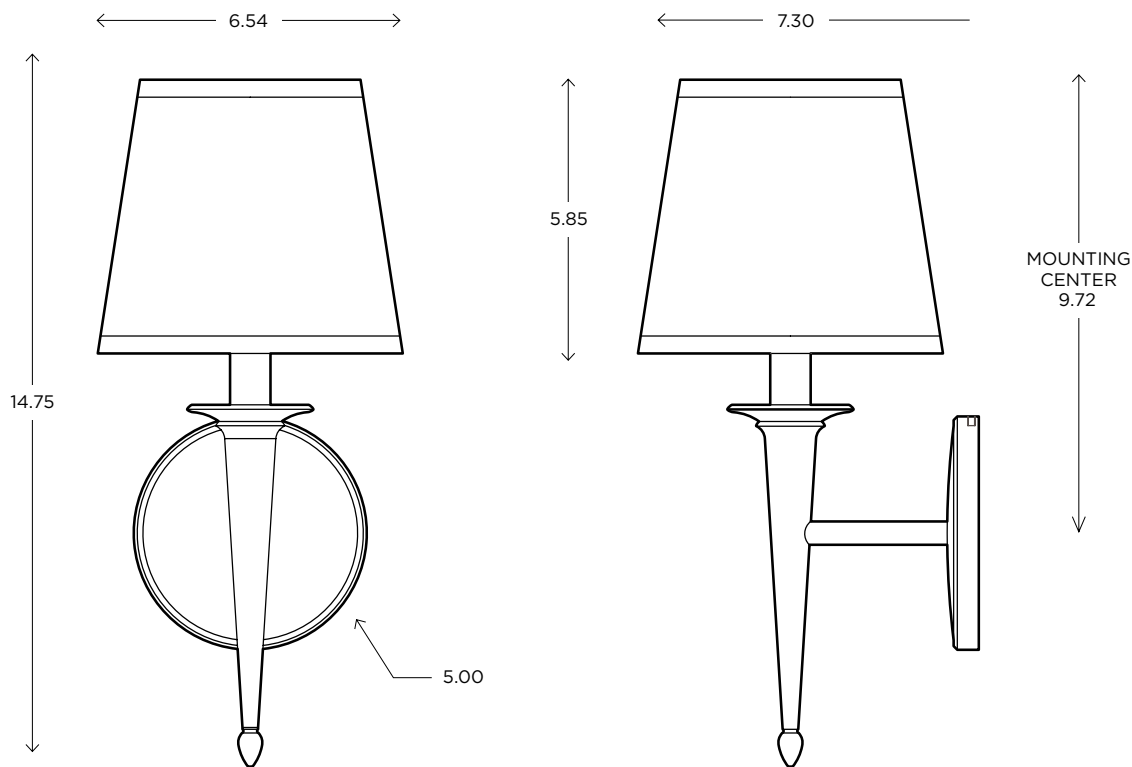

Siena 2

CUSTOM OPTIONS

Refer to the instructions for correct j-box placement and installation requirements.

Est. Weight: 4.94 lbs

MODEL SIENA SCONCE // SIE2		DIMENSIONS Height: 14.75 Width: 6.54 Projection: 7.30	FINISH Brushed Nickel / BN Polished Nickel / PN Oil Rubbed Bronze / OB	LAMPING / VOLTAGE INCANDESCENT / INC [1] 100W Max, Medium Base, 120V, dimming FLUORESCENT / FL [1] CFL 18W GX24q-2 Base 120V, non-dimming LED / LED [1] 9.5W Medium Base 120V, dimming
		FIXTURE TYPE Sconce / S		
		DIFFUSER White Shantung / WS		

RELATED PRODUCTS	SIENA SCONCE // SIE1 ADA	SIENA SCONCE // SIED ADA	METRO SCONCE // MET2	CYGNUS SCONCE // CYG1