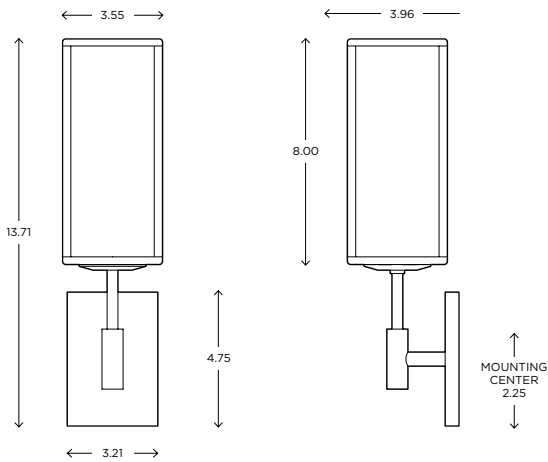

District 1

ADA CUSTOM OPTIONS

Almost industrial in tone, District is forged of solid brass. Its mass is deftly balanced by a simple but tailored white shantung shade with defined edges. Available in fluorescent and incandescent lamping and numerous finishes.

DIMENSIONS

13.71"H x 3.55"W x 3.96"P

LAMPING / VOLTAGE

- [1] 60W Max Incandescent T10 Medium Base
  635 Lumens, 2700K, 120V, dimming
- [1] 18W Fluorescent CFL GX24q-2 Base
  1200 Lumens, 3000K, 120V, non-dimming

FINISH

Brushed Nickel, Polished Nickel, Oil Rubbed Bronze

DIFFUSER

White Shantung

Acrylic Available (additional cost)

Customize this fixture to your specific needs

*Requires standard single gang jbox
installed in same orientation as fixture