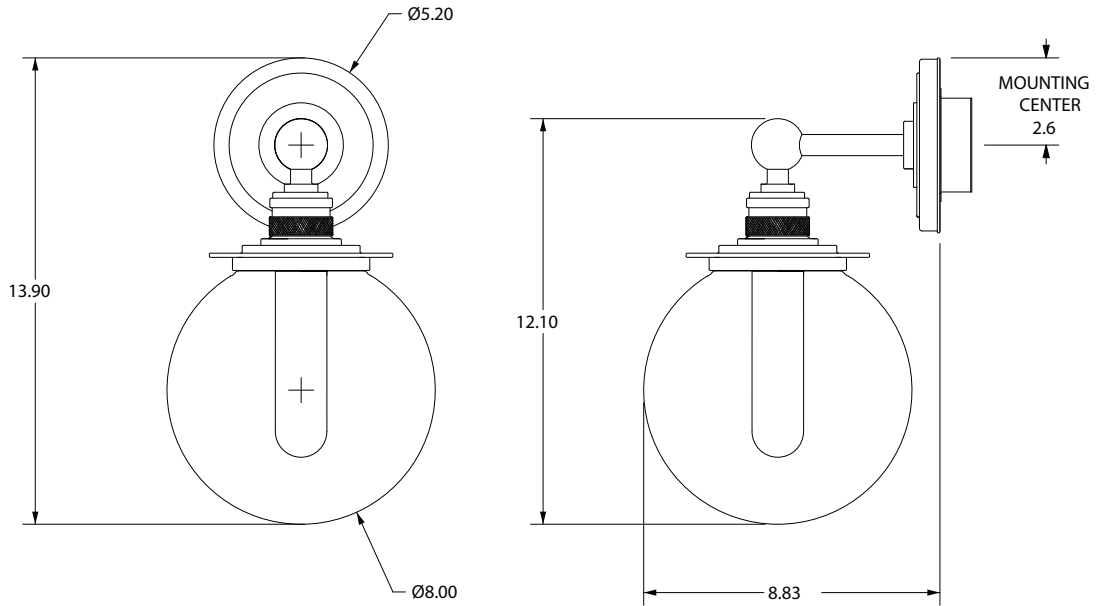

Porter

CUSTOM OPTIONS

Fixture can be mounted vertically UP or DOWN

Est. Weight: 4.25 lbs

MODEL

PORTER SCONCE // POR1

DIMENSIONS

Height: 10.14
Width: 8.00

FIXTURE TYPE

Sconce / S

DIFFUSER

Clear Glass / CL
Cased Matte Opal Glass / CM

FINISH

Satin Brass / SB
Brushed Nickel / BN
Polished Nickel / PN
Polished Chrome / CH

LAMPING / VOLTAGE

LED / LED
[1] 10W LED Module, 120V,
ELV Dimming
*See Installation Instructions for
recommended LED dimmers

Damp Location Rating

RELATED PRODUCTS

CHARTER SCONCE // CHA1
ADA

CLIK SCONCE // CLK 1
ADA

REFLEX SCONCE // REF1
ADA

CIRC PENDANT // CIRP