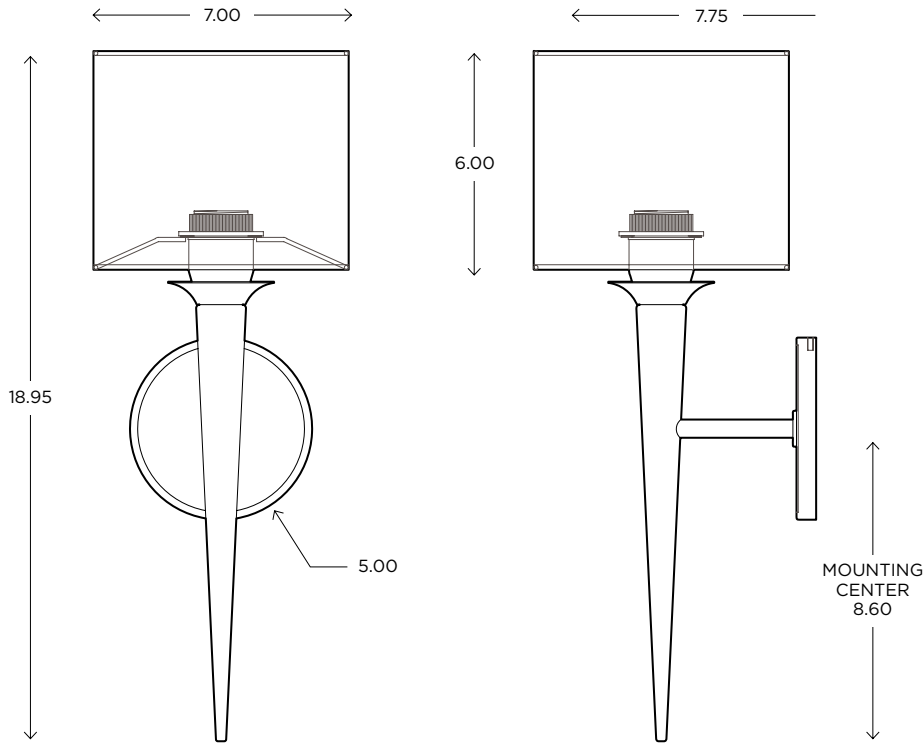

Metro 2

CUSTOM OPTIONS

Refer to the instructions for correct j-box placement and installation requirements.

Est. Weight: 6.19 lbs

MODEL METRO SCONCE // MET2		DIMENSIONS Height: 18.95 Width: 7.00 Projection: 7.75	FINISH Brushed Nickel / BN Polished Nickel / PN Oil Rubbed Bronze / OB	LAMPING / VOLTAGE INCANDESCENT / INC [1] 100W Max, Medium Base, 120V, dimming FLUORESCENT / FL [1] CFL 18W GX24q-2 Base 120V, non-dimming LED / LED [1] 9.5W Medium Base 120V, dimming
FIXTURE TYPE Sconce / S	DIFFUSER White Shantung / WS			

RELATED PRODUCTS	METRO SCONCE // MET1 ADA	EURO SCONCE // EUR2	DISTRICT SCONCE // DIS2	SIENA SCONCE // SIE2