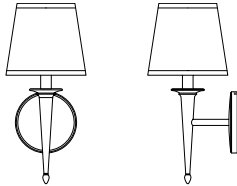

DIMENSIONS
Height: 14.75
Width: 6.54
Projection: 7.30

FIXTURE TYPE
Sconce / S

DIFFUSER
White Shantung / WS

FINISH
Brushed Nickel / BN
Polished Nickel / PN
Oil Rubbed Bronze / OB

LAMPING / VOLTAGE
INCANDESCENT / INC
[1] 100W Max Medium Base
120V, dimming

FLUORESCENT / FL
[1] CFL 18W GX24q-2 Base
120V, non-dimming

LED / LED
[1] 9.5W Medium Base
120V, dimming

MODEL
SIENA SCONCE // SIED