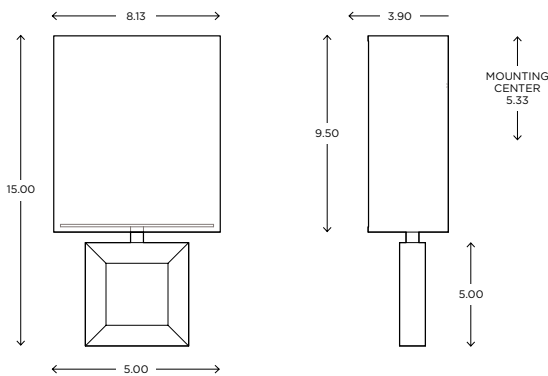

Boutique Arcadia

ADA CUSTOM OPTIONS

The Arcadia sconce is offered in a variety of distinctive wood species, metal finishes and lamping options. Arcadia focuses attention on conservation and sustainability. We use repurposed and renewable wood, reclaimed and recycled aluminum, and offer the option of energy efficient fluorescent or LED technology.

DIMENSIONS

15.00"H x 8.13"W x 3.90"P

LAMPING / VOLTAGE

- [1] 60W Max Incandescent Candelabra Base
  610 Lumens, 2700K, 120V, dimming
- [1] 18/26/32W Fluorescent CFL GX24q-3 Base
  1200/1800/2400 Lumens, 3000K, 120V
  non-dimming
- [1] 12.5W LED Module
  1200 Lumens, 3000K, 120V, non-dimming

FINISH

Polished Aluminum, Brushed Aluminum,
Oil Rubbed Bronze
+
Mahogany, Sapele, Bamboo, Ebony