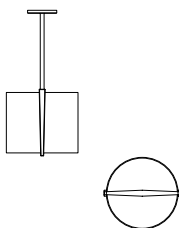

RELATED PRODUCTS

LYRIC PENDANT // LYR12