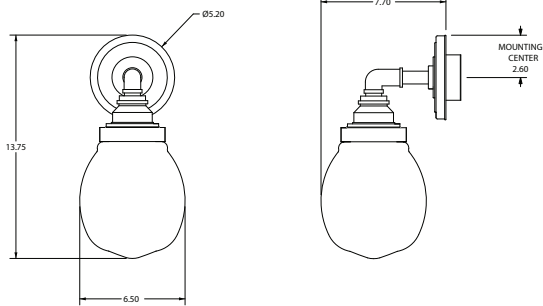

Morgan

CUSTOM OPTIONS

The Morgan, a farmhouse inspired sconce, takes its design cues from traditional hand tools while balancing soft details like the opal glass diffuser from antique glass vessels. The knurled collar invites the user to touch and tighten the glass diffuser to its body. An energy efficient LED light engine illuminates the closed diffuser.

DIMENSIONS

13.75"H x 6.50"W x 7.70"P

LAMPING / VOLTAGE

[1] 10W Integrated LED, 850 Lumens (Nominal),
3000K, 120V, ELV Dimming

FINISH

Satin Brass, Brushed Nickel, Polished Nickel,
Polished Chrome