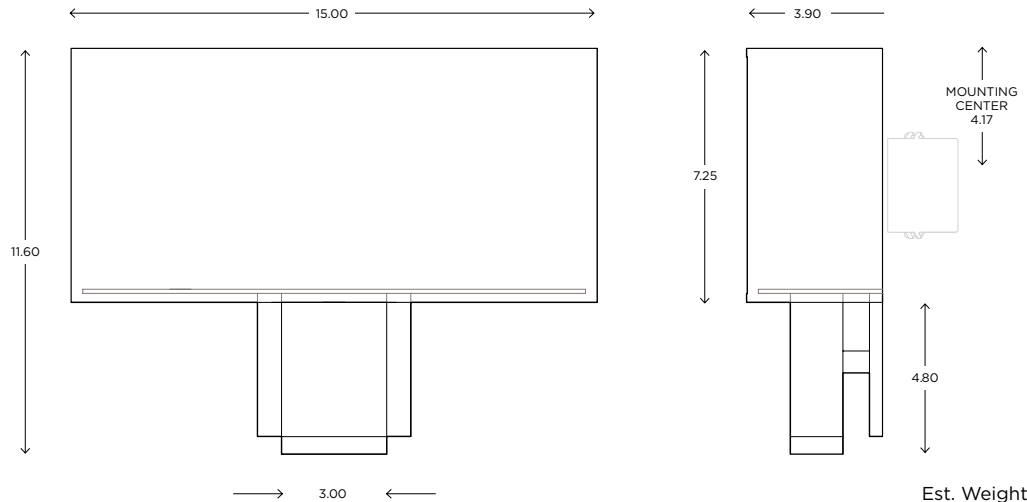

This fixture mounts independently from diffuser/backplate. The outlet box is located behind the diffuser.

Refer to the instructions for correct j-box placement and installation requirements.

Est. Weight: 3.65 lbs

MODEL
DIA SCONCE // DIA1