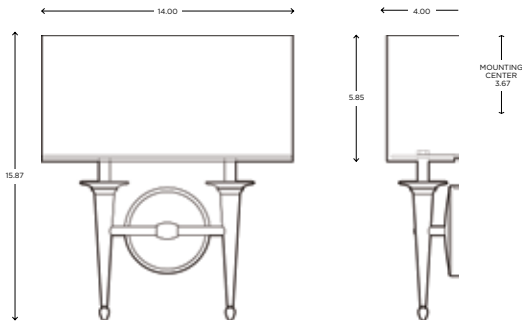

Siena Duo

ADA CUSTOM OPTIONS

The Siena Duo features a half round rolled shade that tucks tightly to the wall. It exhibits a traditional-transitional design capable of being illuminated with energy saving LEDs.

DIMENSIONS

15.87"H x 14.00"W x 4.00"P

LAMPING / VOLTAGE

[2] 60W Max Incandescent Candelabra Base
610 Lumens, 2700K, 120V, dimming

[2] 18W Fluorescent CFL GX24q-2 Base
1200 Lumens, 3000K, 120V, non-dimming

[2] 12.5W LED Module
1200 Lumens, 3000K, 120V, non-dimming

FINISH

Brushed Nickel, Polished Nickel, Oil Rubbed Bronze

DIFFUSER

White Shantung

Acrylic Available (additional cost)

Customize this fixture to your specific needs