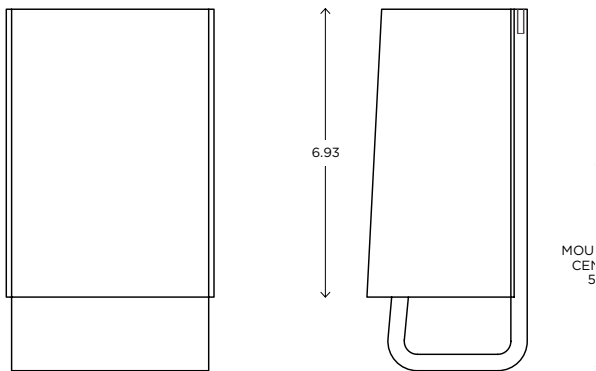

Kyoto 1

ADA CUSTOM OPTIONS

The Kyoto 1 is diminutive but perfectly suited for many locations where compelling style is required. Like its larger sibling, the Kyoto 1 offers a serene flow of light that spills out over the near fluid metalwork. It is at once composed, yet energetic in its form.

DIMENSIONS

8.70"H x 5.00"W x 3.86"P

LAMPING / VOLTAGE

- [1] 60W Max Incandescent Candelabra Base
  610 Lumens, 2700K, 120V, dimming
- [1] 18W Fluorescent CFL GX24q-2 Base
  1200 Lumens, 3000K, 120V, non-dimming
- [1] 12.5W LED Module
  1200 Lumens, 3000K, 120V, non-dimming

FINISH

Brushed Nickel, Polished Nickel, Oil Rubbed Bronze

DIFFUSER

White Shantung
Acrylic Available (additional cost)

Customize this fixture to your specific needs