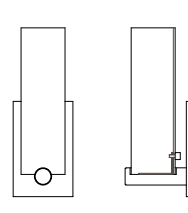

CLIK SCONCE // CLK1
ADA