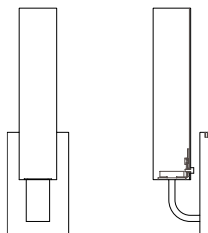

MODEL

REFLEX SCONCE // REF1

DIMENSIONS

Height: 14.45
Width: 3.95
Projection: 3.56

FIXTURE TYPE

ADA Sconce / A

DIFFUSER

Cased Shiny Opal Glass / CS

FINISH

Brushed Nickel / BN
Polished Nickel / PN
Polished Chrome / CH

LAMPING / VOLTAGE

INCANDESCENT / INC
[1] 60W T10 Medium Base
120V, dimming
FLUORESCENT / FL
[1] FT 18W 2G11 Base, 120V
non-dimming