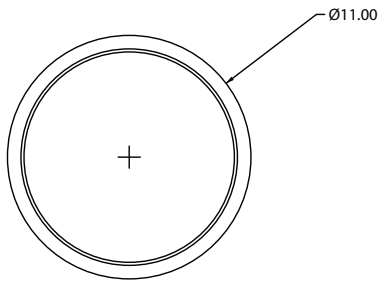

Surface mount can be mounted on CEILING or WALL

Est. Weight:
11" - 5.00 lbs
18" - 11.50 lbs

MODEL
REVO 11 // REVO11

DIMENSIONS
Diameter: 11.00
Projection: 1.60

FIXTURE TYPE
ADA / A

DIFFUSER
Matte Opal Acrylic / MA
w/ Light Guide Technology

FINISH
Satin Brass / SB
Brushed Nickel / BN
Polished Chrome / CH

LAMPING / VOLTAGE
LED / LED
[1] 25W 1010lm, 120/277V,
UNV. Dimming
ELV/TRIAC/0-10V

MODEL
REVO 18 // REVO18

DIMENSIONS
Diameter: 18.00
Projection: 1.60

FIXTURE TYPE
ADA / A

DIFFUSER
Matte Opal Acrylic / MA
w/ Light Guide Technology

FINISH
Satin Brass / SB
Brushed Nickel / BN
Polished Chrome / CH

LAMPING / VOLTAGE
LED / LED
[1] 38W 1968lm, 120/277V,
UNV. Dimming
ELV/TRIAC/0-10V