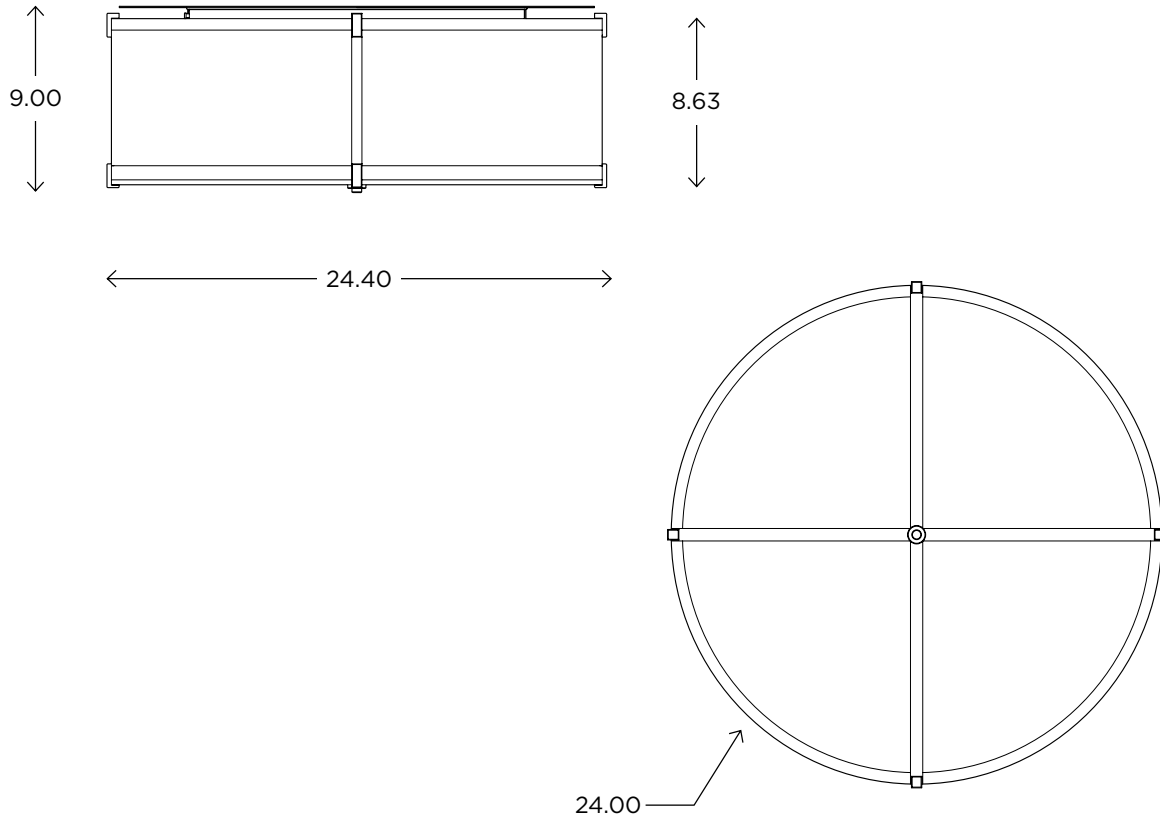

Litebox 24" FLUSHMOUNT

CUSTOM OPTIONS

Refer to the instructions for correct j-box placement and installation requirements.

Est. Weight: 23.81 lbs

MODEL LITEBOX FLUSHMOUNT // LBF24		DIMENSIONS Height: 9.00 Diameter: 24.40 FIXTURE TYPE Flushmount / F DIFFUSER Shiny Opal Acrylic / SA	FINISH Brushed Nickel / BN Polished Nickel / PN Oil Rubbed Bronze / OB CROSSBARS CROSSBARS / C NO CROSSBARS / N	LAMPING / VOLTAGE INCANDESCENT / INC [3] 100W Max, Medium Base, 120V, dimming FLUORESCENT / FL [3] CFL 18/26/32W GX24q-3 Base, 120V, non-dimming LED / LED [3] 9.5W Medium Base 120V, dimming

RELATED PRODUCTS	LITEBOX PENDANT // LBP24	PETAL PENDANT // PETT	LYRIC PENDANT // LYR24	RIO SCONCE // RIO1 ADA