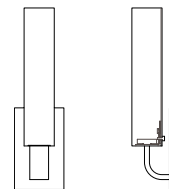

REFLEX SCONCE // REF1
ADA