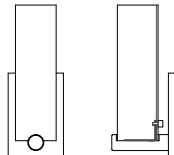

RELATED PRODUCTS

PORTER SCNCE // POR1

CLIK SCNCE // CLK 1

ADA

NAKED PENDANT // NAK1

CIRC PENDANT // CIRP

AYRE Lighting Group, Inc.
14 Bristol Drive, Unit B
South Easton, MA 02375

Tel 508.205.0545
Toll Free 877.722.AYRE
info@ayrelight.com

ayrelight.com