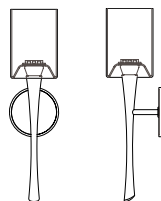

EURO SCONCE // EUR3