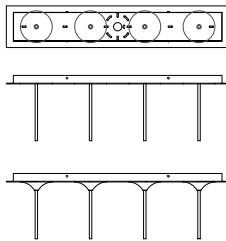

DIMENSIONS
Height: 84.00
Width: 32.00
Glass Dia: 7.00

CANOPY
Flat / F
Droplet / D

FIXTURE TYPE
Pendant / P

DIFFUSER
Clear Glass / CL

FINISH
Matte Black / MB
Brushed Nickel / BN
Polished Chrome / CH

CORDSET OPTIONS
Cork w/ White Cord
CK-WC
Black Cork w/ Black Cord
BC-BC

LAMPING / VOLTAGE
LED / LED
[4] 7W Halogen GU5.3
Base, 3000K, 120V,
dimming

MODEL
NAKED PENDANT //
NAKPR3