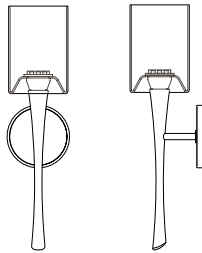

DIMENSIONS

Height: 19.50
Width: 5.00
Projection: 5.88

FIXTURE TYPE

Sconce / S

DIFFUSER

Cased Matte Opal Glass / CM

FINISH

Brushed Nickel / BN
Polished Nickel / PN
Polished Chrome / CH
Oil Rubbed Bronze / OB

LAMPING / VOLTAGE

INCANDESCENT / INC
[1] 100W Max, Medium
Base, 120V, dimming

FLUORESCENT / FL
[1] CFL 26/32W GX24q-3
Base, 120V, non-dimming

LED / LED
[1] 9.5W Medium Base
120V, dimming

MODEL
ICON SCONCE // ICON18