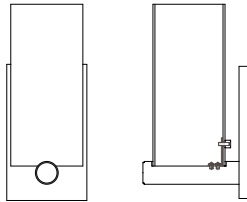

MODEL

CLIK SCONCE // CLK2

DIMENSIONS

Height: 9.55
Width: 3.95
Projection: 5.28

FIXTURE TYPE

Sconce / S

DIFFUSER

Shiny Opal Glass / SO

FINISH

Brushed Nickel / BN
Polished Nickel / PN
Polished Chrome / CH

LAMPING / VOLTAGE

INCANDESCENT / INC
[1] 60w T10 Medium Base
120v, dimming
FLUORESCENT / FL
[1] CFL 26W GX24q-3 Base,
120V, non-dimming
LED / LED
[1] 9.5W Medium Base
120V, dimming