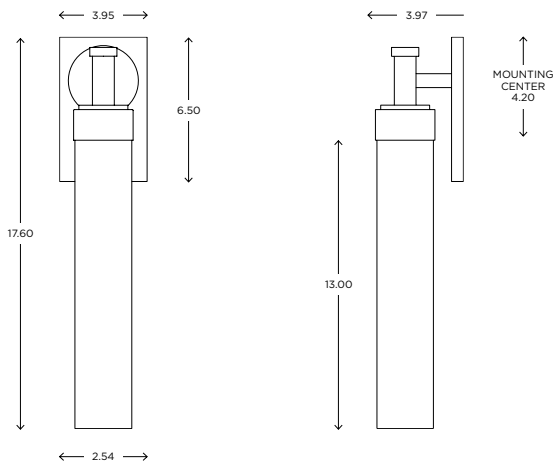

The Circ is a powerfully proportioned sconce. Slightly oversized, it makes a clear design statement about the refinement of form. It is an exceptionally well executed sconce.

DIMENSIONS

17.60"H x 3.95"W x 3.97"P