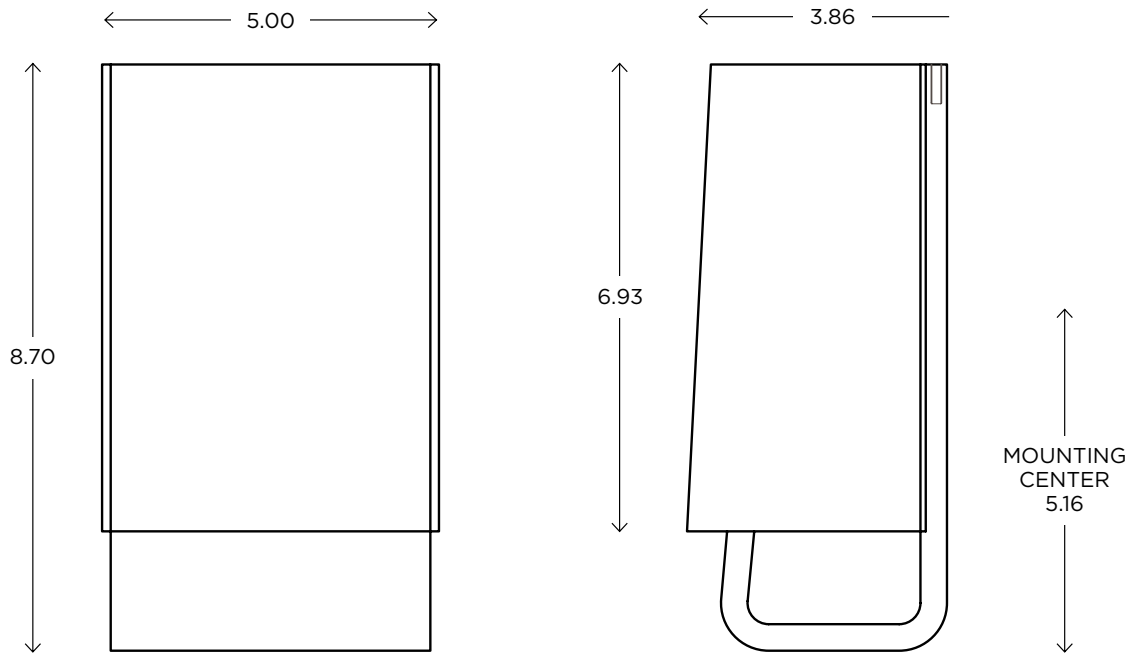

Kyoto 1

ADA CUSTOM OPTIONS

Refer to the instructions for correct j-box placement and installation requirements.

Est. Weight: 4.07 lbs

MODEL
KYOTO SCONCE // KYO1

DIMENSIONS

Height: 8.70
Width: 5.00
Projection: 3.86

FIXTURE TYPE

ADA Sconce / A

DIFFUSER

White Shantung / WS

FINISH

Brushed Nickel / BN
Polished Nickel / PN
Oil Rubbed Bronze / OB

LAMPING / VOLTAGE

INCANDESCENT / INC
[1] 60W Candelabra Base
120V, dimming
FLUORESCENT / FL
[1] CFL 18W GX24q-2 Base
120V, non-dimming
LED / LED
[1] 12.5W Module, 3000K
120V, non-dimming

RELATED PRODUCTS

KYOTO SCONCE // KYO2
ADA

CAPRI SCONCE // CAPI
ADA

LYRIC SCONCE // LYR1
ADA

SIENA SCONCE // SIE1
ADA