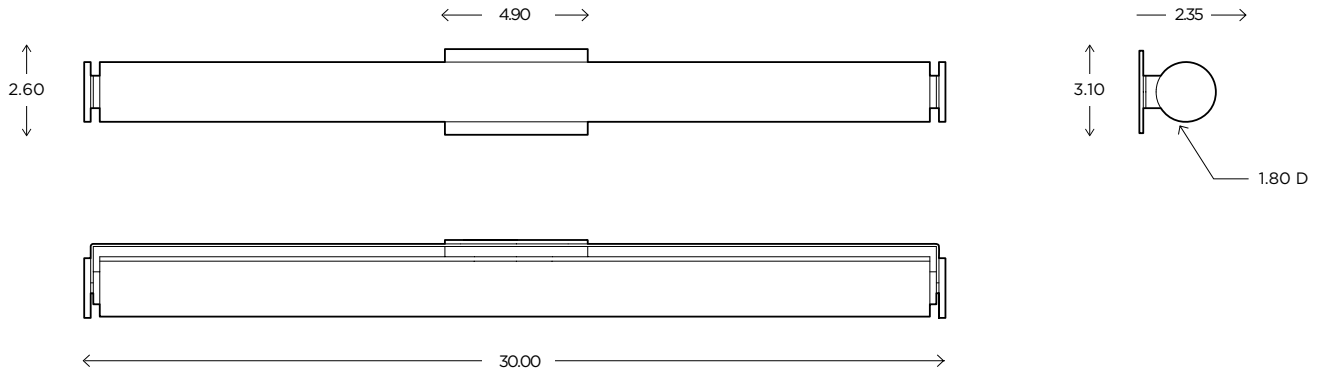

Icon 30

ADA CUSTOM OPTIONS

*Requires standard single gang jbox installed in same orientation as fixture

Refer to the instructions for correct j-box placement and installation requirements.

Fixture can be mounted VERTICALLY or HORIZONTALLY

Est. Weight: 4.50 lbs

MODEL
ICON SCONCE // ICON30

DIMENSIONS
Height: 30.00
Width: 2.60
Projection: 2.35

FIXTURE TYPE
ADA Sconce / A

DIFFUSER
Matte Opal Acrylic / MA

FINISH
Brushed Nickel / BN
Polished Nickel / PN
Polished Chrome / CH

LAMPING / VOLTAGE
LED / LED
[1] 36W LED Strip Module, 120V, dimming
*See Installation Instructions for recommended LED dimmers

RELATED PRODUCTS

CIRC SCONCE // CIR1
ADA

CLIK SCONCE // CLK 1
ADA

STUDIO SCONCE // STU1
ADA

CIRC PENDANT // CIRP