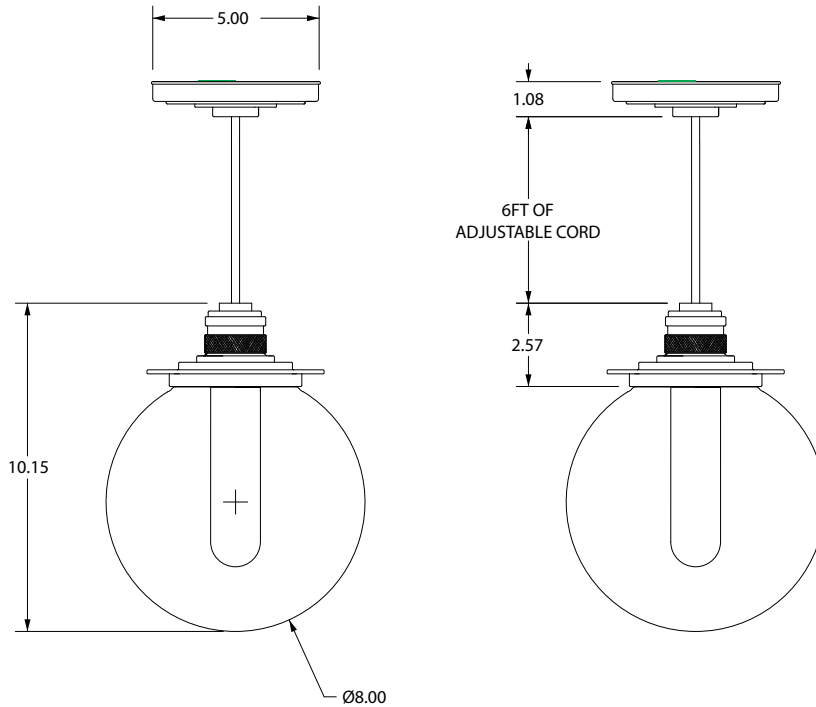

DIMENSIONS

13.90"H x 8.00"W

6ft Field adjustable cord

LAMPING / VOLTAGE

[1] 10W Integrated LED, 850 Lumens (Nominal),
3000K, 120V, ELV Dimming

FINISH

Satin Brass, Brushed Nickel, Polished Nickel,
Polished Chrome

ayrelight.com

Porter PENDANT

CUSTOM OPTIONS

Est. Weight: 4.25 lbs

MODEL
PORTER PENDANT // PORP

DIMENSIONS
Height: 10.15
Diameter: 8.00

FIXTURE TYPE
Pendant / P

DIFFUSER
Clear Glass / CL
Cased Matte Opal Glass / CM