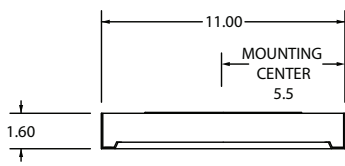

Surface mount can be mounted on CEILING or WALL

Est. Weight:
11" - 5.00 lbs
18" - 11.50 lbs

MODEL
REVO 11 // REVO11

DIMENSIONS
Diameter: 11.00
Projection: 1.60

FIXTURE TYPE
ADA / A

DIFFUSER
Matte Opal Acrylic / MA
w/ Light Guide Technology

FINISH
Satin Brass / SB
Brushed Nickel / BN
Polished Chrome / CH

LAMPING / VOLTAGE
LED / LED
[1] 25W 1010lm, 120/277V,
UNV. Dimming
ELV/TRIAC/0-10V

MODEL
REVO 18 // REVO18

DIMENSIONS
Diameter: 18.00
Projection: 1.60

FIXTURE TYPE
ADA / A

DIFFUSER
Matte Opal Acrylic / MA
w/ Light Guide Technology

FINISH
Satin Brass / SB
Brushed Nickel / BN
Polished Chrome / CH

LAMPING / VOLTAGE
LED / LED
[1] 38W 1968lm, 120/277V,
UNV. Dimming
ELV/TRIAC/0-10V