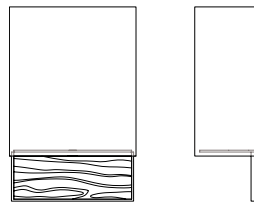

MODEL

AZURA SCONCE // AZU1

DIMENSIONS

Height: 12.50
Width: 8.13
Projection: 3.90

FIXTURE TYPE

ADA Sconce / A

DIFFUSER

White Shantung / WS

FINISH

Polished Aluminum / PA
Brushed Aluminum / BA
Oil Rubbed Bronze / OB

WOOD

Mahogany / MH
Sapele / SP
Ebony / EB

LAMPING / VOLTAGE

INCANDESCENT / INC
[1] 60W Candelabra Base
120V, dimming
FLUORESCENT / FL
[1] CFL 18/26/32W GX24q-3
Base, 120V, non-dimming
LED / LED
[1] 12.5W Module, 3000K
120V, non-dimming