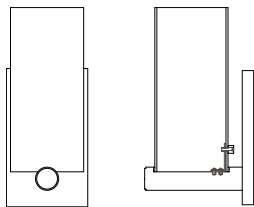

MODEL

CLIK SCONCE // CLK2