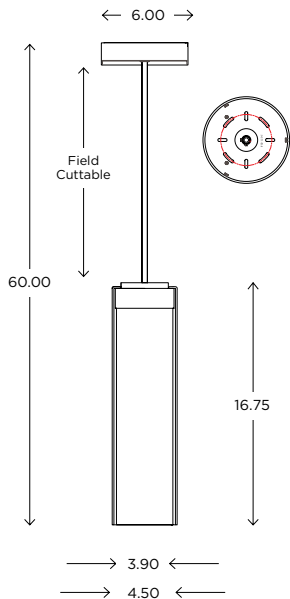

Circ Pendant

CUSTOM OPTIONS

The Circ is a powerfully proportioned pendant. The oversized body makes a clear design statement about the refinement of form. The clear outer glass encases the entire diffuser body.

DIMENSIONS

60.00"H x 6.00"W x 4.50"D Glass

Field adjustable cord

6ft cord supplied

LAMPING / VOLTAGE

[1] 100W Max Incandescent Medium Base

1250 Lumens, 2700K, 120V, dimming

[1] 24W Fluorescent CFL 2G11 Base

1800 Lumens, 3000K, 120V, non-dimming

[1] 9.5W LED 60W Equiv. Medium Base

800 Lumens, 2700K, 120V, dimming

FINISH

Brushed Nickel, Polished Nickel, Polished Chrome