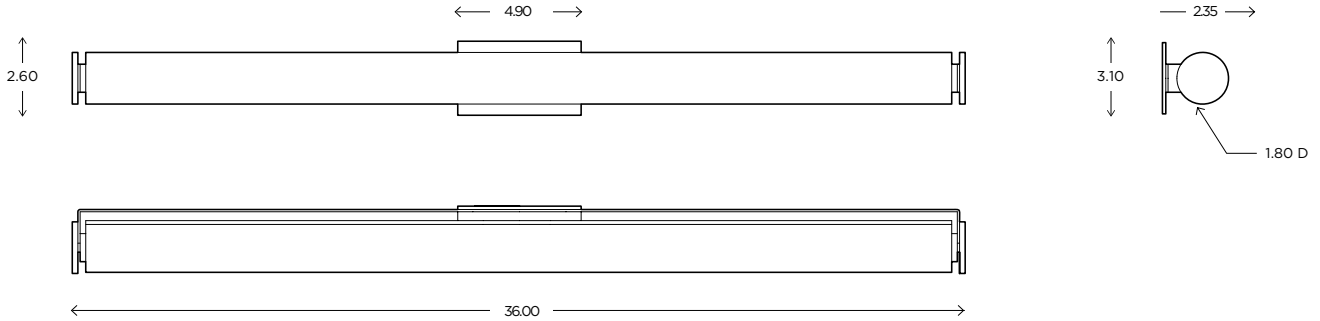

Icon 36

ADA CUSTOM OPTIONS

*Requires standard single gang jbox installed in same orientation as fixture

Refer to the instructions for correct j-box placement and installation requirements.

Fixture can be mounted VERTICALLY or HORIZONTALLY

Est. Weight: 6.00 lbs

MODEL
ICON SCONCE // ICON36

DIMENSIONS
Height: 36.00
Width: 2.60
Projection: 2.35

FIXTURE TYPE
ADA Sconce / A

DIFFUSER
Matte Opal Acrylic / MA

FINISH
Brushed Nickel / BN
Polished Nickel / PN
Polished Chrome / CH

LAMPING / VOLTAGE
LED / LED
[1] 45W LED Strip Module, 120V, dimming
*See Installation Instructions for recommended LED dimmers

RELATED PRODUCTS

CIRC SCONCE // CIR1
ADA

CLIK SCONCE // CLK 1
ADA

REFLEX SCONCE // REF1
ADA

CIRC PENDANT // CIRP