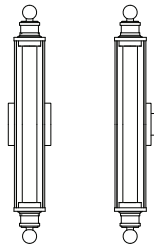

ayrelight.com

Charter

ADA CUSTOM OPTIONS

Fixture can be mounted VERTICALLY or HORIZONTALLY

Est. Weight: 8.50 lbs

MODEL
CHARTER SCONCE // CHA1

DIMENSIONS
Height: 25.30
Width: 4.50
Projection: 3.98

FIXTURE TYPE
ADA Sconce / A