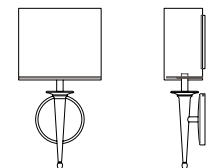

RELATED PRODUCTS

KYOTO SCONCE // KYO1
ADA

CAPRI SCONCE // CAPI
ADA

LYRIC SCONCE // LYR1
ADA

SIENA SCONCE // SIE1
ADA

Litebox 16" FLUSHMOUNT

CUSTOM OPTIONS

The Litebox combines subtle elements of classical style with a respect for contemporary simplicity. The result is a fixture that complements almost any architectural space. It is available in custom sizes, levels of trim (with or without crossbars), as a flush mount or pendant, and with custom finishes, diffusers, and lamping.