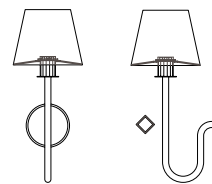

VERTEX SCNCE // VER1