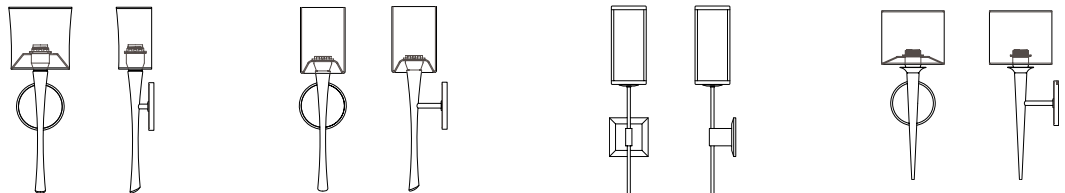

RELATED PRODUCTS EURO SCONCE // EUR1 EURO SCONCE // EUR3 DISTRICT SCONCE // DIS2 METRO SCONCE // MET2

ADA

Euro 3

CUSTOM OPTIONS

An organic style sweeps across Euro with continental charm. The addition of a cased glass diffuser makes it a fitting fixture for the bathroom. Euro is also available in an ADA version with a white shantung fabric half shade tapered at the waist.