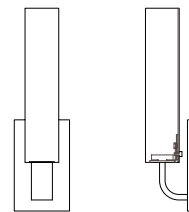

REFLEX SCONCE // REF1
ADA