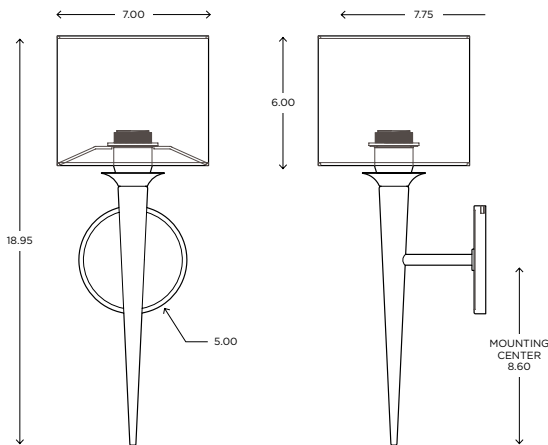

Metro 2

CUSTOM OPTIONS

The Metro is a wonderfully updated sconce. Its neoclassical origins being refined and cleanly re-interpreted.

DIMENSIONS

18.95"H x 7.00"W x 7.75"P

LAMPING / VOLTAGE

- [1] 100W Max Incandescent Medium Base
1250 Lumens, 2700K, 120V, dimming
- [1] 18W Fluorescent CFL GX24q-2 Base
1200 Lumens, 3000K, 120V, non-dimming
- [1] 9.5W LED 60W Equiv. Medium Base
800 Lumens, 2700K, 120V, dimming