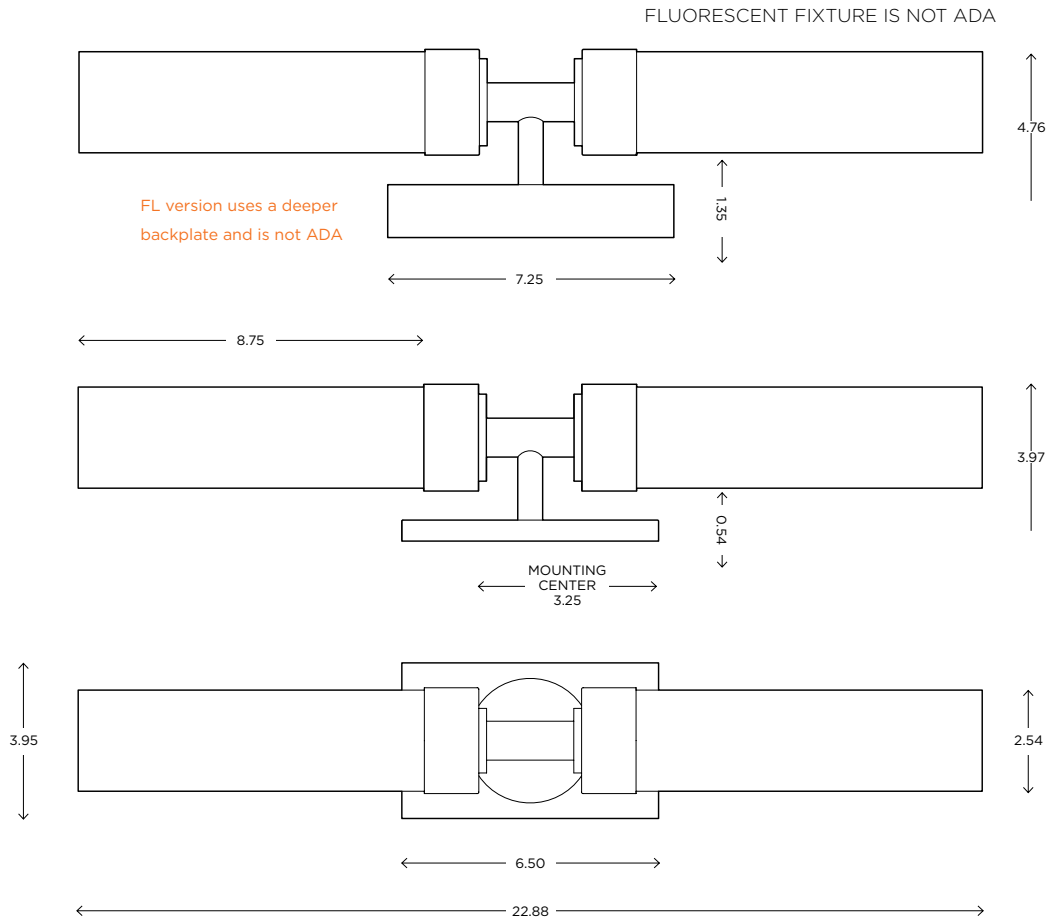

Circ Duo

ADA CUSTOM OPTIONS

Refer to the instructions for correct j-box placement and installation requirements.

Fixture can be mounted VERTICALLY or HORIZONTALLY

Est. Weight: 7.03 lbs

MODEL
CIRC SCONCE // CIR1

DIMENSIONS

Height: 3.95
Width: 22.88
Projection: 3.97

FIXTURE TYPE

ADA Sconce / A

DIFFUSER

Shiny Opal Glass / SO

FINISH

Brushed Nickel / BN
Polished Nickel / PN
Polished Chrome / CH

LAMPING / VOLTAGE

INCANDESCENT / INC
[2] 60W T10 Medium Base
120V, dimming

FLUORESCENT / FL

[2] CFL 26W QUAD, GX24q-3
Base, 120V, non-dimming
not ADA

RELATED PRODUCTS

CIRC SCONCE // CIR1
ADA

CLIK SCONCE // CLK1
ADA

STUDIO SCONCE // STU1
ADA

REFLEX SCONCE // REF1
ADA