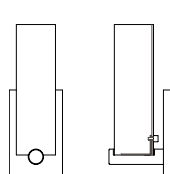

CLIK SCONCE // CLK1

ADA