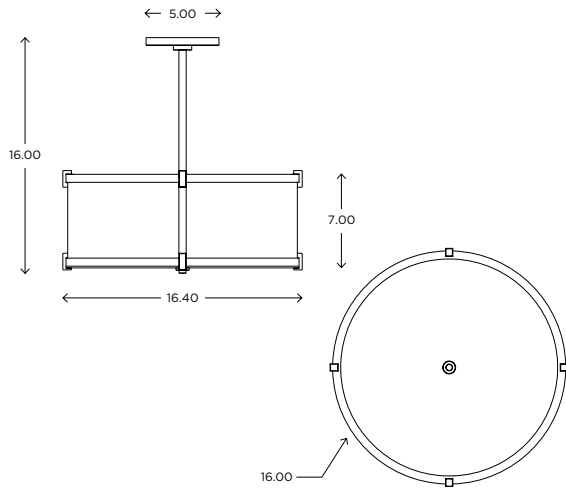

Litebox 16" PENDANT

CUSTOM OPTIONS

The Litebox combines subtle elements of classical style with a respect for contemporary simplicity. The result is a fixture that complements almost any architectural space. It is available in custom sizes, levels of trim (with or without crossbars), as a flush mount or pendant, and with custom finishes, diffusers, and lamping.

DIMENSIONS

16.00"H x 16.40"D

LAMPING / VOLTAGE

[2] 100W Max Incandescent Medium Base
1250 Lumens, 2700K, 120V, dimming

[2] 18/26/32W Fluorescent CFL GX24q-3 Base
1200/1800/2400 Lumens, 3000K, 120V
non-dimming

[2] 9.5W LED 60W Equiv. Medium Base
800 Lumens, 2700K, 120V, dimming

FINISH

Brushed Nickel, Polished Nickel, Oil Rubbed Bronze

DIFFUSER

Shiny Opal Acrylic

White Washable Linen Available (additional cost)

Customize this fixture to your specific needs