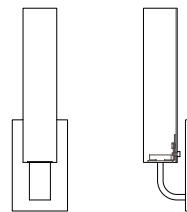

REFLEX SCONCE // REF1
ADA