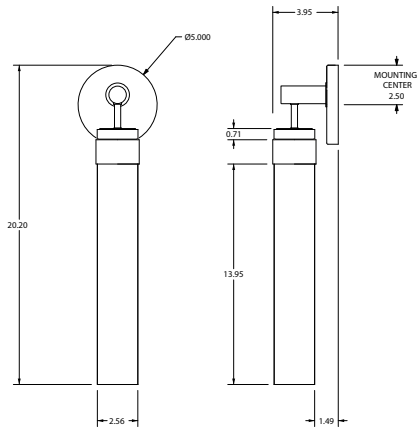

ADA CUSTOM OPTIONS

The Pixie packs 2 zones of LED lighting. The upper diffuser can be independently controlled providing guidance as a soft nightlight.

DIMENSIONS

20.20"H x 5.00"W x 3.95"P

LAMPING / VOLTAGE