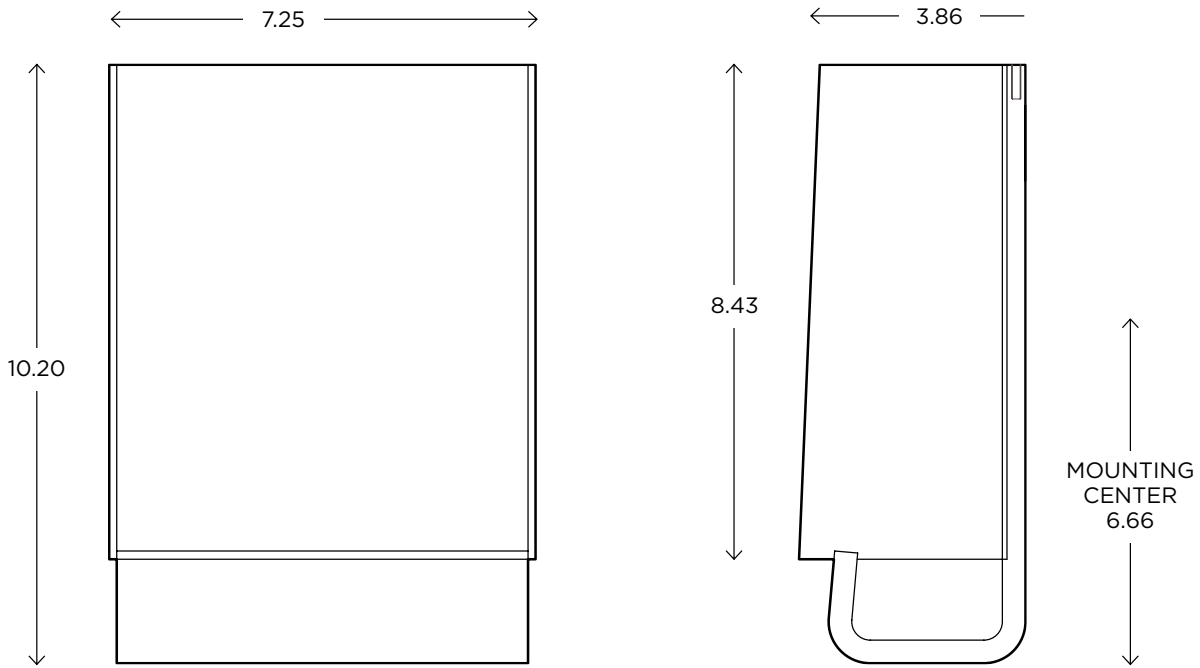

Kyoto 2

ADA CUSTOM OPTIONS