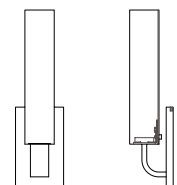

REFLEX SCONCE // REF1
ADA