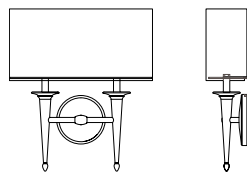

This fixture mounts independently from diffuser/backplate. The outlet box is located behind the diffuser.

Refer to the instructions for correct j-box placement and installation requirements.

Est. Weight: 8.09 lbs

MODEL
SIENA SCONCE // SIED