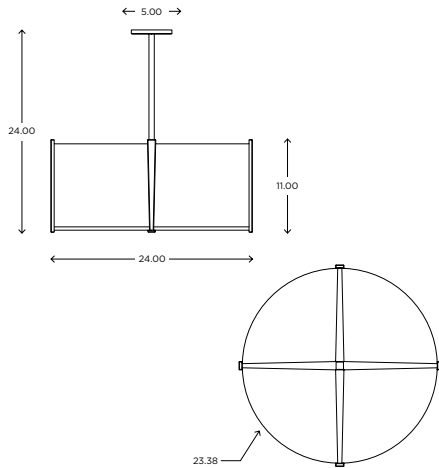

Lyric 24" PENDANT

CUSTOM OPTIONS

The Lyric Pendant's understated elegance is enhanced by gradually tapered and artfully chamfered metalwork. Its light emanates from either a white opal acrylic or matte opal acrylic (special order). It is part of the Lyric family and is also available as a matching ADA sconce.

DIMENSIONS

24"H x 24.00"D

LAMPING / VOLTAGE

[2] 100W Max Incandescent Medium Base
1250 Lumens, 2700K, 120V, dimming

[2] 18/26/32W Fluorescent CFL GX24q-3 Base
1200/1800/2400 Lumens, 3000K, 120V
non-dimming

[2] 9.5W LED 60W Equiv. Medium Base
800 Lumens, 2700K, 120V, dimming

FINISH

Brushed Nickel, Polished Nickel, Oil Rubbed Bronze