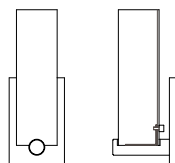

CLIK SCONCE // CLK 1
ADA