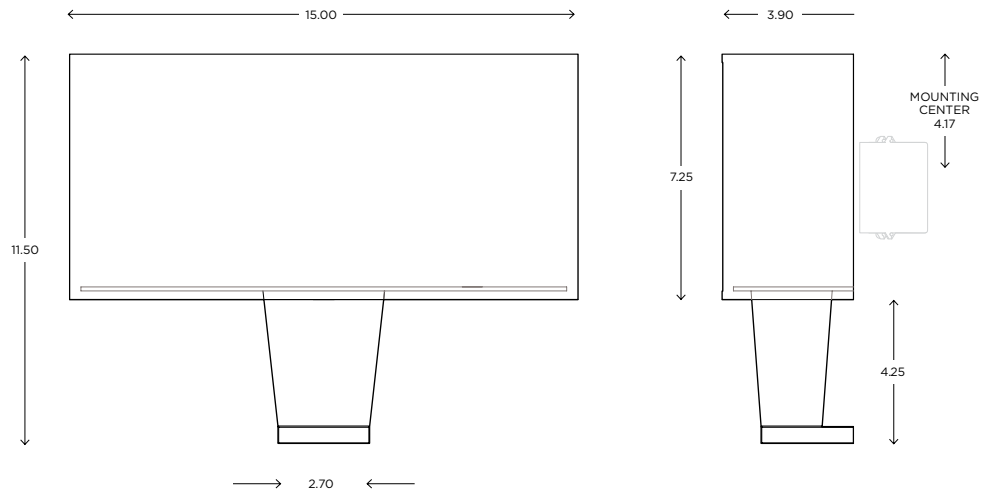

MODEL
CAPRI SCONCE // CAPD

This fixture mounts independently from diffuser/backplate. The outlet box is located behind the diffuser.

Refer to the instructions for correct j-box placement and installation requirements.

Est. Weight: 3.75 lbs

MODEL
CAPRI SCONCE // CAP1