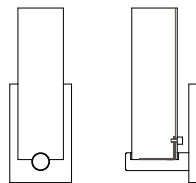

CLIK SCONCE // CLK 1
ADA