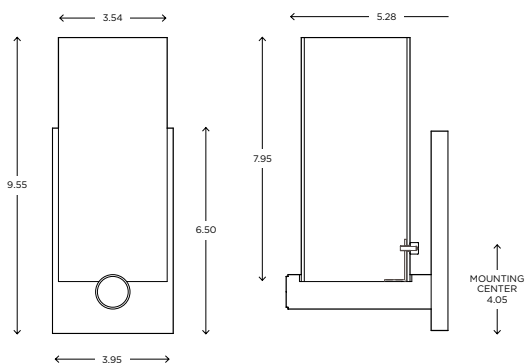

Clik 2

CUSTOM OPTIONS

The absolute purity of form defines Clik. Its shiny opal glass appears to float effortlessly above its minimalist structure. Every detail is attended to here. Nothing that is not needed is present. It is available in two formats each communicating purity of form.

DIMENSIONS

9.55"H x 3.95"W x 5.28"P

LAMPING / VOLTAGE

- [1] 60W Max Incandescent T10 Medium Base
  635 Lumens, 2700K, 120V, dimming
- [1] 26W Fluorescent CFL GX24q-3 Base
  1800 Lumens, 3000K, 120V
  non-dimming
- [1] 9.5W LED 60W Equiv. Medium Base
  800 Lumens, 2700K, 120V, dimming

FINISH

Brushed Nickel, Polished Nickel, Polished Chrome