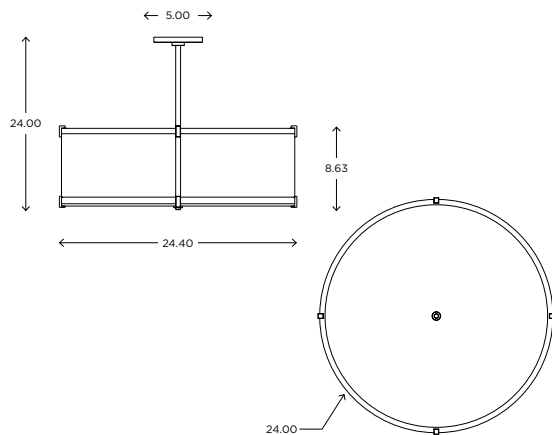

Litebox 24" PENDANT

CUSTOM OPTIONS

The Litebox combines subtle elements of classical style with a respect for contemporary simplicity. The result is a fixture that complements almost any architectural space. It is available in custom sizes, levels of trim (with or without crossbars), as a flush mount or pendant, and with custom finishes, diffusers, and lamping.

DIMENSIONS

24"H x 24.40"D

LAMPING / VOLTAGE

[3] 100W Max Incandescent Medium Base

1250 Lumens, 2700K, 120V, dimming

[3] 18/26/32W Fluorescent CFL GX24q-3 Base

1200/1800/2400 Lumens, 3000K, 120V

non-dimming

[3] 9.5W LED 60W Equiv. Medium Base

800 Lumens, 2700K, 120V, dimming

FINISH

Brushed Nickel, Polished Nickel, Oil Rubbed Bronze

DIFFUSER

Shiny Opal Acrylic

White Washable Linen Available (additional cost)

Customize this fixture to your specific needs