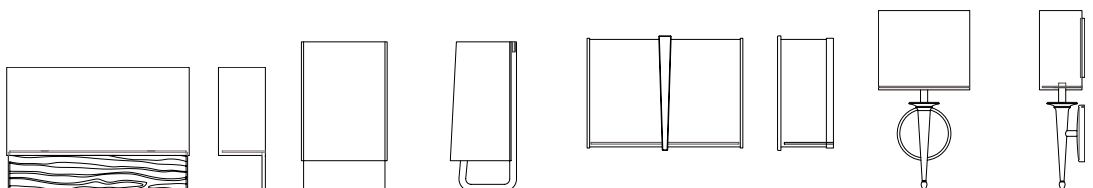

RELATED PRODUCTS

AZURA SCONCE // AZUD
ADA

KYOTO SCONCE // KYO1
ADA

LYRIC SCONCE // LYR1
ADA

SIENA SCONCE // SIE1
ADA