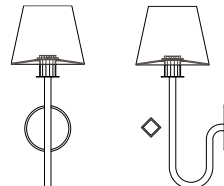

RELATED PRODUCTS

DISTRICT SCONCE // DIS1
ADA

EURO SCONCE // EUR2

VERTEX SCONCE // VER1

METRO SCONCE // MET2

Euro 1

ADA CUSTOM OPTIONS

An organic style sweeps across Euro with continental charm. The flowing taper of the stem appears to move toward the light beautifully, diffused through a white shantung fabric drum shade that is also tapered at the waist for ADA compliancy.