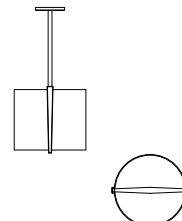

LYRIC PENDANT // LYR12