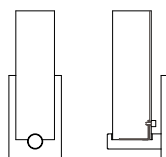

CLIK SCONCE // CLK 1

ADA