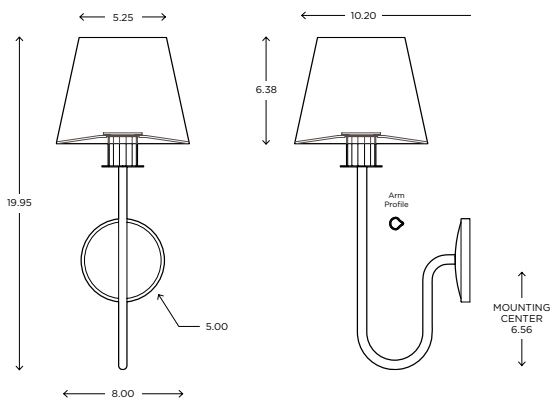

Cygnus

CUSTOM OPTIONS

The Cygnus is formed from an extruded teardrop tube joined to a jewel like faceted cup. Cygnus features a solid brass backplate and white shantung shade.

DIMENSIONS

19.95"H x 8.00"W x 10.20"P

LAMPING / VOLTAGE

- [1] 100W Max Incandescent Medium Base
  1250 Lumens, 2700K, 120V, dimming
- [1] 18W Fluorescent CFL GX24q-2 Base
  1200 Lumens, 3000K, 120V, non-dimming
- [1] 9.5W LED 60W Equiv. Medium Base
  800 Lumens, 2700K, 120V, dimming

FINISH

Brushed Nickel, Polished Nickel, Oil Rubbed Bronze