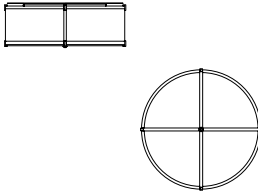

DIMENSIONS
Height: 9.00
Diameter: 24.40

FIXTURE TYPE
Flushmount / F

DIFFUSER
Shiny Opal Acrylic / SA

FINISH
Brushed Nickel / BN
Polished Nickel / PN
Oil Rubbed Bronze / OB

CROSSBARS
CROSSBARS / C
NO CROSSBARS / N

LAMPING / VOLTAGE
INCANDESCENT / INC
[3] 100W Max Medium
Base, 120V, dimming

FLUORESCENT / FL
[3] CFL 18/26/32W GX24q-3
Base, 120V, non-dimming

LED / LED
[3] 9.5W Medium Base
120V, dimming

MODEL
LITEBOX PENDANT //
LBP24