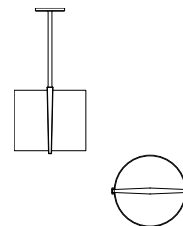

LYRIC PENDANT // LYR12