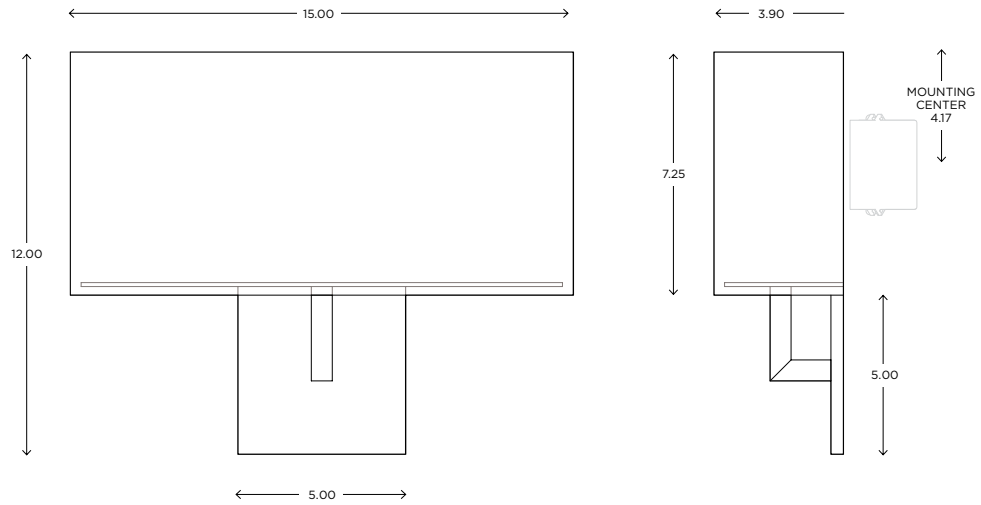

MODEL
HELIKA SCONCE // HELD

This fixture mounts independently from diffuser/backplate. The outlet box is located behind the diffuser.

Refer to the instructions for correct j-box placement and installation requirements.

Est. Weight: 3.91 lbs

MODEL
HELIKA SCONCE // HEL1