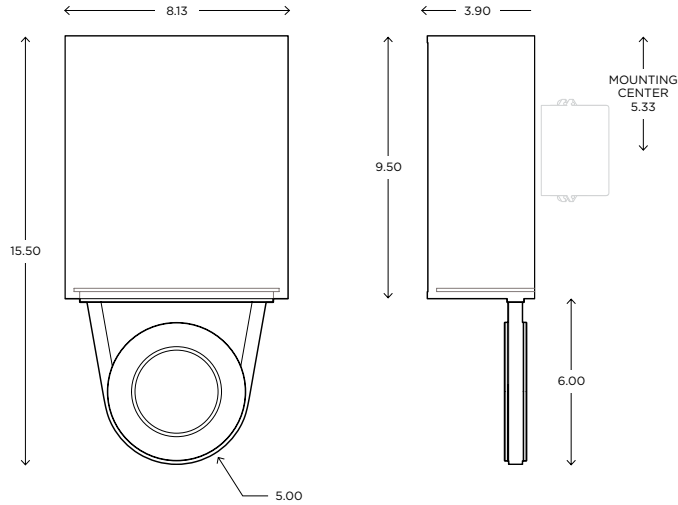

Boutique Rio

ADA CUSTOM OPTIONS

MODEL
RIO SCONCE // RIO1

MODEL
RIO SCONCE // RIOD