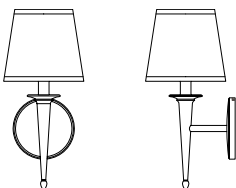

RELATED PRODUCTS

SIENA SCONCE // SIE2