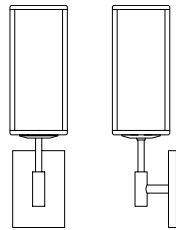

MODEL

DISTRICT SCONCE // DIS1

DIMENSIONS

Height: 13.71
Width: 3.55
Projection: 3.96

FIXTURE TYPE

ADA Sconce / A

DIFFUSER

White Shantung / WS

FINISH

Brushed Nickel / BN
Polished Nickel / PN
Oil Rubbed Bronze / OB

LAMPING / VOLTAGE

INCANDESCENT / INC
[1] 60W T10 Medium Base
120V, dimming
FLUORESCENT / FL
[1] CFL 18W GX24q-2 Base
120V, non-dimming