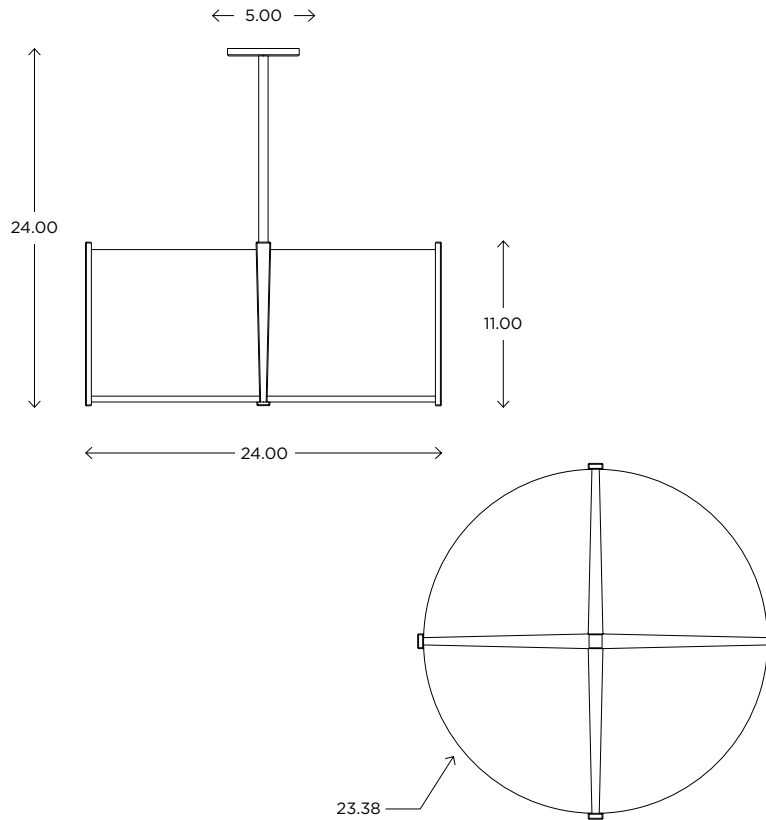

Lyric 24" PENDANT

CUSTOM OPTIONS

Refer to the instructions for correct j-box placement and installation requirements.

Est. Weight: 16.90 lbs