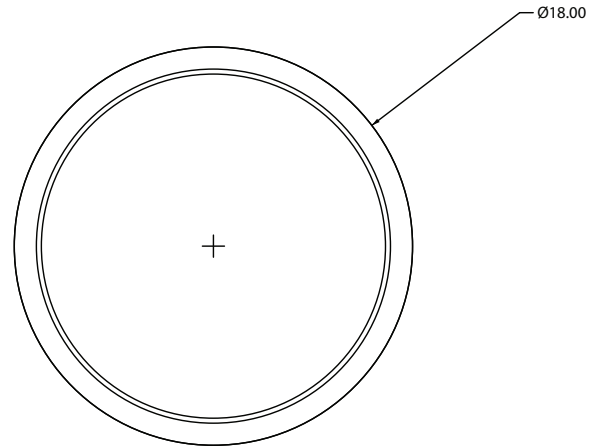

Surface mount can be mounted on CEILING or WALL

Est. Weight:
11" - 5.00 lbs
18" - 11.50 lbs

MODEL
REVO 11 // REVO11

DIMENSIONS
Diameter: 11.00
Projection: 1.60

FIXTURE TYPE
ADA / A

DIFFUSER
Matte Opal Acrylic / MA
w/ Light Guide Technology

FINISH
Satin Brass / SB
Brushed Nickel / BN
Polished Chrome / CH

LAMPING / VOLTAGE
LED / LED
[1] 25W 1010lm, 120/277V,
UNV. Dimming
ELV/TRIAC/0-10V

MODEL
REVO 18 // REVO18

DIMENSIONS
Diameter: 18.00
Projection: 1.60

FIXTURE TYPE
ADA / A

DIFFUSER
Matte Opal Acrylic / MA
w/ Light Guide Technology

FINISH
Satin Brass / SB
Brushed Nickel / BN
Polished Chrome / CH

LAMPING / VOLTAGE
LED / LED
[1] 38W 1968lm, 120/277V,
UNV. Dimming
ELV/TRIAC/0-10V