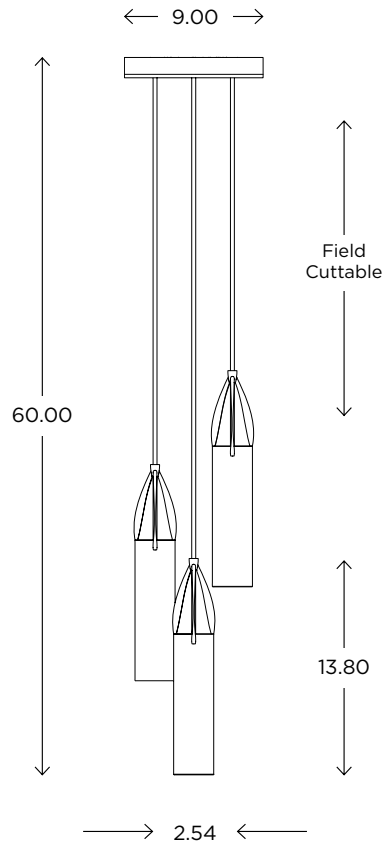

Petal TRIPLE PENDANT

CUSTOM OPTIONS

Refer to the instructions for correct j-box placement and installation requirements.

Est. Weight: 16.70 lbs

MODEL
PETAL PENDANT // PETT

DIMENSIONS

Height: 60.00
Width: 9.00

FIXTURE TYPE

Pendant / P

DIFFUSER

Shiny Opal Glass / SO

FINISH

Brushed Nickel / BN
Polished Nickel / PN
Oil Rubbed Bronze / OB

LAMPING / VOLTAGE

INCANDESCENT / INC
[3] 60W T10 Medium Base
120V, dimming

FLUORESCENT / FL
[3] FT 18W 2G11 Base, 120V
non-dimming

RELATED PRODUCTS

PETAL PENDANT // PET1

CIRC SCONCE // CIR1

ADA

LYRIC PENDANT // LYR12

CIRC PENDANT // CIRP

Ayre Architectural Lighting
14 Bristol Drive, Unit B
South Easton, MA 02375

Tel 508.205.0545
Toll Free 877.722.AYRE
Fax 508.205.0548

ayrelight.com