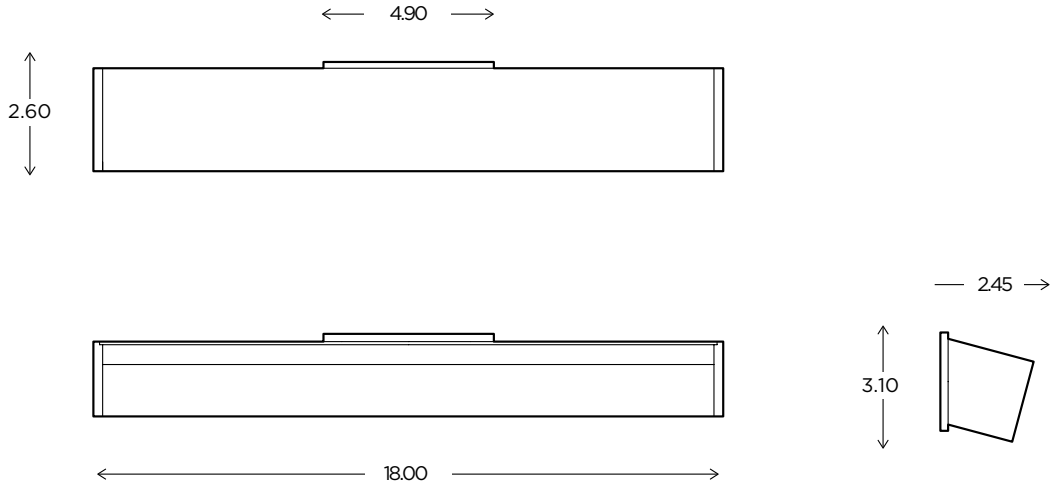

Axis 18

ADA CUSTOM OPTIONS

*Requires standard single gang jbox installed in same orientation as fixture

Refer to the instructions for correct j-box placement and installation requirements.

Fixture can be mounted VERTICALLY or HORIZONTALLY

Est. Weight: 3.00 lbs

MODEL

AXIS SCONCE // AXIS18

DIMENSIONS

Height: 18.00
Width: 2.60
Projection: 2.45

FIXTURE TYPE

ADA Sconce / A

DIFFUSER

Matte Opal Acrylic / MA

FINISH

Brushed Nickel / BN
Polished Nickel / PN
Polished Chrome / CH

LAMPING / VOLTAGE

LED / LED
[1] 24W LED Strip Module, 120V, dimming

*See Installation Instructions for recommended LED dimmers

RELATED PRODUCTS

CIRC SCONCE // CIR1

ADA

LUXE DUO // LUXD

ADA

REFLEX SCONCE // REF1

ADA

ICON SCONCE // ICON18

ADA

Ayre Architectural Lighting
14 Bristol Drive, Unit B
South Easton, MA 02375

Tel 508.205.0545
Toll Free 877.722.AYRE
Fax 508.205.0548

ayrelight.com