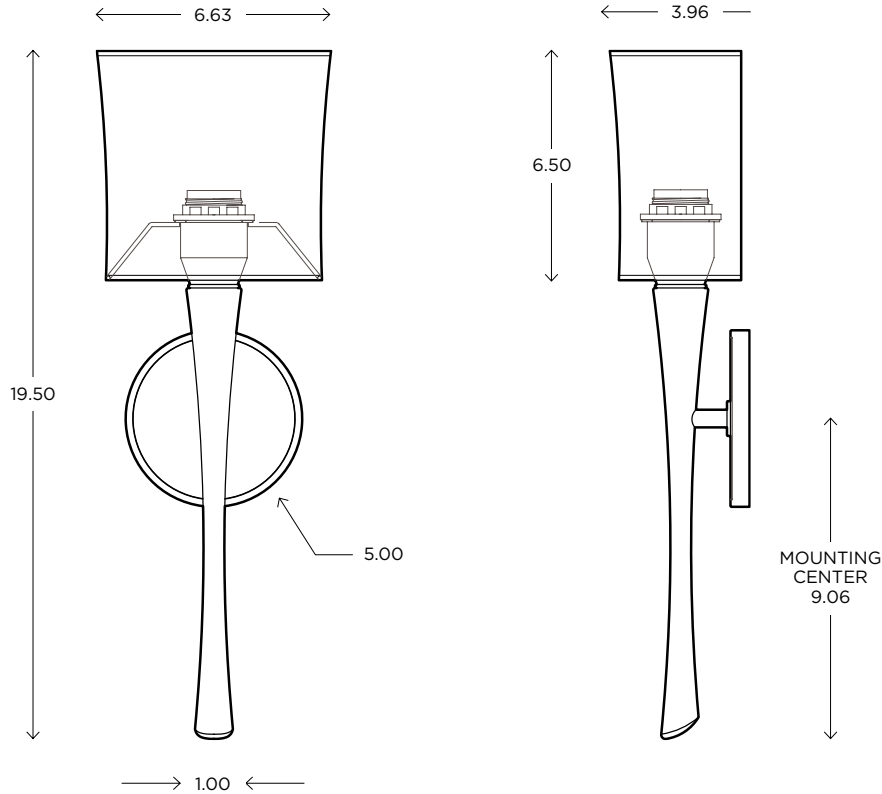

Euro 1

ADA CUSTOM OPTIONS

Refer to the instructions for correct j-box placement and installation requirements.

Est. Weight: 5.64 lbs

MODEL
EURO SCONCE // EUR1

DIMENSIONS

Height: 19.50
Width: 6.63
Projection: 3.96

FIXTURE TYPE

ADA Sconce / A

DIFFUSER

White Shantung / WS

FINISH

Brushed Nickel / BN
Polished Nickel / PN
Polished Chrome / CH
Oil Rubbed Bronze / OB

LAMPING / VOLTAGE

INCANDESCENT / INC
[1] 60W Candelabra Base
120V, dimming
FLUORESCENT / FL
[1] CFL 18W GX24q-2 Base
120V, non-dimming
LED / LED
[1] 7W Module, 120V,
non-dimming

RELATED PRODUCTS

EURO SCONCE // EUR2

EURO SCONCE // EUR3

DISTRICT SCONCE // DIS1

ADA

METRO SCONCE // MET1

ADA