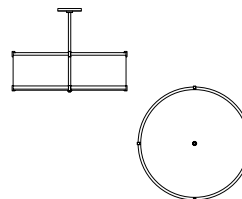

LYRIC SCONCE // LYR1

ADA

LITEBOX PENDANT // LBP24