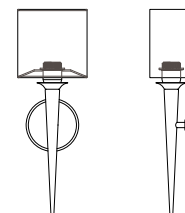

METRO SCONCE // MET1

ADA