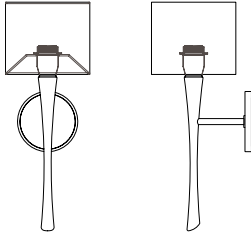

DIMENSIONS

Height: 19.00
Width: 7.00
Projection: 8.31

FIXTURE TYPE

Sconce / S

DIFFUSER

White Shantung / WS

FINISH

Brushed Nickel / BN
Polished Nickel / PN
Polished Chrome / CH
Oil Rubbed Bronze / OB

LAMPING / VOLTAGE

INCANDESCENT / INC
[1] 100W Max, Medium
Base, 120V, dimming

FLUORESCENT / FL
[1] CFL 18W GX24q-2 Base
120V, non-dimming

LED / LED
[1] 9.5W Medium Base 120,
dimming

MODEL
EURO SCONCE // EUR3