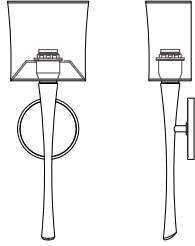

MODEL
EURO SCONCE // EUR1

DIMENSIONS

Height: 19.50
Width: 6.63
Projection: 3.96

FIXTURE TYPE

ADA Sconce / A

DIFFUSER

White Shantung / WS

FINISH

Brushed Nickel / BN
Polished Nickel / PN
Polished Chrome / CH
Oil Rubbed Bronze / OB

LAMPING / VOLTAGE

INCANDESCENT / INC
[1] 60W Candelabra Base
120V, dimming

FLUORESCENT / FL
[1] CFL 18W GX24q-2 Base
120V, non-dimming

LED / LED
[1] 7W Module, 120V,
non-dimming

MODEL
EURO SCONCE // EUR2