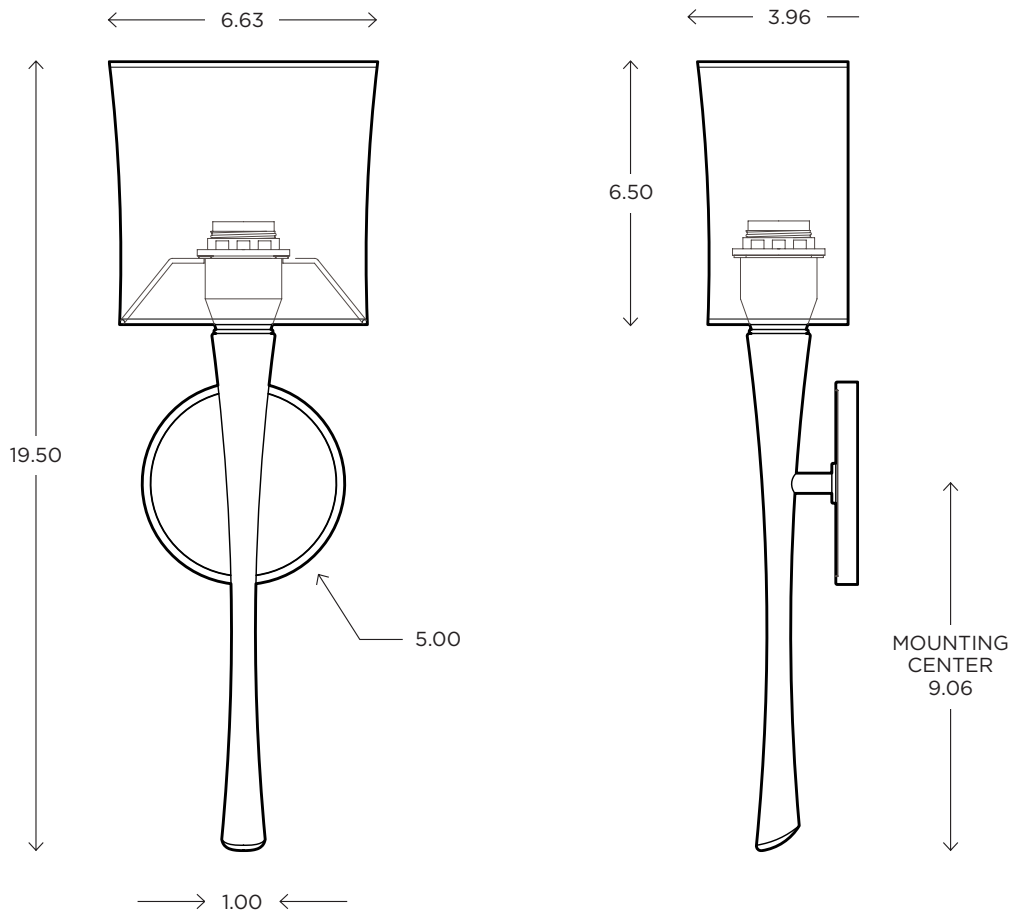

DIMENSIONS

19.50"H x 6.63"W x 3.96"P

LAMPING / VOLTAGE

- [1] 60w Max Incandescent Candelabra Base
- [1] 18w Fluorescent CFL GX24q-2 Base
- [1] LED Unit 3000K

FINISH

Polished Nickel, Brushed Nickel, Chrome, Oil Rubbed Bronze

ayrelight.com

Euro 1

ADA CUSTOM OPTIONS

MODEL

EURO SCONCE // EUR1

DIMENSIONS

Height: 19.50
Width: 6.63
Projection: 3.96

FIXTURE TYPE