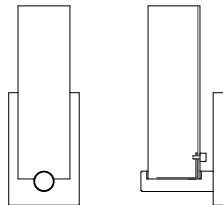

Shiny Opal Glass

Customize this fixture to your specific needs

Clik 1

ADA CUSTOM OPTIONS

MODEL

CLIK SCNCE // CLK1

DIMENSIONS

Height: 9.10
Width: 3.19
Projection: 3.78