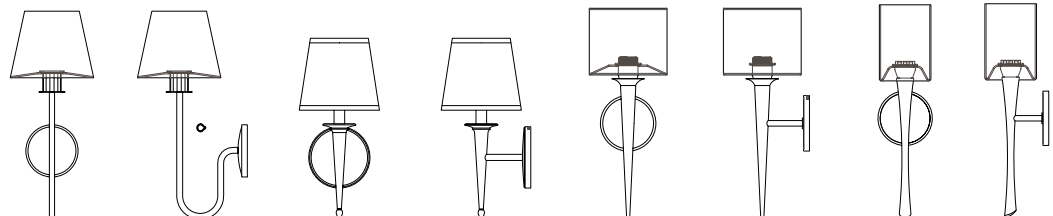

RELATED PRODUCTS

CYGNUS SCONCE // CYG1

SIENA SCONCE // SIE2

METRO SCONCE // MET2

EURO SCONCE // EUR3

Ayre Architectural Lighting
14 Bristol Drive, Unit B
South Easton, MA 02375

Tel 508.205.0545
Toll Free 877.722.AYRE
Fax 508.205.0548

ayrelight.com