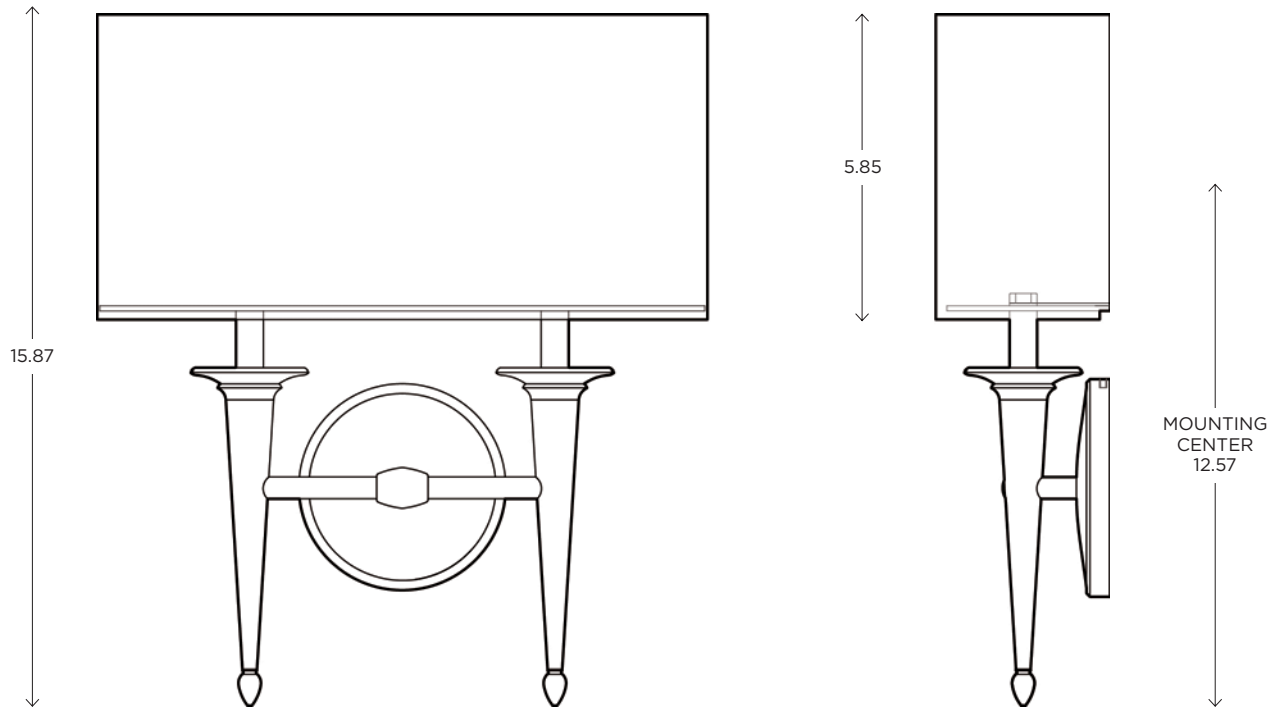

ayrelight.com

Siena Duo

ADA | CUSTOM OPTIONS

MODEL

SIENA SCONCE // SIED

DIMENSIONS

Height: 15.87
Width: 14.00
Projection: 4.00

FIXTURE TYPE