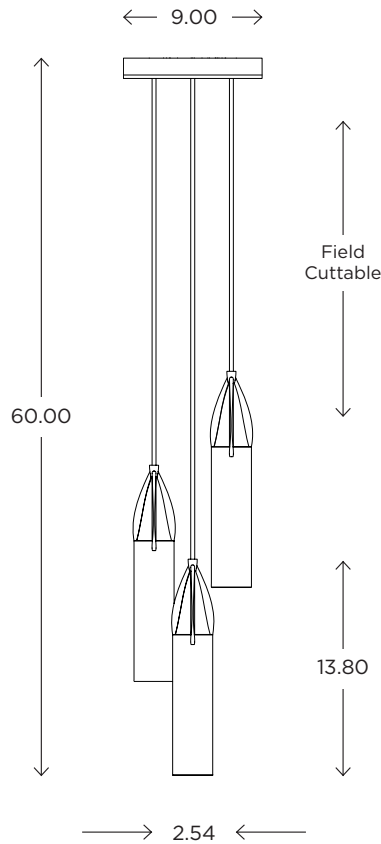

Petal TRIPLE PENDANT

CUSTOM OPTIONS

MODEL

PETAL PENDANT // PETT

DIMENSIONS

Height: 60.00
Width: 9.00

FIXTURE TYPE

Pendant / P

DIFFUSER

Shiny Opal Glass / SO

FINISH

Polished Nickel / PN
Brushed Nickel / BN
Oil Rubbed Bronze / OB

LAMPING / VOLTAGE

FLUORESCENT / FL
[3] FT 18W 2G11 120V

INCANDESCENT / INC
[3] 60W T10 Medium Base
120V

LED / LED
[3] 3000K 120V

RELATED PRODUCTS

PETAL PENDANT // PET1

CIRC SCONCE // CIR1

ADA

LYRIC PENDANT // LYR12

Ayre Architectural Lighting
14 Bristol Drive, Unit B
South Easton, MA 02375

Tel 508.205.0545
Toll Free 877.722.AYRE
Fax 508.205.0548

ayrelight.com