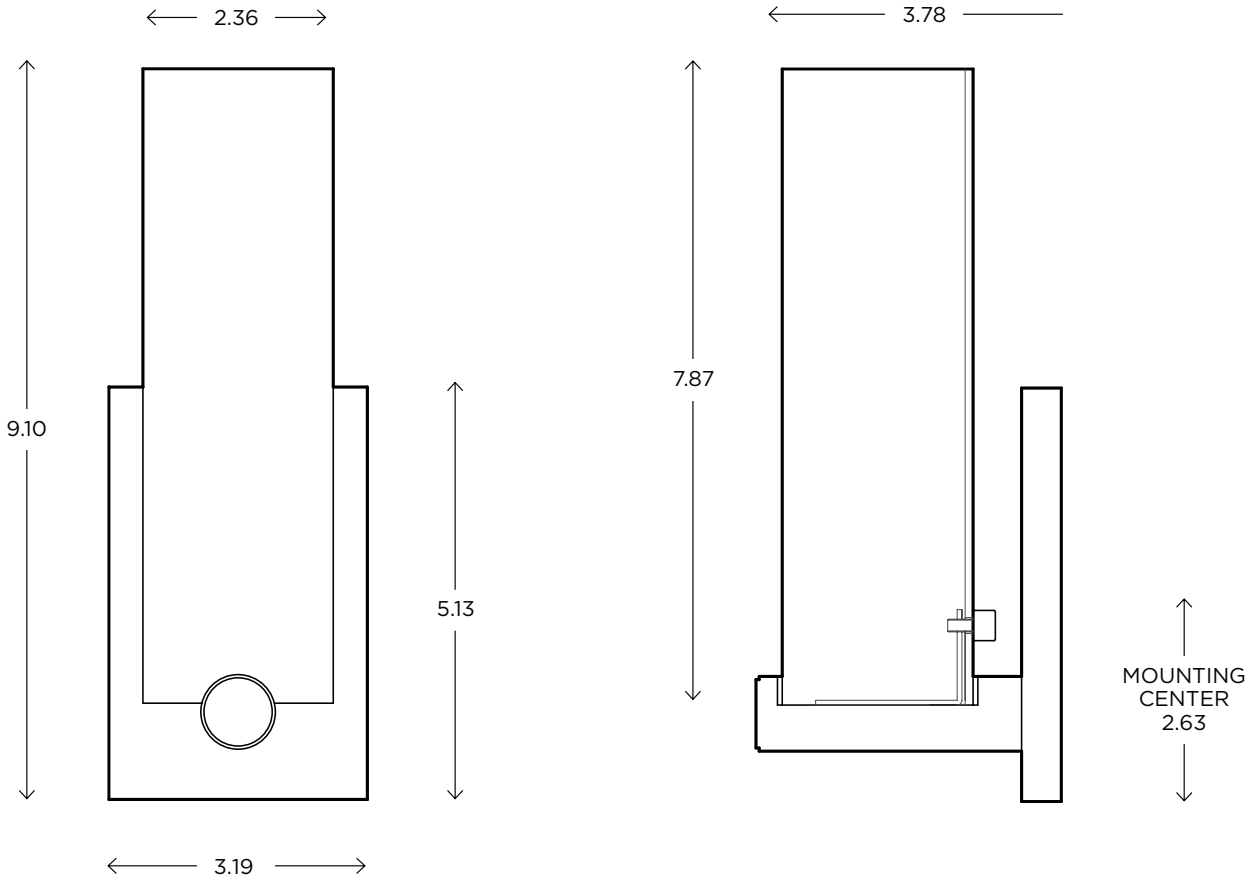

Shiny Opal Glass

Customize this fixture to your specific needs

Clik 1

ADA CUSTOM OPTIONS

MODEL

CLIK SCNCE // CLK1

DIMENSIONS

Height: 9.10
Width: 3.19
Projection: 3.78