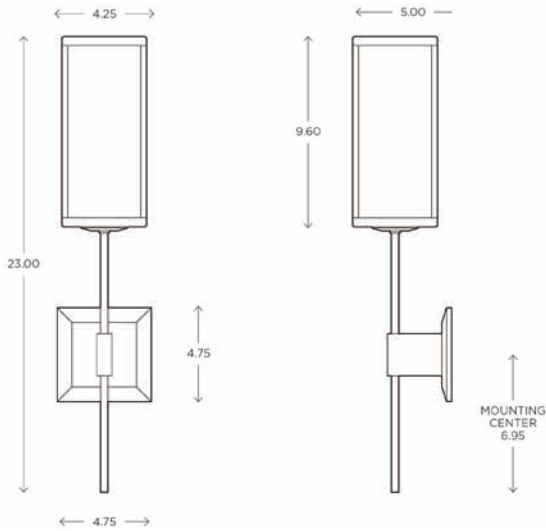

District 2

CUSTOM OPTIONS

Almost industrial in tone, District is forged of solid brass. Its mass is deftly balanced by a simple but tailored white shantung shade with defined edges. Available in LED, fluorescent, and incandescent lamping and numerous finishes.

DIMENSIONS

23.00"H x 4.75"W x 5.00"P

LAMPING / VOLTAGE

- [1] 60w Max Incandescent T10 Medium Base
- [1] 18w Fluorescent CFL GX24q-2 Base
- [1] LED Unit 3000K

FINISH

Polished Nickel, Brushed Nickel,
Oil Rubbed Bronze

DIFFUSER

White Shantung
Acrylic Available (additional cost)

Customize this fixture to your specific needs