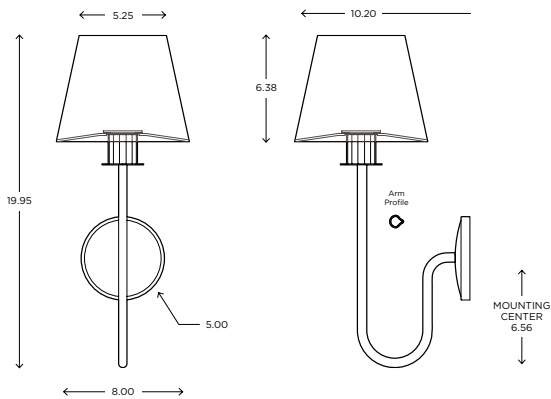

The Cygnus is formed from an extruded teardrop tube joined to a jewel like faceted cup. Cygnus features a solid brass backplate and white shantung shade.

DIMENSIONS

19.95"H x 8.00"W x 10.20"P

LAMPING / VOLTAGE