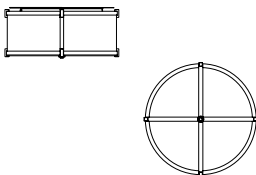

DIMENSIONS
Height: 7.25
Diameter: 16.40

FIXTURE TYPE
Flushmount / F

DIFFUSER
Shiny Opal Acrylic / SA

FINISH
Polished Nickel / PN
Brushed Nickel / BN
Oil Rubbed Bronze / OB

CROSSBARS
CROSSBARS / C
NO CROSSBARS / N

LAMPING / VOLTAGE
FLUORESCENT / FL
[2] CFL 18/26/32W GX24q-3 120V

INCANDESCENT / INC
[2] 100W Medium Base 120V