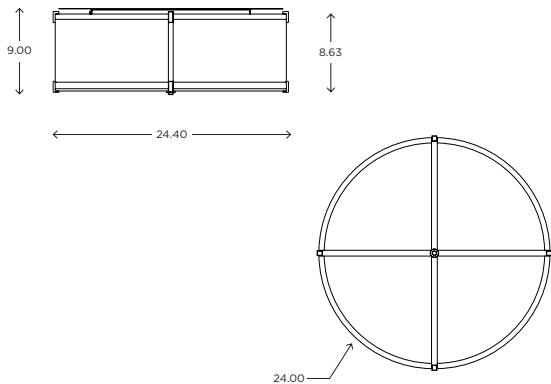

ayrelight.com

Litebox 24" FLUSHMOUNT

CUSTOM OPTIONS

The Litebox combines subtle elements of classical style with a respect for contemporary simplicity. The result is a fixture that complements almost any architectural space. It is available in custom sizes, levels of trim (with or without crossbars), as a flush mount or pendant, and with custom finishes, diffusers, and lamping.