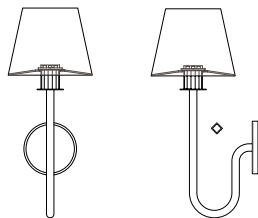

Vertex

CUSTOM OPTIONS

MODEL

VERTEX SCONCE // VER1

DIMENSIONS

Height: 19.95
Width: 8.00
Projection: 10.20

FIXTURE TYPE

Sconce / S