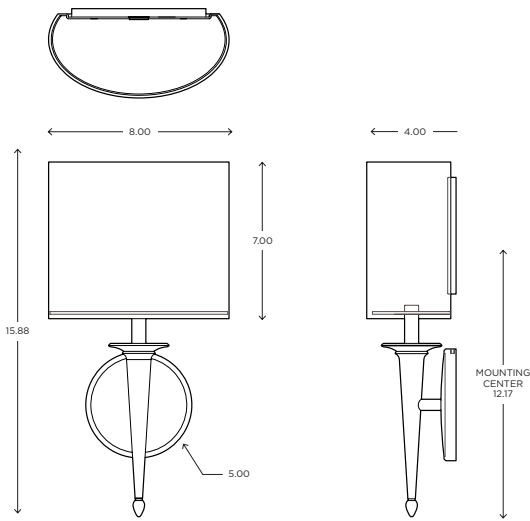

ayrelight.com

Siena 1

ADA | CUSTOM OPTIONS

The Siena features a half round rolled shade that tucks tightly to the wall. It exhibits a traditional-transitional design capable of being illuminated with energy saving LEDs.