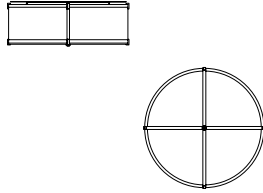

INCANDESCENT / INC
[2] 100W Medium Base 120V

MODELLITEBOX PENDANT //
LBP16**DIMENSIONS**Height: 16.00
Diameter: 16.40**FIXTURE TYPE**

Pendant / P

DIFFUSER

Shiny Opal Acrylic / SA

FINISHPolished Nickel / PN
Brushed Nickel / BN
Oil Rubbed Bronze / OB**CROSSBARS**CROSSBARS / C
NO CROSSBARS / N**LAMPING / VOLTAGE**FLUORESCENT / FL
[2] CFL 18/26/32W
GX24q-3 120VINCANDESCENT / INC
[2] 100W Medium Base
120V**MODEL**LITEBOX FLUSHMOUNT //
LBF24**DIMENSIONS**Height: 9.00
Diameter: 24.40**FIXTURE TYPE**