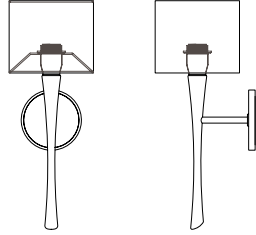

MODEL
EURO SCONCE // EUR2

DIMENSIONS
Height: 19.00
Width: 7.00
Projection: 8.31

FIXTURE TYPE
Sconce / S

DIFFUSER
White Shantung / WS

FINISH
Polished Nickel / PN
Brushed Nickel / BN
Chrome / CH
Oil Rubbed Bronze / OB

LAMPING / VOLTAGE
FLUORESCENT / FL
[1] CFL 18W GX24q-2 120V

INCANDESCENT / INC
[1] 100W Medium Base 120V

LED / LED
[1] 3000K 120V

MODEL
EURO SCONCE // EUR3