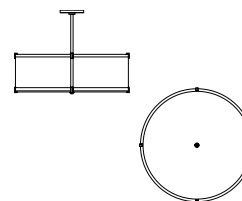

PETAL PENDANT // PETT

Ayre Architectural Lighting
14 Bristol Drive, Unit B
South Easton, MA 02375

Tel 508.205.0545
Toll Free 877.722.AYRE
Fax 508.205.0548

ayrelight.com