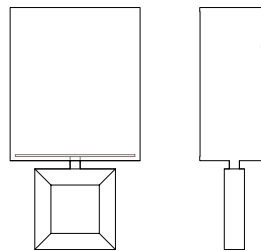

ayrelight.com

Boutique Arcadia

ADA | CUSTOM OPTIONS

MODEL

ARCADIA SCONCE // ARC1

DIMENSIONS

Height: 15.00
Width: 8.13
Projection: 3.90

FIXTURE TYPE