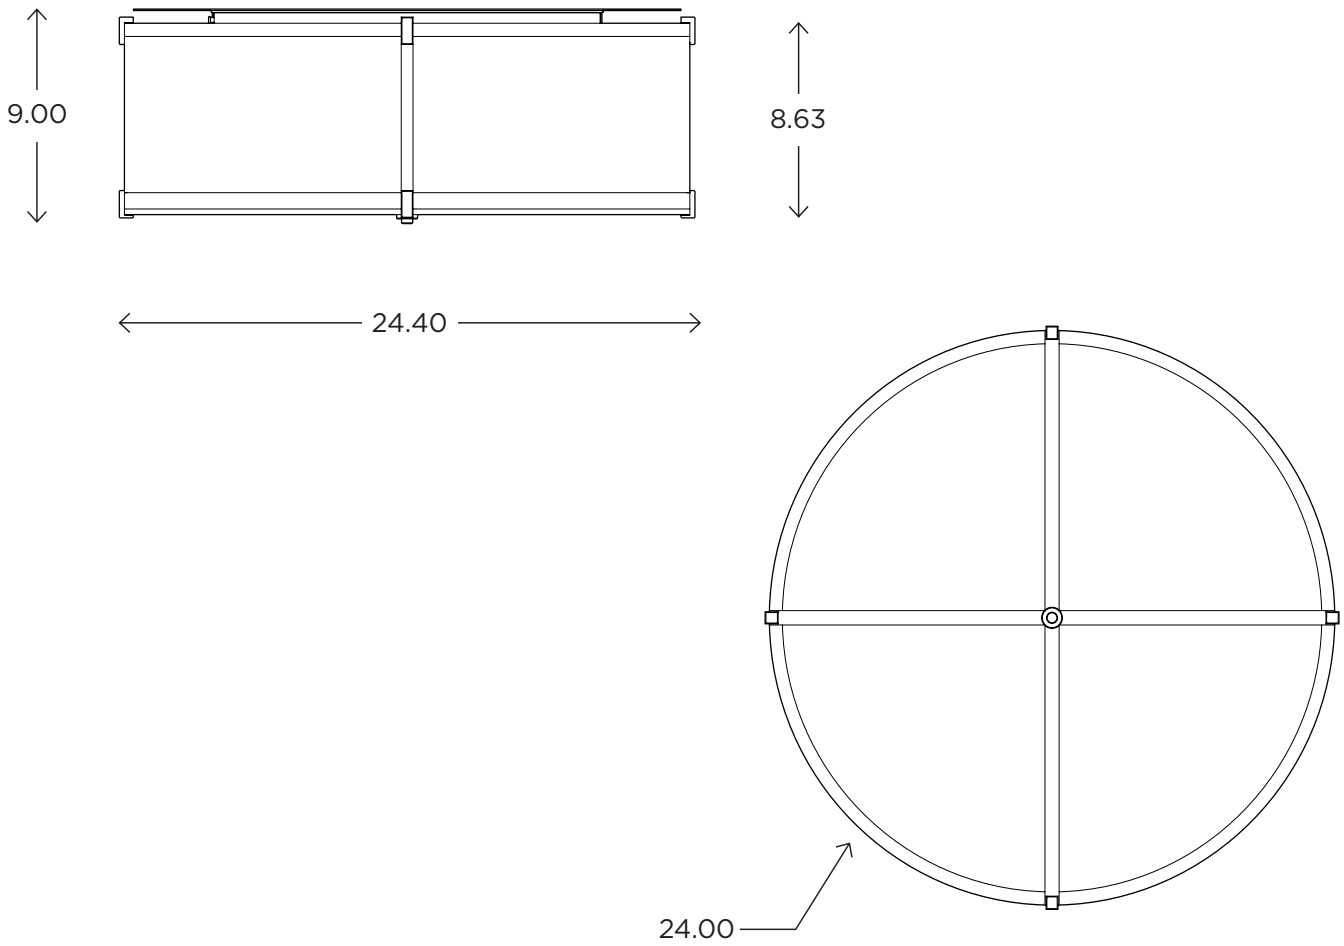

ayrelight.com

Litebox 24" FLUSHMOUNT

CUSTOM OPTIONS

MODEL

LITEBOX FLUSHMOUNT // LBF24

DIMENSIONS

Height: 9.00
Diameter: 24.40

FIXTURE TYPE