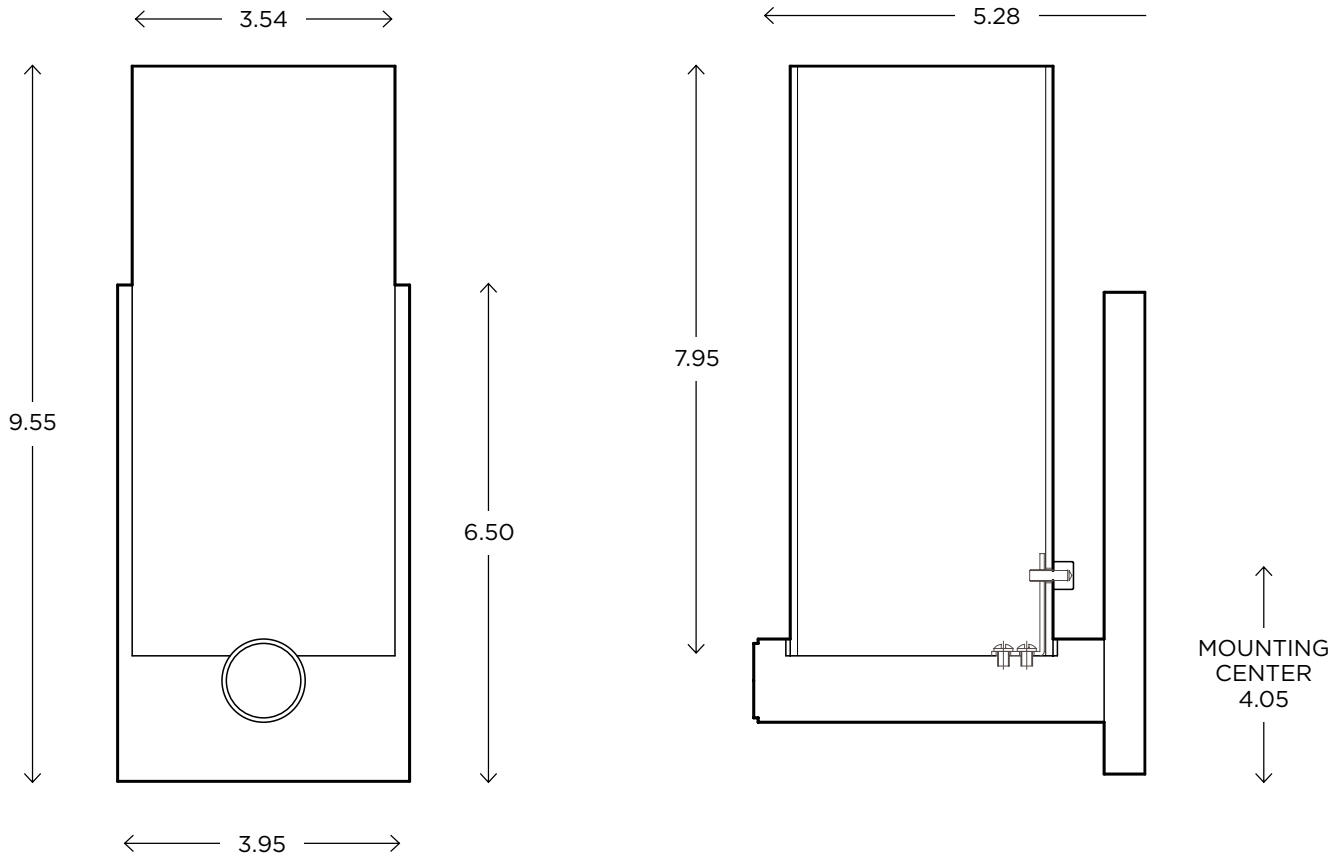

ayrelight.com

Clik 2

CUSTOM OPTIONS

MODEL

CLIK SCENCE // CLK2

DIMENSIONS

Height: 9.55
Width: 3.95
Projection: 5.28

FINISH