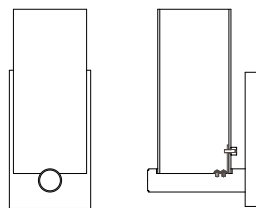

MODEL

CLIK SCONCE // CLK2

DIMENSIONS

Height: 9.55
Width: 3.95
Projection: 5.28

FIXTURE TYPE

Sconce / S

DIFFUSER

Shiny Opal Glass / SO

FINISH

Polished Nickel / PN
Brushed Nickel / BN
Chrome / CH

LAMPING / VOLTAGE

FLUORESCENT / FL
[1] CFL 26W GX24q-3 120V
INCANDESCENT / INC
[1] 60W T10 Medium Base 120V
LED / LED
[1] 3000K 120V

Ayre Architectural Lighting
14 Bristol Drive, Unit B
South Easton, MA 02375

Tel 508.205.0545
Toll Free 877.722.AYRE
Fax 508.205.0548

ayrelight.com