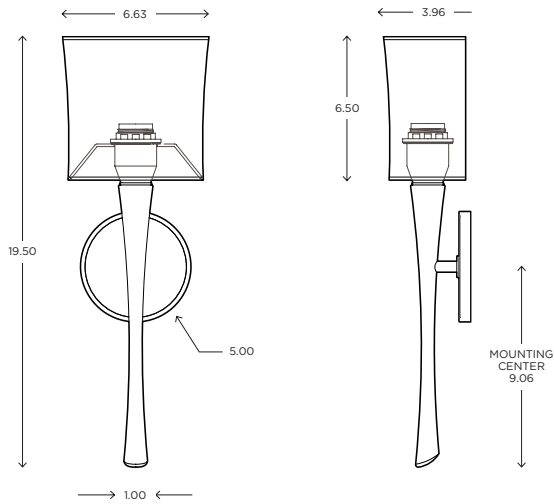

Euro 1

ADA | CUSTOM OPTIONS

An organic style sweeps across Euro with continental charm. The flowing taper of the stem appears to move toward the light beautifully, diffused through a white shantung fabric drum shade that is also tapered at the waist for ADA compliancy.

DIMENSIONS

19.50"H x 6.63"W x 3.96"P

LAMPING / VOLTAGE

- [1] 60w Max Incandescent Candelabra Base
- [1] 18w Fluorescent CFL GX24q-2 Base
- [1] LED Unit 3000K

FINISH

Polished Nickel, Brushed Nickel, Chrome, Oil Rubbed Bronze

DIFFUSER

White Shantung
Acrylic Available (additional cost)

Customize this fixture to your specific needs