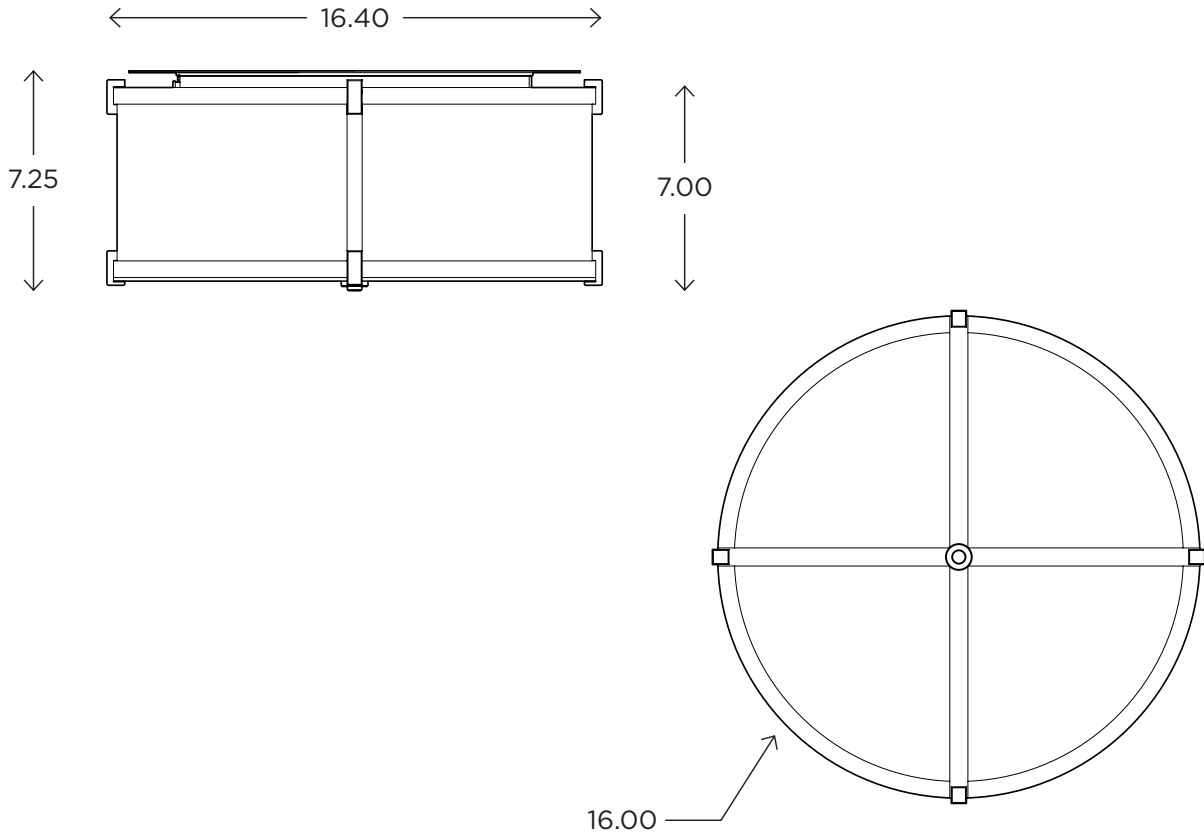

ayrelight.com

Litebox 16" FLUSHMOUNT

CUSTOM OPTIONS

MODEL

LITEBOX FLUSHMOUNT // LBF16

DIMENSIONS

Height: 7.25
Diameter: 16.40

FIXTURE TYPE