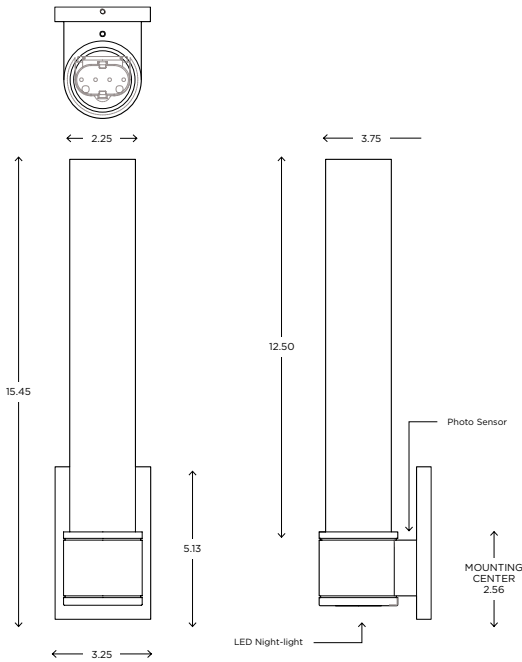

Studio

ADA | CUSTOM OPTIONS

*Night lite requires a separate constant power source

The Studio's clarity of design is evident from every perspective. Precision machined of solid brass, Studio features a photo-sensitive LED nightlight that gently guides one's way. The glass is mouth-blown cased opal perfectly illuminated for grooming requirements.

DIMENSIONS

15.45"H x 3.25"W x 3.75"P

LAMPING / VOLTAGE

[1] 60w Max Incandescent Medium Base

[1] 24w Fluorescent CFL 2G11 Base

[1] LED Unit 3000K

FINISH

Polished Nickel, Brushed Nickel, Chrome