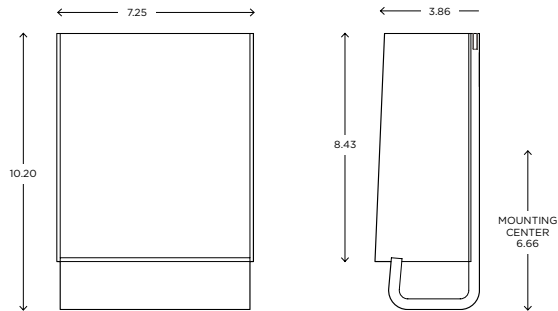

Kyoto 2

ADA | CUSTOM OPTIONS