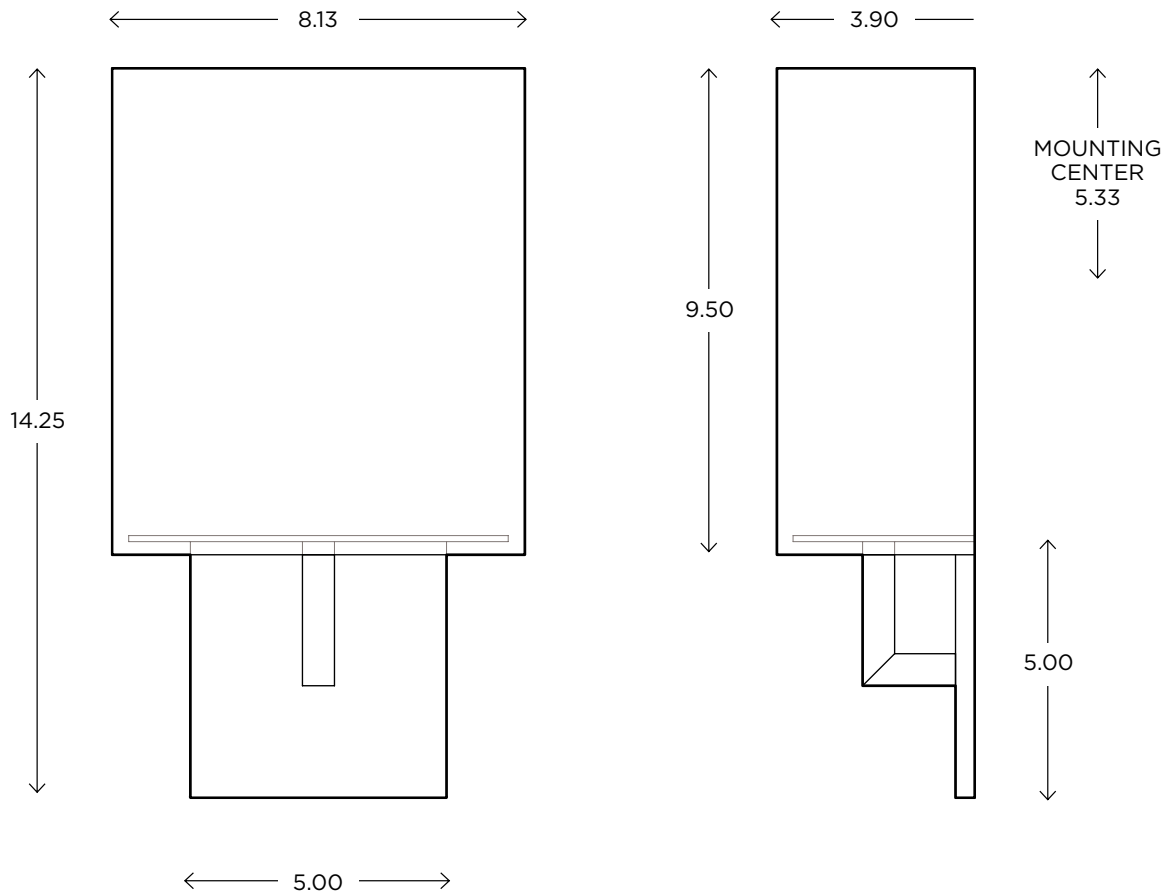

ayrelight.com

Boutique Helika

ADA | CUSTOM OPTIONS

MODEL

HELIKA SCNCE // HEL1

DIMENSIONS

Height: 14.25
Width: 8.13
Projection: 3.90

FIXTURE TYPE