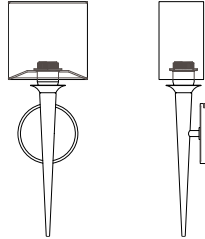

DIMENSIONS
Height: 19.60
Width: 6.60
Projection: 3.98

FIXTURE TYPE
ADA Sconce / A

DIFFUSER
White Shantung / WS

FINISH
Polished Nickel / PN
Brushed Nickel / BN
Oil Rubbed Bronze / OB

LAMPING / VOLTAGE
FLUORESCENT / FL
[1] CFL 18W GX24q-2 120V

INCANDESCENT / INC
[1] 60W Candelabra Base
120V

LED / LED
[1] 3000K 120V

MODEL
METRO SCONCE // MET2