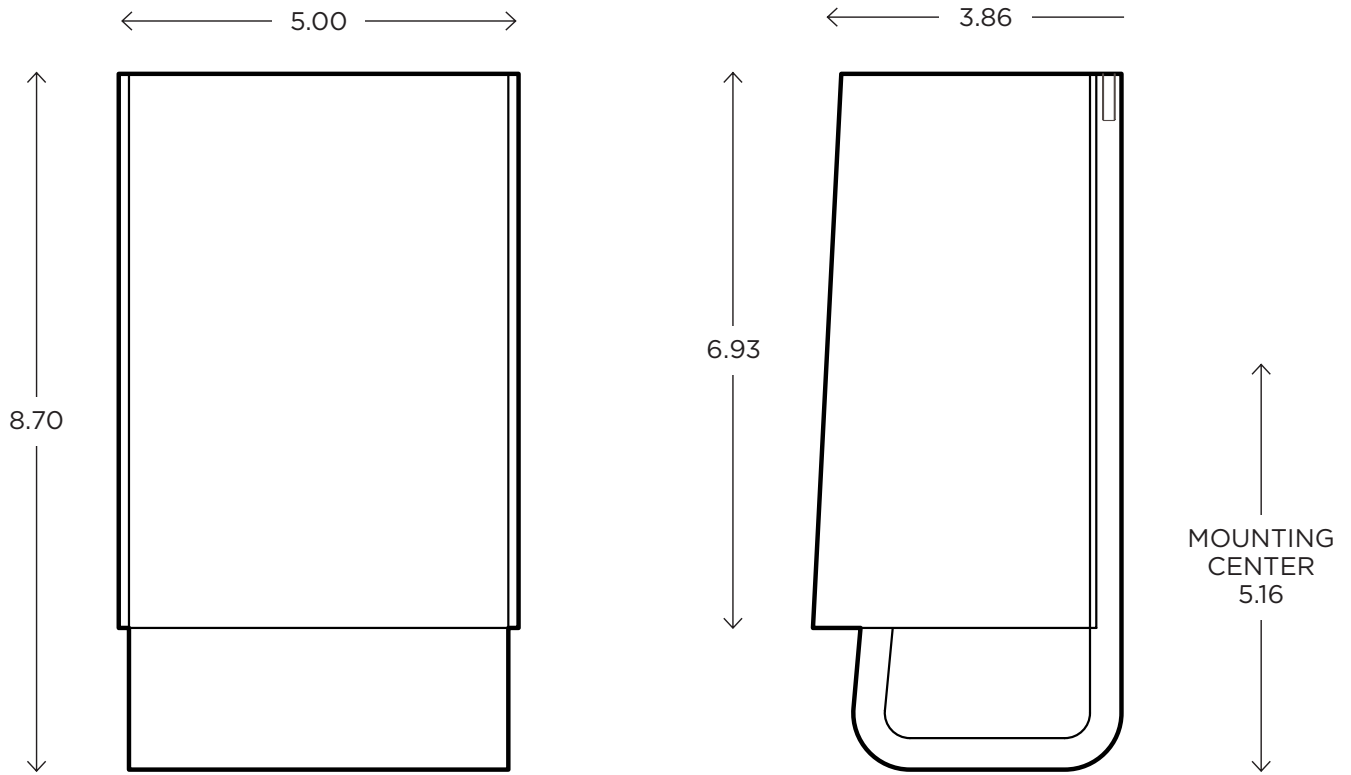

Kyoto 1

ADA | CUSTOM OPTIONS

MODEL

KYOTO SCONCE // KYO1

DIMENSIONS

Height: 8.70
Width: 5.00
Projection: 3.86

FIXTURE TYPE

ADA Sconce / A

DIFFUSER

White Shantung / WS

FINISH

Polished Nickel / PN
Brushed Nickel / BN
Oil Rubbed Bronze / OB

LAMPING / VOLTAGE

FLUORESCENT / FL
[1] CFL 18W GX24q-2 120V

INCANDESCENT / INC
[1] 60W Candelabra Base 120V

LED / LED
[1] 3000K 120V

RELATED PRODUCTS

KYOTO SCONCE // KYO2
ADA

CAPRI SCONCE // CAP1
ADA

LYRIC SCONCE // LYR1
ADA

SIENA SCONCE // SIE1
ADA

Ayre Architectural Lighting
14 Bristol Drive, Unit B
South Easton, MA 02375

Tel 508.205.0545
Toll Free 877.722.AYRE
Fax 508.205.0548

ayrelight.com