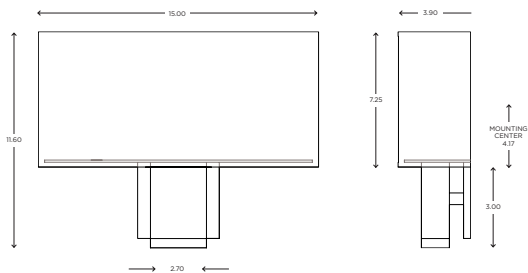

DIFFUSER

White Shantung
Acrylic Available (additional cost)

Available as a double sconce

Ayre Architectural Lighting
14 Bristol Drive, Unit B
South Easton, MA 02375

Tel 508.205.0545
Toll Free 877.722.AYRE
Fax 508.205.0548

ayrelight.com