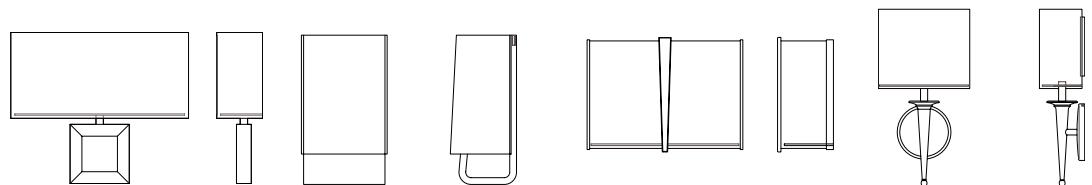

Ayre Architectural Lighting
14 Bristol Drive, Unit B
South Easton, MA 02375

Tel 508.205.0545
Toll Free 877.722.AYRE
Fax 508.205.0548

ayrelight.com