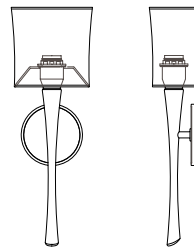

DIMENSIONS
Height: 19.50
Width: 6.63
Projection: 3.96

FIXTURE TYPE
ADA Sconce / A

DIFFUSER
White Shantung / WS

FINISH
Polished Nickel / PN
Brushed Nickel / BN
Chrome / CH
Oil Rubbed Bronze / OB

LAMPING / VOLTAGE
FLUORESCENT / FL
[1] CFL 18W GX24q-2 120V

INCANDESCENT / INC
[1] 60W Candelabra Base
120V

LED / LED
[1] 3000K 120V