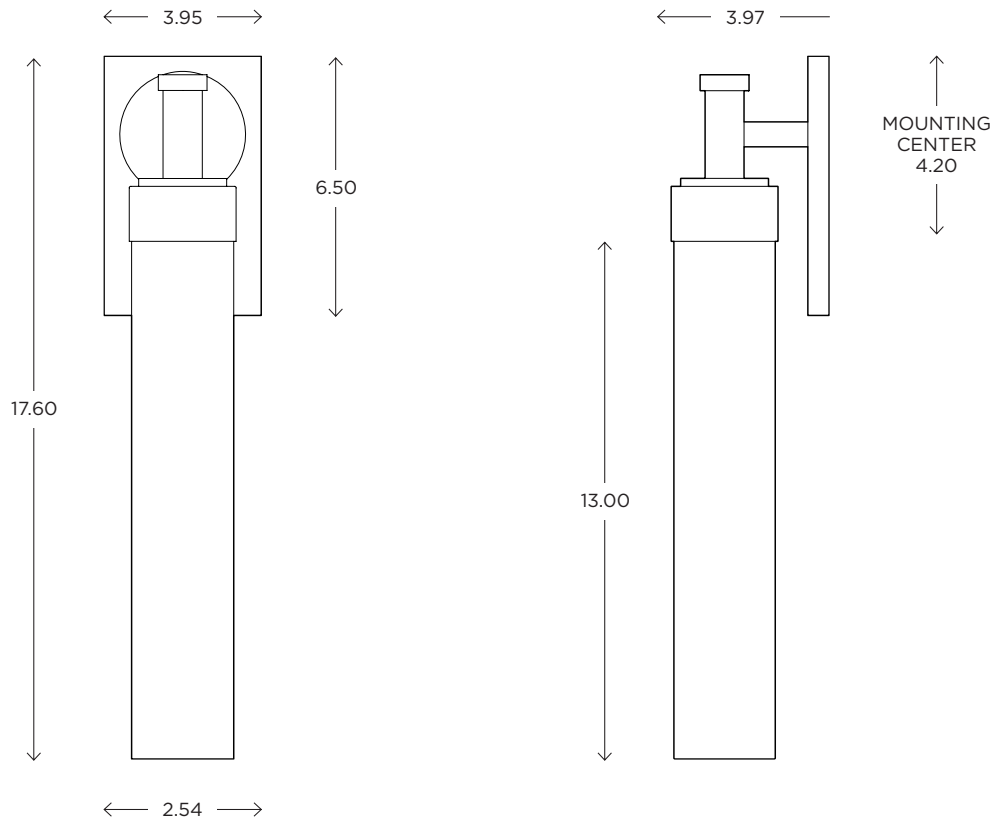

Circ

ADA CUSTOM OPTIONS

Fixture can be mounted facing UP or DOWN

MODEL

CIRC SCONCE // CIR1

DIMENSIONS

Height: 17.60
Width: 3.95
Projection: 3.97

FIXTURE TYPE

ADA Sconce / A

DIFFUSER

Shiny Opal Glass / SO

FINISH

Polished Nickel / PN
Brushed Nickel / BN
Chrome / CH

LAMPING / VOLTAGE

FLUORESCENT / FL
[1] FT 24W 2G11 120V

INCANDESCENT / INC
[1] 60W T10 Medium Base 120V

LED / LED
[1] 3000K 120V

RELATED PRODUCTS

CIRC SCONCE // CIR2
ADA

CLIK SCONCE // CLK1
ADA

STUDIO SCONCE // STU1
ADA

REFLEX SCONCE // REF1
ADA

Ayre Architectural Lighting
14 Bristol Drive, Unit B
South Easton, MA 02375

Tel 508.205.0545
Toll Free 877.722.AYRE
Fax 508.205.0548

ayrelight.com