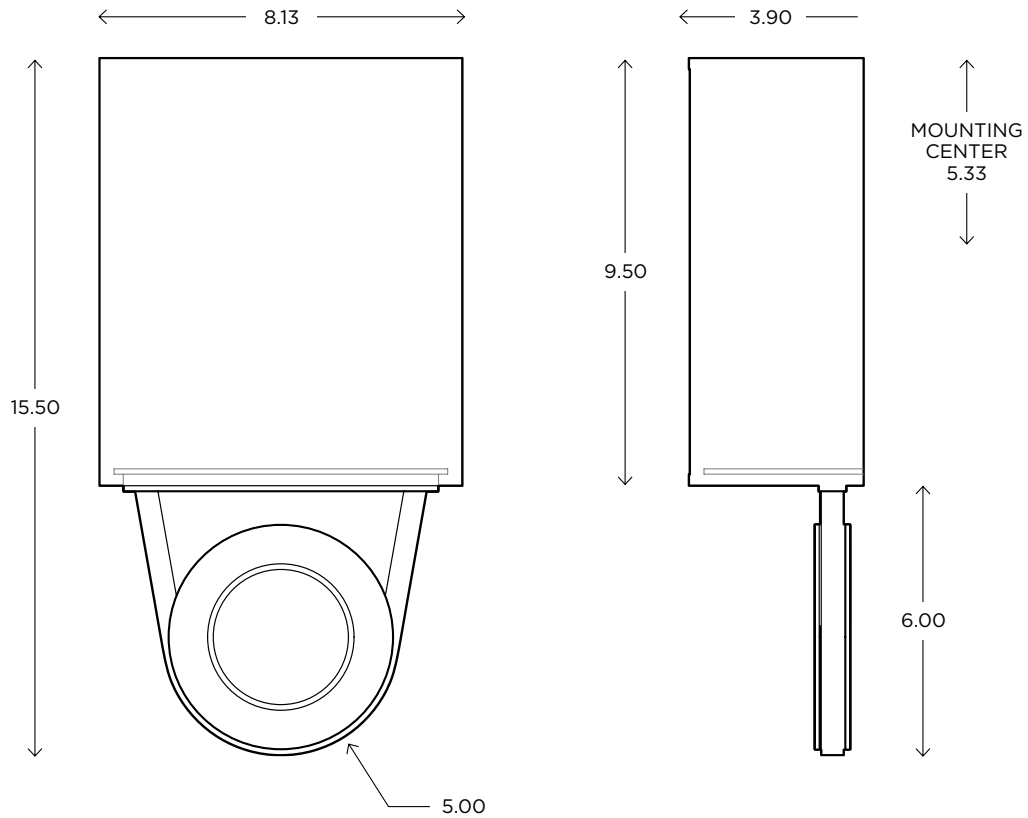

ayrelight.com

Boutique Rio

ADA | CUSTOM OPTIONS

MODEL
RIO SCONCE // RIO1

DIMENSIONS
Height: 15.50
Width: 8.13
Projection: 3.90

FIXTURE TYPE
ADA Sconce / A

DIFFUSER
White Shantung / WS

FINISH
Polished Aluminum / PA
Brushed Aluminum / BA
Oil Rubbed Bronze / OB