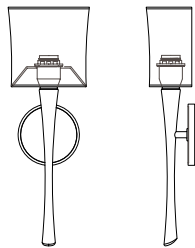

ayrelight.com

Euro 1

ADA CUSTOM OPTIONS

MODEL

EURO SCONCE // EUR1

DIMENSIONS

Height: 19.50
Width: 6.63
Projection: 3.96

FIXTURE TYPE