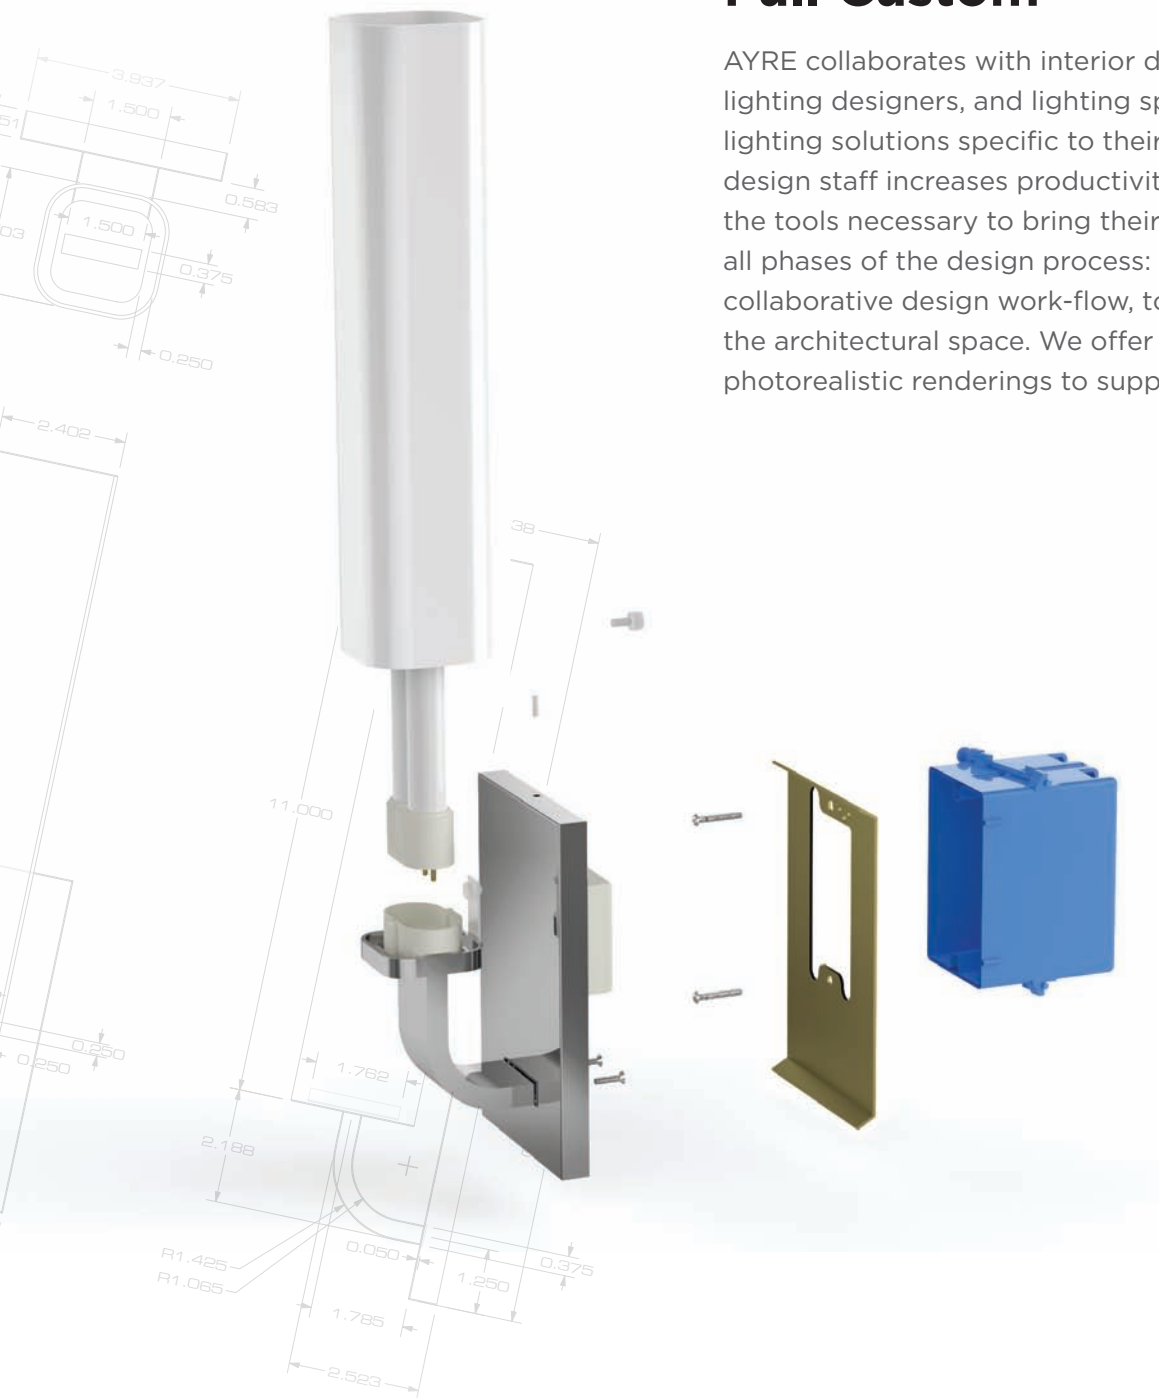

Semi Custom

Every space is unique and each designer envisions that space in their own way. For this reason, the AYRE product line was designed and developed from its inception with the idea that it can be customized to satisfy each clients taste and unique needs.

Full Custom

AYRE collaborates with interior designers, architects, lighting designers, and lighting specifiers to develop custom lighting solutions specific to their needs. Having an in-house design staff increases productivity and gives the client all the tools necessary to bring their ideas to life. We support all phases of the design process: from concept, through a collaborative design work-flow, to final realization within the architectural space. We offer 3D CAD modeling and photorealistic renderings to support each project.