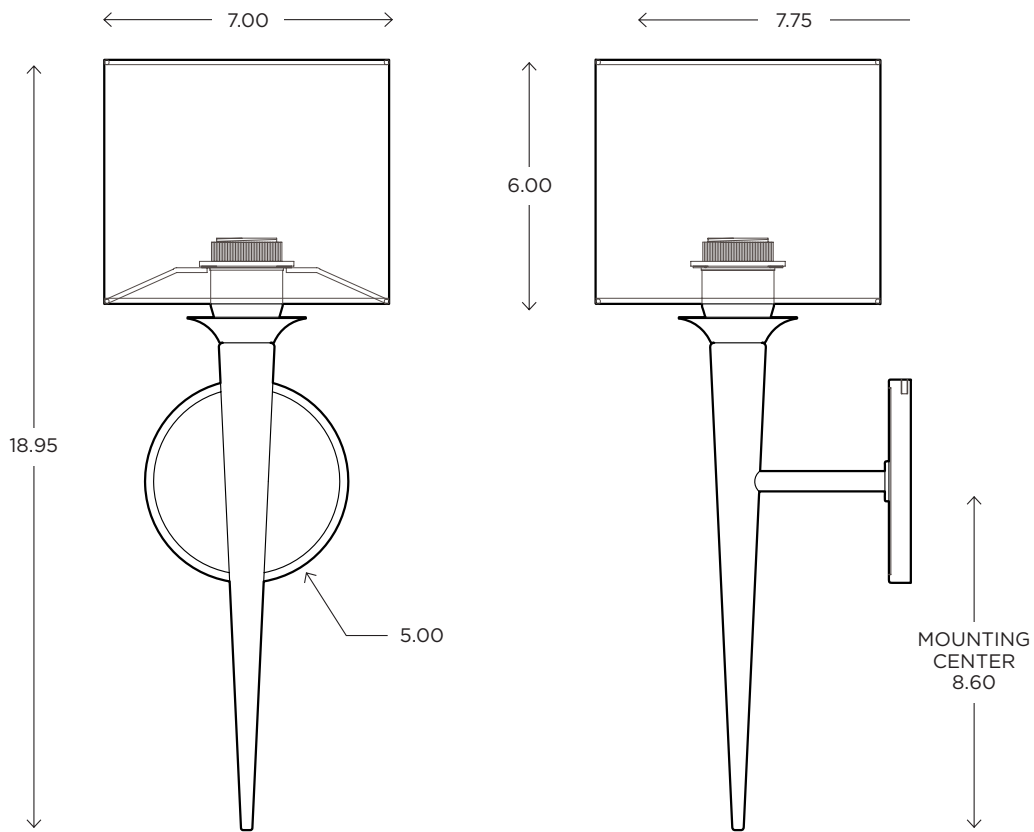

Metro 2

CUSTOM OPTIONS