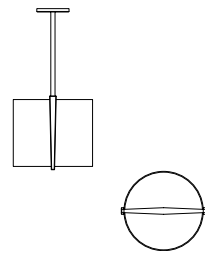

MODEL

LYRIC PENDANT // LYR12

DIMENSIONS

Height: 24.00
Diameter: 12.00

FIXTURE TYPE

Pendant / P

DIFFUSER

Shiny Opal Acrylic / SA

FINISH

Polished Nickel / PN
Brushed Nickel / BN
Oil Rubbed Bronze / OB

LAMPING / VOLTAGE

FLUORESCENT / FL
[1] CFL 18/26/32W
GX24q-3 120V

INCANDESCENT / INC
[1] 100W Medium Base
120V