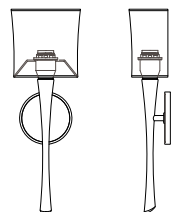

RELATED PRODUCTS

EURO SCONCE // EUR1
ADA