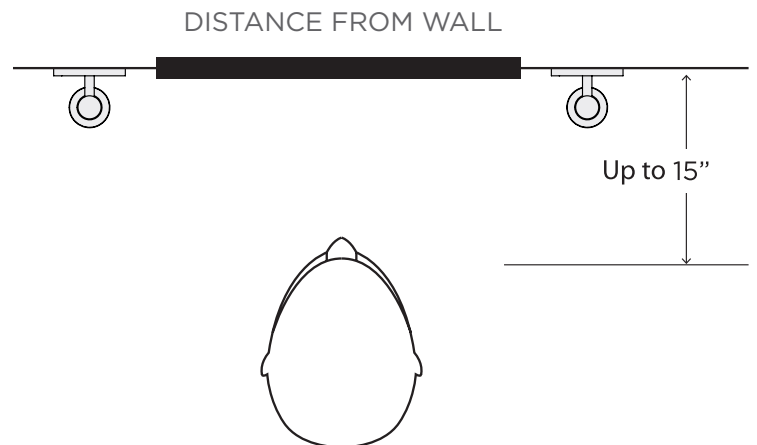

OUTPUT

In the modern workplace and home, luminance levels commonly range from between 10 and 100 FC [foot-candles]. In the bathroom, when functioning as a task light for personal grooming, the recommended light output averages 50FC.

Ayre Bath fixtures have been specifically designed to provide the required levels of light to enhance the grooming experience.