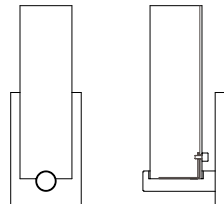

MODEL

CLIK SCONCE // CLK1

DIMENSIONS

Height: 9.10
Width: 3.19
Projection: 3.78

FIXTURE TYPE

ADA Sconce / A

DIFFUSER

Shiny Opal Glass / SO

FINISH

Polished Nickel / PN
Brushed Nickel / BN
Chrome / CH

LAMPING / VOLTAGE

FLUORESCENT / FL
[1] CFL 18W GX24q-2 120V

INCANDESCENT / INC
[1] 60W T10 Medium Base
120V

LED / LED
[1] 3000K 120V