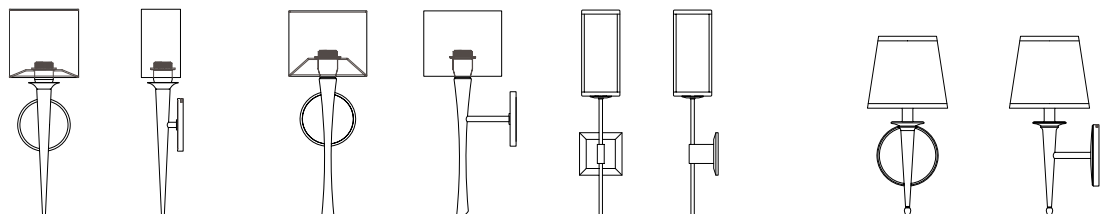

RELATED PRODUCTS

METRO SCONCE // MET1

ADA

EURO SCONCE // EUR2

DISTRICT SCONCE // DIS2

SIENA SCONCE // SIE2

Ayre Architectural Lighting
14 Bristol Drive, Unit B
South Easton, MA 02375

Tel 508.205.0545
Toll Free 877.722.AYRE
Fax 508.205.0548

ayrelight.com