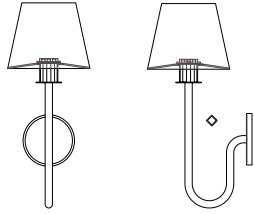

MODEL

VERTEX SCONCE // VER1

DIMENSIONS

Height: 19.95
Width: 8.00
Projection: 10.20

FIXTURE TYPE

Sconce / S

DIFFUSER

White Shantung / WS

FINISH

Polished Nickel / PN
Brushed Nickel / BN
Oil Rubbed Bronze / OB

LAMPING / VOLTAGE

FLUORESCENT / FL
[1] CFL 18W GX24q-2 120V

INCANDESCENT / INC
[1] 100W Medium Base
120V

LED / LED
[1] 3000K 120V