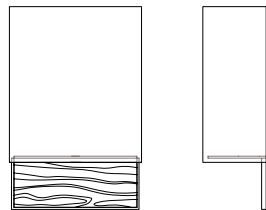

ayrelight.com

Boutique Azura

ADA CUSTOM OPTIONS

MODEL

AZURA SCONCE // AZU1

DIMENSIONS

Height: 12.50
Width: 8.13
Projection: 3.90

FIXTURE TYPE