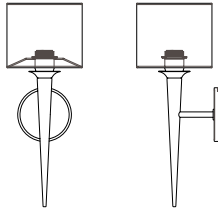

DIMENSIONS
Height: 18.95
Width: 7.00
Projection: 7.75

FIXTURE TYPE
Sconce / S

DIFFUSER
White Shantung / WS

FINISH
Polished Nickel / PN
Brushed Nickel / BN
Oil Rubbed Bronze / OB

LAMPING / VOLTAGE
FLUORESCENT / FL
[1] CFL 18W GX24q-2 120V

INCANDESCENT / INC
[1] 100W Medium Base
120V

LED / LED
[1] 3000K 120V

MODEL
PETAL PENDANT // PET1

DIMENSIONS
Height: 60.00
Diameter: 6.50

FIXTURE TYPE
Pendant / P

DIFFUSER
Shiny Opal Glass / SO

FINISH
Polished Nickel / PN
Brushed Nickel / BN
Oil Rubbed Bronze / OB

LAMPING / VOLTAGE
FLUORESCENT / FL
[1] FT 18W 2G11 120V

INCANDESCENT / INC
[1] 60W T10 Medium Base
120V

LED / LED
[1] 3000K 120V

MODEL
PETAL PENDANT // PETT

DIMENSIONS
Height: 60.00
Width: 9.00

FIXTURE TYPE
Pendant / P

DIFFUSER
Shiny Opal Glass / SO

FINISH
Polished Nickel / PN
Brushed Nickel / BN
Oil Rubbed Bronze / OB

LAMPING / VOLTAGE
FLUORESCENT / FL
[3] FT 18W 2G11 120V

INCANDESCENT / INC
[3] 60W T10 Medium Base
120V

LED / LED
[3] 3000K 120V