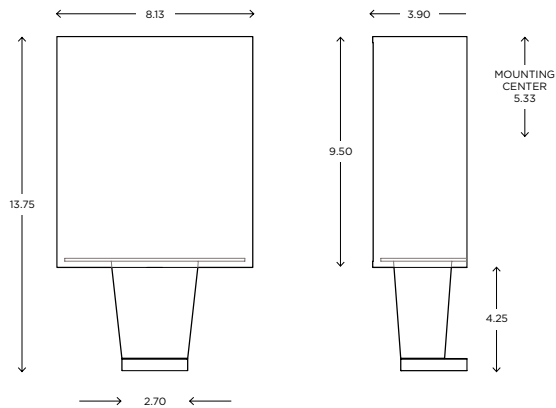

Boutique Capri

ADA | CUSTOM OPTIONS

The Capri sconce is offered in a variety of distinctive wood species, metal finishes, and lamping options. Capri focuses attention on conservation and sustainability. We use repurposed and renewable wood, reclaimed and recycled aluminum, and offer the option of energy efficient fluorescent or LED technology.

DIMENSIONS

13.75"H x 8.13"W x 3.90"P

LAMPING / VOLTAGE

- [1] 60w Max Incandescent Candelabra Base
- [1] 18/26/32w Fluorescent CFL GX24q-3 Base
- [1] LED Unit 3000K

FINISH

Polished Aluminum, Brushed Aluminum,
Oil Rubbed Bronze
+
Mahogany, Sapele, Ebony