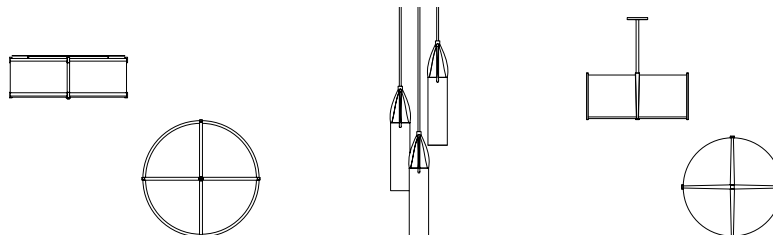

RELATED PRODUCTS

LITEBOX FLUSHMOUNT // LBF24

PETAL PENDANT // PETT

LYRIC PENDANT // LYR24

Ayre Architectural Lighting
14 Bristol Drive, Unit B
South Easton, MA 02375

Tel 508.205.0545
Toll Free 877.722.AYRE
Fax 508.205.0548

ayrelight.com