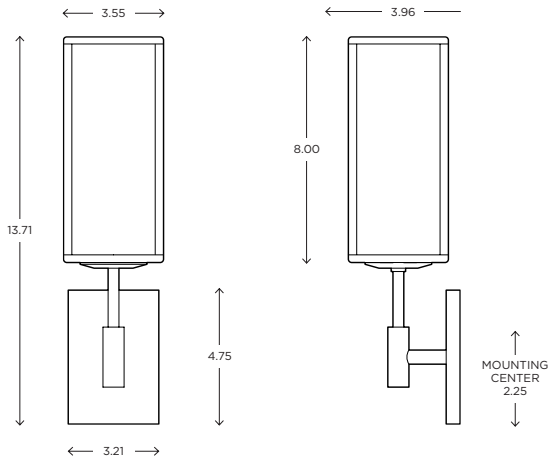

District 1

ADA | CUSTOM OPTIONS

Almost industrial in tone, District is forged of solid brass. Its mass is deftly balanced by a simple but tailored white shantung shade with defined edges. Available in LED, fluorescent, and incandescent lamping and numerous finishes.

DIMENSIONS

13.71"H x 3.55"W x 3.96"P

LAMPING / VOLTAGE

[1] 60w Max Incandescent T10 Medium Base

[1] 18w Fluorescent CFL GX24q-2 Base

[1] LED Unit 3000K

FINISH

Polished Nickel, Brushed Nickel,

Oil Rubbed Bronze

DIFFUSER

White Shantung

Acrylic Available (additional cost)

Customize this fixture to your specific needs