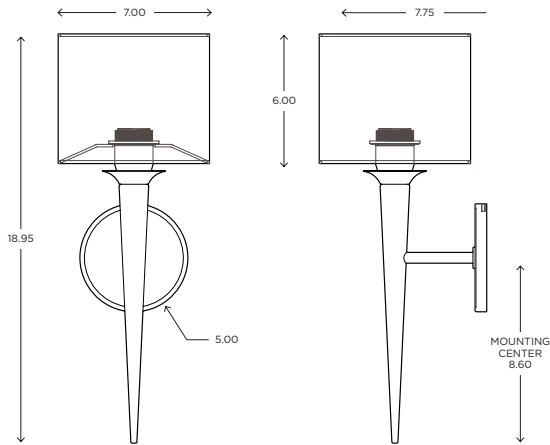

Metro 2

CUSTOM OPTIONS