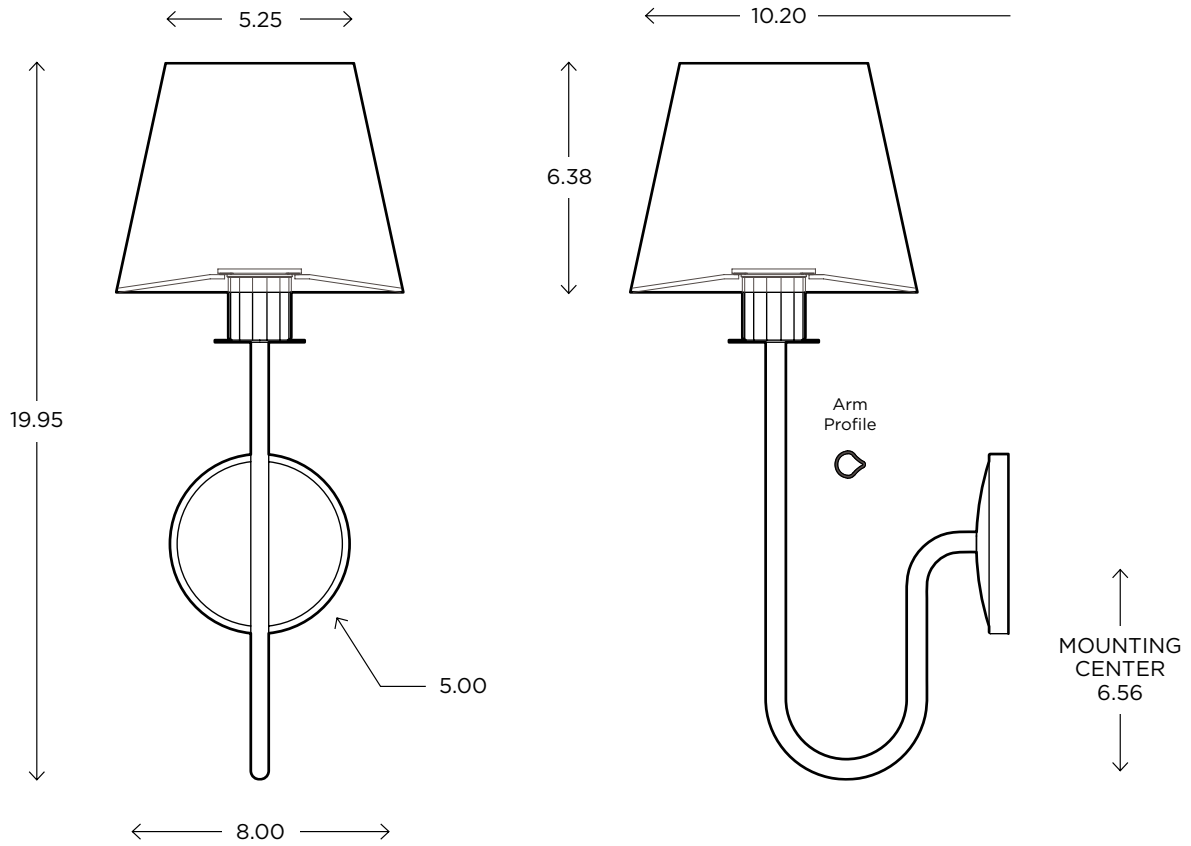

The Cygnus is formed from an extruded teardrop tube joined to a jewel like faceted cup. Cygnus features a solid brass backplate and white shantung shade.

DIMENSIONS

19.95"H x 8.00"W x 10.20"P

LAMPING / VOLTAGE

MODEL

CYGNUS SCONCE // CYG1

DIMENSIONS

Height: 19.95
Width: 8.00
Projection: 10.20

FIXTURE TYPE

Sconce / S

DIFFUSER

White Shantung / WS