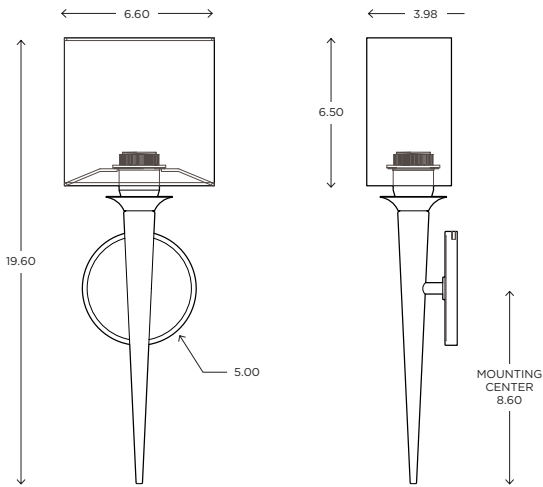

Metro 1

ADA | CUSTOM OPTIONS

The Metro 1, like its sibling the Metro, is classical in essence and origin but highly refined in execution. It is crisp, clean and beautifully reinterpreted for today.

DIMENSIONS

19.60"H x 6.60"W x 3.98"P

LAMPING / VOLTAGE

- [1] 60w Max Incandescent Candelabra Base
- [1] 18w Fluorescent CFL GX24q-2 Base
- [1] LED Unit 3000K

FINISH

Polished Nickel, Brushed Nickel,
Oil Rubbed Bronze

DIFFUSER

White Shantung
Acrylic Available (additional cost)

Customize this fixture to your specific needs