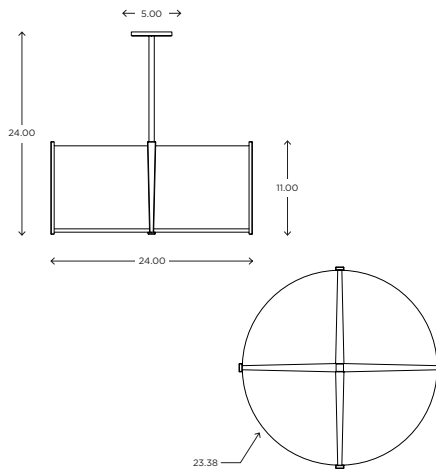

Lyric 24" PENDANT

CUSTOM OPTIONS

The Lyric Pendant's understated elegance is enhanced by gradually tapered and artfully chamfered metalwork. Its light emanates from either a white opal acrylic or washable linen diffuser. Lamping options include fluorescent and incandescent. It is part of the Lyric family and is also available as a matching ADA sconce.

DIMENSIONS

24"H x 24.00"D

LAMPING / VOLTAGE

[2] 100w Max Incandescent Medium Base

[2] 18/26/32w Fluorescent CFL GX24q-3 Base

FINISH

Polished Nickel, Brushed Nickel,

Oil Rubbed Bronze