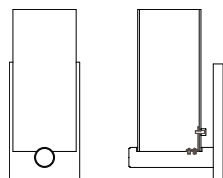

Clik 1

ADA CUSTOM OPTIONS

MODEL

CLIK SCNCE // CLK1

DIMENSIONS

Height: 9.10
Width: 3.19
Projection: 3.78

FIXTURE TYPE

ADA Sconce / A

DIFFUSER

Shiny Opal Glass / SO

FINISH

Polished Nickel / PN
Brushed Nickel / BN
Chrome / CH

LAMPING / VOLTAGE

FLUORESCENT / FL
[1] CFL 18W GX24q-2 120V

INCANDESCENT / INC
[1] 60W T10 Medium Base 120V

LED / LED
[1] 3000K 120V

RELATED PRODUCTS

CLIK SCNCE // CLK2
ADA

CIRC SCNCE // CIR1
ADA

STUDIO SCNCE // STU1
ADA

PETAL PENDANT // PET1

Ayre Architectural Lighting
14 Bristol Drive, Unit B
South Easton, MA 02375

Tel 508.205.0545
Toll Free 877.722.AYRE
Fax 508.205.0548

ayrelight.com