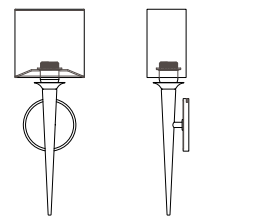

RELATED PRODUCTS

EURO SCONCE // EUR2

EURO SCONCE // EUR3

DISTRICT SCONCE // DIS1

METRO SCONCE // MET1

Ayre Architectural Lighting
14 Bristol Drive, Unit B
South Easton, MA 02375

Tel 508.205.0545
Toll Free 877.722.AYRE
Fax 508.205.0548

ayrelight.com