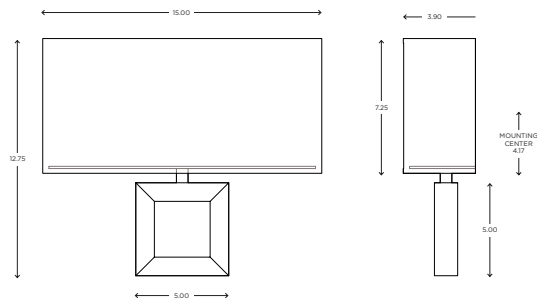

DIFFUSER

White Shantung

Acrylic Available (additional cost)

Available as a double sconce

Ayre Architectural Lighting
14 Bristol Drive, Unit B
South Easton, MA 02375

Tel 508.205.0545
Toll Free 877.722.AYRE
Fax 508.205.0548

ayrelight.com