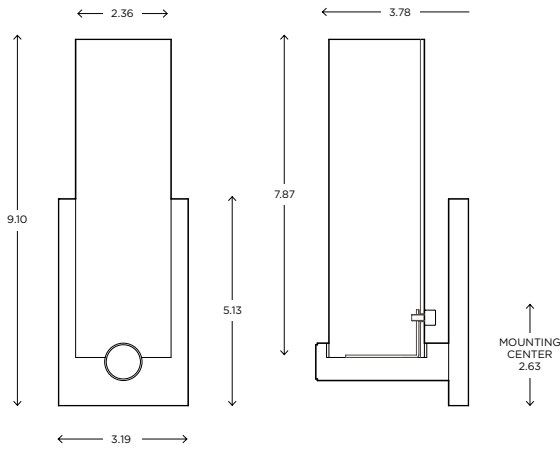

Clik 1

ADA | CUSTOM OPTIONS