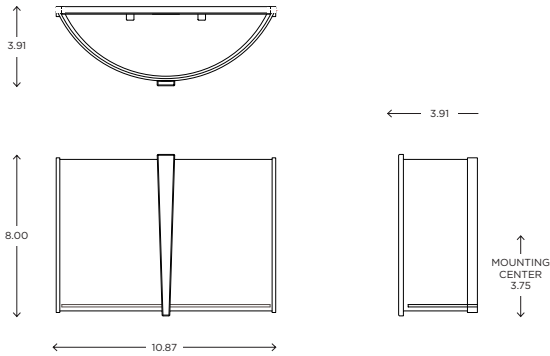

Lyric SCONCE

ADA | CUSTOM OPTIONS

The subjective poetic form aptly describes the Lyric sconce by AYRE. Fluid and elegant, its lines are bound by precision machined metalwork, carefully chamfered and gradually tapered in the front. Its light is softened by a white opal acrylic main diffuser and bottom diffuser. Lamping options include LED, fluorescent, and incandescent.

DIMENSIONS

8.00"H x 10.87"W x 3.91"P

LAMPING / VOLTAGE

- [1] 60w Max Incandescent Candelabra Base
- [1] 18/26/32w Fluorescent CFL GX24q-3 Base
- [1] LED Unit 3000K

FINISH

Polished Nickel, Brushed Nickel,
Oil Rubbed Bronze