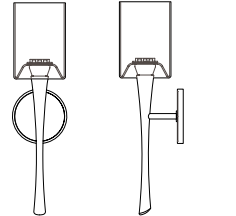

RELATED PRODUCTS

EURO SCONCE // EUR2

EURO SCONCE // EUR3

DISTRICT SCONCE // DIS1

METRO SCONCE // MET1

Ayre Architectural Lighting
14 Bristol Drive, Unit B
South Easton, MA 02375

Tel 508.205.0545
Toll Free 877.722.AYRE
Fax 508.205.0548

ayrelight.com