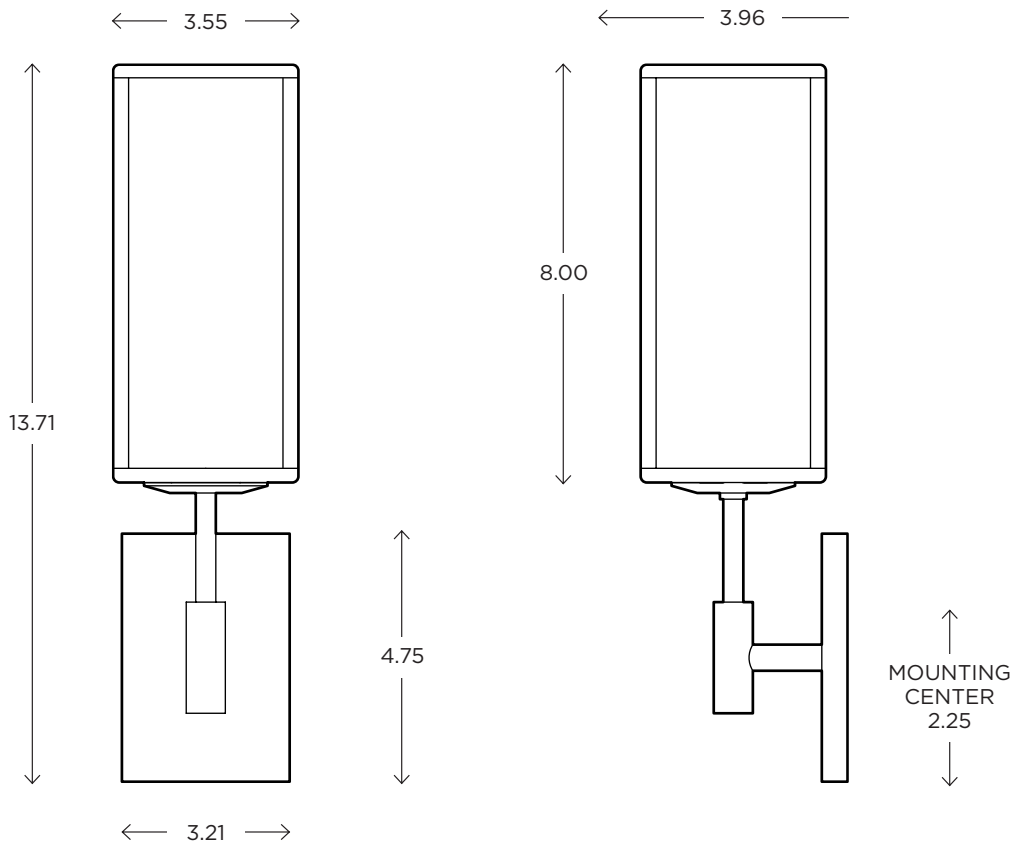

ayrelight.com

District 1

ADA | CUSTOM OPTIONS

MODEL

DISTRICT SCONCE // DIS1

DIMENSIONS

Height: 13.71
Width: 3.55
Projection: 3.96

FIXTURE TYPE