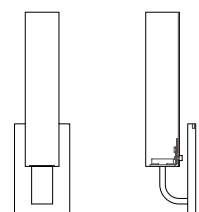

REFLEX SCONCE // REF1
ADA