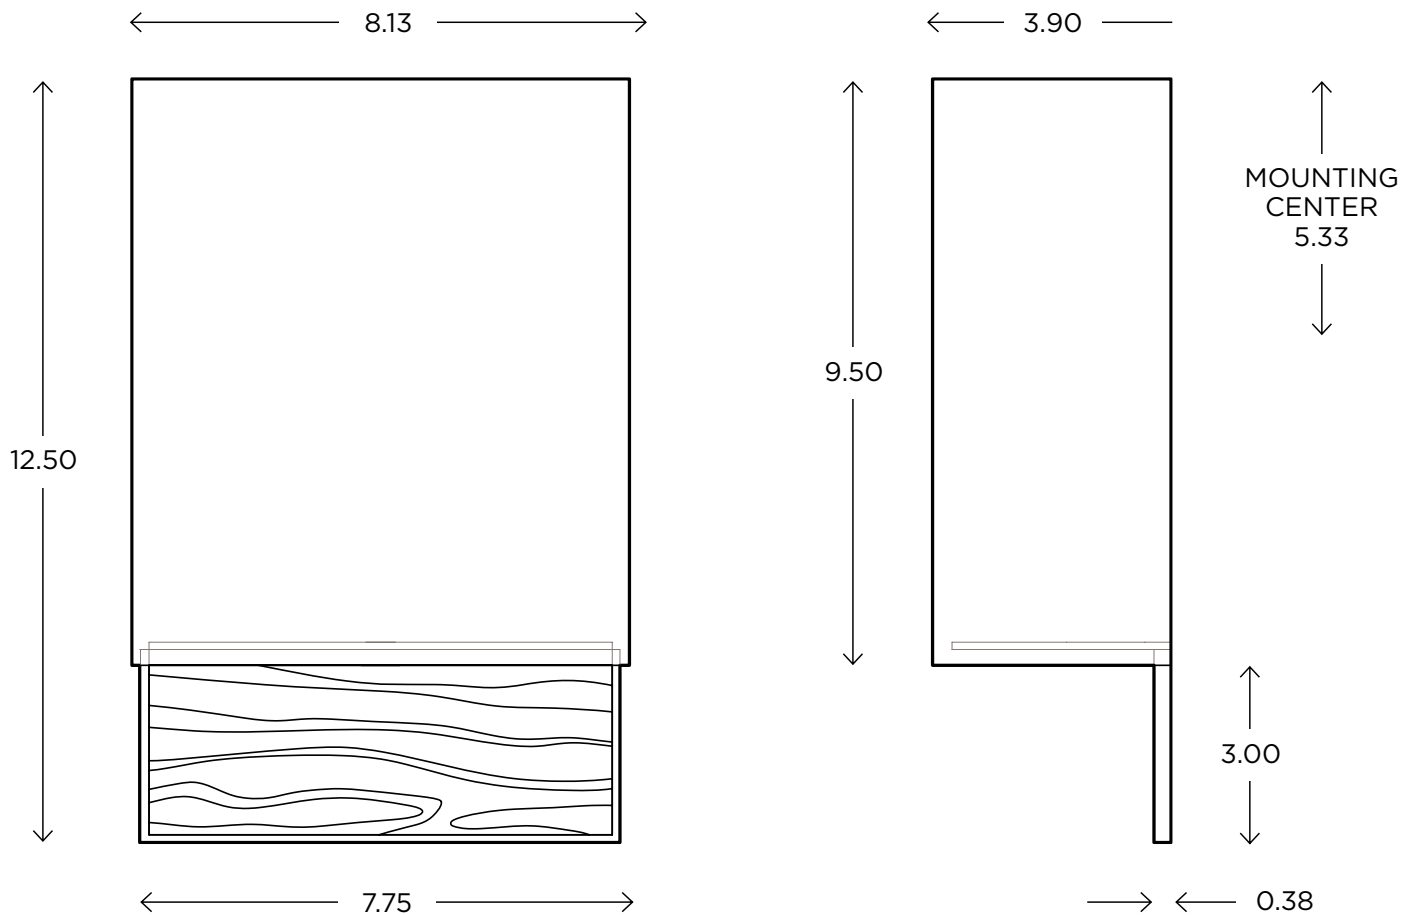

ayrelight.com

Boutique Azura

ADA CUSTOM OPTIONS

MODEL

AZURA SCONCE // AZU1

DIMENSIONS

Height: 12.50
Width: 8.13
Projection: 3.90

FIXTURE TYPE