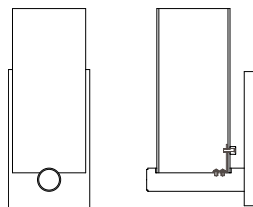

DIFFUSER

Shiny Opal Glass / SO

RELATED PRODUCTS

CLIK SCENCE // CLK1

ADA

CIRC SCENCE // CIR1

ADA

STUDIO SCENCE // STU1

ADA

REFLEX SCENCE // REF1

ADA