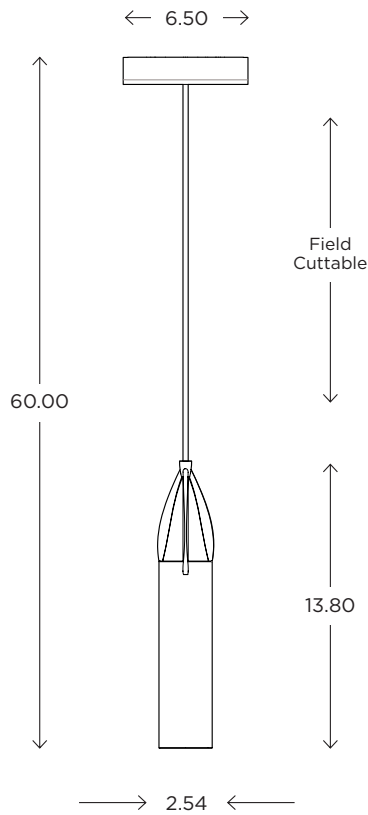

Petal SINGLE PENDANT

CUSTOM OPTIONS

MODEL

PETAL PENDANT // PET1

DIMENSIONS

Height: 60.00
Diameter: 6.50

FIXTURE TYPE

Pendant / P

DIFFUSER

Shiny Opal Glass / SO

FINISH

Polished Nickel / PN
Brushed Nickel / BN
Oil Rubbed Bronze / OB

LAMPING / VOLTAGE

FLUORESCENT / FL
[1] FT 18W 2G11 120V

INCANDESCENT / INC
[1] 60W T10 Medium Base 120V

LED / LED
[1] 3000K 120V

RELATED PRODUCTS

PETAL PENDANT // PETT

CLIK SCENCE // CLK 1

ADA

LYRIC PENDANT // LYR12

Ayre Architectural Lighting
14 Bristol Drive, Unit B
South Easton, MA 02375

Tel 508.205.0545
Toll Free 877.722.AYRE
Fax 508.205.0548

ayrelight.com