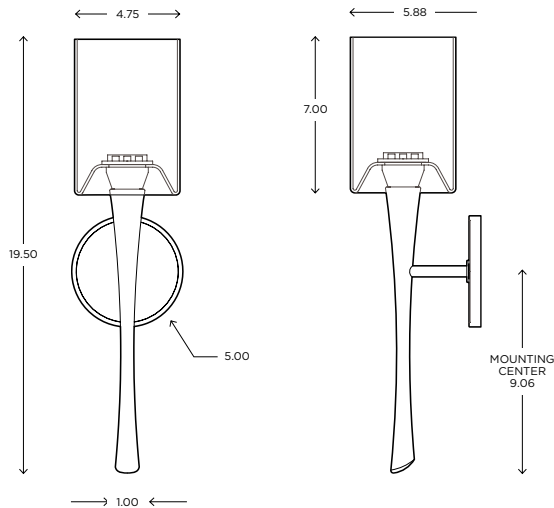

Euro 3

CUSTOM OPTIONS

An organic style sweeps across Euro with continental charm. The addition of a cased glass diffuser makes it a fitting fixture for the bathroom. Euro is also available in an ADA version with a white shantung fabric half shade tapered at the waist.

DIMENSIONS

19.50"H x 4.75"W x 5.88"P

LAMPING / VOLTAGE

- [1] 100w Max Incandescent Medium Base
- [1] 18/26/32w Fluorescent CFL GX24q-3 Base
- [1] LED Unit 3000K

FINISH

Polished Nickel, Brushed Nickel, Chrome, Oil Rubbed Bronze