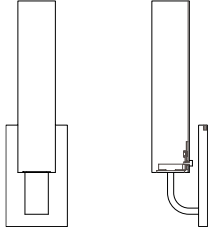

MODEL
REFLEX SCONCE // REF1

DIMENSIONS
Height: 14.45
Width: 3.95
Projection: 3.56

FIXTURE TYPE
ADA Sconce / A

DIFFUSER
Cased Shiny Opal Glass / CS

FINISH
Polished Nickel / PN
Brushed Nickel / BN
Chrome / CH

LAMPING / VOLTAGE
FLUORESCENT / FL
[1] FT 18W 2G11 120V

INCANDESCENT / INC
[1] 60W T10 Medium Base
120V

LED / LED
[1] 3000K 120V

MODEL
SIENA SCONCE // SIE1