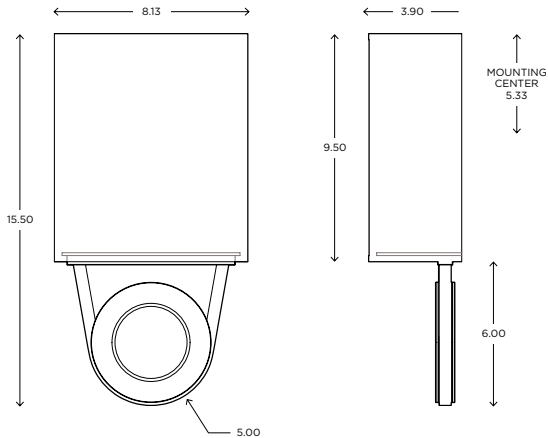

Boutique Rio

ADA | CUSTOM OPTIONS

The Rio is a distinctive machined aluminum sconce with wonderful industrial-chic styling. It is a piece transformed by its finishes. In polished aluminum, a sophistication takes over and redefines Rio as a piece of absolute elegance. In Architectural Bronze it becomes an exercise in classicism.

DIMENSIONS

15.50"H x 8.13"W x 3.90"P

LAMPING / VOLTAGE

- [1] 60w Max Incandescent Candelabra Base
- [1] 18/26/32w Fluorescent CFL GX24q-3 Base
- [1] LED Unit 3000K

FINISH

Polished Aluminum, Brushed Aluminum,
Oil Rubbed Bronze