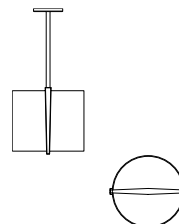

Ayre Architectural Lighting
14 Bristol Drive, Unit B
South Easton, MA 02375

Tel 508.205.0545
Toll Free 877.722.AYRE
Fax 508.205.0548

ayrelight.com