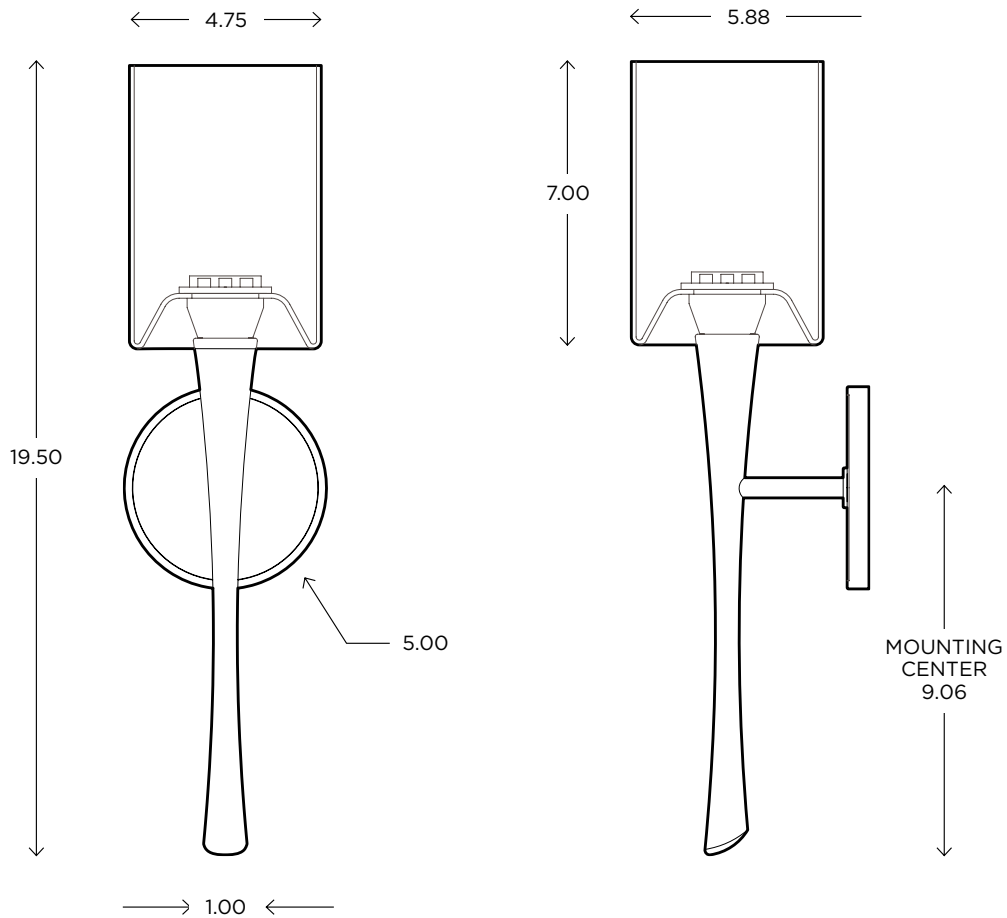

ayrelight.com

Euro 3

CUSTOM OPTIONS

MODEL

EURO SCONCE // EUR3

DIMENSIONS

Height: 19.50
Width: 4.75
Projection: 5.88

FIXTURE TYPE