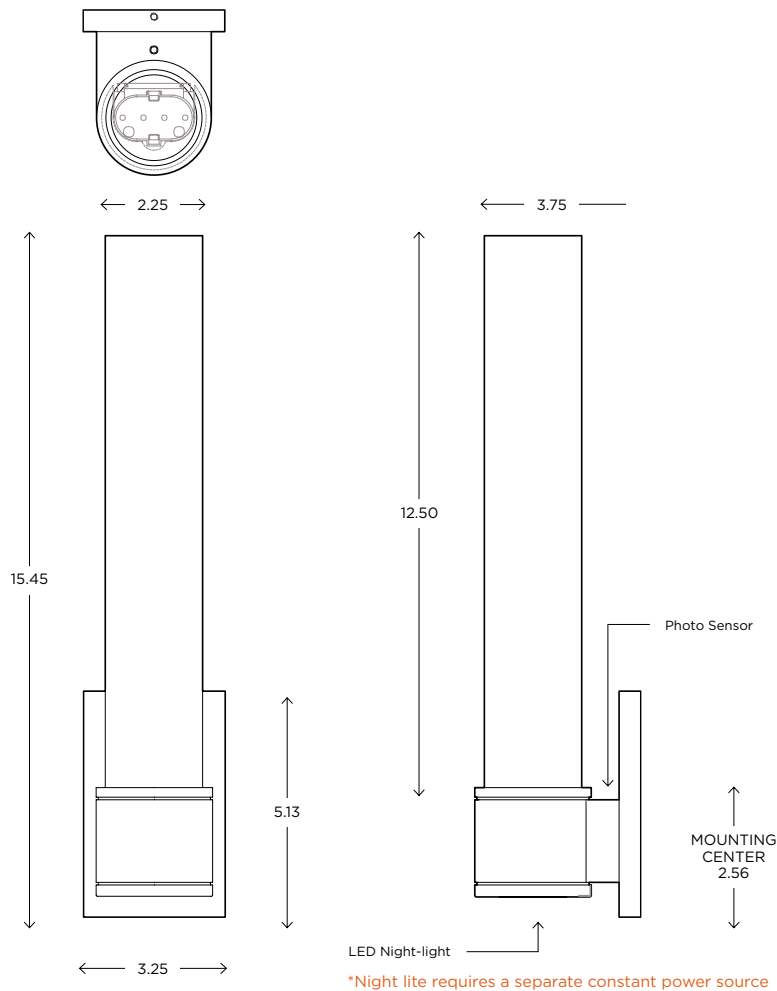

ayrelight.com

Studio

ADA CUSTOM OPTIONS

Fixture can be mounted facing UP or DOWN

MODEL

STUDIO SCENCE // STU1

DIMENSIONS

Height: 15.45
Width: 3.25
Projection: 3.75