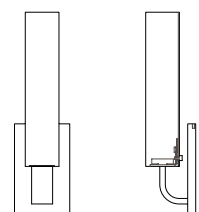

Ayre Architectural Lighting
14 Bristol Drive, Unit B
South Easton, MA 02375

Tel 508.205.0545
Toll Free 877.722.AYRE
Fax 508.205.0548

ayrelight.com