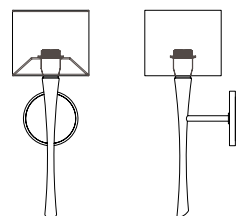

RELATED PRODUCTS

EURO SCONCE // EUR2

EURO SCONCE // EUR3

DISTRICT SCONCE // DIS1

METRO SCONCE // MET1

Ayre Architectural Lighting
14 Bristol Drive, Unit B
South Easton, MA 02375

Tel 508.205.0545
Toll Free 877.722.AYRE
Fax 508.205.0548

ayrelight.com