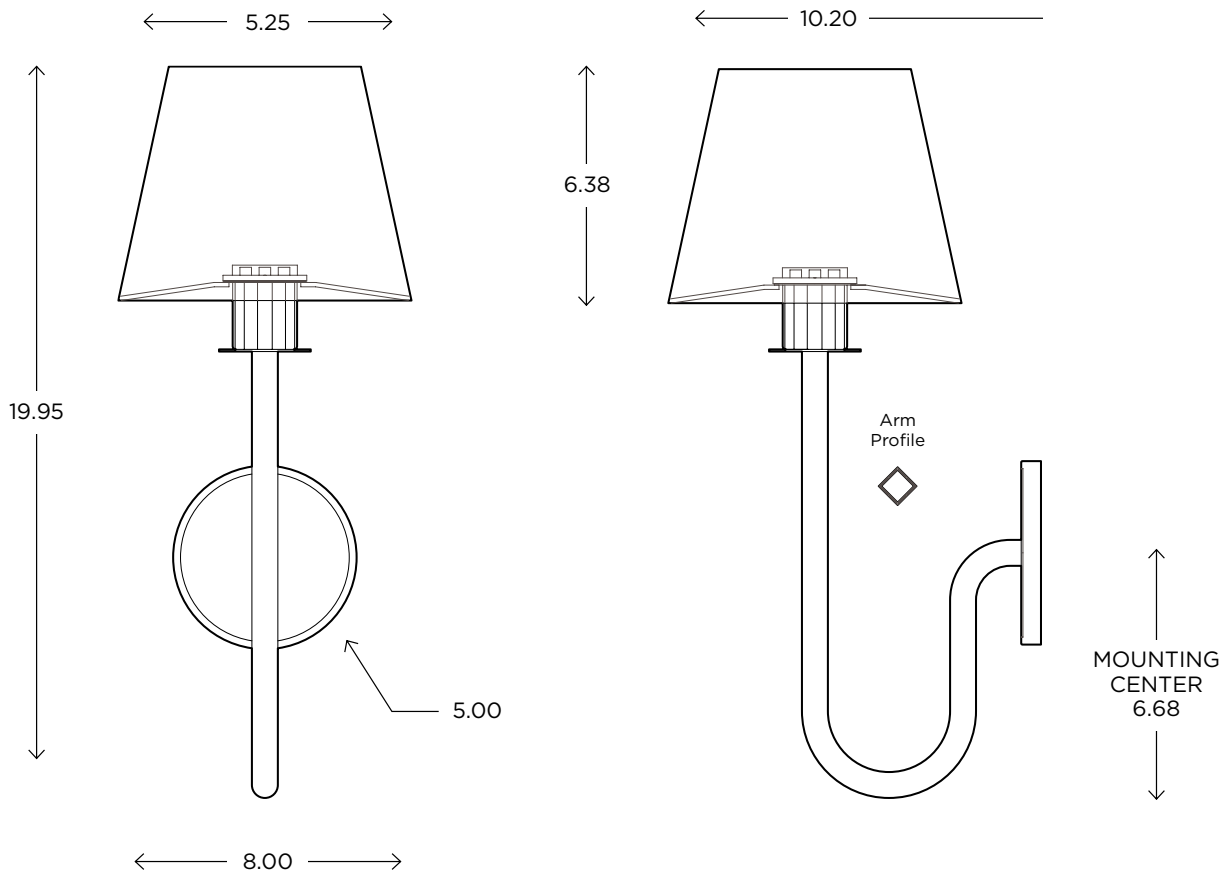

Vertex

CUSTOM OPTIONS

MODEL

VERTEX SCONCE // VER1

DIMENSIONS

Height: 19.95
Width: 8.00
Projection: 10.20

FIXTURE TYPE

Sconce / S