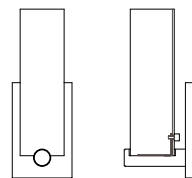

CLIK SCONCE // CLK1
ADA