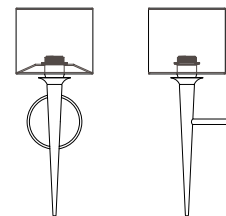

RELATED PRODUCTS

VERTEX SCONCE // VER1

DISTRICT SCONCE // DIS1

METRO SCONCE // MET2

KYOTO SCONCE // KYO2

ADA

ADA

Ayre Architectural Lighting
14 Bristol Drive, Unit B
South Easton, MA 02375

Tel 508.205.0545
Toll Free 877.722.AYRE
Fax 508.205.0548

ayrelight.com