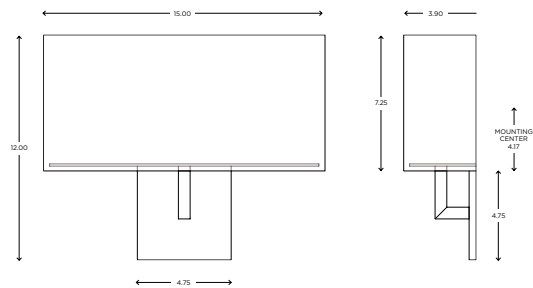

DIFFUSER

White Shantung

Acrylic Available (additional cost)

Available as a double sconce

Ayre Architectural Lighting
14 Bristol Drive, Unit B
South Easton, MA 02375

Tel 508.205.0545
Toll Free 877.722.AYRE
Fax 508.205.0548

ayrelight.com