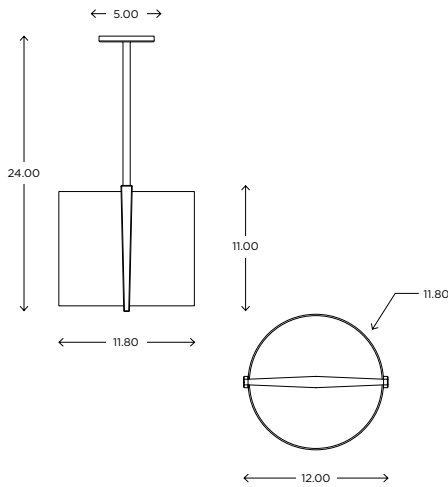

Lyric 12" PENDANT

CUSTOM OPTIONS

The Lyric Pendant's understated elegance is enhanced by gradually tapered and artfully chamfered metalwork. In its petite form it is quite charming. Lamping options include fluorescent and incandescent. It is part of the Lyric family and is also available as a matching ADA sconce.

DIMENSIONS

24.00"H x 12.00"D

LAMPING / VOLTAGE

[1] 100w Max Incandescent Medium Base

[1] 18/26/32w Fluorescent CFL GX24q-3 Base

FINISH

Polished Nickel, Brushed Nickel,
Oil Rubbed Bronze