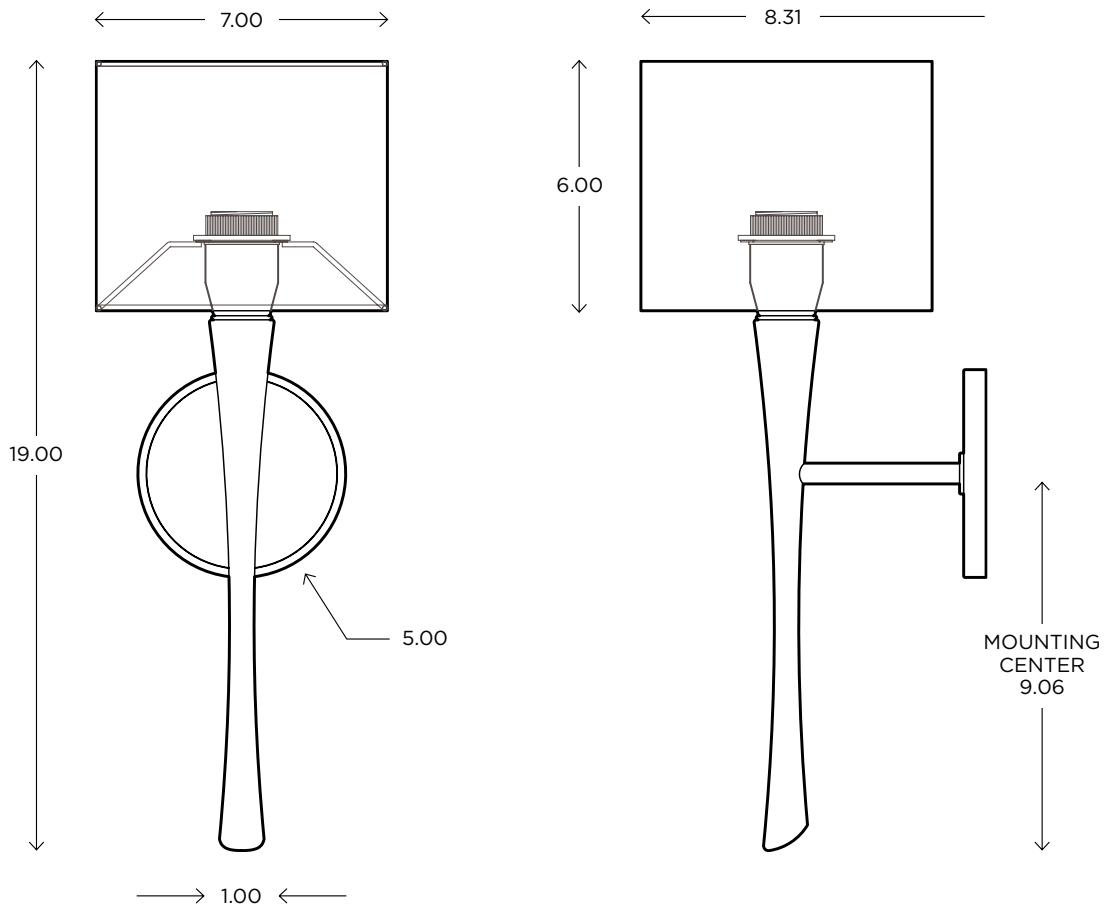

Euro 2

CUSTOM OPTIONS