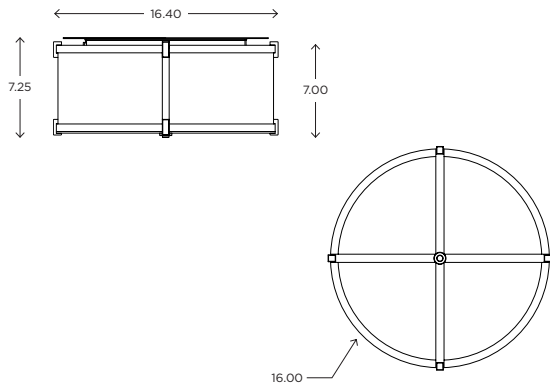

Litebox 16" FLUSHMOUNT

CUSTOM OPTIONS

The Litebox combines subtle elements of classical style with a respect for contemporary simplicity. The result is a fixture that complements almost any architectural space. It is available in custom sizes, levels of trim (with or without crossbars), as a flush mount or pendant, and with custom finishes, diffusers, and lamping.

DIMENSIONS

7.25"H x 16.40"D

LAMPING / VOLTAGE

[2] 100w Max Incandescent Medium Base

[2] 18/26/32w Fluorescent CFL GX24q-3 Base

FINISH

Polished Nickel, Brushed Nickel,

Oil Rubbed Bronze

DIFFUSER

Shiny Opal Acrylic

White Washable Linen Available (additional cost)

Customize this fixture to your specific needs