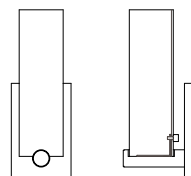

Ayre Architectural Lighting
14 Bristol Drive, Unit B
South Easton, MA 02375

Tel 508.205.0545
Toll Free 877.722.AYRE
Fax 508.205.0548

ayrelight.com