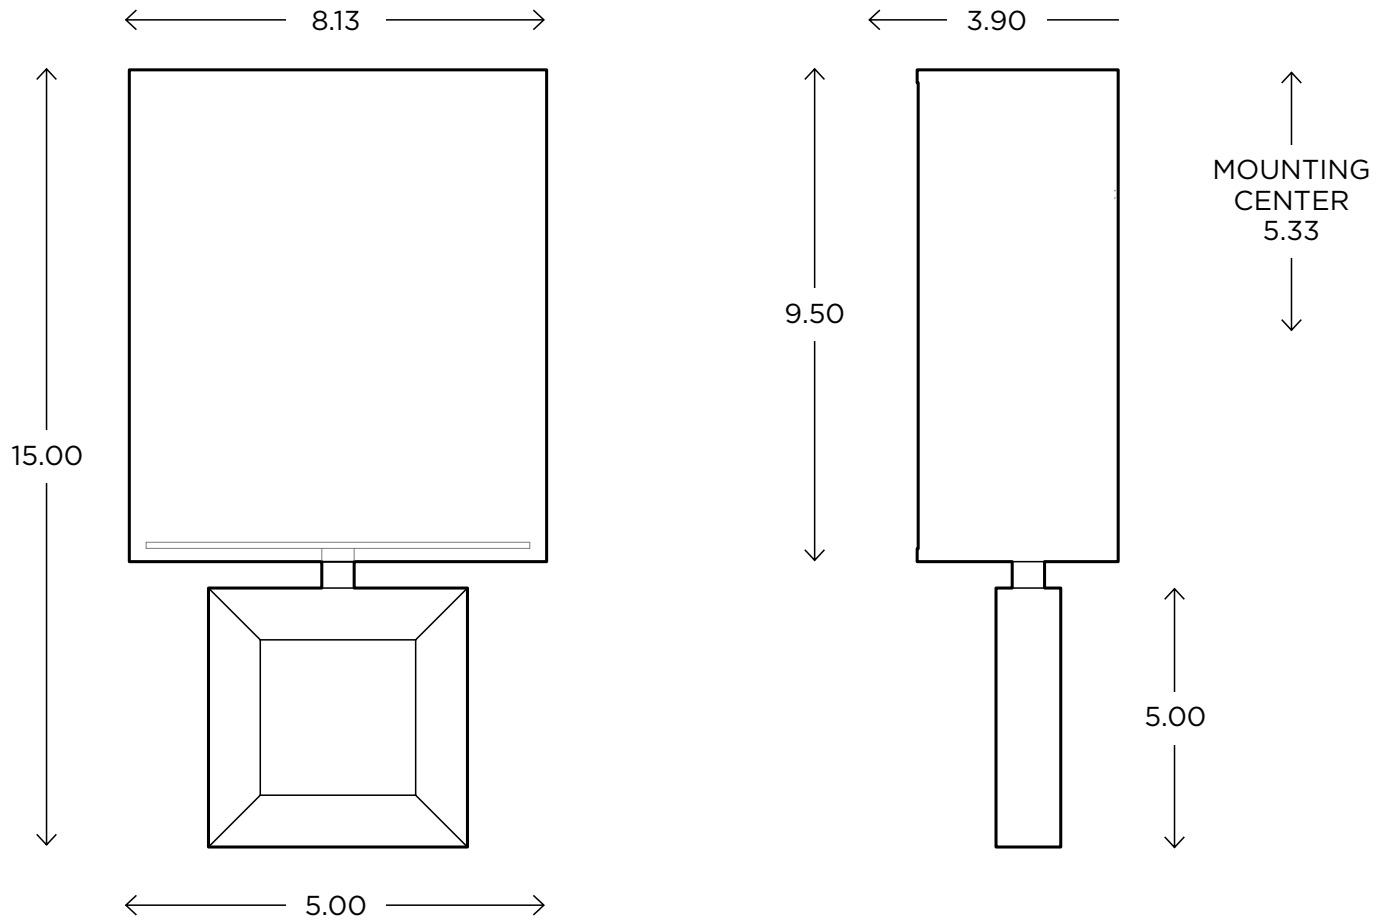

ayrelight.com

Boutique Arcadia

ADA | CUSTOM OPTIONS

MODEL

ARCADIA SCONCE // ARC1

DIMENSIONS

Height: 15.00
Width: 8.13
Projection: 3.90

FIXTURE TYPE