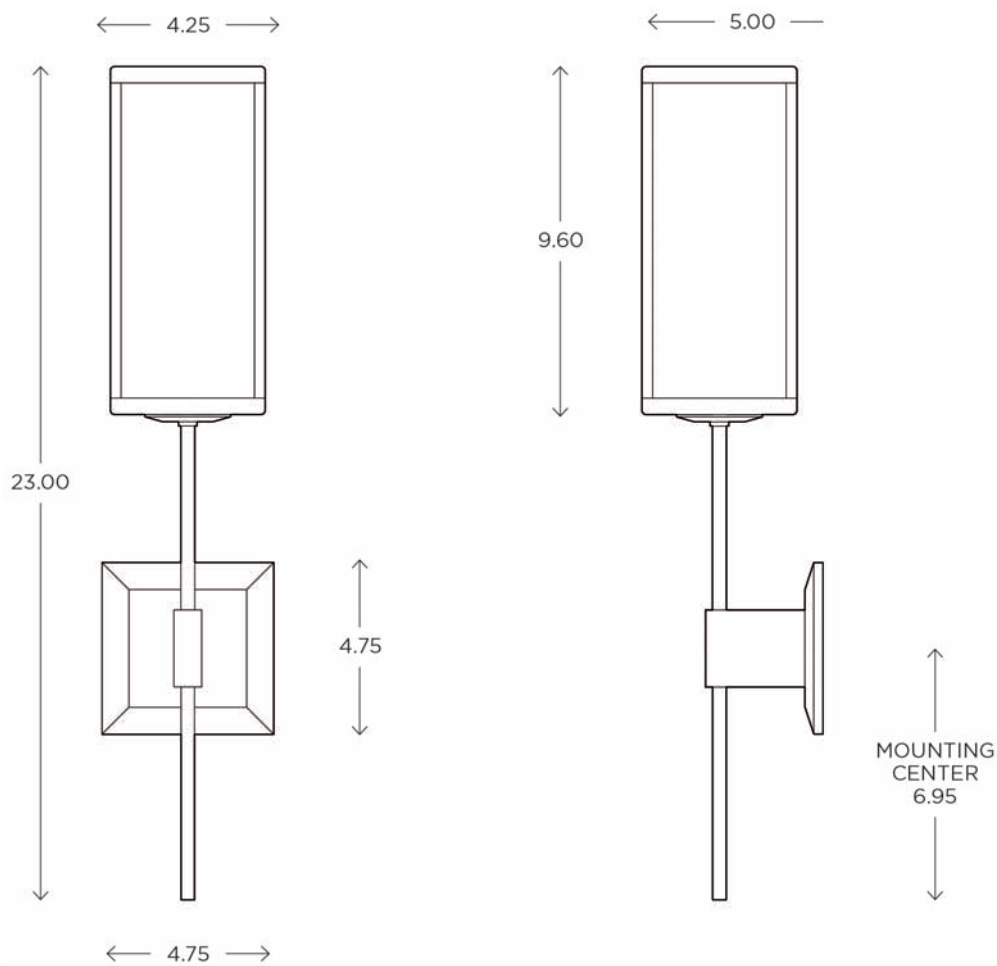

ayrelight.com

District 2

CUSTOM OPTIONS

MODEL

DISTRICT SCONCE // DIS2

DIMENSIONS

Height: 23.00
Width: 4.75
Projection: 5.00

FIXTURE TYPE