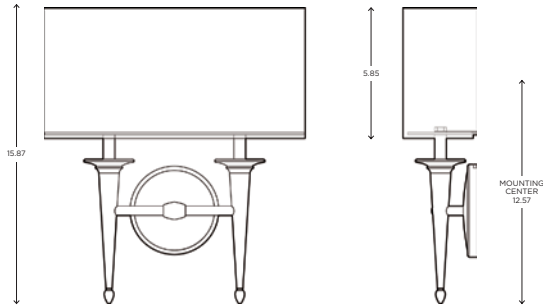

ayrelight.com

Siena Duo

ADA | CUSTOM OPTIONS

The Siena Duo features a half round rolled shade that tucks tightly to the wall. It exhibits a traditional-transitional design capable of being illuminated with energy saving LEDs.