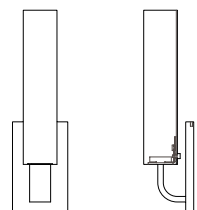

REFLEX SCONCE // REF1
ADA