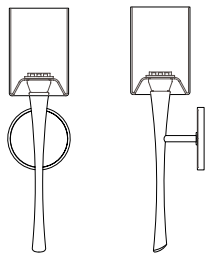

ayrelight.com

Euro 3

CUSTOM OPTIONS

MODEL

EURO SCONCE // EUR3

DIMENSIONS

Height: 19.50
Width: 4.75
Projection: 5.88

FIXTURE TYPE