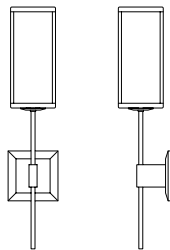

ayrelight.com

District 2

CUSTOM OPTIONS

MODEL

DISTRICT SCONCE // DIS2

DIMENSIONS

Height: 23.00
Width: 4.75
Projection: 5.00

FIXTURE TYPE