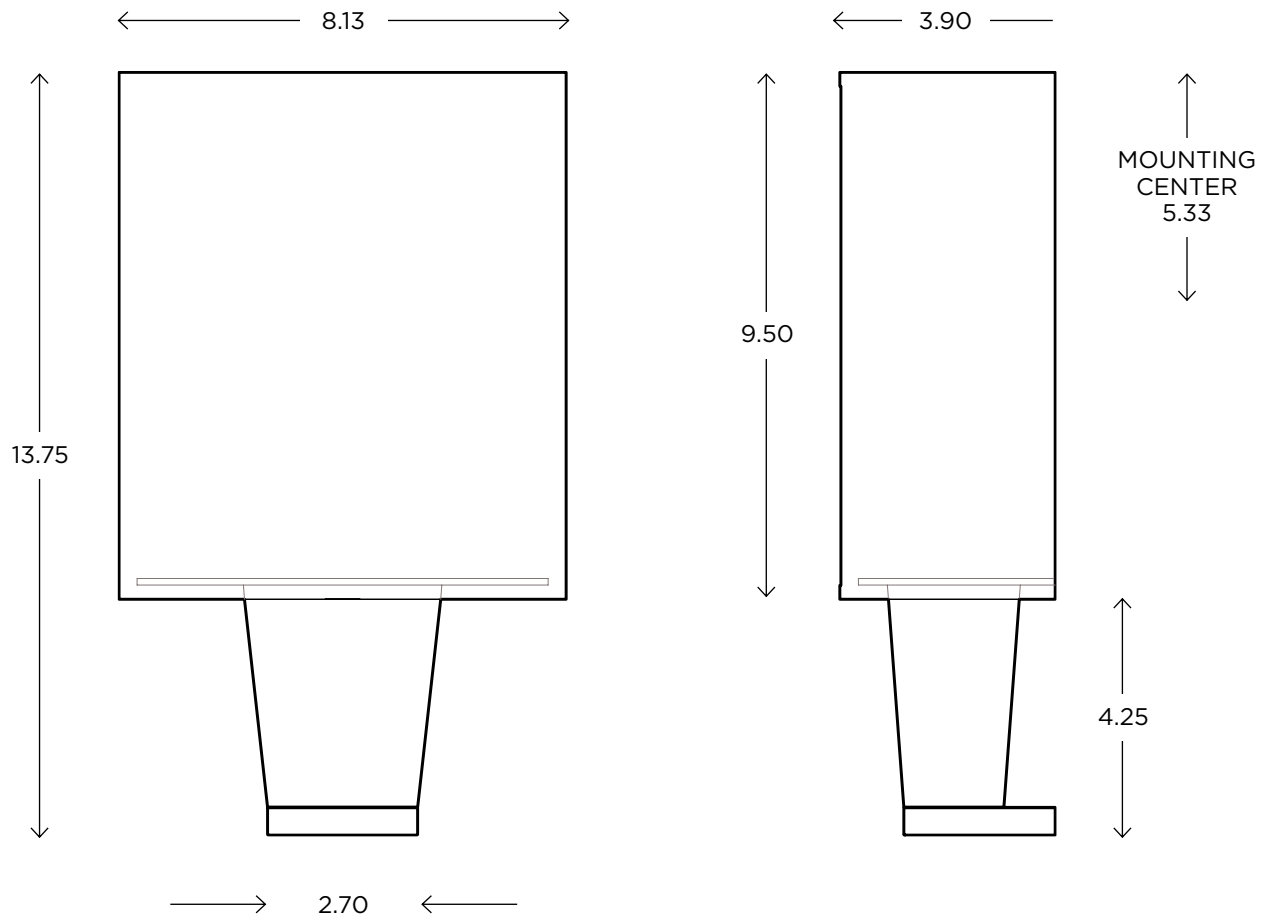

ayrelight.com

Boutique Capri

ADA CUSTOM OPTIONS

MODEL

CAPRI SCONCE // CAPI

DIMENSIONS

Height: 13.75
 Width: 8.13
 Projection: 3.90

FIXTURE TYPE