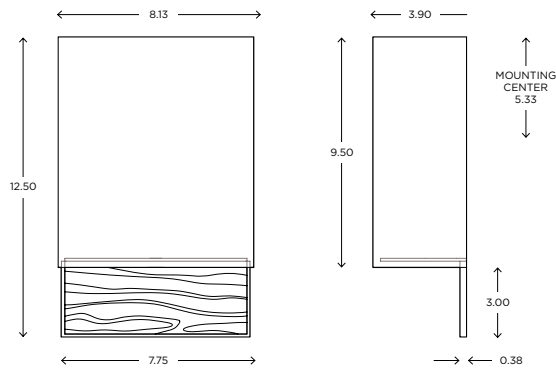

Boutique Azura

ADA | CUSTOM OPTIONS

The Azura sconce is offered in a variety of distinctive wood species, metal finishes, and lamping options. Azura focuses attention on conservation and sustainability. We use repurposed and renewable wood, reclaimed and recycled aluminum, and offer the option of energy efficient fluorescent or LED technology.

DIMENSIONS

12.50"H x 8.13"W x 3.90"P

LAMPING / VOLTAGE

- [1] 60w Max Incandescent Candelabra Base
- [1] 18/26/32w Fluorescent CFL GX24q-3 Base
- [1] LED Unit 3000K

FINISH

Polished Aluminum, Brushed Aluminum,
Oil Rubbed Bronze
+
Mahogany, Sapele, Ebony