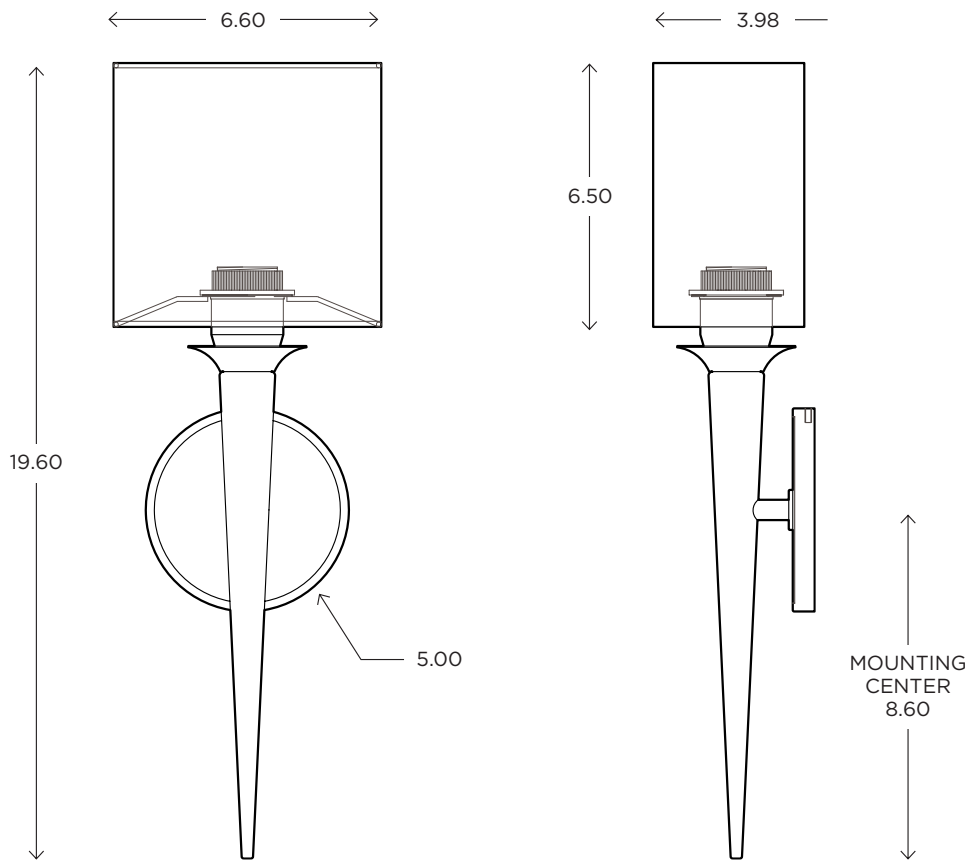

DIMENSIONS

19.60"H x 6.60"W x 3.98"P

LAMPING / VOLTAGE

- [1] 60w Max Incandescent Candelabra Base
- [1] 18w Fluorescent CFL GX24q-2 Base
- [1] LED Unit 3000K

FINISH

Polished Nickel, Brushed Nickel,
Oil Rubbed Bronze

ayrelight.com

Metro 1

ADA | CUSTOM OPTIONS

MODEL

METRO SCONCE // MET1

DIMENSIONS

Height: 19.60
Width: 6.60
Projection: 3.98

FIXTURE TYPE