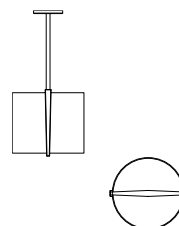

LYRIC PENDANT // LYR12