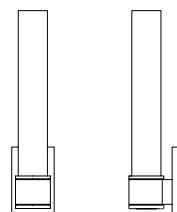

STUDIO SCONCE // STU1
ADA