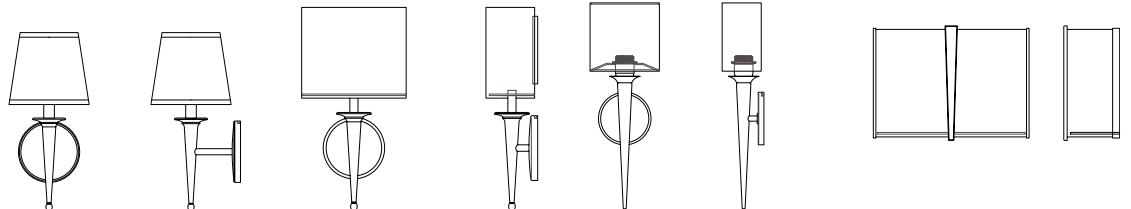

RELATED PRODUCTS

SIENA SCONCE // SIE2

SIENA SCONCE // SIE1

ADA

METRO SCONCE // MET1

ADA

LYRIC SCONCE // LYR1

ADA

Ayre Architectural Lighting
14 Bristol Drive, Unit B
South Easton, MA 02375

Tel 508.205.0545
Toll Free 877.722.AYRE
Fax 508.205.0548

ayrelight.com