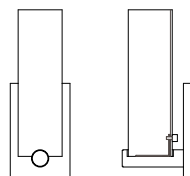

CLIK SCENCE // CLK 1

ADA