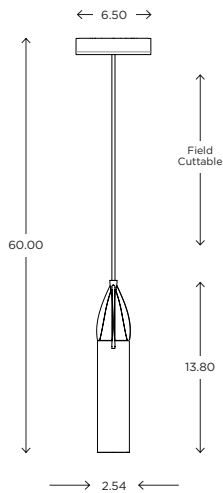

Petal SINGLE PENDANT

CUSTOM OPTIONS

The Petal is an organic interplay of wit and whimsy; a delicate exercise in solid brass and attention to detail. It is easily customized to hold the glass of your choice.

DIMENSIONS

60"H x 6.50"D

LAMPING / VOLTAGE

[1] 60w Max Incandescent T10 Medium Base

[1] 18w Fluorescent CFL 2G11 Base

[1] LED Unit 3000K

FINISH

Polished Nickel, Brushed Nickel,

Oil Rubbed Bronze

DIFFUSER

Shiny Opal Glass

Customize this fixture to your specific needs