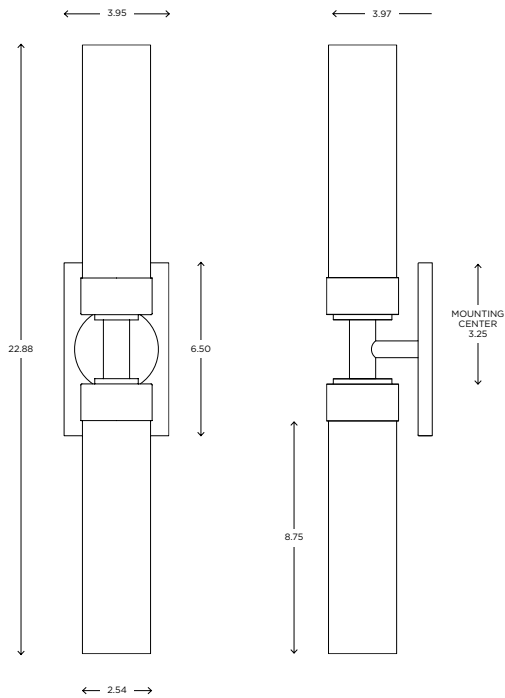

Circ Duo

ADA | CUSTOM OPTIONS

The Circ Duo is perfectly proportioned for bath applications. It can be mounted either horizontally or vertically and is a beautiful complement to the Circ single sconce.

DIMENSIONS

22.88"H x 3.95"W x 3.97"P

LAMPING / VOLTAGE

[2] 60w Max Incandescent T10 Medium Base

[2] 13w Fluorescent CFL 2GX7 Base

[2] LED Unit 3000K

FINISH

Polished Nickel, Brushed Nickel, Chrome

DIFFUSER

Shiny Opal Glass

Customize this fixture to your specific needs