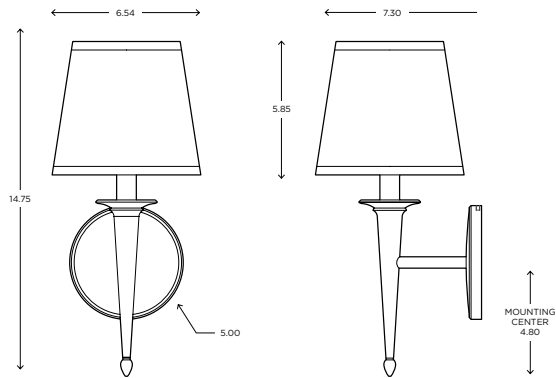

Siena 2

CUSTOM OPTIONS

The Siena holds true to its classical form while incorporating clean bold lines. Its presence will add a touch of elegance and sophistication to any decor.

DIMENSIONS

14.75"H x 6.54"W x 7.30"P

LAMPING / VOLTAGE

[1] 100w Max Incandescent Medium Base

[1] 18w Fluorescent CFL GX24q-2 Base

[1] LED Unit 3000K

FINISH

Polished Nickel, Brushed Nickel,
Oil Rubbed Bronze