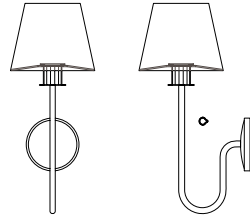

DIMENSIONS
Height: 19.55
Width: 8.00
Projection: 10.20

FIXTURE TYPE
Sconce / S

DIFFUSER
White Shantung / WS

FINISH
Polished Nickel / PN
Brushed Nickel / BN
Oil Rubbed Bronze / OB

LAMPING / VOLTAGE
FLUORESCENT / FL
[1] CFL 18W GX24q-2 120V

INCANDESCENT / INC
[1] 100W Medium Base
120V

LED / LED
[1] 3000K 120V

MODEL
DISTRICT SCONCE // DIS1