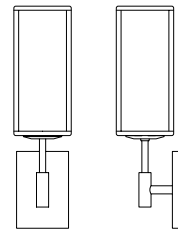

MODEL
CLIK SCONCE // CLK2

DIMENSIONS
Height: 9.55
Width: 3.95
Projection: 5.28

FIXTURE TYPE
Sconce / S

DIFFUSER
Shiny Opal Glass / SO

FINISH
Polished Nickel / PN
Brushed Nickel / BN
Chrome / CH

LAMPING / VOLTAGE
FLUORESCENT / FL
[1] CFL 26W GX24q-3 120V

INCANDESCENT / INC
[1] 60W T10 Medium Base
120V

LED / LED
[1] 3000K 120V

MODEL
CYGNUS SCONCE // CYG1

DIMENSIONS
Height: 19.55
Width: 8.00
Projection: 10.20

FIXTURE TYPE
Sconce / S

DIFFUSER
White Shantung / WS

FINISH
Polished Nickel / PN
Brushed Nickel / BN
Oil Rubbed Bronze / OB

LAMPING / VOLTAGE
FLUORESCENT / FL
[1] CFL 18W GX24q-2 120V

INCANDESCENT / INC
[1] 100W Medium Base
120V

LED / LED
[1] 3000K 120V

MODEL
DISTRICT SCONCE // DIS1

DIMENSIONS
Height: 13.71
Width: 3.55
Projection: 3.96

FIXTURE TYPE
ADA Sconce / A

DIFFUSER
White Shantung / WS

FINISH
Polished Nickel / PN
Brushed Nickel / BN
Oil Rubbed Bronze / OB

LAMPING / VOLTAGE
FLUORESCENT / FL
[1] CFL 18W GX24q-2 120V

INCANDESCENT / INC
[1] 60W T10 Medium Base
120V

LED / LED
[1] 3000K 120V

MODEL
DISTRICT SCONCE // DIS2

DIMENSIONS
Height: 23.00
Width: 4.75
Projection: 5.00

FIXTURE TYPE
Sconce / S

DIFFUSER
White Shantung / WS

FINISH
Polished Nickel / PN
Brushed Nickel / BN
Oil Rubbed Bronze / OB

LAMPING / VOLTAGE
FLUORESCENT / FL
[1] CFL 18W GX24q-2 120V

INCANDESCENT / INC
[1] 60W T10 Medium Base
120V

LED / LED
[1] 3000K 120V

MODEL
EURO SCONCE // EUR1

DIMENSIONS
Height: 19.50
Width: 6.63
Projection: 3.96

FIXTURE TYPE
ADA Sconce / A

DIFFUSER
White Shantung / WS

FINISH
Polished Nickel / PN
Brushed Nickel / BN
Chrome / CH
Oil Rubbed Bronze / OB

LAMPING / VOLTAGE
FLUORESCENT / FL
[1] CFL 18W GX24q-2 120V

INCANDESCENT / INC
[1] 60W Candelabra Base
120V

LED / LED
[1] 3000K 120V