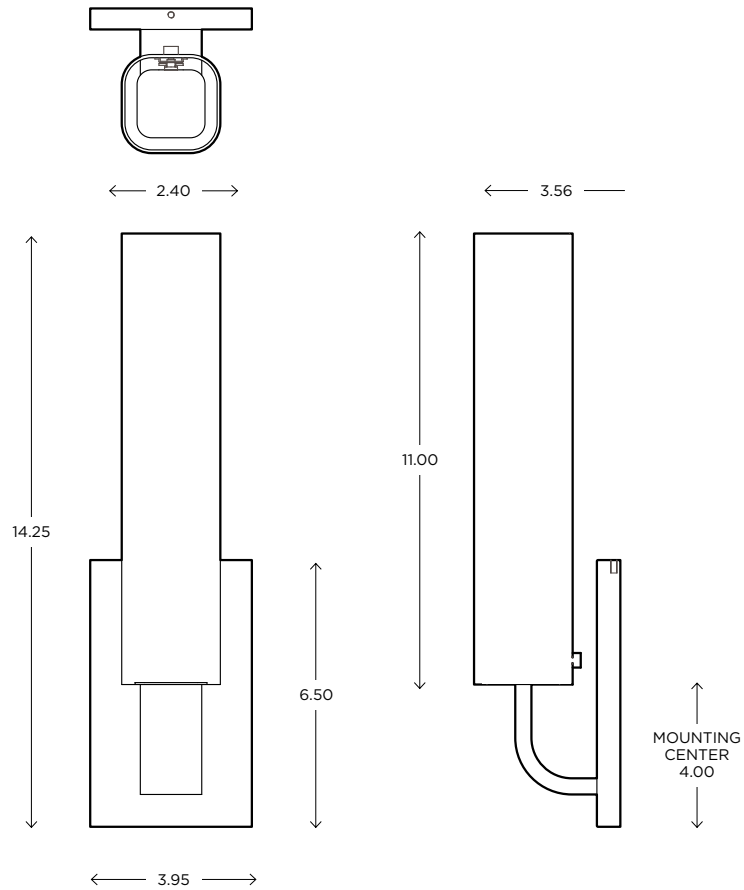

Reflex

ADA CUSTOM OPTIONS

Fixture can be mounted facing UP or DOWN

MODEL

REFLEX SCONCE // REF1

DIMENSIONS

Height: 14.25
Width: 3.95
Projection: 3.56

FIXTURE TYPE