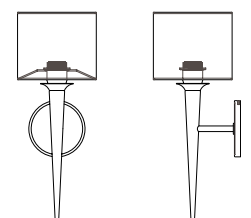

Ayre Architectural Lighting
14 Bristol Drive, Unit B
South Easton, MA 02375

Tel 508.205.0545
Toll Free 877.722.AYRE
Fax 508.205.0548

ayrelight.com