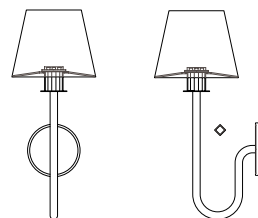

METRO SCONCE // MET2