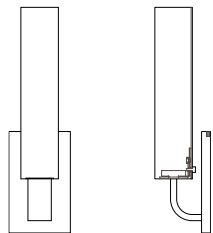

Reflex

ADA CUSTOM OPTIONS

Fixture can be mounted facing UP or DOWN

MODEL

REFLEX SCONCE // REF1

DIMENSIONS

Height: 14.25
Width: 3.95
Projection: 3.56

FIXTURE TYPE