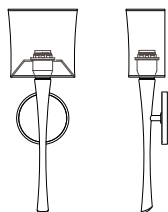

Euro 2

CUSTOM OPTIONS

MODEL

EURO SCONCE // EUR2

DIMENSIONS

Height: 19.00
Width: 7.00
Projection: 8.31

FIXTURE TYPE

Sconce / S

DIFFUSER

White Shantung / WS

FINISH

Polished Nickel / PN
Brushed Nickel / BN
Chrome / CH
Oil Rubbed Bronze / OB

LAMPING / VOLTAGE

FLUORESCENT / FL
[1] CFL 18W GX24q-2 120V

INCANDESCENT / INC
[1] 100W Medium Base 120V

LED / LED
[1] 3000K 120V

RELATED PRODUCTS

EURO SCONCE // EUR1

ADA

EURO SCONCE // EUR3

DISTRICT SCONCE // DIS2

METRO SCONCE // MET2

Ayre Architectural Lighting
14 Bristol Drive, Unit B
South Easton, MA 02375

Tel 508.205.0545
Toll Free 877.722.AYRE
Fax 508.205.0548

ayrelight.com