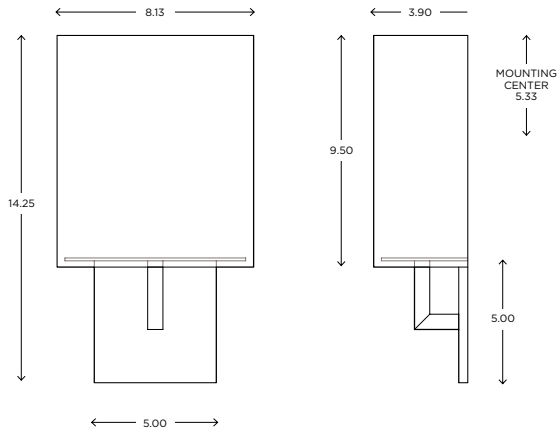

Boutique Helika

ADA | CUSTOM OPTIONS

The Helika sconce is offered in a variety of distinctive metal finishes, and lamping options. Simplicity, functionality, and minimalism are all attributes of this ADA sconce. Manufactured of reclaimed and recycled aluminum. It is offered in energy efficient fluorescent, LED, as well as incandescent lamping.

DIMENSIONS

14.25"H x 8.13"W x 3.90"P

LAMPING / VOLTAGE

- [1] 60w Max Incandescent Candelabra Base
- [1] 18/26/32w Fluorescent CFL GX24q-3 Base
- [1] LED Unit 3000K

FINISH

Polished Aluminum, Brushed Aluminum, Oil Rubbed Bronze