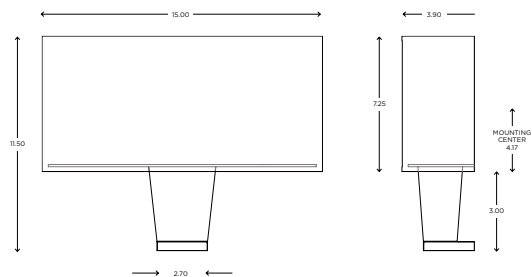

DIFFUSER

White Shantung
Acrylic Available (additional cost)

Available as a double sconce

Ayre Architectural Lighting
14 Bristol Drive, Unit B
South Easton, MA 02375

Tel 508.205.0545
Toll Free 877.722.AYRE
Fax 508.205.0548

ayrelight.com