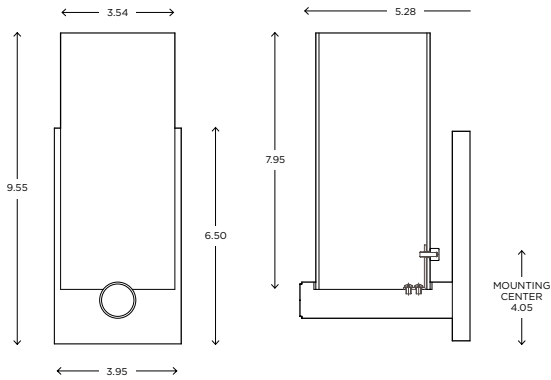

Clik 2

CUSTOM OPTIONS

The absolute purity of form defines Clik. Its shiny opal glass appears to float effortlessly above its minimalist structure. Every detail is attended to here. Nothing that is not needed is present. It is available in two formats each communicating purity of form.

DIMENSIONS

9.55"H x 3.95"W x 5.28"P

LAMPING / VOLTAGE

- [1] 60w Max Incandescent T10 Medium Base
- [1] 18/26/32w Fluorescent CFL GX24q-3 Base
- [1] LED Unit 3000K

FINISH

Polished Nickel, Brushed Nickel, Chrome