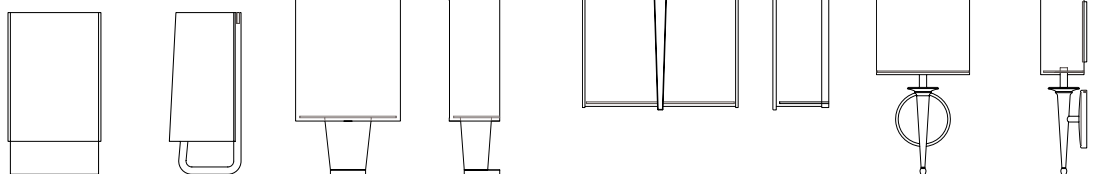

Ayre Architectural Lighting
14 Bristol Drive, Unit B
South Easton, MA 02375

Tel 508.205.0545
Toll Free 877.722.AYRE
Fax 508.205.0548

ayrelight.com

Litebox 16" FLUSHMOUNT

CUSTOM OPTIONS

The Litebox combines subtle elements of classical style with a respect for contemporary simplicity. The result is a fixture that complements almost any architectural space. It is available in custom sizes, levels of trim (with or without crossbars), as a flush mount or pendant, and with custom finishes, diffusers, and lamping.