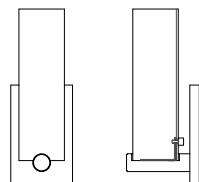

CLIK SCENCE // CLK 1
ADA