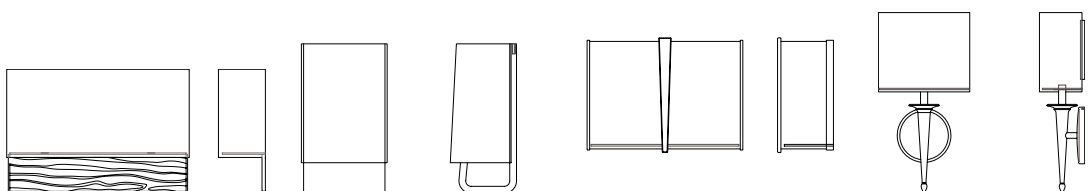

Ayre Architectural Lighting
14 Bristol Drive, Unit B
South Easton, MA 02375

Tel 508.205.0545
Toll Free 877.722.AYRE
Fax 508.205.0548

ayrelight.com