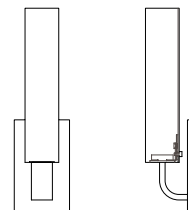

REFLEX SCENCE // REF1
ADA