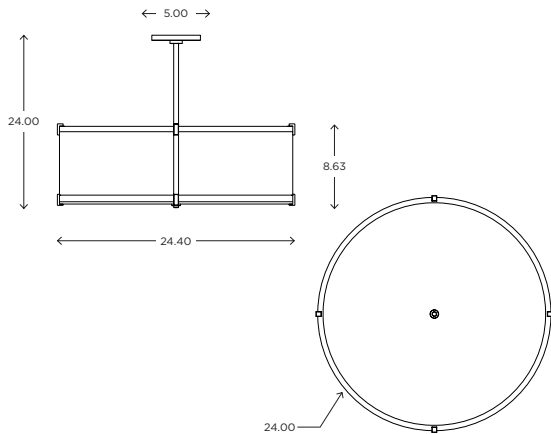

Litebox 24" PENDANT

CUSTOM OPTIONS

The Litebox combines subtle elements of classical style with a respect for contemporary simplicity. The result is a fixture that complements almost any architectural space. It is available in custom sizes, levels of trim (with or without crossbars), as a flush mount or pendant, and with custom finishes, diffusers, and lamping.

DIMENSIONS

24"H x 24.40"D

LAMPING / VOLTAGE

[3] 100w Max Incandescent Medium Base

[3] 18/26/32w Fluorescent CFL GX24q-3 Base

FINISH

Polished Nickel, Brushed Nickel,

Oil Rubbed Bronze

DIFFUSER

Shiny Opal Acrylic

White Washable Linen Available (additional cost)

Customize this fixture to your specific needs