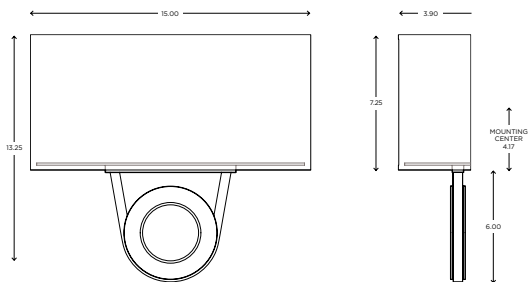

DIFFUSER

White Shantung
Acrylic Available (additional cost)

Available as a double sconce

Ayre Architectural Lighting
14 Bristol Drive, Unit B
South Easton, MA 02375

Tel 508.205.0545
Toll Free 877.722.AYRE
Fax 508.205.0548

ayrelight.com