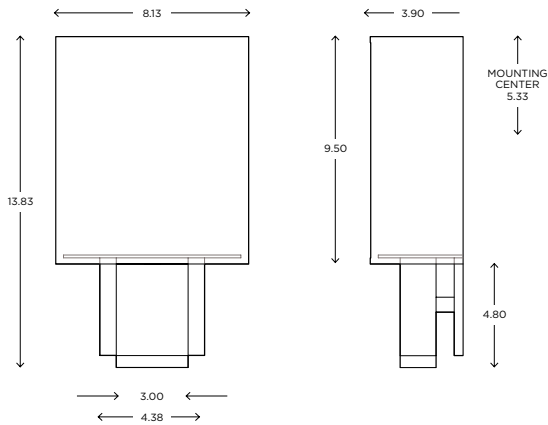

Boutique Dia

ADA | CUSTOM OPTIONS

The Dia sconce is offered in a variety of distinctive wood species, metal finishes, and lamping options. Dia focuses attention on conservation and sustainability. We use repurposed and renewable wood, reclaimed and recycled aluminum, and offer the option of energy efficient fluorescent or LED technology.

DIMENSIONS

13.83"H x 8.13"W x 3.90"P

LAMPING / VOLTAGE

- [1] 60w Max Incandescent Candelabra Base
- [1] 18/26/32w Fluorescent CFL GX24q-3 Base
- [1] LED Unit 3000K

FINISH

Polished Aluminum, Brushed Aluminum,
Oil Rubbed Bronze
+
Mahogany, Sapele, Bamboo, Ebony