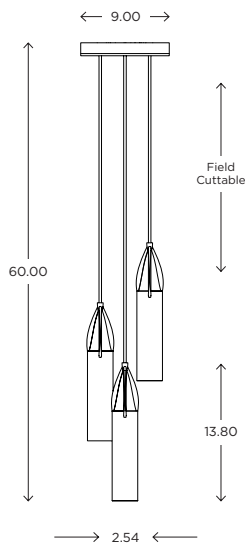

The Petal triple pendant expands upon the playfulness of the Petal single. It can be customized in any number of iterations: a linear version is also available.

DIMENSIONS

60.00"H x 9.00"D

LAMPING / VOLTAGE