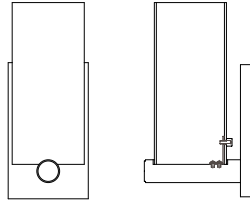

MODEL
CLIK SCONCE // CLK2

DIMENSIONS
Height: 9.55
Width: 3.95
Projection: 5.28

FIXTURE TYPE
Sconce / S

DIFFUSER
Shiny Opal Glass / SO

FINISH
Polished Nickel / PN
Brushed Nickel / BN
Chrome / CH

LAMPING / VOLTAGE
FLUORESCENT / FL
[1] CFL 26W GX24q-3 120V

INCANDESCENT / INC
[1] 60W T10 Medium Base
120V

LED / LED
[1] 3000K 120V

MODEL
CYGNUS SCONCE // CYG1