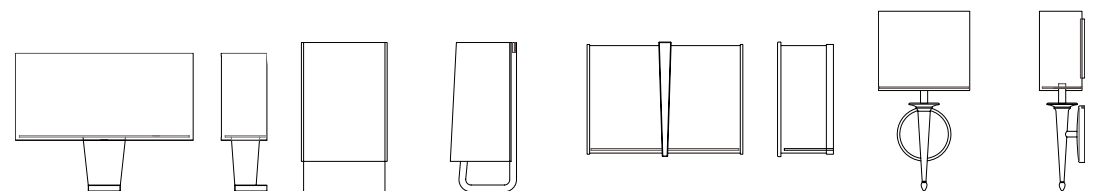

Ayre Architectural Lighting
14 Bristol Drive, Unit B
South Easton, MA 02375

Tel 508.205.0545
Toll Free 877.722.AYRE
Fax 508.205.0548

ayrelight.com