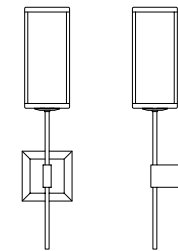

DIMENSIONS
Height: 13.71
Width: 3.55
Projection: 3.96

FIXTURE TYPE
ADA Sconce / A

DIFFUSER
White Shantung / WS

FINISH
Polished Nickel / PN
Brushed Nickel / BN
Oil Rubbed Bronze / OB

LAMPING / VOLTAGE
FLUORESCENT / FL
[1] CFL 18W GX24q-2 120V

INCANDESCENT / INC
[1] 60W T10 Medium Base
120V

LED / LED
[1] 3000K 120V

MODEL
DISTRICT SCONCE // DIS2

DIMENSIONS
Height: 23.00
Width: 4.75
Projection: 5.00

FIXTURE TYPE
Sconce / S

DIFFUSER
White Shantung / WS

FINISH
Polished Nickel / PN
Brushed Nickel / BN
Oil Rubbed Bronze / OB

LAMPING / VOLTAGE
FLUORESCENT / FL
[1] CFL 18W GX24q-2 120V

INCANDESCENT / INC
[1] 60W T10 Medium Base
120V

LED / LED
[1] 3000K 120V

MODEL
EURO SCONCE // EUR1