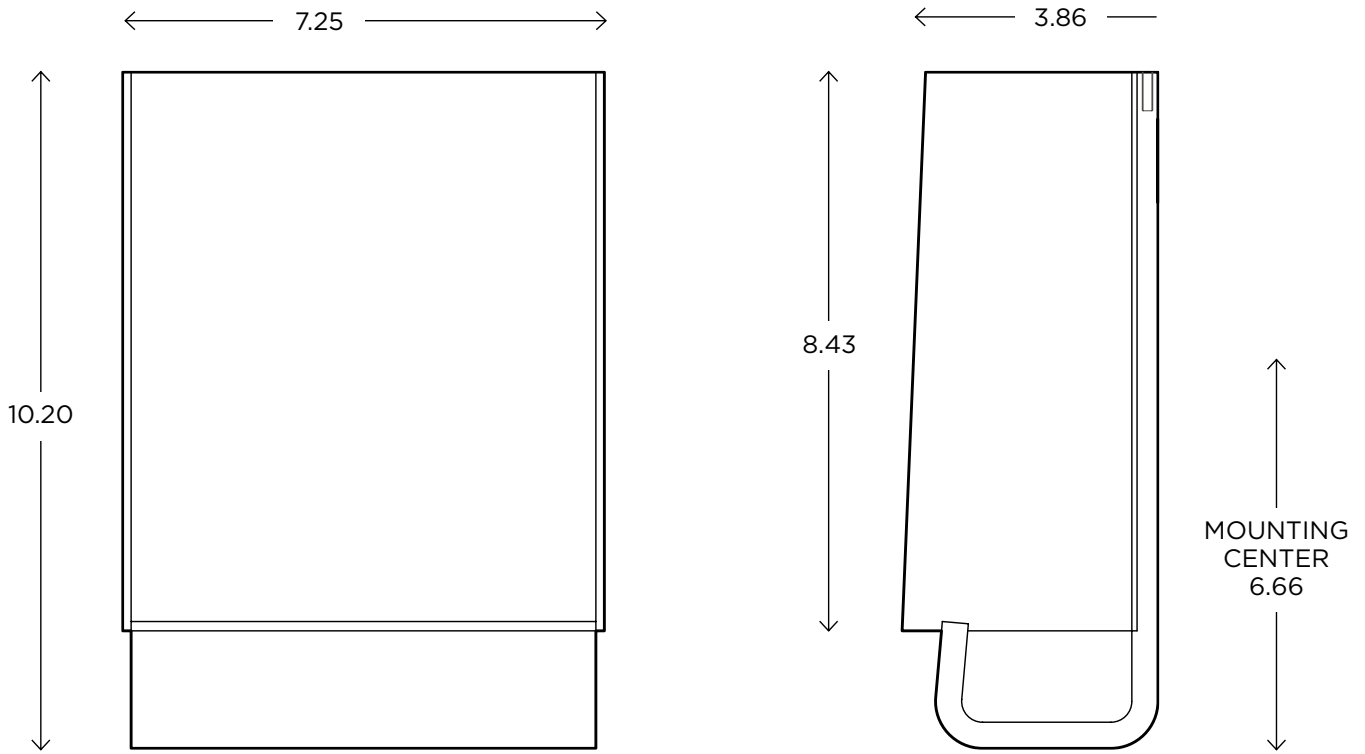

ayrelight.com

Kyoto 2

ADA | CUSTOM OPTIONS

MODEL

KYOTO SCONCE // KYO2

DIMENSIONS

Height: 10.20
Width: 7.25
Projection: 3.86

FINISH