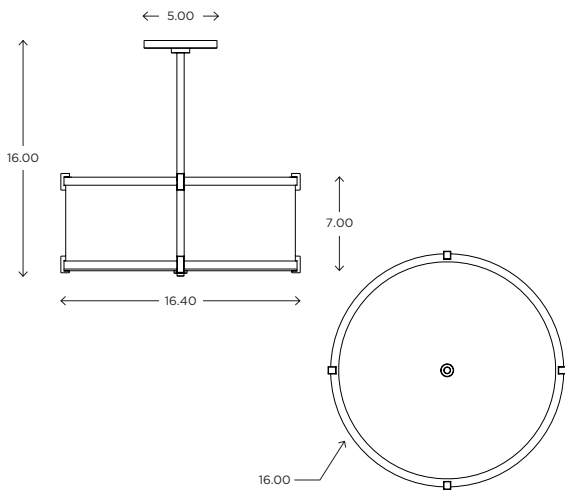

Litebox 16" PENDANT

CUSTOM OPTIONS

The Litebox combines subtle elements of classical style with a respect for contemporary simplicity. The result is a fixture that complements almost any architectural space. It is available in custom sizes, levels of trim (with or without crossbars), as a flush mount or pendant, and with custom finishes, diffusers, and lamping.

DIMENSIONS

16.00"H x 16.40"D

LAMPING / VOLTAGE

- [2] 100w Max Incandescent Medium Base
- [2] 18/26/32w Fluorescent CFL GX24q-3 Base

FINISH

Polished Nickel, Brushed Nickel,
Oil Rubbed Bronze

DIFFUSER

Shiny Opal Acrylic
White Washable Linen Available (additional cost)

Customize this fixture to your specific needs