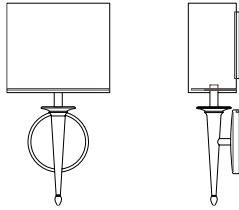

LED / LED
[1] 3000K 120V

MODEL
SIENA SCONCE // SIE1

DIMENSIONS
Height: 15.88
Width: 8.00
Projection: 4.00

FIXTURE TYPE
ADA Sconce / A

DIFFUSER
White Shantung / WS

FINISH
Polished Nickel / PN
Brushed Nickel / BN
Oil Rubbed Bronze / OB