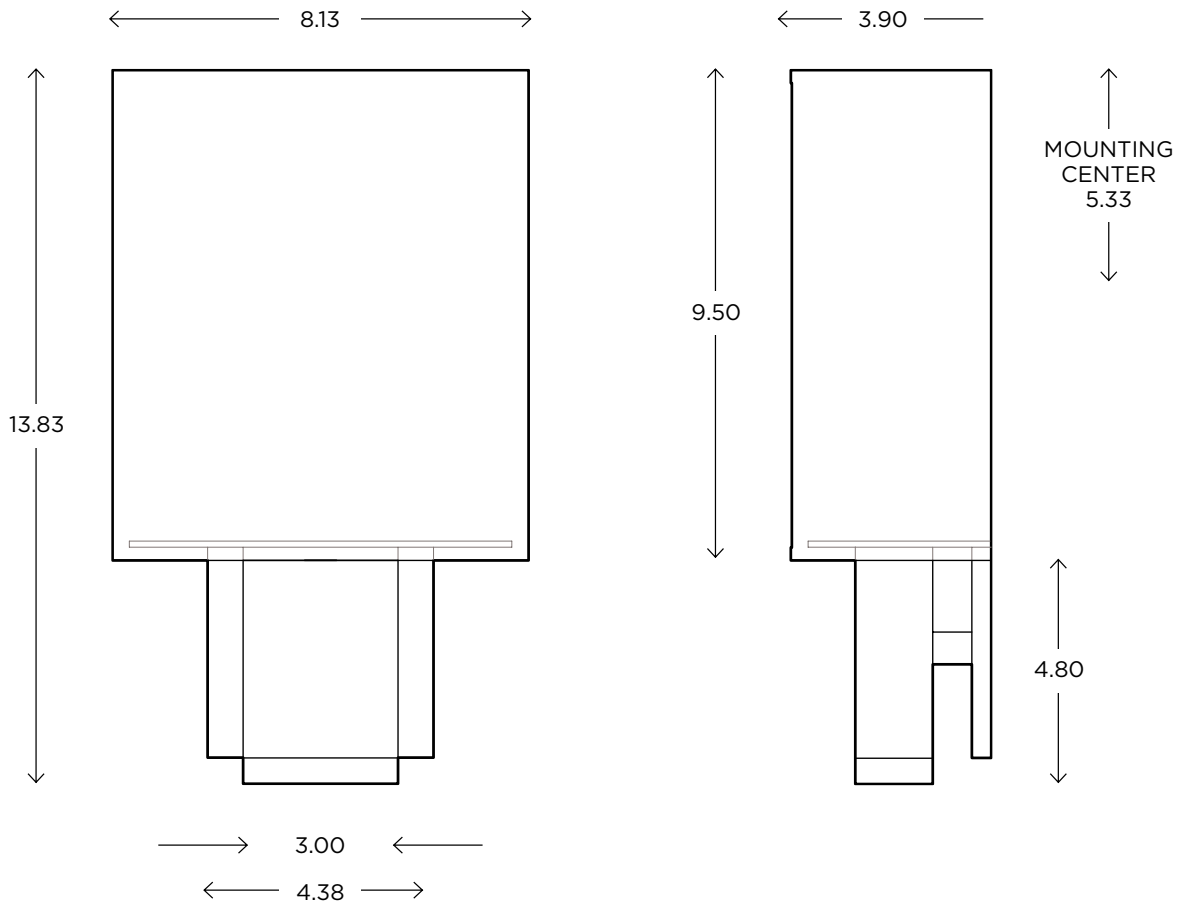

ayrelight.com

Boutique Dia

ADA | CUSTOM OPTIONS

MODEL

DIA SCONCE // DIA1

DIMENSIONS

Height: 13.83
Width: 8.13
Projection: 3.90

FIXTURE TYPE