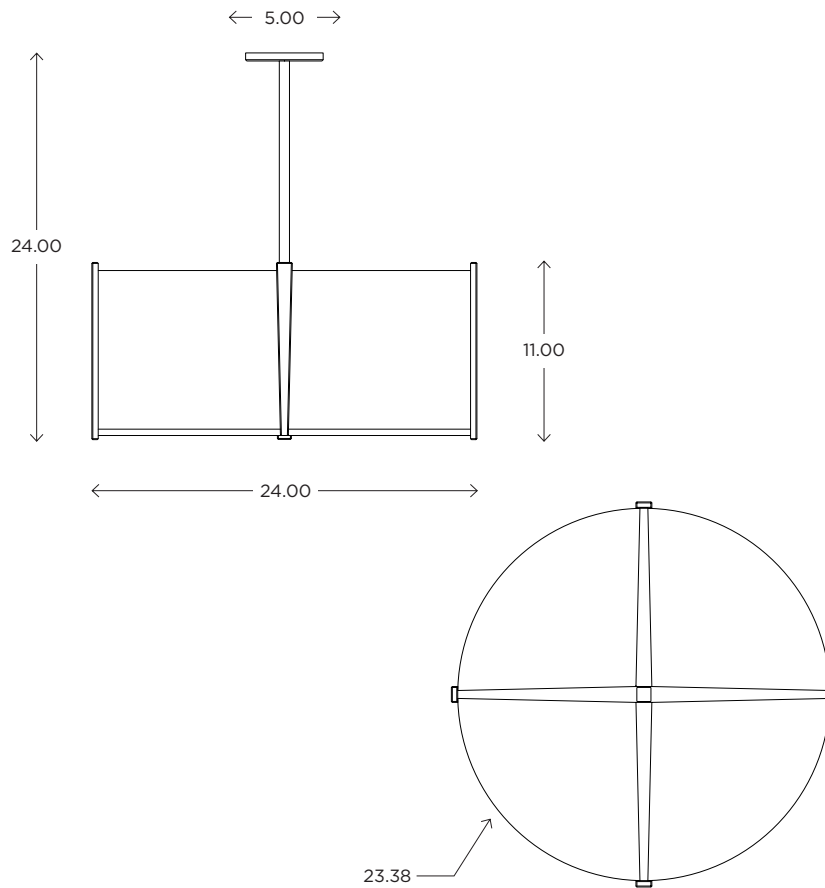

ayrelight.com

Lyric 24" PENDANT

CUSTOM OPTIONS

MODEL

LYRIC PENDANT // LYR24

DIMENSIONS

Height: 24.00
Width: 24.00

FIXTURE TYPE