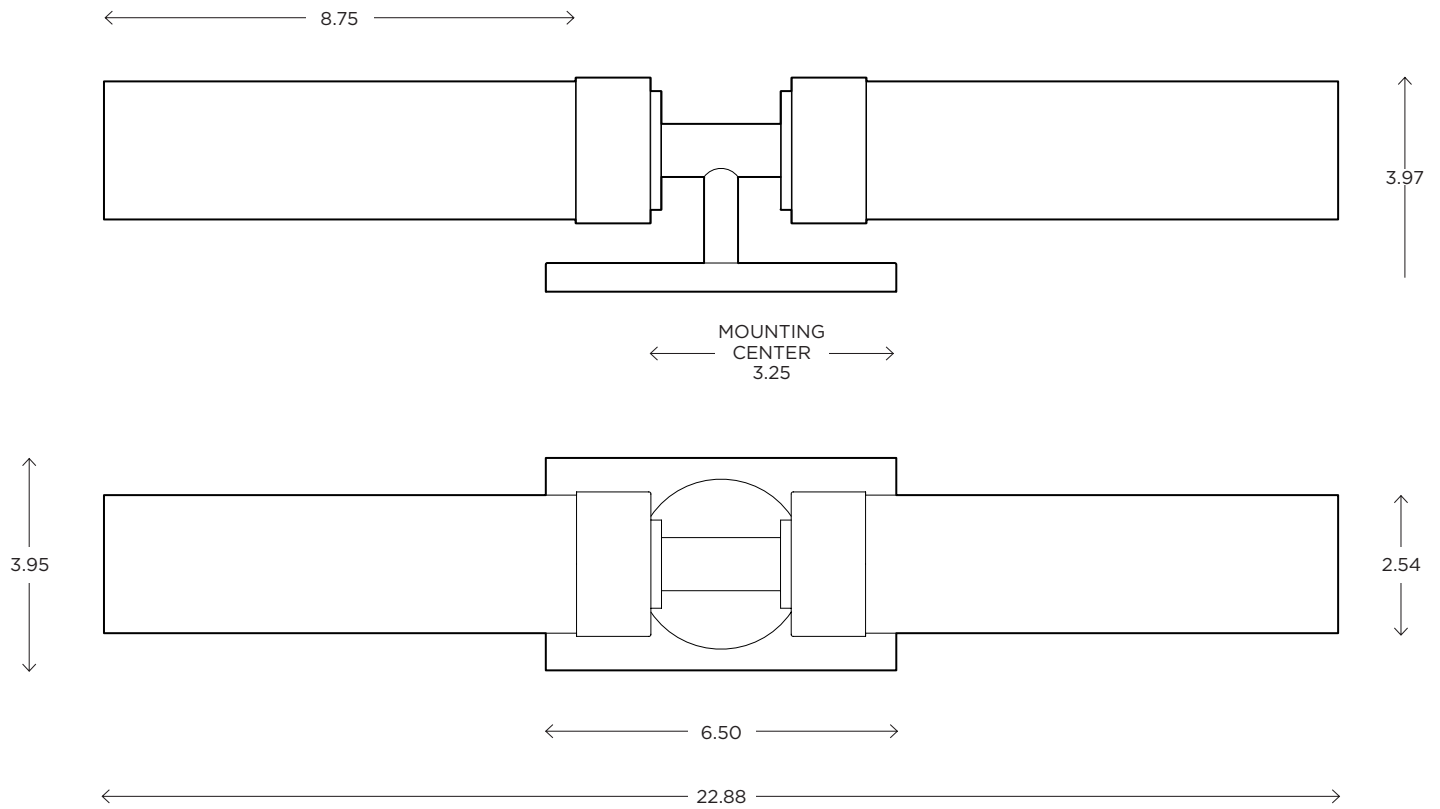

ayrelight.com

Circ Duo

ADA CUSTOM OPTIONS

Fixture can be mounted VERTICALLY or HORIZONTALLY

MODEL

CIRC SCONCE // CIR1

DIMENSIONS

Height: 3.95
Width: 22.88
Projection: 3.97