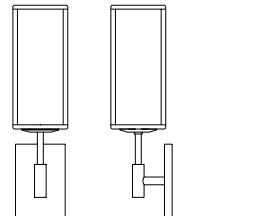

RELATED PRODUCTS

EURO SCONCE // EUR2

EURO SCONCE // EUR3

DISTRICT SCONCE // DIS1

METRO SCONCE // MET1

Ayre Architectural Lighting
14 Bristol Drive, Unit B
South Easton, MA 02375

Tel 508.205.0545
Toll Free 877.722.AYRE
Fax 508.205.0548

ayrelight.com