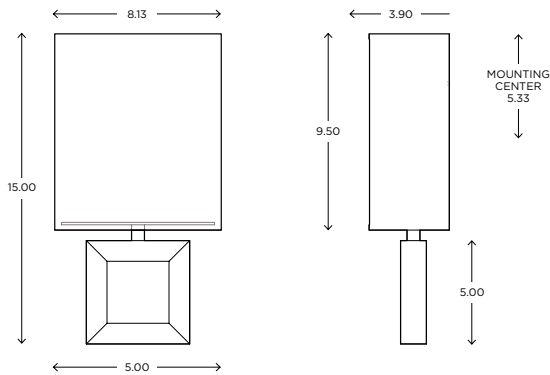

Boutique Arcadia

ADA | CUSTOM OPTIONS

The Arcadia sconce is offered in a variety of distinctive wood species, metal finishes and lamping options. Arcadia focuses attention on conservation and sustainability. We use repurposed and renewable wood, reclaimed and recycled aluminum, and offer the option of energy efficient fluorescent or LED technology.

DIMENSIONS

15.00"H x 8.13"W x 3.90"P

LAMPING / VOLTAGE

- [1] 60w Incandescent Candelabra Base
- [1] 18/26/32w Fluorescent CFL GX24q-3 Base
- [1] LED Unit 3000K

FINISH

Polished Aluminum, Brushed Aluminum,
Oil Rubbed Bronze

+

Mahogany, Sapele, Bamboo, Ebony