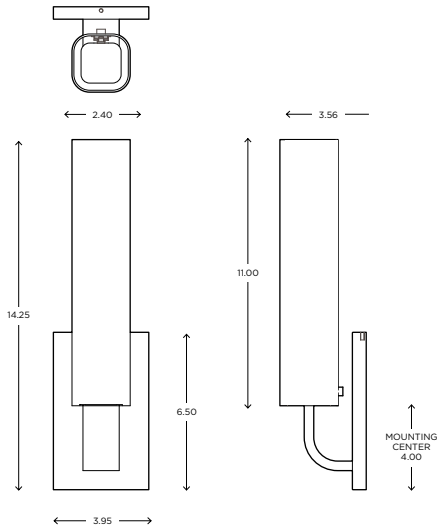

Reflex

ADA | CUSTOM OPTIONS

The Reflex is a stunning work of design made possible by the most up to date machining techniques. Its narrow bent arm flows with precision from wall plate. Its light is distinctively diffused with mouth blown cased square glass.

DIMENSIONS

14.25"H x 3.95"W x 3.56"P

LAMPING / VOLTAGE

- [1] 60w Max Incandescent T10 Medium Base
- [1] 18w Fluorescent CFL 2G11 Base
- [1] LED Unit 3000K

FINISH

Polished Nickel, Brushed Nickel, Chrome