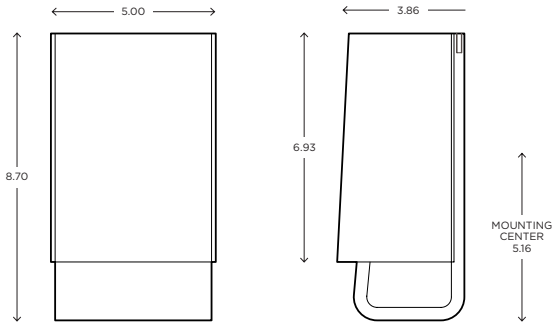

Kyoto 1

ADA | CUSTOM OPTIONS