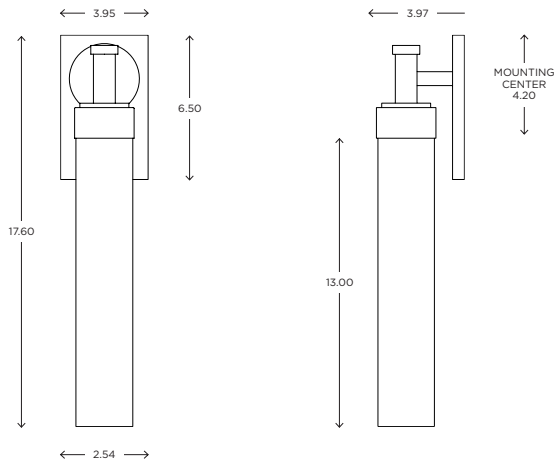

Circ

ADA | CUSTOM OPTIONS