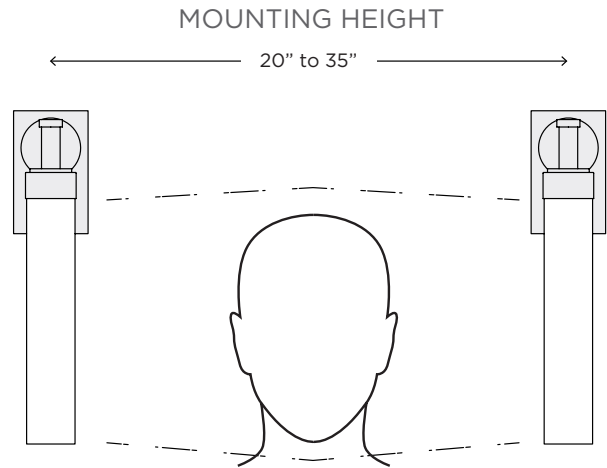

Designing Light

When designing a light fixture aimed at improving the quality of light for personal grooming in the bathroom, there are three qualities to consider.

QUALITY

The placement of the light fixture within the grooming environment is an important factor in providing a proper distribution of functional light. Single fixtures illuminating the face from the left and right will evenly distribute light on the face while minimizing unsightly shadowing from overhead lights.

Ayre bath fixtures take advantage of long tubular glass diffusers that are designed to fully illuminate the face. The length of glass provides a uniform quality of light when paired with our recommended warm, fluorescent lamping.