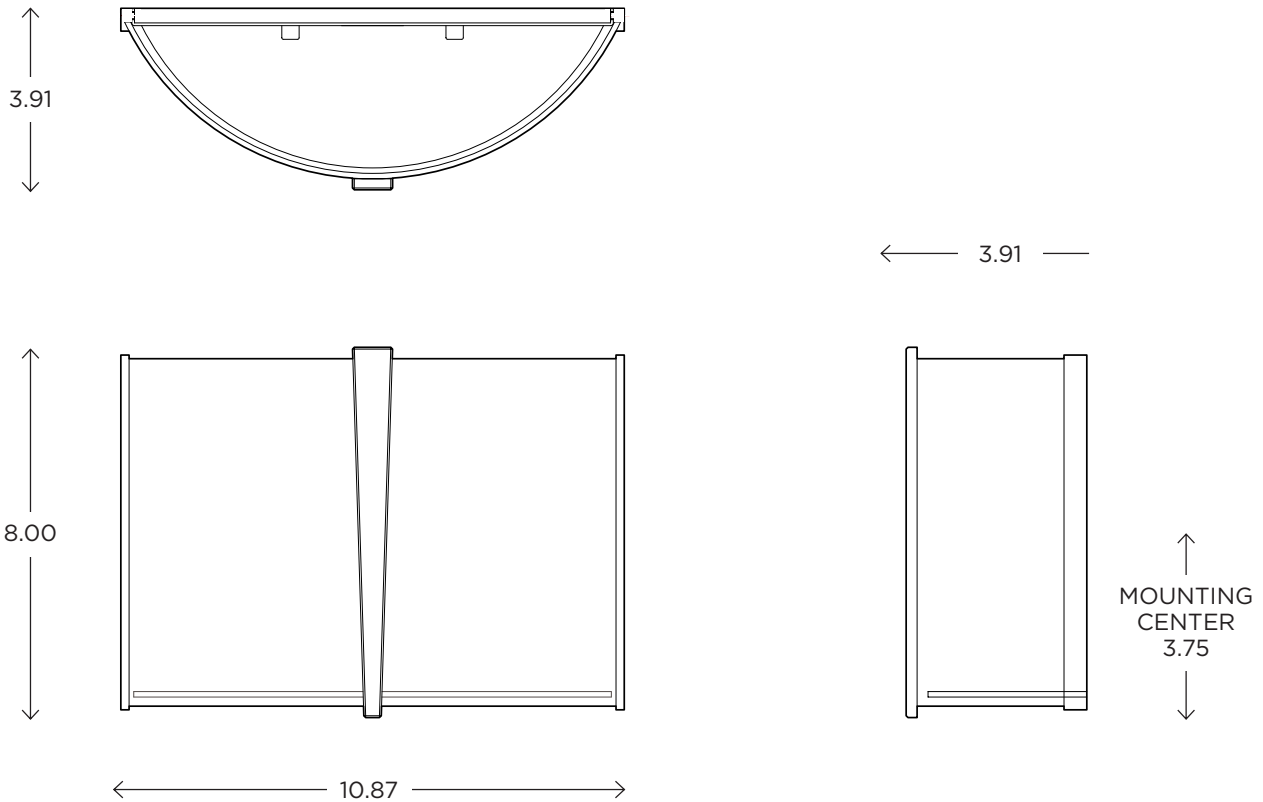

Lyric SCONCE

ADA CUSTOM OPTIONS

MODEL

LYRIC SCONCE // LYR1

DIMENSIONS

Height: 8.00
Width: 10.87
Projection: 3.91

FIXTURE TYPE

ADA Sconce / A

DIFFUSER

Shiny Opal Acrylic / SA

FINISH

Polished Nickel / PN
Brushed Nickel / BN
Oil Rubbed Bronze / OB

LAMPING / VOLTAGE

FLUORESCENT / FL
[1] CFL 18/26/32W
GX24q-3 120V

INCANDESCENT / INC
[1] 60W Candelabra Base
120V

LED / LED
[1] 3000K 120V

RELATED PRODUCTS

LYRIC PENDANT // LYR12

LYRIC PENDANT // LYR24

SIENA SCONCE // SIE1

ADA

METRO SCONCE // MET1

ADA

Ayre Architectural Lighting
14 Bristol Drive, Unit B
South Easton, MA 02375

Tel 508.205.0545
Toll Free 877.722.AYRE
Fax 508.205.0548

ayrelight.com