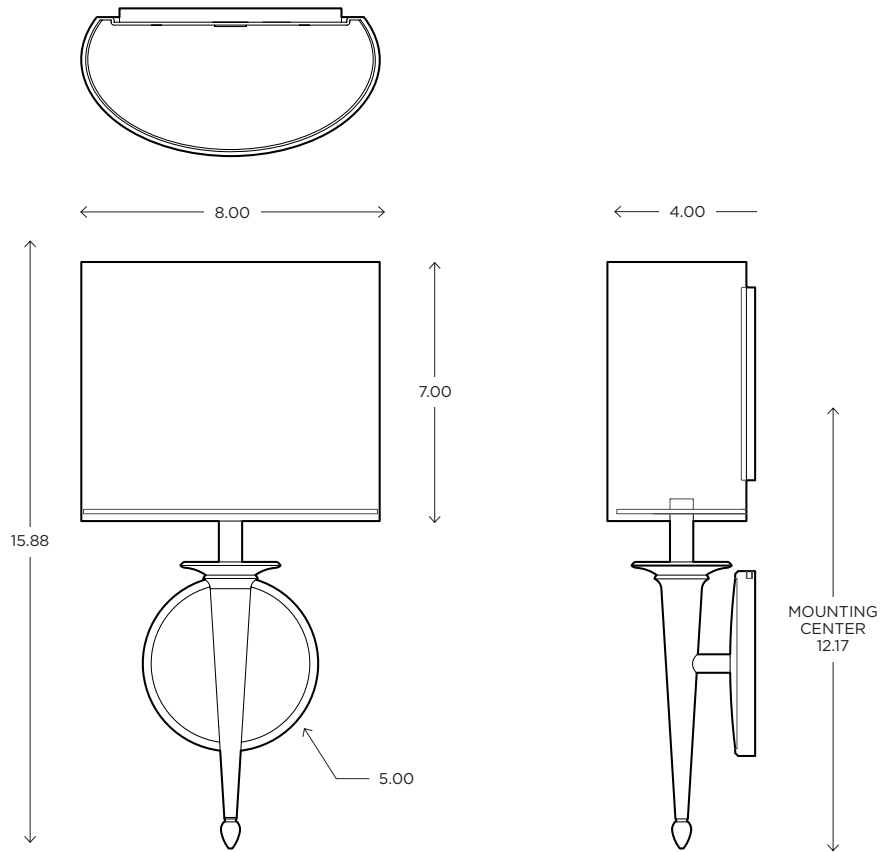

ayrelight.com

Siena 1

ADA | CUSTOM OPTIONS

The Siena features a half round rolled shade that tucks tightly to the wall. It exhibits a traditional-transitional design capable of being illuminated with energy saving LEDs.

DIMENSIONS

15.88"H x 8.00"W x 4.00"P

LAMPING / VOLTAGE

[1] 60w Max Incandescent Candelabra Base

[1] 18w Fluorescent CFL GX24q-2 Base

[1] LED Unit 3000K

FINISH

Polished Nickel, Brushed Nickel,
Oil Rubbed Bronze

ayrelight.com

Siena 1

ADA | CUSTOM OPTIONS

MODEL

SIENA SCONCE // SIE1

DIMENSIONS

Height: 15.88
Width: 8.00
Projection: 4.00

FIXTURE TYPE