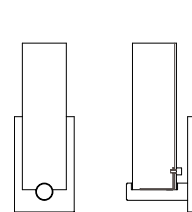

CLIK SCONCE // CLK 1
ADA