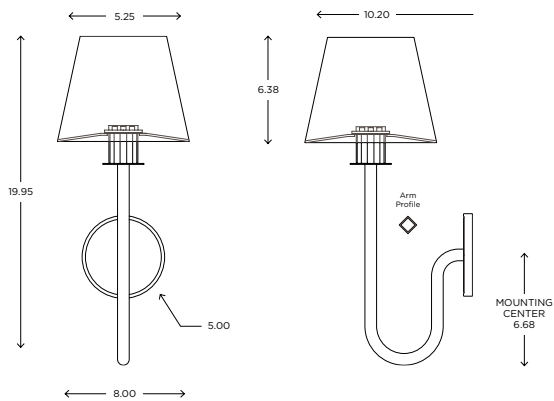

Tel 508.205.0545
Toll Free 877.722.AYRE
Fax 508.205.0548

ayrelight.com

Vertex

CUSTOM OPTIONS

The Sweeping lines of Vertex are formed of a uniquely extruded diamond tube joined to a jewel like faceted cup. It is available in a variety of finishes and can be specified in fluorescent, incandescent, or LED.