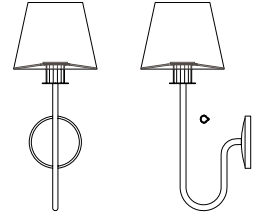

Ayre Architectural Lighting
14 Bristol Drive, Unit B
South Easton, MA 02375

Tel 508.205.0545
Toll Free 877.722.AYRE
Fax 508.205.0548

ayrelight.com