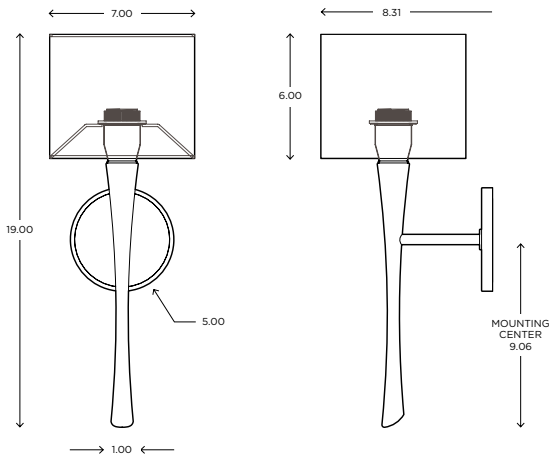

Euro 2

CUSTOM OPTIONS