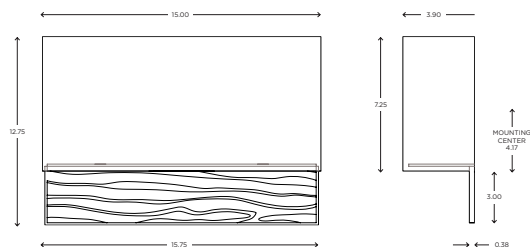

DIFFUSER

White Shantung
Acrylic Available (additional cost)

Available as a double sconce

Ayre Architectural Lighting
14 Bristol Drive, Unit B
South Easton, MA 02375

Tel 508.205.0545
Toll Free 877.722.AYRE
Fax 508.205.0548

ayrelight.com