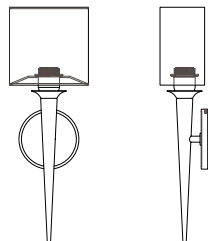

ayrelight.com

Metro 1

ADA | CUSTOM OPTIONS

MODEL

METRO SCONCE // MET1

DIMENSIONS

Height: 19.60
Width: 6.60
Projection: 3.98

FIXTURE TYPE