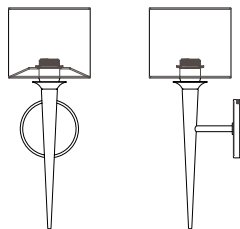

MODEL

METRO SCONCE // MET2

DIMENSIONS

Height: 18.95
Width: 7.00
Projection: 7.75

FIXTURE TYPE

Sconce / S

DIFFUSER

White Shantung / WS

FINISH

Polished Nickel / PN
Brushed Nickel / BN
Oil Rubbed Bronze / OB

LAMPING / VOLTAGE

FLUORESCENT / FL
[1] CFL 18W GX24q-2 120V

INCANDESCENT / INC
[1] 100W Medium Base
120V

LED / LED
[1] 3000K 120V