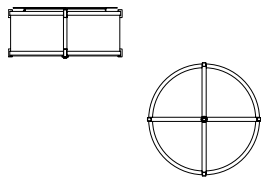

Est. Weight: 12.90 lbs

MODEL

LITEBOX FLUSHMOUNT // LBF16

DIMENSIONS

Height: 7.25
Diameter: 16.40

FIXTURE TYPE

Flushmount / F

DIFFUSER