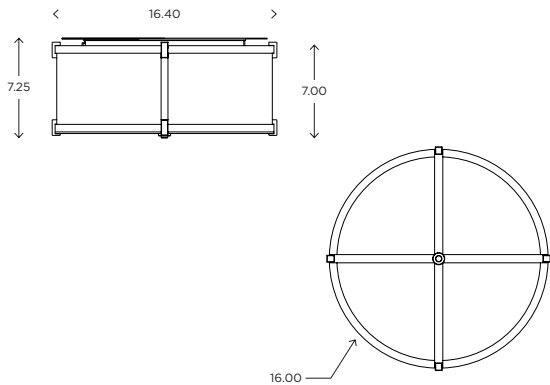

Litebox 16" FLUSHMOUNT

CUSTOM OPTIONS

The Litebox combines subtle elements of classical style with a respect for contemporary simplicity. The result is a fixture that complements almost any architectural space. It is available in custom sizes, levels of trim (with or without crossbars), as a flush mount or pendant, and with custom finishes, diffusers, and lamping.

DIMENSIONS

7.25"H x 16.40"D

LAMPING / VOLTAGE

- [2] 100W Max Incandescent Medium Base
1250 Lumens, 2700K, 120V, dimming
- [2] 18/26/32W Fluorescent CFL GX24q-3 Base
1200/1800/2400 Lumens, 3000K, 120V
non-dimming
- [2] 9.5W LED 60W Equiv. Medium Base
800 Lumens, 2700K, 120V, dimming

Est. Weight: 12.90 lbs

MODEL

LITEBOX FLUSHMOUNT // LBF16

DIMENSIONS

Height: 7.25
Diameter: 16.40

FIXTURE TYPE

Flushmount / F

DIFFUSER