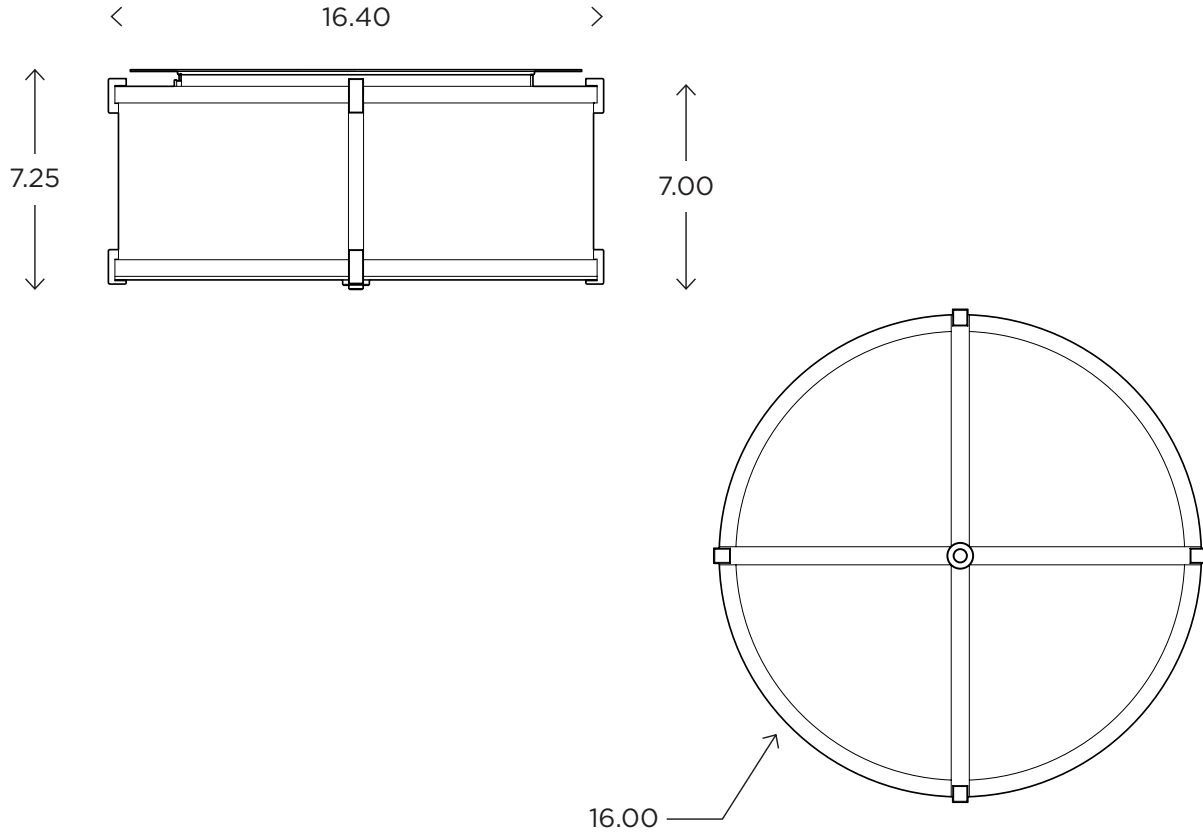

Litebox 16" FLUSHMOUNT

CUSTOM OPTIONS

Refer to the instructions for correct j-box placement and installation requirements.

Est. Weight: 12.90 lbs

MODEL

LITEBOX FLUSHMOUNT // LBF16

DIMENSIONS

Height: 7.25
Diameter: 16.40

FIXTURE TYPE

Flushmount / F

DIFFUSER

Shiny Opal Acrylic / SA

FINISH

Brushed Nickel / BN
Polished Nickel / PN
Oil Rubbed Bronze / OB

CROSSBARS

CROSSBARS / C
NO CROSSBARS / N

LAMPING / VOLTAGE

INCANDESCENT / INC
[2] 100W Max, Medium Base, 120V, dimming

FLUORESCENT / FL
[2] CFL 18/26/32W GX24q-3 Base, 120V, non-dimming

LED / LED
[2] 9.5W Medium Base 120V, dimming