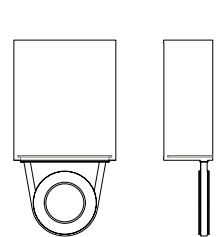

RELATED PRODUCTS

LITEBOX PENDANT // LBP16

PETAL PENDANT // PETT

LYRIC PENDANT // LYR24

RIO SCNCE // RIO1

ADA

Ayre Architectural Lighting
14 Bristol Drive, Unit B
South Easton, MA 02375

Tel 508.205.0545
Toll Free 877.722.AYRE
Fax 508.205.0548

ayrelight.com