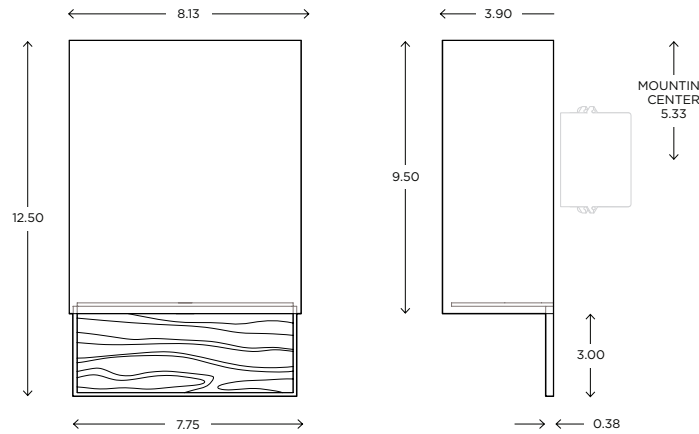

Boutique Azura

ADA CUSTOM OPTIONS

MODEL
AZURA SCONCE // AZU1