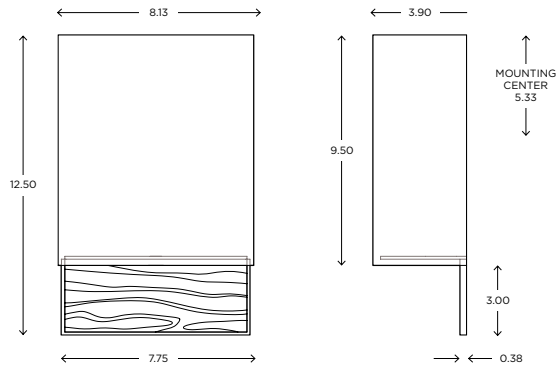

Boutique Azura

ADA | CUSTOM OPTIONS