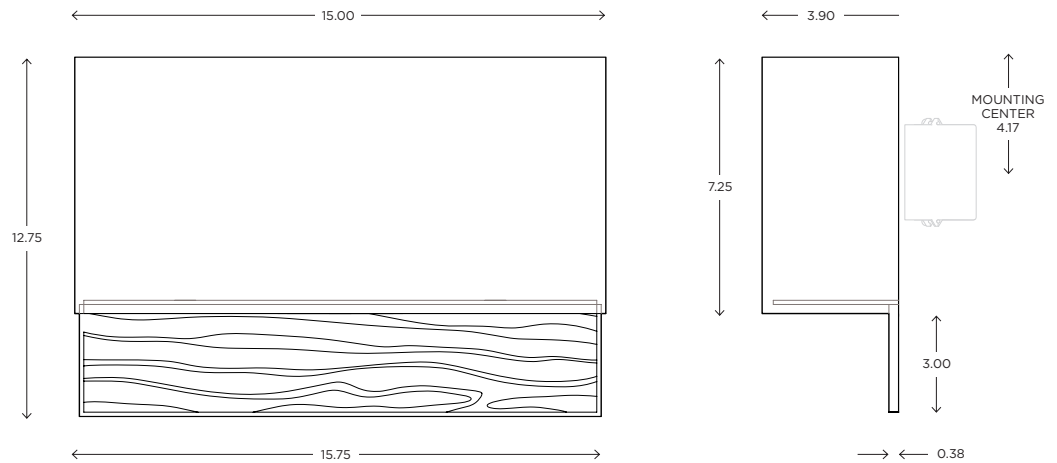

MODEL
AZURA SCONCE // AZUD