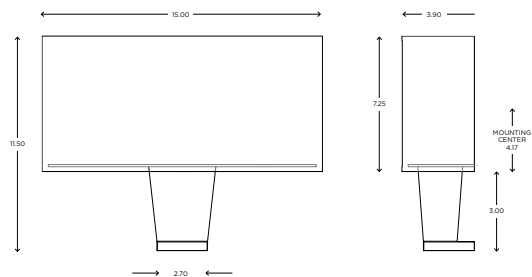

DIFFUSER

White Shantung
Acrylic Available (additional cost)

Available as a double sconce

Ayre Architectural Lighting
14 Bristol Drive, Unit B
South Easton, MA 02375

Tel 508.205.0545
Toll Free 877.722.AYRE
Fax 508.205.0548

ayrelight.com