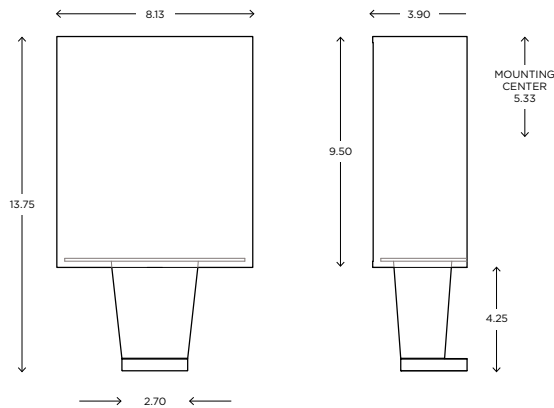

Boutique Capri

ADA | CUSTOM OPTIONS

The Capri sconce is offered in a variety of distinctive wood species, metal finishes, and lamping options. Capri focuses attention on conservation and sustainability. We use repurposed and renewable wood, reclaimed and recycled aluminum, and offer the option of energy efficient fluorescent or LED technology.

DIMENSIONS

13.75"H x 8.13"W x 3.90"P

LAMPING / VOLTAGE

- [1] 60w Max Incandescent Candelabra Base
- [1] 18/26/32w Fluorescent CFL GX24q-3 Base
- [1] LED Unit 3000K

FINISH

Polished Aluminum, Brushed Aluminum,
Oil Rubbed Bronze
+
Mahogany, Sapele, Ebony