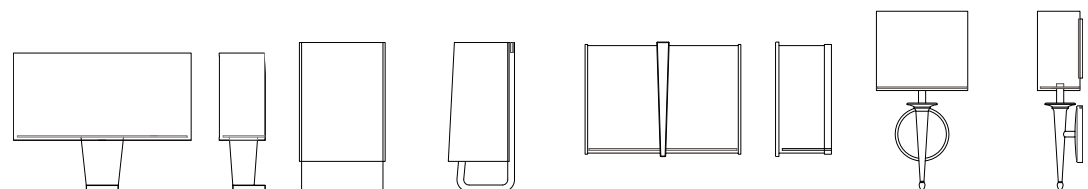

Ayre Architectural Lighting
14 Bristol Drive, Unit B
South Easton, MA 02375

Tel 508.205.0545
Toll Free 877.722.AYRE
Fax 508.205.0548

ayrelight.com