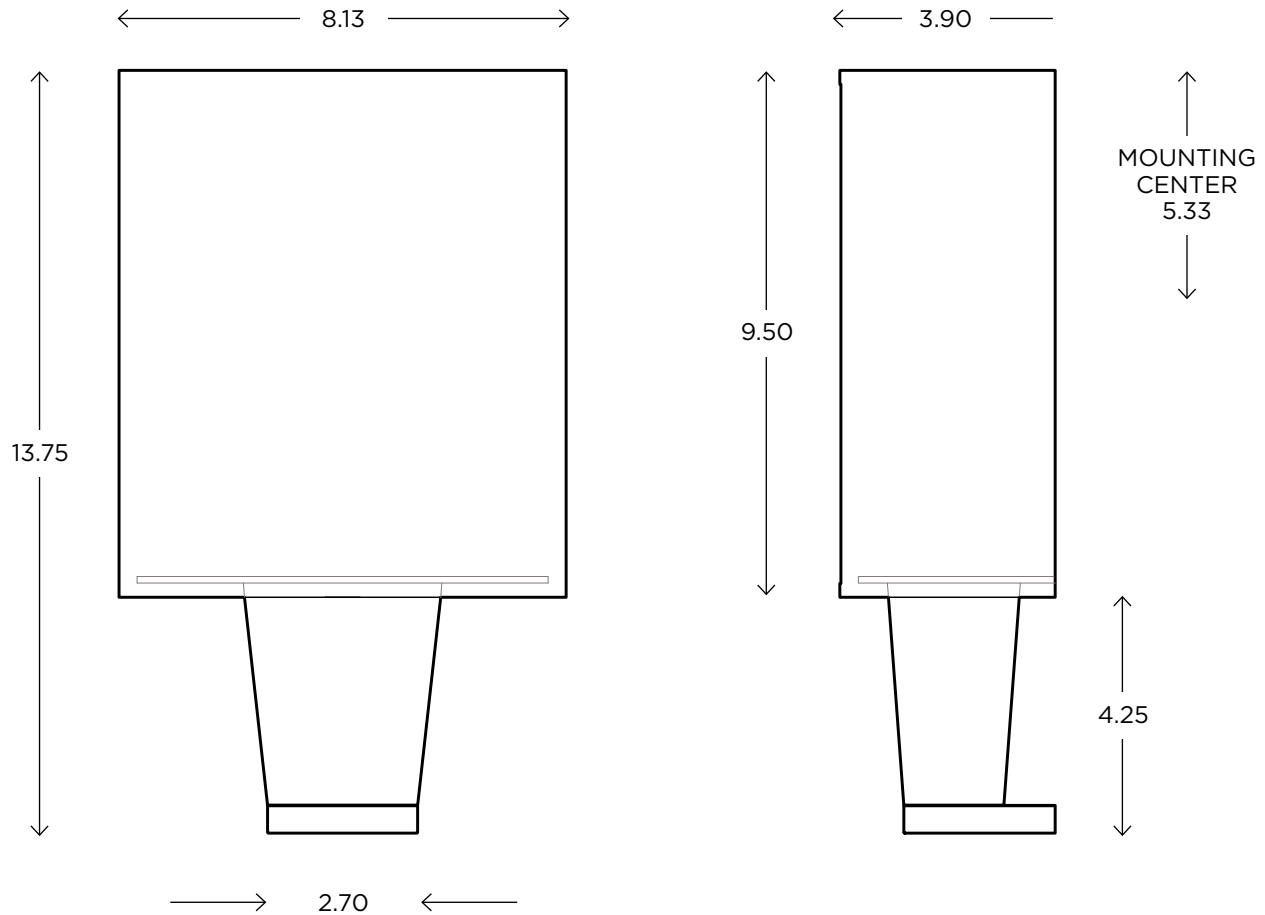

DIMENSIONS

13.75"H x 8.13"W x 3.90"P

LAMPING / VOLTAGE

- [1] 60w Max Incandescent Candelabra Base
- [1] 18/26/32w Fluorescent CFL GX24q-3 Base
- [1] LED Unit 3000K

FINISH

Polished Aluminum, Brushed Aluminum,
Oil Rubbed Bronze
+
Mahogany, Sapele, Ebony

ayrelight.com

Boutique Capri

ADA CUSTOM OPTIONS

MODEL

CAPRI SCONCE // CAPI

DIMENSIONS

Height: 13.75
Width: 8.13
Projection: 3.90

FIXTURE TYPE