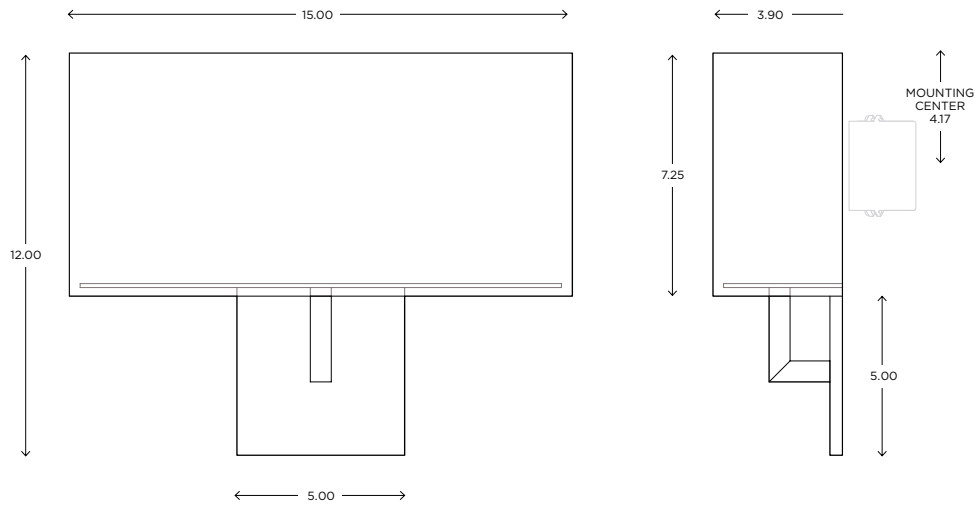

MODEL
HELIKA SCONCE // HELD

This fixture mounts independently from diffuser/backplate. The outlet box is located behind the diffuser.

Refer to the instructions for correct j-box placement and installation requirements.

Est. Weight: 3.91 lbs

MODEL
HELIKA SCONCE // HEL1