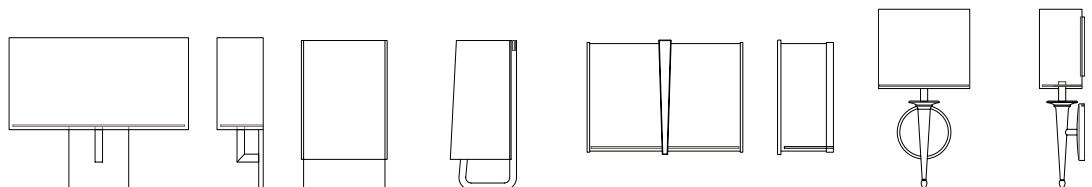

Ayre Architectural Lighting
14 Bristol Drive, Unit B
South Easton, MA 02375

Tel 508.205.0545
Toll Free 877.722.AYRE
Fax 508.205.0548

ayrelight.com