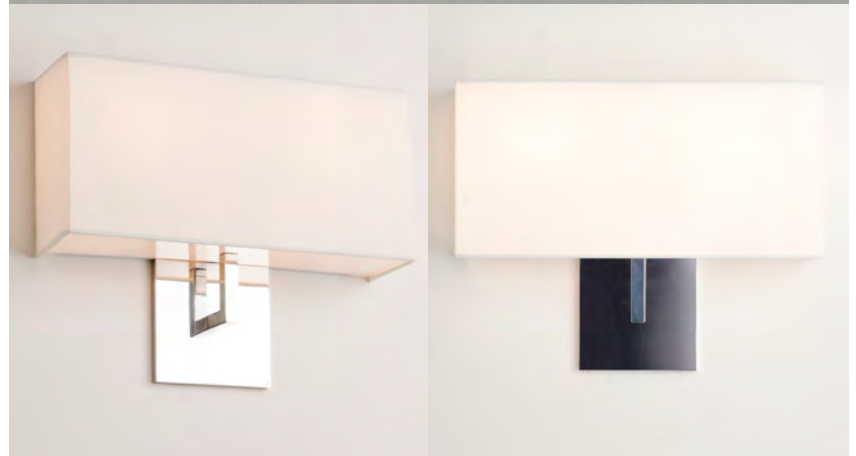

Boutique Helika

ADA | CUSTOM OPTIONS

The Helika sconce is offered in a variety of distinctive metal finishes, and lamping options. Simplicity, functionality, and minimalism are all attributes of this ADA sconce. Manufactured of reclaimed and recycled aluminum. It is offered in energy efficient fluorescent, LED, as well as incandescent lamping.

FINISH

Polished Aluminum, Brushed Aluminum,
Oil Rubbed Bronze

DIFFUSER

White Shantung
Acrylic Available (additional cost)

Available as a double sconce

Ayre Architectural Lighting
14 Bristol Drive, Unit B
South Easton, MA 02375