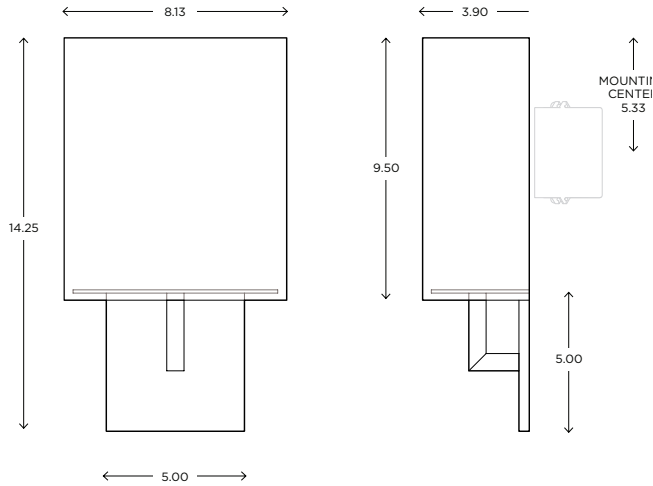

Boutique Helika

ADA | CUSTOM OPTIONS

MODEL
HELIKA SCONCE // HEL1