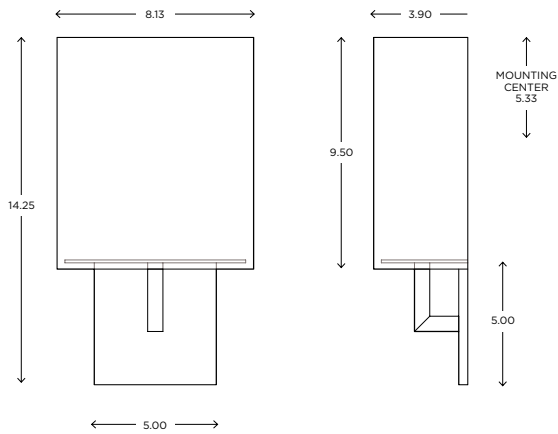

Boutique Helika

ADA | CUSTOM OPTIONS

The Helika sconce is offered in a variety of distinctive metal finishes, and lamping options. Simplicity, functionality, and minimalism are all attributes of this ADA sconce. Manufactured of reclaimed and recycled aluminum. It is offered in energy efficient fluorescent, LED, as well as incandescent lamping.

DIMENSIONS

14.25"H x 8.13"W x 3.90"P

LAMPING / VOLTAGE

- [1] 60W Max Incandescent Candelabra Base
  610 Lumens, 2700K, 120V, dimming
- [1] 18/26/32W Fluorescent CFL GX24q-3 Base
  1200/1800/2400 Lumens, 3000K, 120V
  non-dimming
- [1] 12.5W LED Module
  1200 Lumens, 3000K, 120V, non-dimming

FINISH

Polished Aluminum, Brushed Aluminum,
Oil Rubbed Bronze