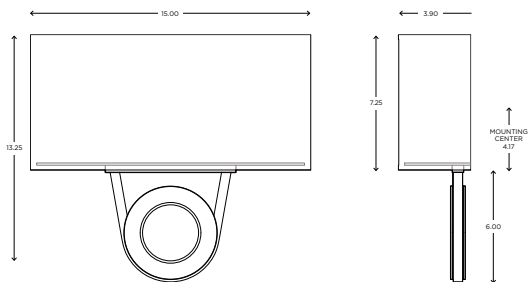

DIFFUSER

White Shantung
Acrylic Available (additional cost)

Available as a double sconce

Ayre Architectural Lighting
14 Bristol Drive, Unit B
South Easton, MA 02375

Tel 508.205.0545
Toll Free 877.722.AYRE
Fax 508.205.0548

ayrelight.com