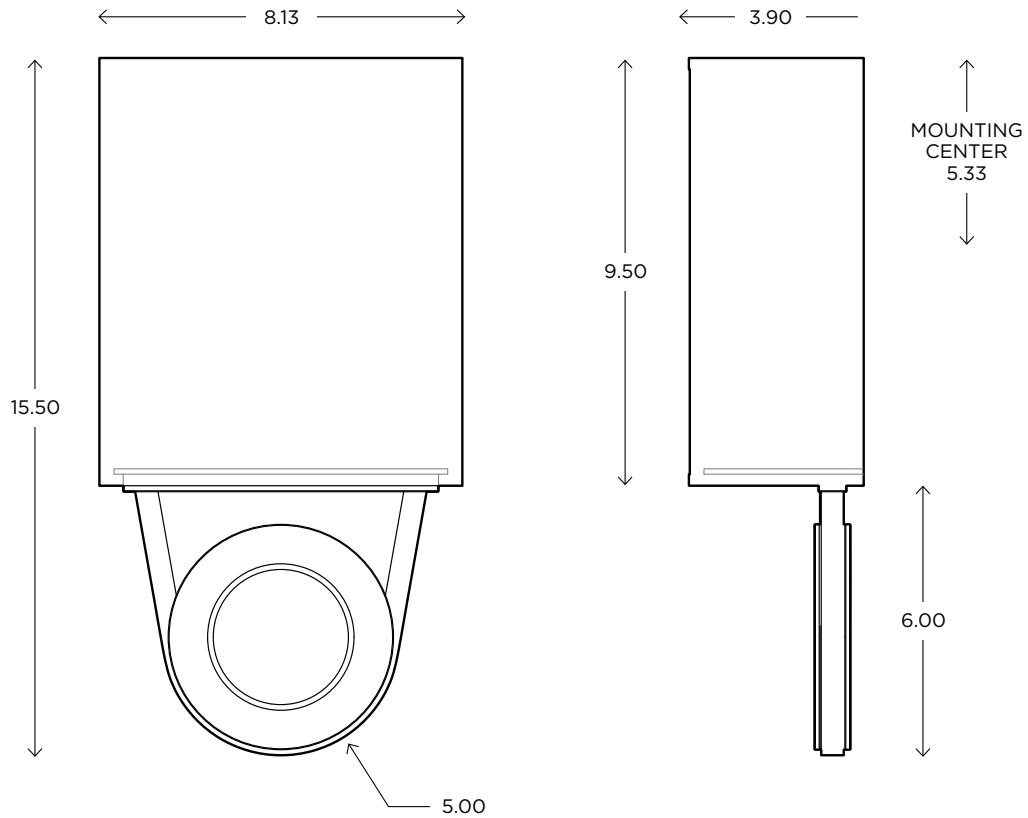

DIMENSIONS

15.50"H x 8.13"W x 3.90"P

LAMPING / VOLTAGE

- [1] 60w Max Incandescent Candelabra Base
- [1] 18/26/32w Fluorescent CFL GX24q-3 Base
- [1] LED Unit 3000K

FINISH

Polished Aluminum, Brushed Aluminum,
Oil Rubbed Bronze

ayrelight.com

Boutique Rio

ADA | CUSTOM OPTIONS

MODEL

RIO SCONCE // RIO1

DIMENSIONS

Height: 15.50
Width: 8.13
Projection: 3.90

FIXTURE TYPE