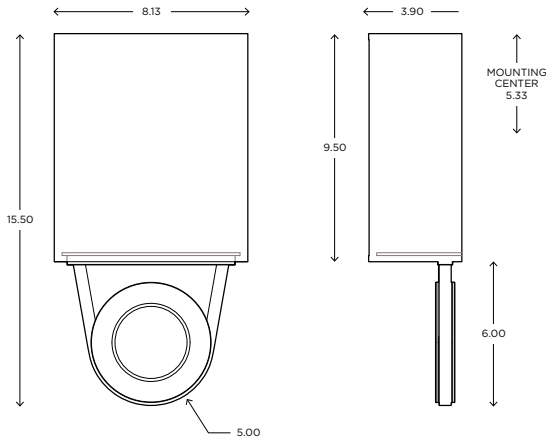

Boutique Rio

ADA | CUSTOM OPTIONS

The Rio is a distinctive machined aluminum sconce with wonderful industrial-chic styling. It is a piece transformed by its finishes. In polished aluminum, a sophistication takes over and redefines Rio as a piece of absolute elegance. In Architectural Bronze it becomes an exercise in classicism.

DIMENSIONS

15.50"H x 8.13"W x 3.90"P

LAMPING / VOLTAGE

- [1] 60w Max Incandescent Candelabra Base
- [1] 18/26/32w Fluorescent CFL GX24q-3 Base
- [1] LED Unit 3000K

FINISH

Polished Aluminum, Brushed Aluminum,
Oil Rubbed Bronze

ayrelight.com

Boutique Rio

ADA | CUSTOM OPTIONS

MODEL

RIO SCONCE // RIO1

DIMENSIONS

Height: 15.50
Width: 8.13
Projection: 3.90

FIXTURE TYPE