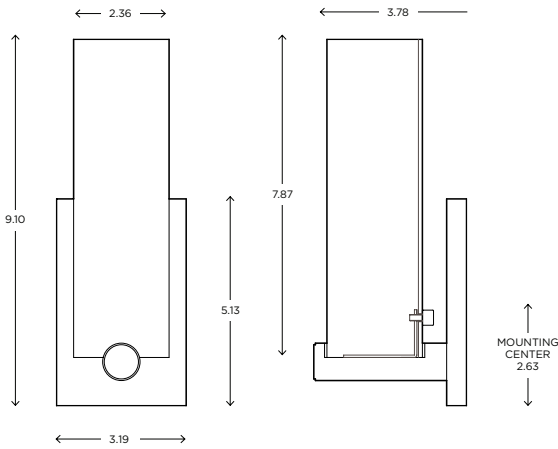

Clik 1

ADA | CUSTOM OPTIONS

The absolute purity of form defines Clik. Its shiny opal glass appears to float effortlessly above its minimalist structure. Every detail is attended to here. Nothing that is not needed is present. It is available in two formats each communicating purity of form.

DIMENSIONS

9.10"H x 3.19"W x 3.78"P

LAMPING / VOLTAGE

- [1] 60W Max Incandescent T10 Medium Base
  635 Lumens, 2700K, 120V, dimming
- [1] 18W Fluorescent CFL GX24q-2 Base
  1200 Lumens, 3000K, 120V, non-dimming

FINISH

Brushed Nickel, Polished Nickel, Polished Chrome

DIFFUSER

Shiny Opal Glass

Customize this fixture to your specific needs

*Requires standard single gang jbox
installed in same orientation as fixture