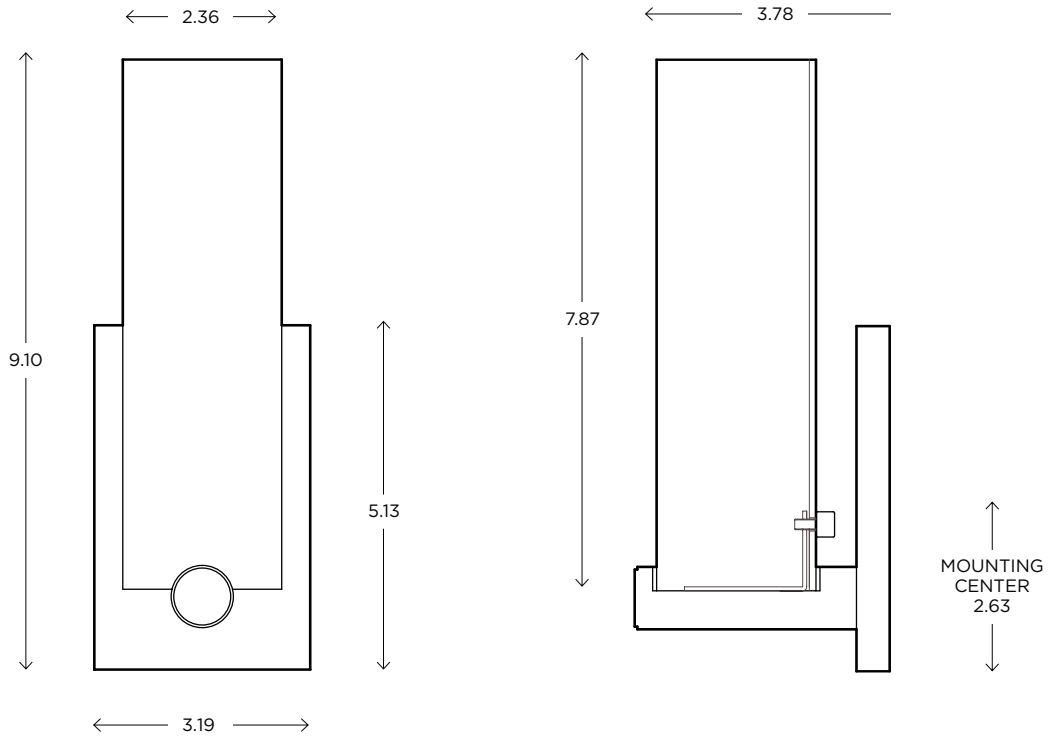

Clik 1

ADA CUSTOM OPTIONS

Refer to the instructions for correct j-box placement and installation requirements.

Est. Weight: 4.11 lbs

MODEL

CLIK SCONCE // CLK1

DIMENSIONS

Height: 9.10
Width: 3.19
Projection: 3.78

FIXTURE TYPE

ADA Sconce / A

DIFFUSER

Shiny Opal Glass / SO

FINISH

Brushed Nickel / BN
Polished Nickel / PN
Polished Chrome / CH

LAMPING / VOLTAGE

INCANDESCENT / INC
[1] 60W T10 Medium Base
120V, dimming

FLUORESCENT / FL
[1] CFL 18W QUAD, GX24q-2
Base, 120V, non-dimming

RELATED PRODUCTS

CLIK SCONCE // CLK2
ADA

CIRC SCONCE // CIR1
ADA

STUDIO SCONCE // STU1
ADA

PETAL PENDANT // PET1

Ayre Architectural Lighting
14 Bristol Drive, Unit B
South Easton, MA 02375

Tel 508.205.0545
Toll Free 877.722.AYRE
Fax 508.205.0548

ayrelight.com