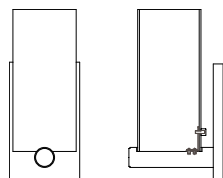

Clik 1

ADA CUSTOM OPTIONS

Refer to the instructions for correct j-box placement and installation requirements.

Est. Weight: 4.11 lbs

MODEL

CLIK SCONCE // CLK1

DIMENSIONS

Height: 9.10
Width: 3.19
Projection: 3.78

FIXTURE TYPE

ADA Sconce / A

DIFFUSER

Shiny Opal Glass / SO

FINISH

Brushed Nickel / BN
Polished Nickel / PN
Polished Chrome / CH

LAMPING / VOLTAGE

INCANDESCENT / INC
[1] 60W T10 Medium Base
120V, dimming

FLUORESCENT / FL
[1] CFL 18W QUAD, GX24q-2
Base, 120V, non-dimming

RELATED PRODUCTS

CLIK SCONCE // CLK2
ADA

CIRC SCONCE // CIR1
ADA

STUDIO SCONCE // STU1
ADA

PETAL PENDANT // PET1

Ayre Architectural Lighting
14 Bristol Drive, Unit B
South Easton, MA 02375

Tel 508.205.0545
Toll Free 877.722.AYRE
Fax 508.205.0548

ayrelight.com