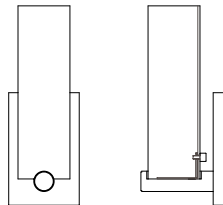

## DIMENSIONS

9.10"H x 3.19"W x 3.78"P

# Clik 1

ADA CUSTOM OPTIONS

Refer to the instructions for correct j-box placement and installation requirements.

Est. Weight: 4.11 lbs

## DIMENSIONS

Height: 9.10  
Width: 3.19  
Projection: 3.78