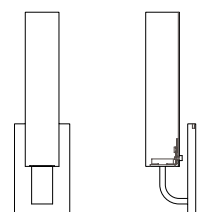

Ayre Architectural Lighting
14 Bristol Drive, Unit B
South Easton, MA 02375

Tel 508.205.0545
Toll Free 877.722.AYRE
Fax 508.205.0548

ayrelight.com