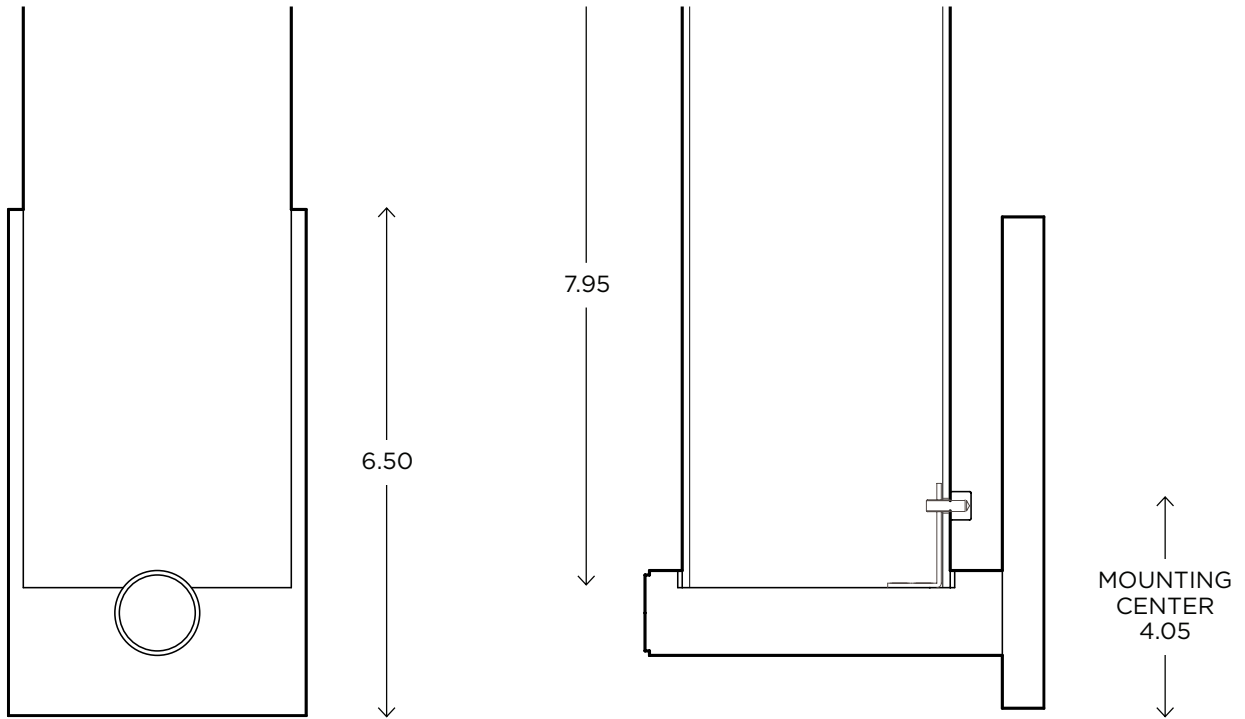

Clik 2

CUSTOM OPTIONS

Refer to the instructions for correct j-box placement and installation requirements.

Est. Weight: 5.35 lbs

MODEL

CLIK SCONCE // CLK2

DIMENSIONS

Height: 9.55
Width: 3.95
Projection: 5.28

FINISH

Brushed Nickel / BN
Polished Nickel / PN
Polished Chrome / CH

LAMPING / VOLTAGE

INCANDESCENT / INC
[1] 60W T10 Medium Base
120V, dimming
FLUORESCENT / FL
[1] CFL 26W GX24q-3 Base,
120V, non-dimming
LED / LED
[1] 9.5W Medium Base
120V, dimming

FIXTURE TYPE

Sconce / S