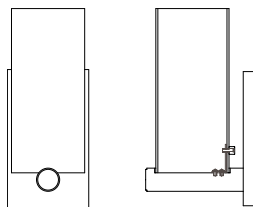

DIFFUSER

Shiny Opal Glass / SO

RELATED PRODUCTS

CLIK SCONCE // CLK1
ADA

CIRC SCONCE // CIR1
ADA

STUDIO SCONCE // STU1
ADA

REFLEX SCONCE // REF1
ADA