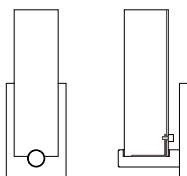

Ayre Architectural Lighting
14 Bristol Drive, Unit B
South Easton, MA 02375

Tel 508.205.0545
Toll Free 877.722.AYRE
Fax 508.205.0548

ayrelight.com