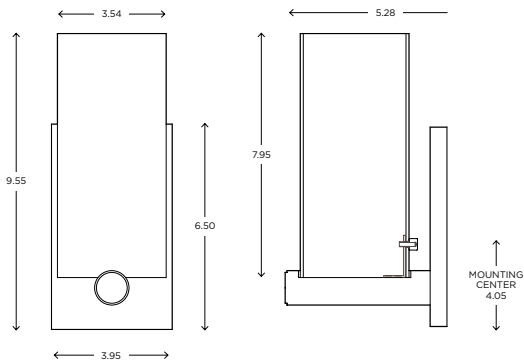

Clik 2

CUSTOM OPTIONS

The absolute purity of form defines Clik. Its shiny opal glass appears to float effortlessly above its minimalist structure. Every detail is attended to here. Nothing that is not needed is present. It is available in two formats each communicating purity of form.

DIMENSIONS

9.55"H x 3.95"W x 5.28"P

LAMPING / VOLTAGE

- [1] 60W Max Incandescent T10 Medium Base
  635 Lumens, 2700K, 120V, dimming
- [1] 26W Fluorescent CFL GX24q-3 Base
  1800 Lumens, 3000K, 120V
  non-dimming
- [1] 9.5W LED 60W Equiv. Medium Base
  800 Lumens, 2700K, 120V, dimming

FINISH

Brushed Nickel, Polished Nickel, Polished Chrome