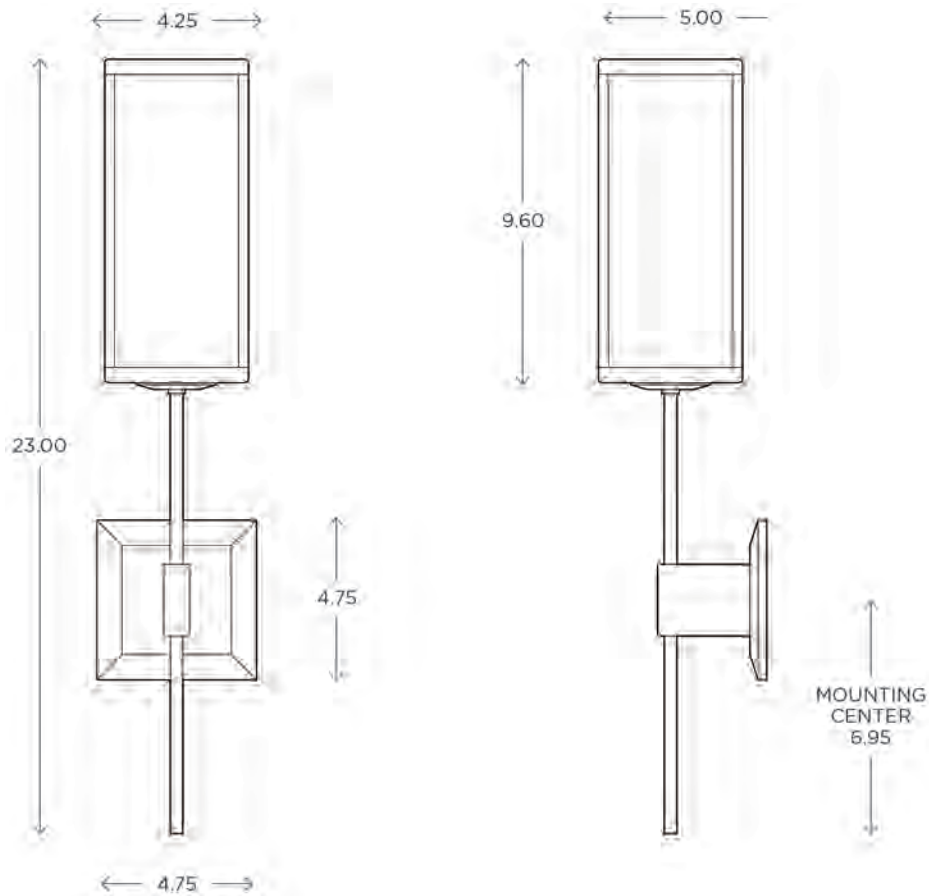

District 2

CUSTOM OPTIONS

Refer to the instructions for correct j-box placement and installation requirements.

Est. Weight: 5.45 lbs

MODEL

DISTRICT SCONCE // DIS2

DIMENSIONS

Height: 23.00
Width: 4.75
Projection: 5.00

FIXTURE TYPE

Sconce / S

DIFFUSER

White Shantung / WS

FINISH

Brushed Nickel / BN
Polished Nickel / PN
Oil Rubbed Bronze / OB

LAMPING / VOLTAGE

INCANDESCENT / INC
[1] 60W T10 Medium Base
120V, dimming
FLUORESCENT / FL
[1] CFL 18W GX24q-2 Base
120V, non-dimming
LED / LED
[1] 9.5W Medium Base
120V, dimming

RELATED PRODUCTS

DISTRICT SCONCE // DIS1

EURO SCONCE // EUR2

VERTEX SCONCE // VER1

METRO SCONCE // MET2

ADA