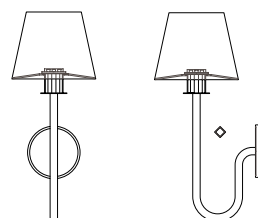

RELATED PRODUCTS

DISTRICT SCONCE // DIS1

EURO SCONCE // EUR2

VERTEX SCONCE // VER1

METRO SCONCE // MET2

ADA

Ayre Architectural Lighting
14 Bristol Drive, Unit B
South Easton, MA 02375

Tel 508.205.0545
Toll Free 877.722.AYRE
Fax 508.205.0548

ayrelight.com