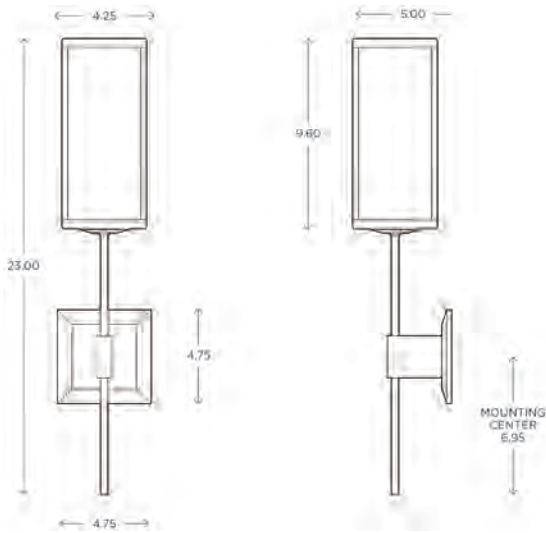

District 2

CUSTOM OPTIONS

Almost industrial in tone, District is forged of solid brass. Its mass is deftly balanced by a simple but tailored white shantung shade with defined edges. Available in fluorescent and incandescent lamping and numerous finishes.

DIMENSIONS

23.00"H x 4.75"W x 5.00"P

LAMPING / VOLTAGE

- [1] 60W Max Incandescent T10 Medium Base
  635 Lumens, 2700K, 120V, dimming
- [1] 18W Fluorescent CFL GX24q-2 Base
  1200 Lumens, 3000K, 120V, non-dimming
- [1] 9.5W LED 60W Equiv. Medium Base
  800 Lumens, 2700K, 120V, dimming

FINISH

Brushed Nickel, Polished Nickel, Oil Rubbed Bronze

DIFFUSER

White Shantung
Acrylic Available (additional cost)

Customize this fixture to your specific needs