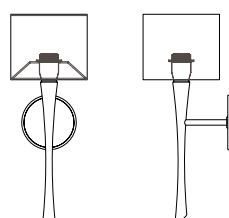

RELATED PRODUCTS

DISTRICT SCONCE // DIS1

EURO SCONCE // EUR2

VERTEX SCONCE // VER1

METRO SCONCE // MET2

ADA

Ayre Architectural Lighting
14 Bristol Drive, Unit B
South Easton, MA 02375

Tel 508.205.0545
Toll Free 877.722.AYRE
Fax 508.205.0548

ayrelight.com