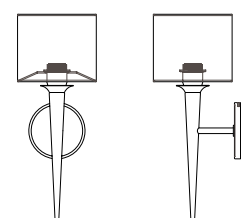

RELATED PRODUCTS

DISTRICT SCONCE // DIS1

EURO SCONCE // EUR2

VERTEX SCONCE // VER1

METRO SCONCE // MET2

ADA

Ayre Architectural Lighting
14 Bristol Drive, Unit B
South Easton, MA 02375

Tel 508.205.0545
Toll Free 877.722.AYRE
Fax 508.205.0548

ayrelight.com