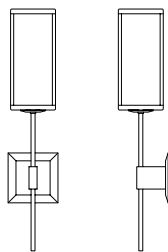

Tel 508.205.0545
Toll Free 877.722.AYRE
Fax 508.205.0548

ayrelight.com

District 2

CUSTOM OPTIONS

Refer to the instructions for correct j-box placement and installation requirements.

Est. Weight: 5.45 lbs

MODEL

DISTRICT SCONCE // DIS2

DIMENSIONS

Height: 23.00
Width: 4.75
Projection: 5.00

FIXTURE TYPE

Sconce / S

DIFFUSER

White Shantung / WS

FINISH