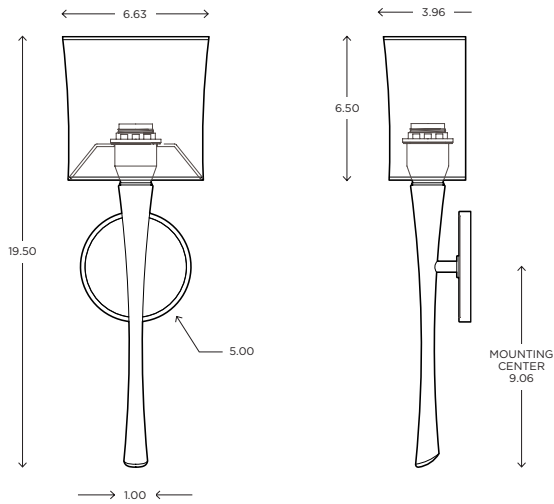

Euro 1

ADA | CUSTOM OPTIONS

An organic style sweeps across Euro with continental charm. The flowing taper of the stem appears to move toward the light beautifully, diffused through a white shantung fabric drum shade that is also tapered at the waist for ADA compliancy.

DIMENSIONS

19.50"H x 6.63"W x 3.96"P

LAMPING / VOLTAGE

- [1] 60W Max Incandescent Candelabra Base
610 Lumens, 2700K, 120V, dimming
- [1] 18W Fluorescent CFL GX24q-2 Base
1200 Lumens, 3000K, 120V, non-dimming
- [1] 7W LED Module, 630 Lumens, 3000K,
120V, non-dimming

Est. Weight: 5.64 lbs

MODEL

EURO SCONCE // EUR1

DIMENSIONS

Height: 19.50
Width: 6.63
Projection: 3.96

FIXTURE TYPE

ADA Sconce / A

DIFFUSER