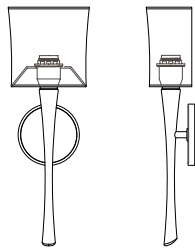

Est. Weight: 5.64 lbs

MODEL

EURO SCONCE // EUR1

DIMENSIONS

Height: 19.50
Width: 6.63
Projection: 3.96

FIXTURE TYPE

ADA Sconce / A

DIFFUSER