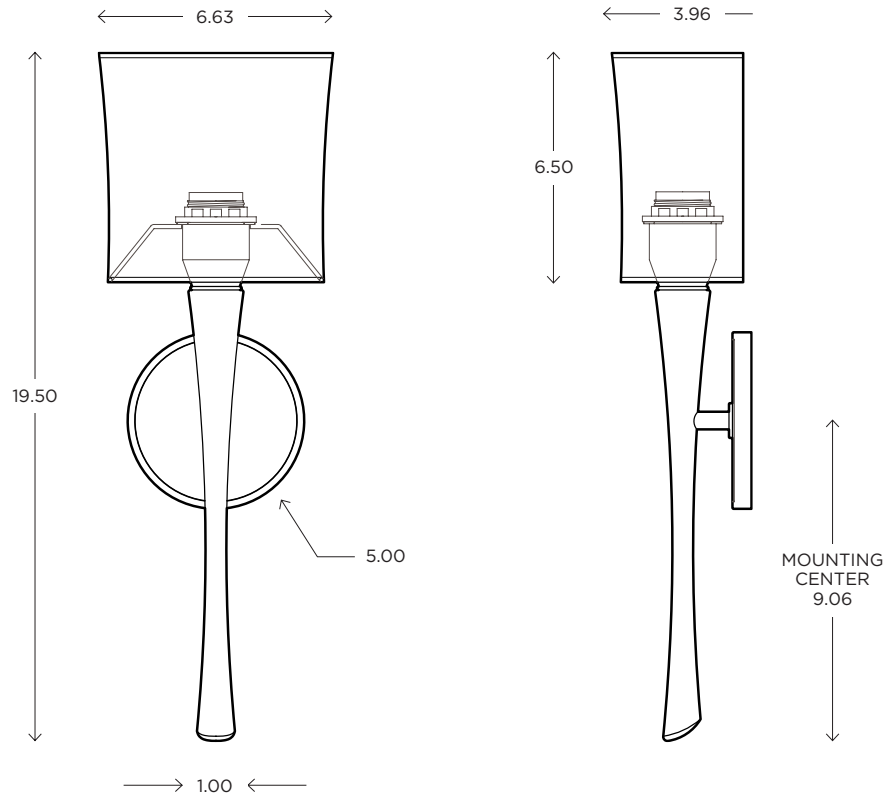

Euro 1

ADA CUSTOM OPTIONS

Refer to the instructions for correct j-box placement and installation requirements.

Est. Weight: 5.64 lbs

MODEL

EURO SCONCE // EUR1

DIMENSIONS

Height: 19.50
Width: 6.63
Projection: 3.96

FIXTURE TYPE

ADA Sconce / A

DIFFUSER

White Shantung / WS

FINISH

Brushed Nickel / BN
Polished Nickel / PN
Polished Chrome / CH
Oil Rubbed Bronze / OB

LAMPING / VOLTAGE

INCANDESCENT / INC
[1] 60W Candelabra Base
120V, dimming
FLUORESCENT / FL
[1] CFL 18W GX24q-2 Base
120V, non-dimming
LED / LED
[1] 7W Module, 120V,
non-dimming

RELATED PRODUCTS

EURO SCONCE // EUR2

EURO SCONCE // EUR3

DISTRICT SCONCE // DIS1

METRO SCONCE // MET1