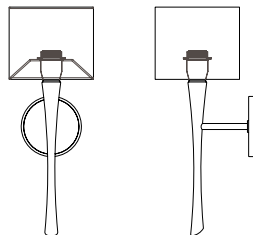

Tel 508.205.0545
Toll Free 877.722.AYRE
Fax 508.205.0548

ayrelight.com

Euro 2

CUSTOM OPTIONS

Refer to the instructions for correct j-box placement and installation requirements.

Est. Weight: 5.93 lbs

MODEL

EURO SCONCE // EUR2

DIMENSIONS

Height: 19.00
Width: 7.00
Projection: 8.31

FIXTURE TYPE

Sconce / S

DIFFUSER

White Shantung / WS

FINISH

Brushed Nickel / BN
Polished Nickel / PN
Polished Chrome / CH
Oil Rubbed Bronze / OB