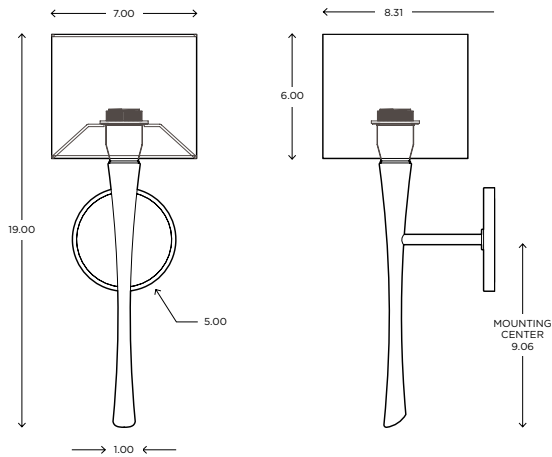

Euro 2

CUSTOM OPTIONS

An organic style sweeps across Euro with continental charm. The flowing taper appears to move toward the light beautifully, diffused through a white shantung fabric drum shade. Euro is also available in an ADA version with a white shantung fabric half shade tapered at the waist.

DIMENSIONS

19.00"H x 7.00"W x 8.31"P

LAMPING / VOLTAGE

- [1] 100W Max Incandescent Medium Base
1250 Lumens, 2700K, 120V, dimming
- [1] 18W Fluorescent CFL GX24q-2 Base
1200 Lumens, 3000K, 120V, non-dimming
- [1] 9.5W LED 60W Equiv. Medium Base
800 Lumens, 2700K, 120V, dimming

DIMENSIONS

Height: 19.00
Width: 7.00
Projection: 8.31

FIXTURE TYPE

Sconce / S

DIFFUSER

White Shantung / WS

FINISH

Brushed Nickel / BN
Polished Nickel / PN
Polished Chrome / CH
Oil Rubbed Bronze / OB