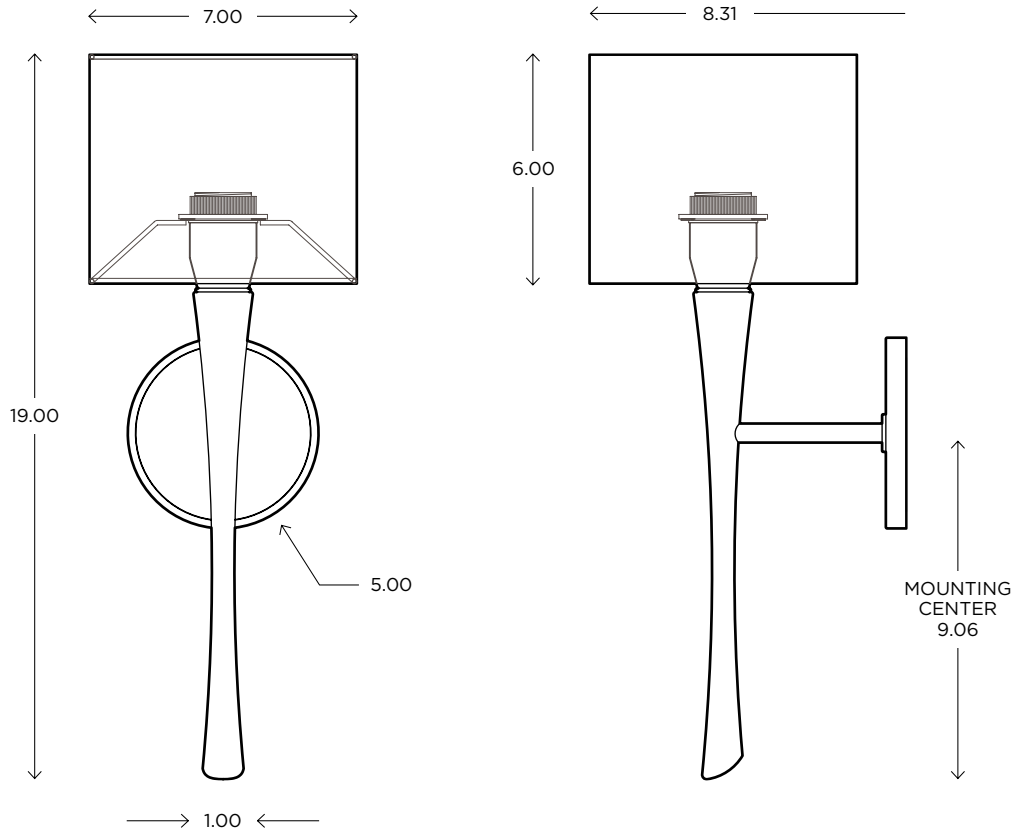

Euro 2

CUSTOM OPTIONS

Refer to the instructions for correct j-box placement and installation requirements.

Est. Weight: 5.93 lbs