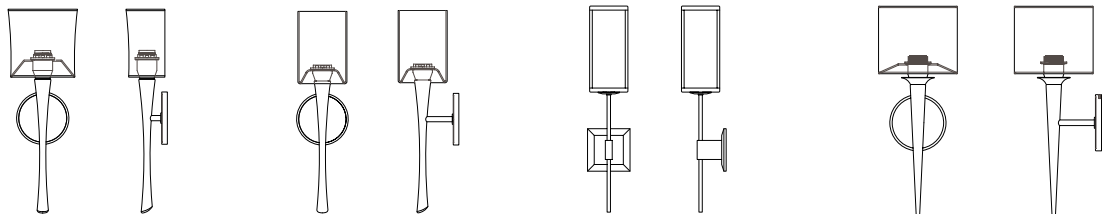

Ayre Architectural Lighting
14 Bristol Drive, Unit B
South Easton, MA 02375

Tel 508.205.0545
Toll Free 877.722.AYRE
Fax 508.205.0548

ayrelight.com