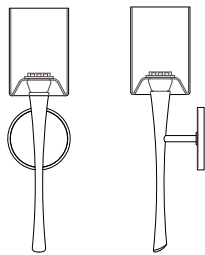

Euro 3

CUSTOM OPTIONS

An organic style sweeps across Euro with continental charm. The addition of a cased glass diffuser makes it a fitting fixture for the bathroom. Euro is also available in an ADA version with a white shantung fabric half shade tapered at the waist.

DIMENSIONS

19.50"H x 4.75"W x 5.88"P

LAMPING / VOLTAGE

- [1] 100w Max Incandescent Medium Base
- [1] 18/26/32w Fluorescent CFL GX24q-3 Base
- [1] LED Unit 3000K

FINISH

Polished Nickel, Brushed Nickel, Chrome, Oil Rubbed Bronze

ayrelight.com

Euro 3

CUSTOM OPTIONS

MODEL

EURO SCONCE // EUR3

DIMENSIONS

Height: 19.50
Width: 4.75
Projection: 5.88

FIXTURE TYPE