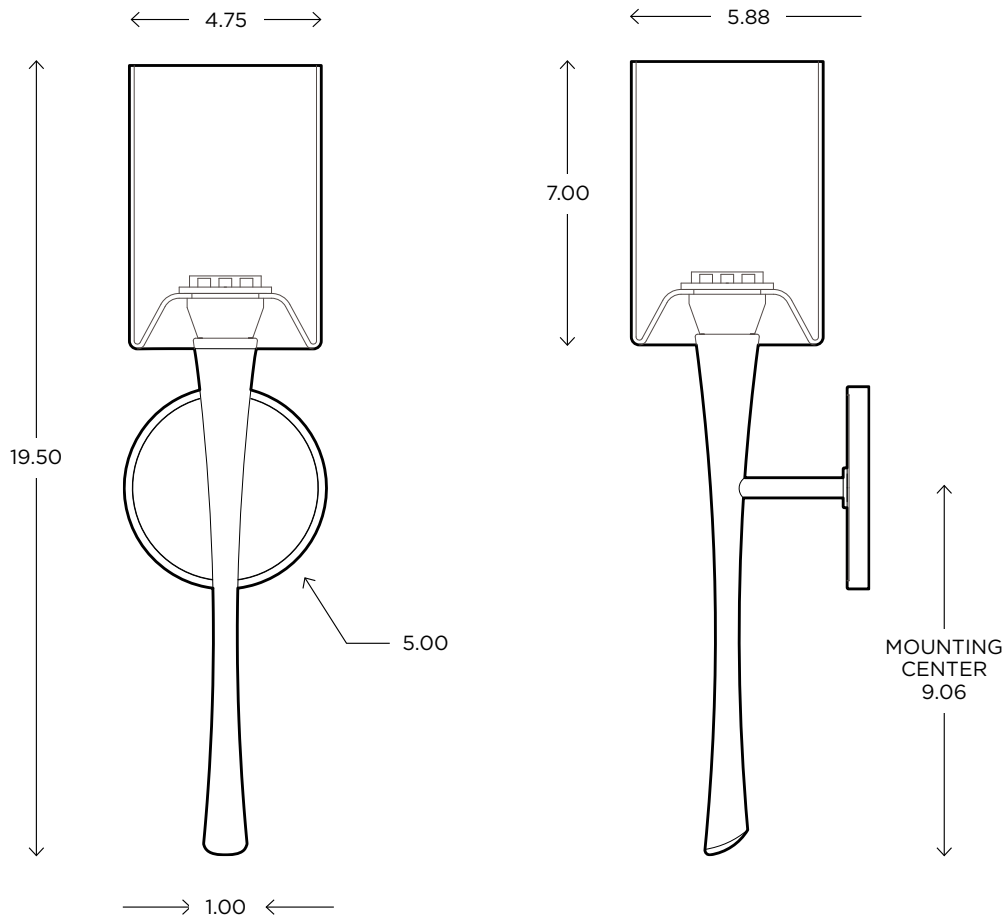

Euro 3

CUSTOM OPTIONS

An organic style sweeps across Euro with continental charm. The addition of a cased glass diffuser makes it a fitting fixture for the bathroom. Euro is also available in an ADA version with a white shantung fabric half shade tapered at the waist.

DIMENSIONS

19.50"H x 4.75"W x 5.88"P

LAMPING / VOLTAGE

- [1] 100w Max Incandescent Medium Base
- [1] 18/26/32w Fluorescent CFL GX24q-3 Base
- [1] LED Unit 3000K

FINISH

Polished Nickel, Brushed Nickel, Chrome, Oil Rubbed Bronze

ayrelight.com

Euro 3

CUSTOM OPTIONS

MODEL

EURO SCONCE // EUR3

DIMENSIONS

Height: 19.50
Width: 4.75
Projection: 5.88

FIXTURE TYPE