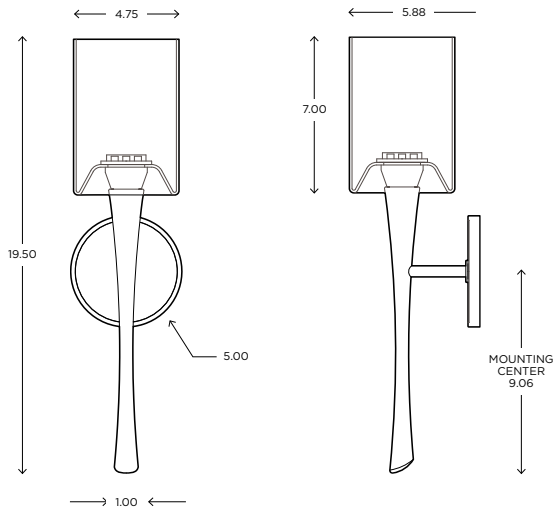

Euro 3

CUSTOM OPTIONS

An organic style sweeps across Euro with continental charm. The addition of a cased glass diffuser makes it a fitting fixture for the bathroom. Euro is also available in an ADA version with a white shantung fabric half shade tapered at the waist.

DIMENSIONS

19.50"H x 4.75"W x 5.88"P

LAMPING / VOLTAGE

- [1] 100w Max Incandescent Medium Base
- [1] 18/26/32w Fluorescent CFL GX24q-3 Base
- [1] LED Unit 3000K

FINISH

Polished Nickel, Brushed Nickel, Chrome, Oil Rubbed Bronze

ayrelight.com

Euro 3

CUSTOM OPTIONS

MODEL

EURO SCONCE // EUR3

DIMENSIONS

Height: 19.50
Width: 4.75
Projection: 5.88

FIXTURE TYPE