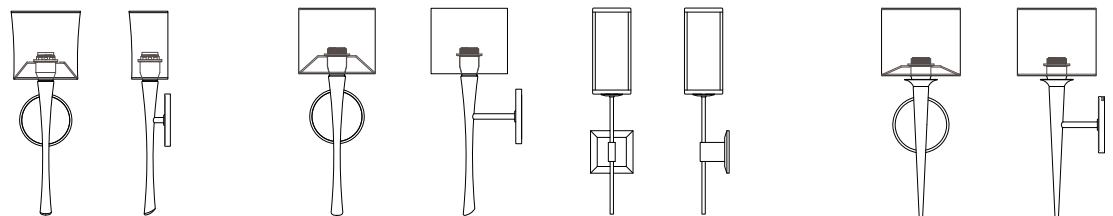

Ayre Architectural Lighting
14 Bristol Drive, Unit B
South Easton, MA 02375

Tel 508.205.0545
Toll Free 877.722.AYRE
Fax 508.205.0548

ayrelight.com