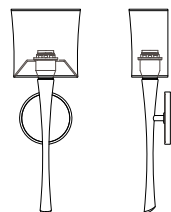

RELATED PRODUCTS

EURO SCONCE // EUR1
ADA