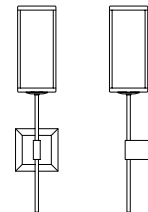

Euro 3

CUSTOM OPTIONS

Refer to the instructions for correct j-box placement and installation requirements.

Est. Weight: 7.52 lbs

MODEL

EURO SCONCE // EUR3

DIMENSIONS

Height: 19.50
Width: 4.75
Projection: 5.88

FIXTURE TYPE

Sconce / S

DIFFUSER

Cased Matte Opal Glass / CM

FINISH

Brushed Nickel / BN
Polished Nickel / PN
Polished Chrome / CH
Oil Rubbed Bronze / OB

LAMPING / VOLTAGE

INCANDESCENT / INC
[1] 100W Max, Medium Base, 120V, dimming
FLUORESCENT / FL
[1] CFL 26/32W GX24q-3 Base, 120V, non-dimming
LED / LED
[1] 9.5W Medium Base 120V, dimming

RELATED PRODUCTS

EURO SCONCE // EUR1
ADA

EURO SCONCE // EUR2

DISTRICT SCONCE // DIS2

METRO SCONCE // MET2

Ayre Architectural Lighting
14 Bristol Drive, Unit B
South Easton, MA 02375

Tel 508.205.0545
Toll Free 877.722.AYRE
Fax 508.205.0548

ayrelight.com