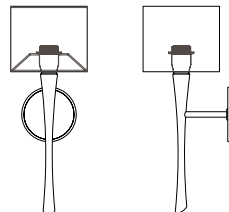

EURO SCONCE // EUR2

DISTRICT SCONCE // DIS2