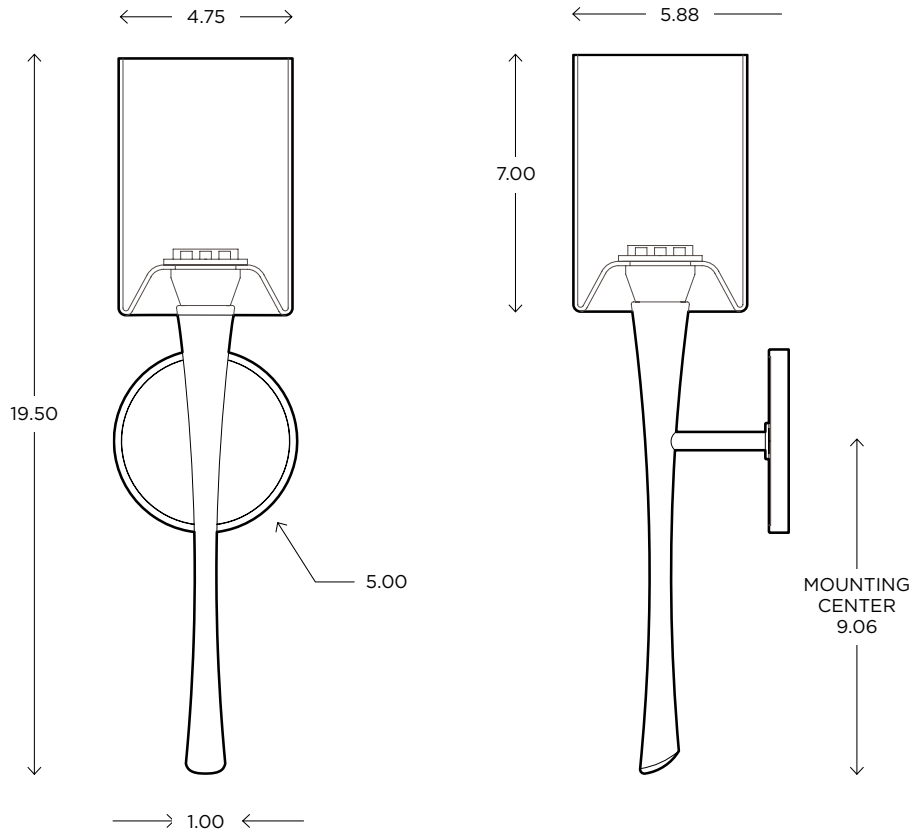

Euro 3

CUSTOM OPTIONS

An organic style sweeps across Euro with continental charm. The addition of a cased glass diffuser makes it a fitting fixture for the bathroom. Euro is also available in an ADA version with a white shantung fabric half shade tapered at the waist.

DIMENSIONS

19.50"H x 4.75"W x 5.88"P

LAMPING / VOLTAGE

- [1] 100W Max Incandescent Medium Base
1250 Lumens, 2700K, 120V, dimming
- [1] 18/26/32W Fluorescent CFL GX24q-3 Base
1200/1800/2400 Lumens, 3000K, 120V
non-dimming
- [1] 9.5W LED 60W Equiv. Medium Base
800 Lumens, 2700K, 120V, dimming

Tel 508.205.0545
Toll Free 877.722.AYRE
Fax 508.205.0548

ayrelight.com

Euro 3

CUSTOM OPTIONS

Refer to the instructions for correct j-box placement and installation requirements.

Est. Weight: 7.52 lbs

MODEL

EURO SCONCE // EUR3

DIMENSIONS

Height: 19.50
Width: 4.75
Projection: 5.88

FIXTURE TYPE

Sconce / S

DIFFUSER

Cased Matte Opal Glass / CM

FINISH

Brushed Nickel / BN
Polished Nickel / PN
Polished Chrome / CH
Oil Rubbed Bronze / OB