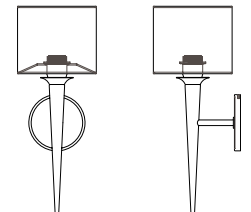

METRO SCONCE // MET2