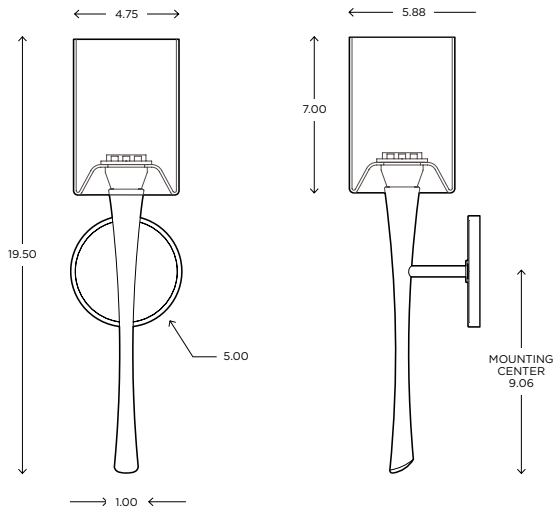

Euro 3

CUSTOM OPTIONS

An organic style sweeps across Euro with continental charm. The addition of a cased glass diffuser makes it a fitting fixture for the bathroom. Euro is also available in an ADA version with a white shantung fabric half shade tapered at the waist.

DIMENSIONS

19.50"H x 4.75"W x 5.88"P

LAMPING / VOLTAGE

- [1] 100W Max Incandescent Medium Base
1250 Lumens, 2700K, 120V, dimming
- [1] 18/26/32W Fluorescent CFL GX24q-3 Base
1200/1800/2400 Lumens, 3000K, 120V
non-dimming
- [1] 9.5W LED 60W Equiv. Medium Base
800 Lumens, 2700K, 120V, dimming

DIMENSIONS

Height: 19.50
Width: 4.75
Projection: 5.88

FIXTURE TYPE

Sconce / S

DIFFUSER

Cased Matte Opal Glass / CM

FINISH

Brushed Nickel / BN
Polished Nickel / PN
Polished Chrome / CH
Oil Rubbed Bronze / OB