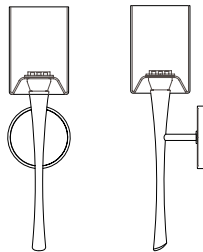

Tel 508.205.0545
Toll Free 877.722.AYRE
Fax 508.205.0548

ayrelight.com

Euro 3

CUSTOM OPTIONS

Refer to the instructions for correct j-box placement and installation requirements.

Est. Weight: 7.52 lbs

MODEL

EURO SCONCE // EUR3

DIMENSIONS

Height: 19.50
Width: 4.75
Projection: 5.88

FIXTURE TYPE

Sconce / S

DIFFUSER

Cased Matte Opal Glass / CM

FINISH

Brushed Nickel / BN
Polished Nickel / PN
Polished Chrome / CH
Oil Rubbed Bronze / OB