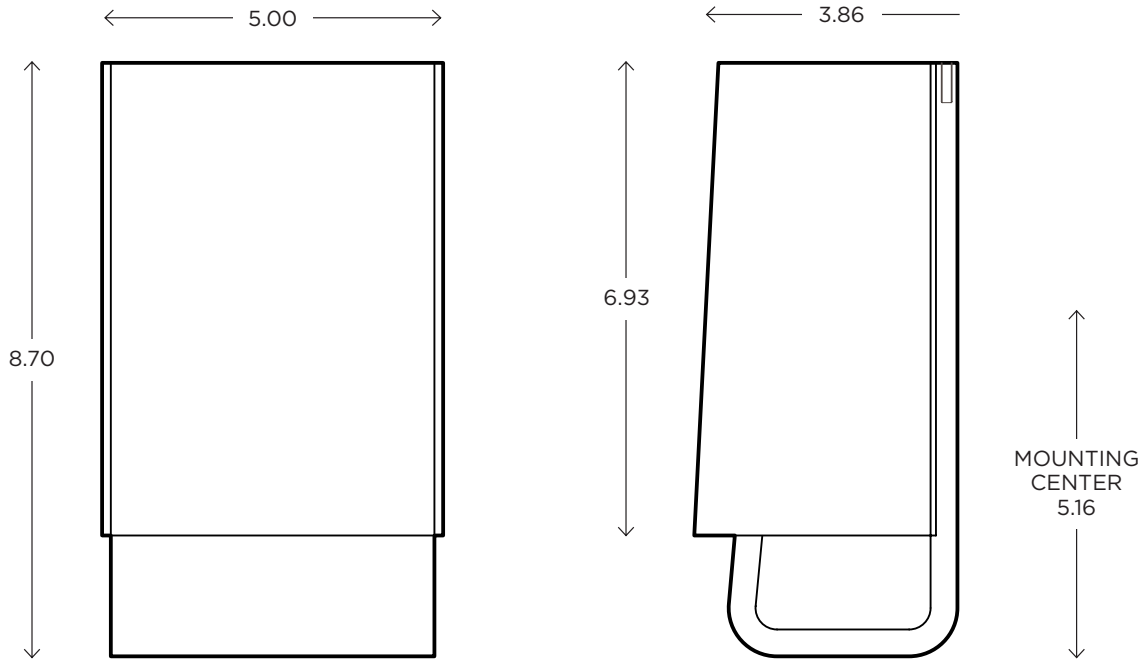

Kyoto 1

ADA | CUSTOM OPTIONS

Refer to the instructions for correct j-box placement and installation requirements.

Est. Weight: 4.07 lbs

MODEL

KYOTO SCONCE // KYO1

DIMENSIONS

Height: 8.70
Width: 5.00
Projection: 3.86

FIXTURE TYPE

ADA Sconce / A

DIFFUSER

White Shantung / WS

FINISH

Brushed Nickel / BN
Polished Nickel / PN
Oil Rubbed Bronze / OB

LAMPING / VOLTAGE

INCANDESCENT / INC
[1] 60W Candelabra Base
120V, dimming
FLUORESCENT / FL
[1] CFL 18W GX24q-2 Base
120V, non-dimming
LED / LED
[1] 12.5W Module, 3000K
120V, non-dimming

RELATED PRODUCTS

KYOTO SCONCE // KYO2

ADA

CAPRI SCONCE // CAP1

ADA

LYRIC SCONCE // LYR1

ADA

SIENA SCONCE // SIE1

ADA

Ayre Architectural Lighting
14 Bristol Drive, Unit B
South Easton, MA 02375

Tel 508.205.0545
Toll Free 877.722.AYRE
Fax 508.205.0548

ayrelight.com