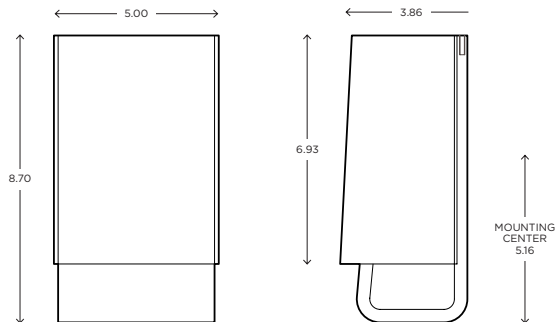

Kyoto 1

ADA | CUSTOM OPTIONS

The Kyoto 1 is diminutive but perfectly suited for many locations where compelling style is required. Like its larger sibling, the Kyoto 1 offers a serene flow of light that spills out over the near fluid metalwork. It is at once composed, yet energetic in its form.

DIMENSIONS

8.70"H x 5.00"W x 3.86"P

LAMPING / VOLTAGE

- [1] 60W Max Incandescent Candelabra Base
610 Lumens, 2700K, 120V, dimming
- [1] 18W Fluorescent CFL GX24q-2 Base
1200 Lumens, 3000K, 120V, non-dimming
- [1] 12.5W LED Module
1200 Lumens, 3000K, 120V, non-dimming

MODEL

KYOTO SCONCE // KYO1

DIMENSIONS

Height: 8.70
Width: 5.00
Projection: 3.86

FIXTURE TYPE

ADA Sconce / A

DIFFUSER

White Shantung / WS