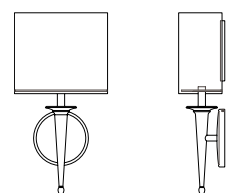

SIENA SCONCE // SIE1

ADA