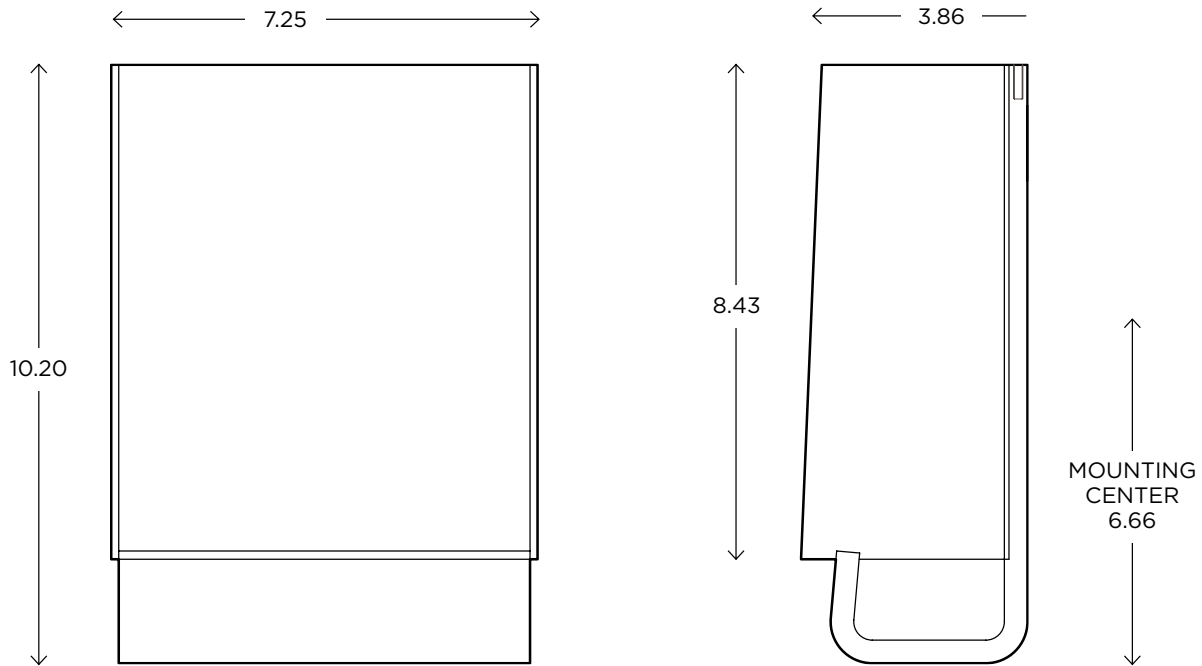

Kyoto 2

ADA | CUSTOM OPTIONS

Refer to the instructions for correct j-box placement and installation requirements.

Est. Weight: 6.35 lbs

MODEL

KYOTO SCONCE // KYO2

DIMENSIONS

Height: 10.20
Width: 7.25
Projection: 3.86

FIXTURE TYPE

ADA Sconce / A

DIFFUSER

White Shantung / WS

FINISH

Brushed Nickel / BN
Polished Nickel / PN
Oil Rubbed Bronze / OB

LAMPING / VOLTAGE

INCANDESCENT / INC
[1] 60W Candelabra Base
120V, dimming
FLUORESCENT / FL
[1] CFL 18W GX24q-2 Base
120V, non-dimming
LED / LED
[1] 12.5W Module, 3000K
120V, non-dimming

RELATED PRODUCTS

KYOTO SCONCE // KYO1

ADA

CAPRI SCONCE // CAP1

ADA

LYRIC SCONCE // LYR1

ADA

SIENA SCONCE // SIE1

ADA

Ayre Architectural Lighting
14 Bristol Drive, Unit B
South Easton, MA 02375

Tel 508.205.0545
Toll Free 877.722.AYRE
Fax 508.205.0548

ayrelight.com