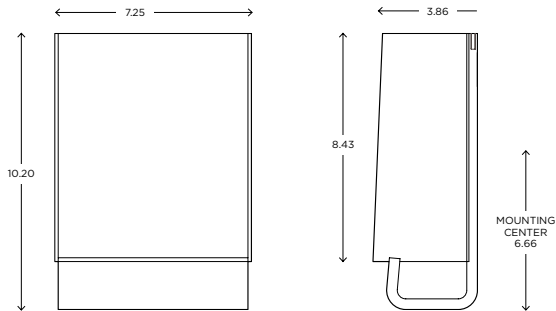

Kyoto 2

ADA | CUSTOM OPTIONS

The Kyoto 2 offers a serene flow of light that spills out over the near fluid metalwork. It is at once composed, yet energetic in its form.

DIMENSIONS

10.20"H x 7.25"W x 3.86"P

MODEL

KYOTO SCONCE // KYO2

DIMENSIONS

Height: 10.20
Width: 7.25
Projection: 3.86

FIXTURE TYPE

ADA Sconce / A

DIFFUSER

White Shantung / WS