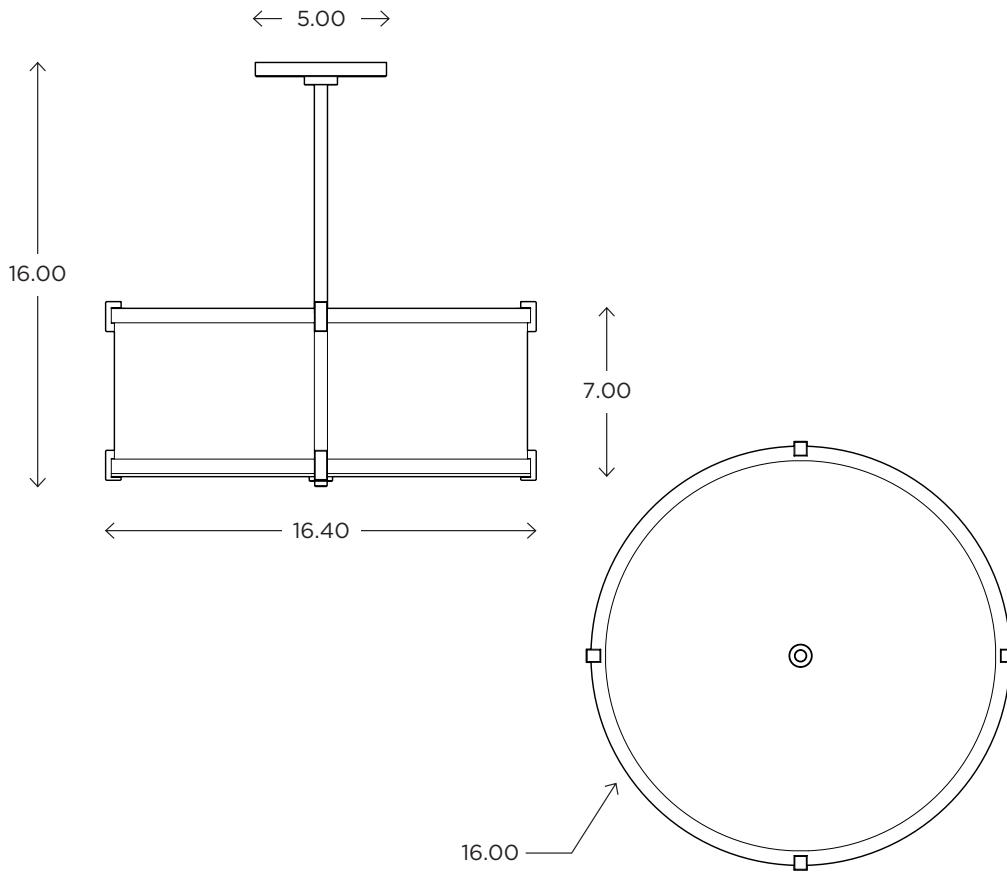

Litebox 16" PENDANT

CUSTOM OPTIONS

Refer to the instructions for correct j-box placement and installation requirements.

Est. Weight: 12.90 lbs