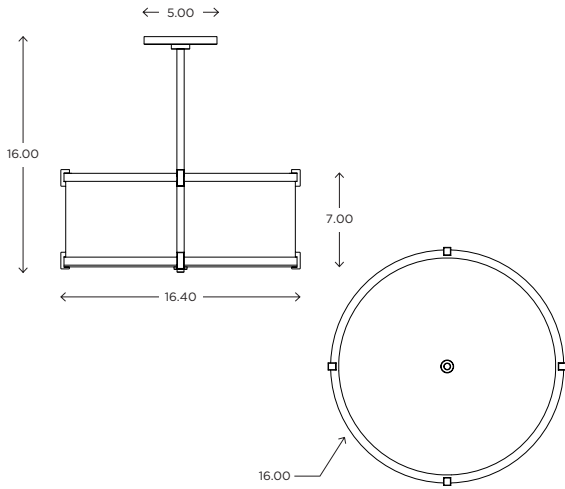

Litebox 16" PENDANT

CUSTOM OPTIONS

The Litebox combines subtle elements of classical style with a respect for contemporary simplicity. The result is a fixture that complements almost any architectural space. It is available in custom sizes, levels of trim (with or without crossbars), as a flush mount or pendant, and with custom finishes, diffusers, and lamping.

DIMENSIONS

16.00"H x 16.40"D

LAMPING / VOLTAGE

- [2] 100W Max Incandescent Medium Base
1250 Lumens, 2700K, 120V, dimming
- [2] 18/26/32W Fluorescent CFL GX24q-3 Base
1200/1800/2400 Lumens, 3000K, 120V
non-dimming
- [2] 9.5W LED 60W Equiv. Medium Base
800 Lumens, 2700K, 120V, dimming

Est. Weight: 12.90 lbs

MODEL

LITEBOX PENDANT // LBP16

DIMENSIONS

Height: 16.00
Diameter: 16.40

FIXTURE TYPE

Pendant / P

DIFFUSER