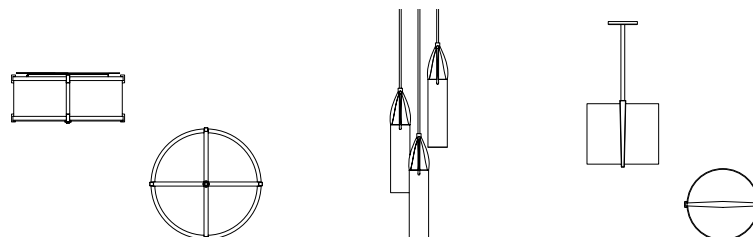

RELATED PRODUCTS

LITEBOX FLUSHMOUNT // LBF16

PETAL PENDANT // PETT

LYRIC PENDANT // LYR12

Ayre Architectural Lighting
14 Bristol Drive, Unit B
South Easton, MA 02375

Tel 508.205.0545
Toll Free 877.722.AYRE
Fax 508.205.0548

ayrelight.com