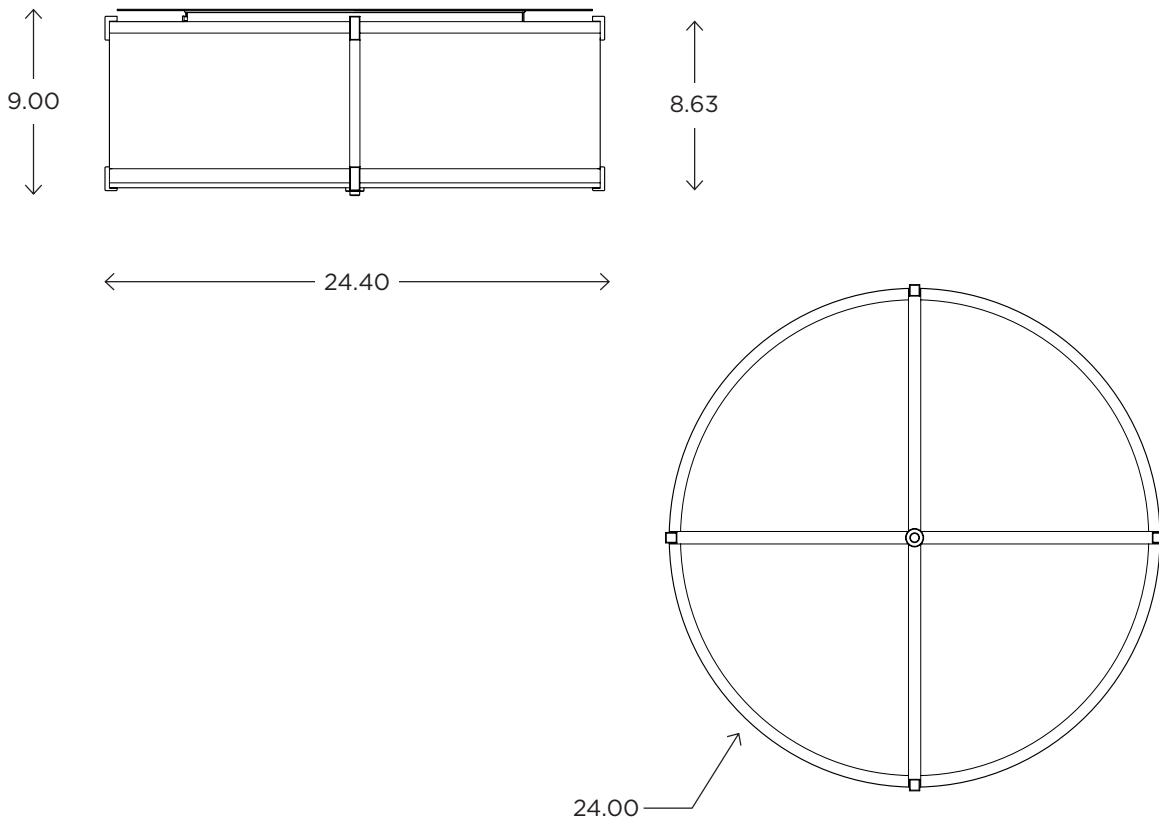

Litebox 24" FLUSHMOUNT

CUSTOM OPTIONS

Refer to the instructions for correct j-box placement and installation requirements.

Est. Weight: 23.81 lbs

MODEL

LITEBOX FLUSHMOUNT // LBF24

DIMENSIONS

Height: 9.00
Diameter: 24.40

FIXTURE TYPE

Flushmount / F

DIFFUSER

Shiny Opal Acrylic / SA

FINISH

Brushed Nickel / BN
Polished Nickel / PN
Oil Rubbed Bronze / OB

CROSSBARS

CROSSBARS / C
NO CROSSBARS / N

LAMPING / VOLTAGE

INCANDESCENT / INC
[3] 100W Max, Medium Base, 120V, dimming

FLUORESCENT / FL
[3] CFL 18/26/32W GX24q-3 Base, 120V, non-dimming

LED / LED
[3] 9.5W Medium Base 120V, dimming

RELATED PRODUCTS

LITEBOX PENDANT // LBP24

PETAL PENDANT // PETT

LYRIC PENDANT // LYR24

RIO SCNCE // RIO1

ADA

Ayre Architectural Lighting
14 Bristol Drive, Unit B
South Easton, MA 02375

Tel 508.205.0545
Toll Free 877.722.AYRE
Fax 508.205.0548

ayrelight.com