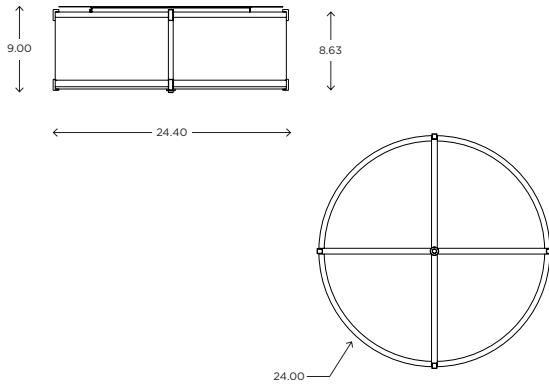

Litebox 24" FLUSHMOUNT

CUSTOM OPTIONS

The Litebox combines subtle elements of classical style with a respect for contemporary simplicity. The result is a fixture that complements almost any architectural space. It is available in custom sizes, levels of trim (with or without crossbars), as a flush mount or pendant, and with custom finishes, diffusers, and lamping.

DIMENSIONS

9.00"H x 24.40"D

LAMPING / VOLTAGE

- [3] 100W Max Incandescent Medium Base
  1250 Lumens, 2700K, 120V, dimming
- [3] 18/26/32W Fluorescent CFL GX24q-3 Base
  1200/1800/2400 Lumens, 3000K, 120V
  non-dimming
- [3] 9.5W LED 60W Equiv. Medium Base
  800 Lumens, 2700K, 120V, dimming

FINISH

Brushed Nickel, Polished Nickel, Oil Rubbed Bronze

DIFFUSER

Shiny Opal Acrylic
White Washable Linen Available (additional cost)

Customize this fixture to your specific needs