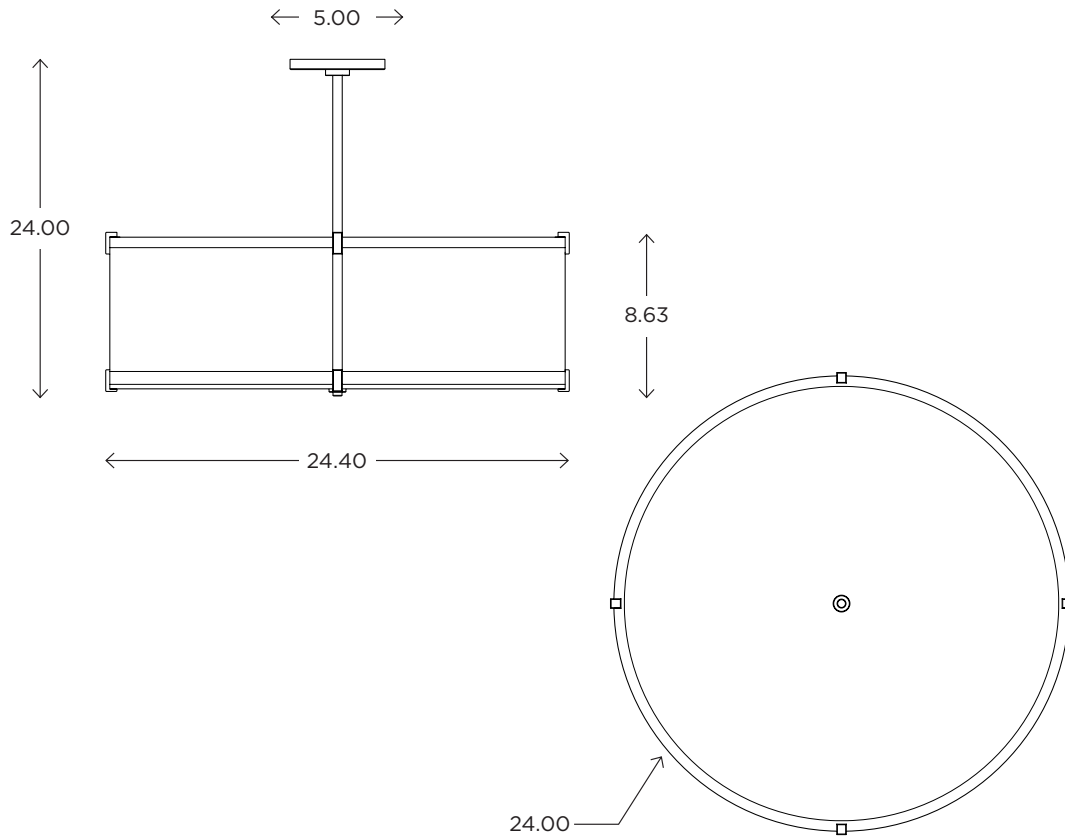

Refer to the instructions for correct j-box placement and installation requirements.

Est. Weight: 20.24 lbs

MODEL

LITEBOX PENDANT // LBP24

DIMENSIONS

Height: 24.00
Width: 24.40

FIXTURE TYPE

Pendant / P