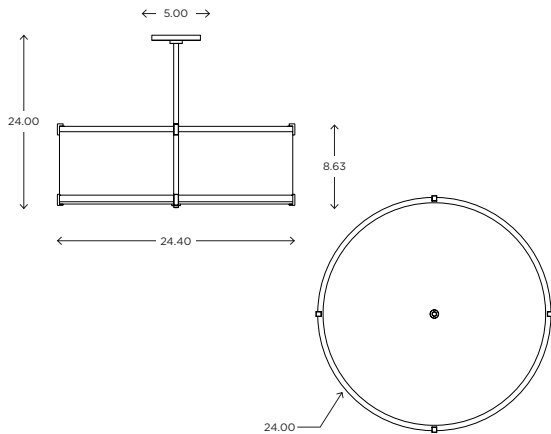

Litebox 24" PENDANT

CUSTOM OPTIONS

The Litebox combines subtle elements of classical style with a respect for contemporary simplicity. The result is a fixture that complements almost any architectural space. It is available in custom sizes, levels of trim (with or without crossbars), as a flush mount or pendant, and with custom finishes, diffusers, and lamping.

DIMENSIONS

24"H x 24.40"D

LAMPING / VOLTAGE

[3] 100W Max Incandescent Medium Base

1250 Lumens, 2700K, 120V, dimming

[3] 18/26/32W Fluorescent CFL GX24q-3 Base

1200/1800/2400 Lumens, 3000K, 120V

non-dimming

[3] 9.5W LED 60W Equiv. Medium Base

800 Lumens, 2700K, 120V, dimming

FINISH

Brushed Nickel, Polished Nickel, Oil Rubbed Bronze

DIFFUSER

Shiny Opal Acrylic

White Washable Linen Available (additional cost)

Customize this fixture to your specific needs

Refer to the instructions for correct j-box placement and installation requirements.

Est. Weight: 20.24 lbs

MODEL

LITEBOX PENDANT // LBP24

DIMENSIONS

Height: 24.00
Width: 24.40

FIXTURE TYPE

Pendant / P