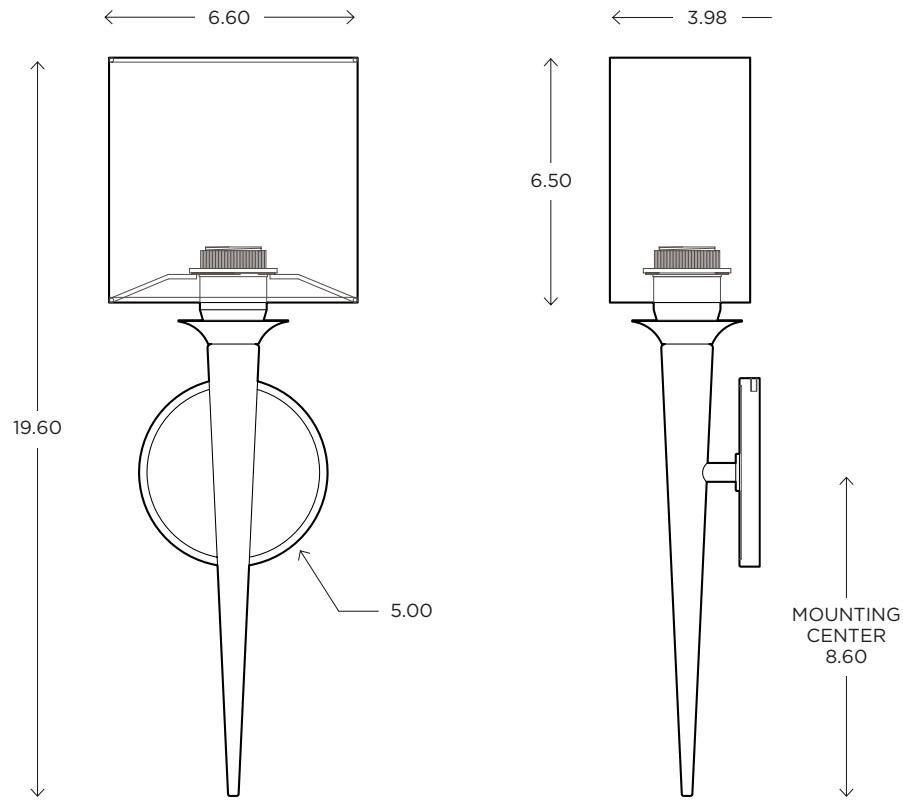

Tel 508.205.0545
Toll Free 877.722.AYRE
Fax 508.205.0548

ayrelight.com

Metro 1

ADA CUSTOM OPTIONS

Refer to the instructions for correct j-box placement and installation requirements.

Est. Weight: 6.01 lbs

MODEL

METRO SCONCE // MET1

DIMENSIONS

Height: 19.60
Width: 6.60
Projection: 3.98

FIXTURE TYPE

ADA Sconce / A

DIFFUSER

White Shantung / WS

FINISH