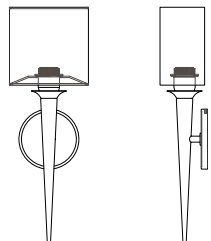

FINISH

Brushed Nickel, Polished Nickel, Oil Rubbed Bronze

DIFFUSER

White Shantung
Acrylic Available (additional cost)

Customize this fixture to your specific needs

Finish shown: Brushed Nickel

Ayre Architectural Lighting
14 Bristol Drive, Unit B
South Easton, MA 02375

Tel 508.205.0545
Toll Free 877.722.AYRE
Fax 508.205.0548

ayrelight.com

Metro 1

ADA CUSTOM OPTIONS

Refer to the instructions for correct j-box placement and installation requirements.

Est. Weight: 6.01 lbs

MODEL

METRO SCONCE // MET1

DIMENSIONS

Height: 19.60
Width: 6.60
Projection: 3.98

FIXTURE TYPE

ADA Sconce / A

DIFFUSER

White Shantung / WS

FINISH