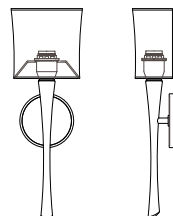

RELATED PRODUCTS

METRO SCONCE // MET2

EURO SCONCE // EUR1

DISTRICT SCONCE // DIS1

SIENA SCONCE // SIE1

ADA

ADA

ADA

Ayre Architectural Lighting
14 Bristol Drive, Unit B
South Easton, MA 02375

Tel 508.205.0545
Toll Free 877.722.AYRE
Fax 508.205.0548

ayrelight.com