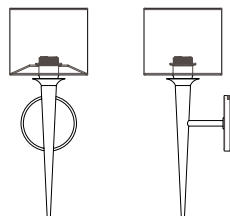

RELATED PRODUCTS

METRO SCONCE // MET2

EURO SCONCE // EUR1

DISTRICT SCONCE // DIS1

SIENA SCONCE // SIE1

ADA

ADA

ADA

Ayre Architectural Lighting
14 Bristol Drive, Unit B
South Easton, MA 02375

Tel 508.205.0545
Toll Free 877.722.AYRE
Fax 508.205.0548

ayrelight.com