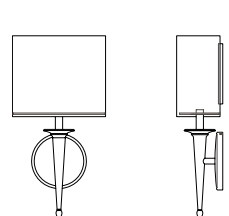

RELATED PRODUCTS

METRO SCONCE // MET2

EURO SCONCE // EUR1

DISTRICT SCONCE // DIS1

SIENA SCONCE // SIE1

ADA

ADA

ADA

Ayre Architectural Lighting
14 Bristol Drive, Unit B
South Easton, MA 02375

Tel 508.205.0545
Toll Free 877.722.AYRE
Fax 508.205.0548

ayrelight.com