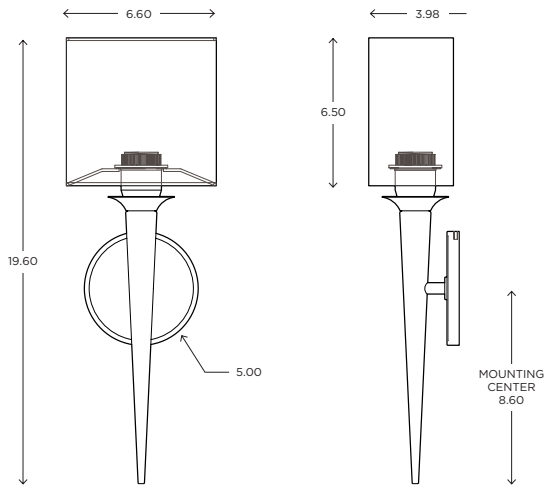

Metro 1

ADA | CUSTOM OPTIONS

The Metro 1, like its sibling the Metro, is classical in essence and origin but highly refined in execution. It is crisp, clean and beautifully reinterpreted for today.

DIMENSIONS

19.60"H x 6.60"W x 3.98"P

LAMPING / VOLTAGE

- [1] 60W Max Incandescent Medium Base
  850 Lumens, 2700K, 120V, dimming
- [1] 18W Fluorescent CFL GX24q-2 Base
  1200 Lumens, 3000K, 120V, non-dimming
- [1] 7W LED Module, 630 Lumens, 3000K,
  120V, non-dimming

FINISH

Brushed Nickel, Polished Nickel, Oil Rubbed Bronze

DIFFUSER

White Shantung
Acrylic Available (additional cost)

Customize this fixture to your specific needs