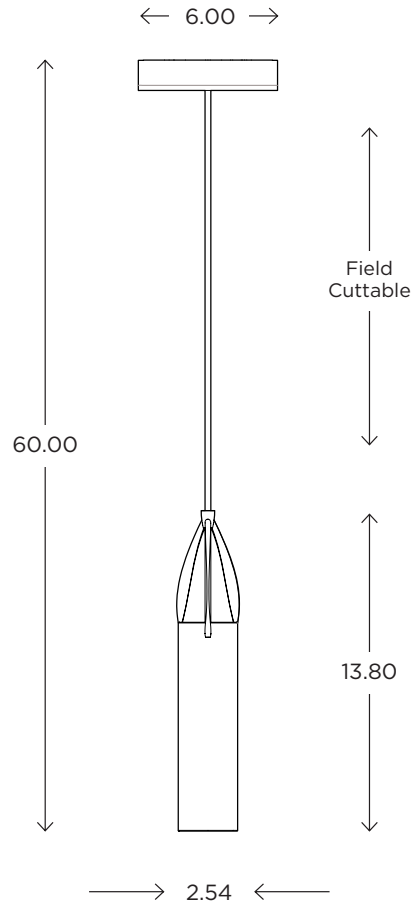

Petal SINGLE PENDANT

CUSTOM OPTIONS

The Petal is an organic interplay of wit and whimsy; a delicate exercise in solid brass and attention to detail. It is easily customized to hold the glass of your choice.

DIMENSIONS

60”H x 6.50”D

Field adjustable cord

6ft cord supplied

LAMPING / VOLTAGE

[1] 60W Max Incandescent T10 Medium Base

635 Lumens, 2700K, 120V, dimming

[1] 18W Fluorescent CFL 2G11 Base

Tel 508.205.0545
Toll Free 877.722.AYRE
Fax 508.205.0548

ayrelight.com

Petal SINGLE PENDANT

CUSTOM OPTIONS

Refer to the instructions for correct j-box placement and installation requirements.

Est. Weight: 6.02 lbs

MODEL

PETAL PENDANT // PET1

DIMENSIONS

Height: 60.00
Diameter: 6.00

FIXTURE TYPE

Pendant / P

DIFFUSER

Shiny Opal Glass / SO