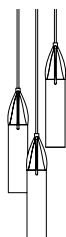

RELATED PRODUCTS

PETAL PENDANT // PETT