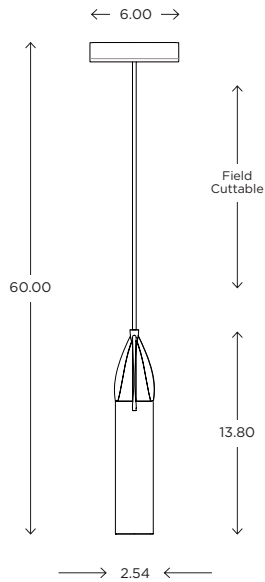

Petal SINGLE PENDANT

CUSTOM OPTIONS

The Petal is an organic interplay of wit and whimsy; a delicate exercise in solid brass and attention to detail. It is easily customized to hold the glass of your choice.

DIMENSIONS

60”H x 6.50”D

Field adjustable cord

6ft cord supplied

LAMPING / VOLTAGE

[1] 60W Max Incandescent T10 Medium Base

635 Lumens, 2700K, 120V, dimming

[1] 18W Fluorescent CFL 2G11 Base

MODEL

PETAL PENDANT // PET1

DIMENSIONS

Height: 60.00
Diameter: 6.00

FIXTURE TYPE

Pendant / P

DIFFUSER

Shiny Opal Glass / SO