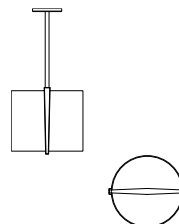

Ayre Architectural Lighting
14 Bristol Drive, Unit B
South Easton, MA 02375

Tel 508.205.0545
Toll Free 877.722.AYRE
Fax 508.205.0548

ayrelight.com