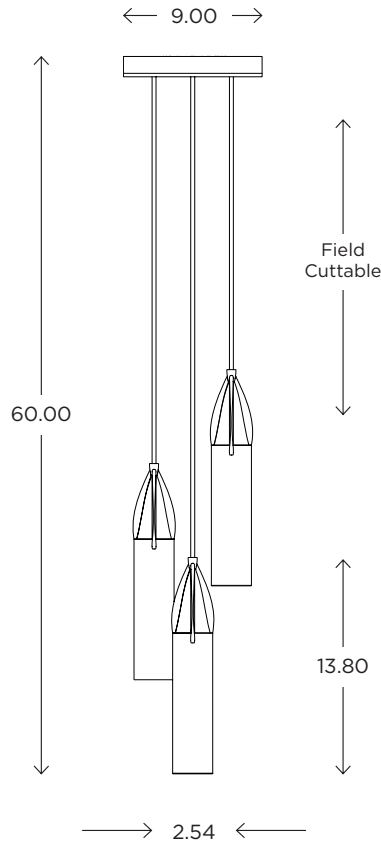

Petal TRIPLE PENDANT

CUSTOM OPTIONS

The Petal triple pendant expands upon the playfulness of the Petal single. It can be customized in any number of iterations: a linear version is also available.

DIMENSIONS

60.00"H x 9.00"D
Field adjustable cord
6ft cord supplied

LAMPING / VOLTAGE

[3] 60W Max Incandescent T10 Medium Base
635 Lumens, 2700K, 120V, dimming
[3] 18W Fluorescent CFL 2G11 Base
1250 Lumens, 3000K, 120V, non-dimming

Tel 508.205.0545
Toll Free 877.722.AYRE
Fax 508.205.0548

ayrelight.com

Petal TRIPLE PENDANT

CUSTOM OPTIONS

Refer to the instructions for correct j-box placement and installation requirements.

Est. Weight: 16.70 lbs

MODEL

PETAL PENDANT // PETT

DIMENSIONS

Height: 60.00
Width: 9.00

FIXTURE TYPE

Pendant / P

DIFFUSER

Shiny Opal Glass / SO