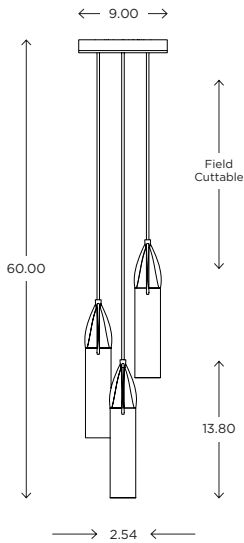

Petal TRIPLE PENDANT

CUSTOM OPTIONS

The Petal triple pendant expands upon the playfulness of the Petal single. It can be customized in any number of iterations: a linear version is also available.

DIMENSIONS

60.00"H x 9.00"D
Field adjustable cord
6ft cord supplied

LAMPING / VOLTAGE

[3] 60W Max Incandescent T10 Medium Base
635 Lumens, 2700K, 120V, dimming
[3] 18W Fluorescent CFL 2G11 Base
1250 Lumens, 3000K, 120V, non-dimming

MODEL

PETAL PENDANT // PETT

DIMENSIONS

Height: 60.00
Width: 9.00

FIXTURE TYPE

Pendant / P

DIFFUSER

Shiny Opal Glass / SO