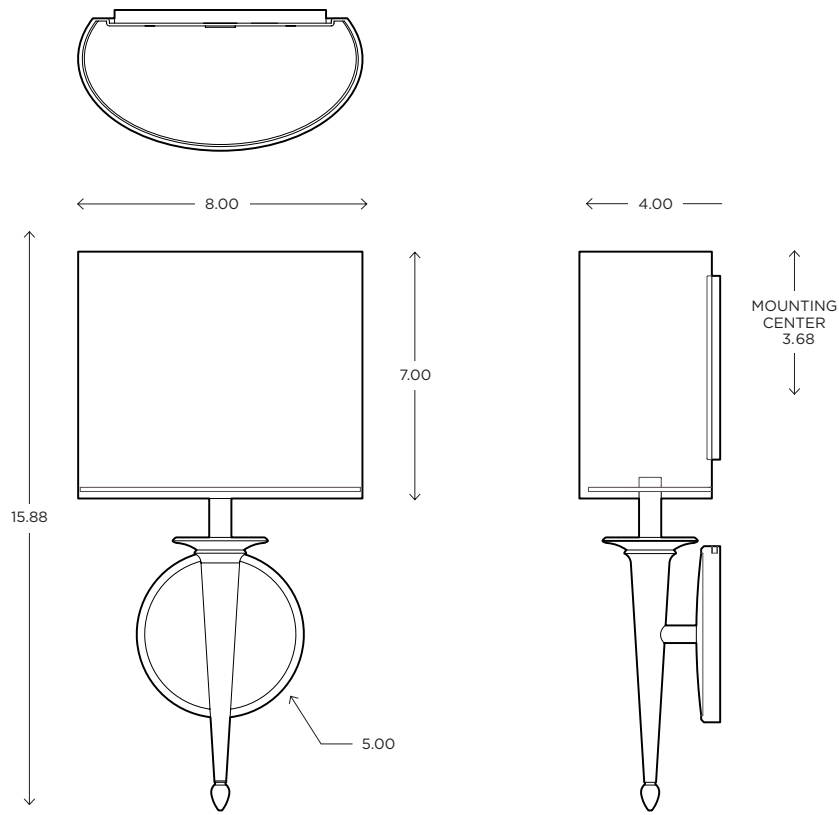

Siena 1

ADA CUSTOM OPTIONS

This fixture mounts independently from diffuser/backplate. The outlet box is located behind the diffuser.

Refer to the instructions for correct j-box placement and installation requirements.

Est. Weight: 6.54 lbs

MODEL

SIENA SCONCE // SIE1

DIMENSIONS

Height: 15.88
Width: 8.00
Projection: 4.00

FIXTURE TYPE

ADA Sconce / A

DIFFUSER

White Shantung / WS

FINISH

Brushed Nickel / BN
Polished Nickel / PN
Oil Rubbed Bronze / OB

LAMPING / VOLTAGE

INCANDESCENT / INC
[1] 60W Candelabra Base
120V, dimming
FLUORESCENT / FL
[1] CFL 18W GX24q-2 Base
120V, non-dimming
LED / LED
[1] 12.5W Module, 3000K
120V, non-dimming