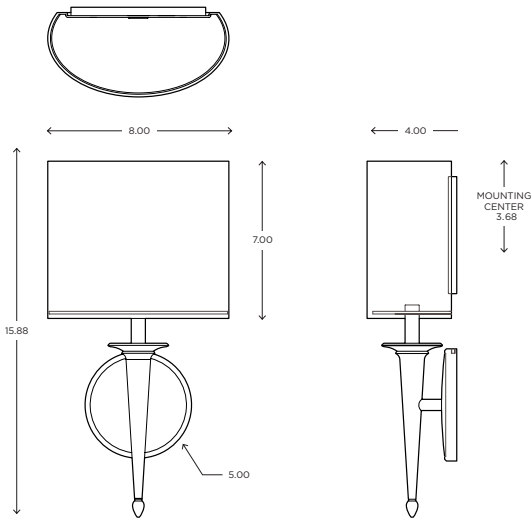

# Siena 1

ADA | CUSTOM OPTIONS

The Siena features a half round rolled shade that tucks tightly to the wall. It exhibits a traditional-transitional design capable of being illuminated with energy saving LEDs.

## DIMENSIONS

15.88"H x 8.00"W x 4.00"P

## DIMENSIONS

Height: 15.88  
Width: 8.00  
Projection: 4.00