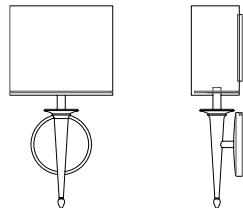

## DIMENSIONS

15.88"H x 8.00"W x 4.00"P

# Siena 1

ADA CUSTOM OPTIONS

This fixture mounts independently from diffuser/backplate. The outlet box is located behind the diffuser.

Refer to the instructions for correct j-box placement and installation requirements.

## DIMENSIONS

Height: 15.88  
Width: 8.00  
Projection: 4.00