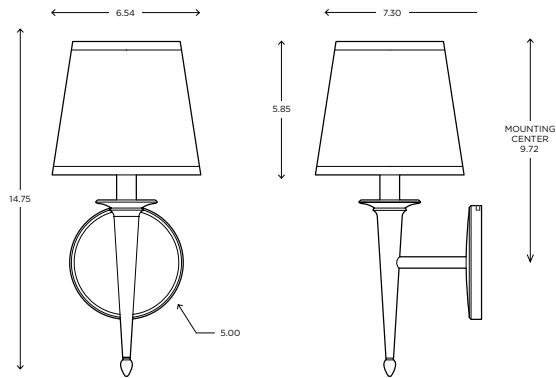

Siena 2

CUSTOM OPTIONS

The Siena holds true to its classical form while incorporating clean bold lines. Its presence will add a touch of elegance and sophistication to any decor.

DIMENSIONS

14.75"H x 6.54"W x 7.30"P

LAMPING / VOLTAGE

- [1] 100W Max Incandescent Medium Base
  1250 Lumens, 2700K, 120V, dimming
- [1] 18W Fluorescent CFL GX24q-2 Base
  1200 Lumens, 3000K, 120V, non-dimming
- [1] 9.5W LED 60W Equiv. Medium Base
  800 Lumens, 2700K, 120V, dimming

FINISH

Brushed Nickel, Polished Nickel, Oil Rubbed Bronze