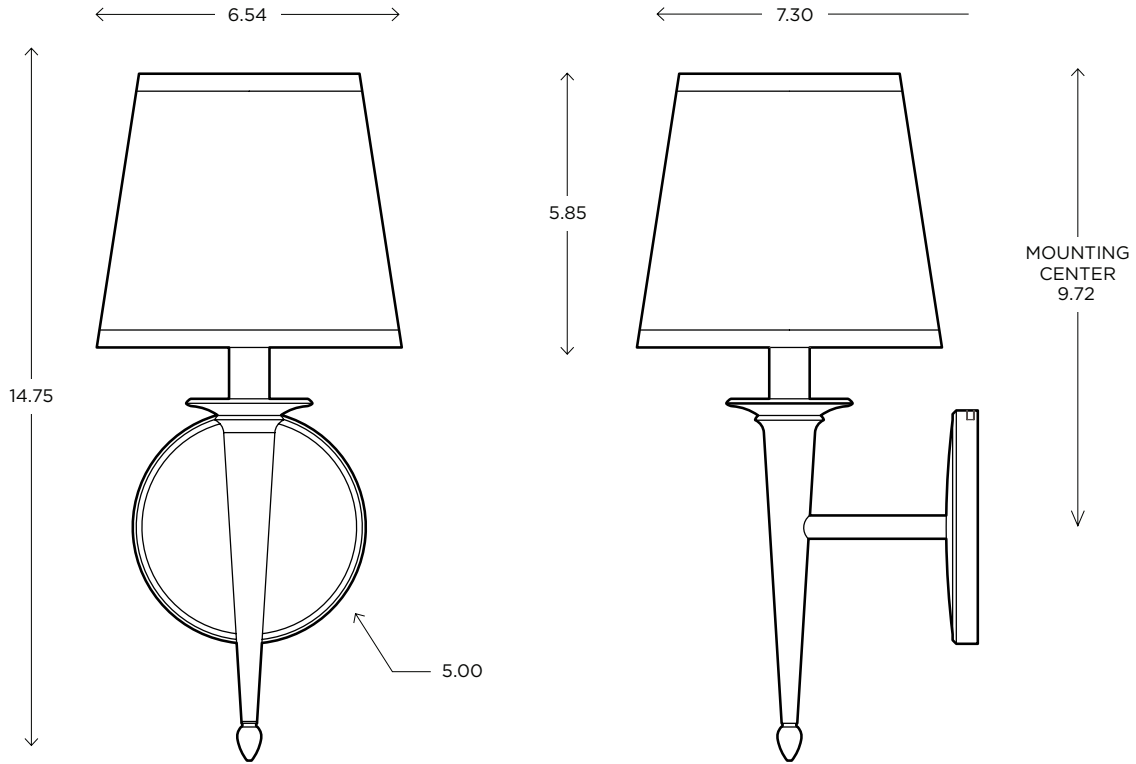

Siena 2

CUSTOM OPTIONS

Refer to the instructions for correct j-box placement and installation requirements.

Est. Weight: 4.94 lbs

MODEL

SIENA SCONCE // SIE2

DIMENSIONS

Height: 14.75
Width: 6.54
Projection: 7.30

FIXTURE TYPE

Sconce / S

DIFFUSER

White Shantung / WS

FINISH

Brushed Nickel / BN
Polished Nickel / PN
Oil Rubbed Bronze / OB

LAMPING / VOLTAGE

INCANDESCENT / INC
[1] 100W Max, Medium Base, 120V, dimming
FLUORESCENT / FL
[1] CFL 18W GX24q-2 Base 120V, non-dimming
LED / LED
[1] 9.5W Medium Base 120V, dimming