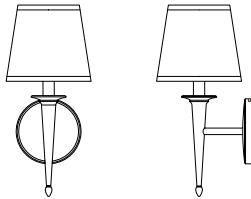

### DIMENSIONS

14.75"H x 6.54"W x 7.30"P

## CUSTOM OPTIONS

Refer to the instructions for correct j-box placement and installation requirements.

Est. Weight: 4.94 lbs

### DIMENSIONS

Height: 14.75  
Width: 6.54  
Projection: 7.30