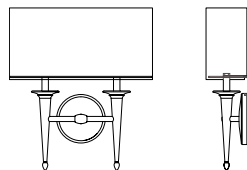

Tel 508.205.0545
Toll Free 877.722.AYRE
Fax 508.205.0548

ayrelight.com

Siena Duo

ADA | CUSTOM OPTIONS

This fixture mounts independently from diffuser/backplate. The outlet box is located behind the diffuser.

Refer to the instructions for correct j-box placement and installation requirements.

Est. Weight: 8.09 lbs

MODEL

SIENA SCONCE // SIED

DIMENSIONS

Height: 15.87
Width: 14.00
Projection: 4.00

FIXTURE TYPE

ADA Sconce / A