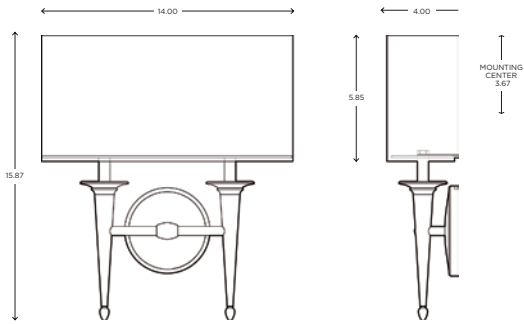

Siena Duo

ADA | CUSTOM OPTIONS

The Siena Duo features a half round rolled shade that tucks tightly to the wall. It exhibits a traditional-transitional design capable of being illuminated with energy saving LEDs.

DIMENSIONS

15.87"H x 14.00"W x 4.00"P

LAMPING / VOLTAGE

- [2] 60W Max Incandescent Candelabra Base
610 Lumens, 2700K, 120V, dimming
- [2] 18W Fluorescent CFL GX24q-2 Base
1200 Lumens, 3000K, 120V, non-dimming
- [2] 12.5W LED Module
1200 Lumens, 3000K, 120V, non-dimming

Refer to the instructions for correct j-box placement and installation requirements.

Est. Weight: 8.09 lbs

MODEL

SIENA SCONCE // SIED

DIMENSIONS

Height: 15.87
Width: 14.00
Projection: 4.00

FIXTURE TYPE

ADA Sconce / A