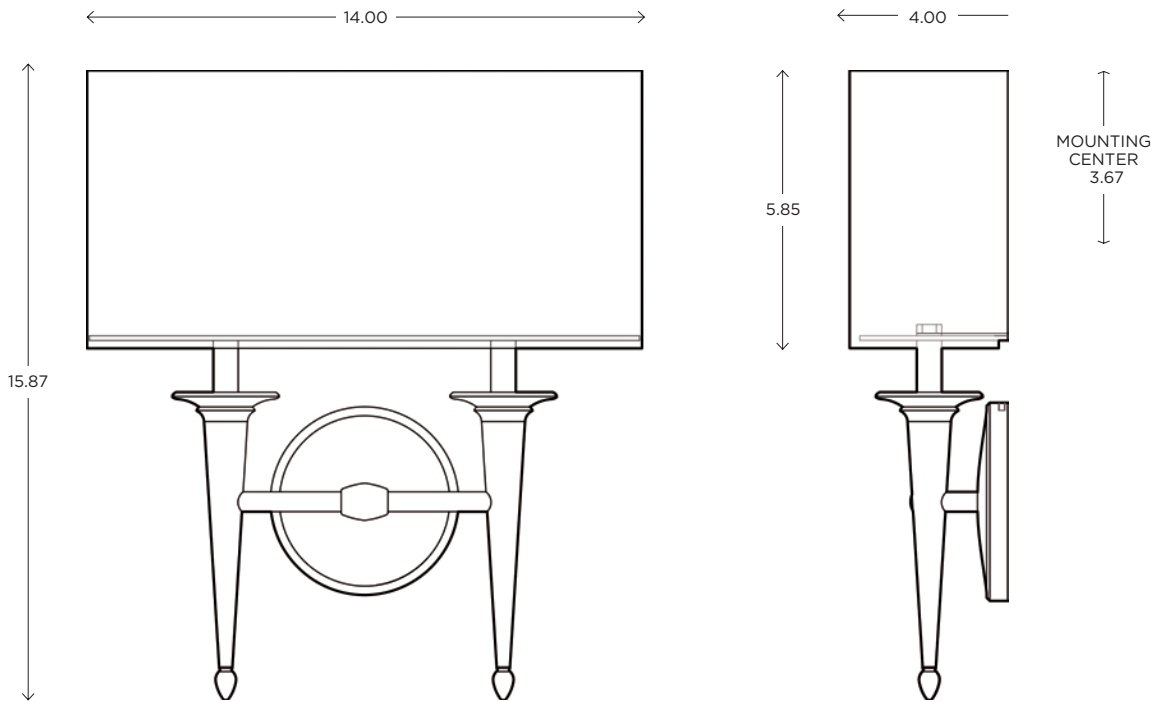

Siena Duo

ADA | CUSTOM OPTIONS

The Siena Duo features a half round rolled shade that tucks tightly to the wall. It exhibits a traditional-transitional design capable of being illuminated with energy saving LEDs.

DIMENSIONS

15.87"H x 14.00"W x 4.00"P

LAMPING / VOLTAGE

- [2] 60W Max Incandescent Candelabra Base
610 Lumens, 2700K, 120V, dimming
- [2] 18W Fluorescent CFL GX24q-2 Base
1200 Lumens, 3000K, 120V, non-dimming
- [2] 12.5W LED Module
1200 Lumens, 3000K, 120V, non-dimming

Tel 508.205.0545
Toll Free 877.722.AYRE
Fax 508.205.0548

ayrelight.com

Siena Duo

ADA | CUSTOM OPTIONS

This fixture mounts independently from diffuser/backplate. The outlet box is located behind the diffuser.

Refer to the instructions for correct j-box placement and installation requirements.

Est. Weight: 8.09 lbs

MODEL

SIENA SCONCE // SIED

DIMENSIONS

Height: 15.87
Width: 14.00
Projection: 4.00

FIXTURE TYPE

ADA Sconce / A