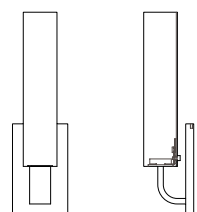

REFLEX SCNCE // REF1
ADA