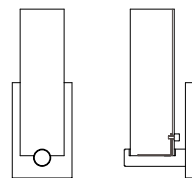

CLIK SCNCE // CLK1
ADA