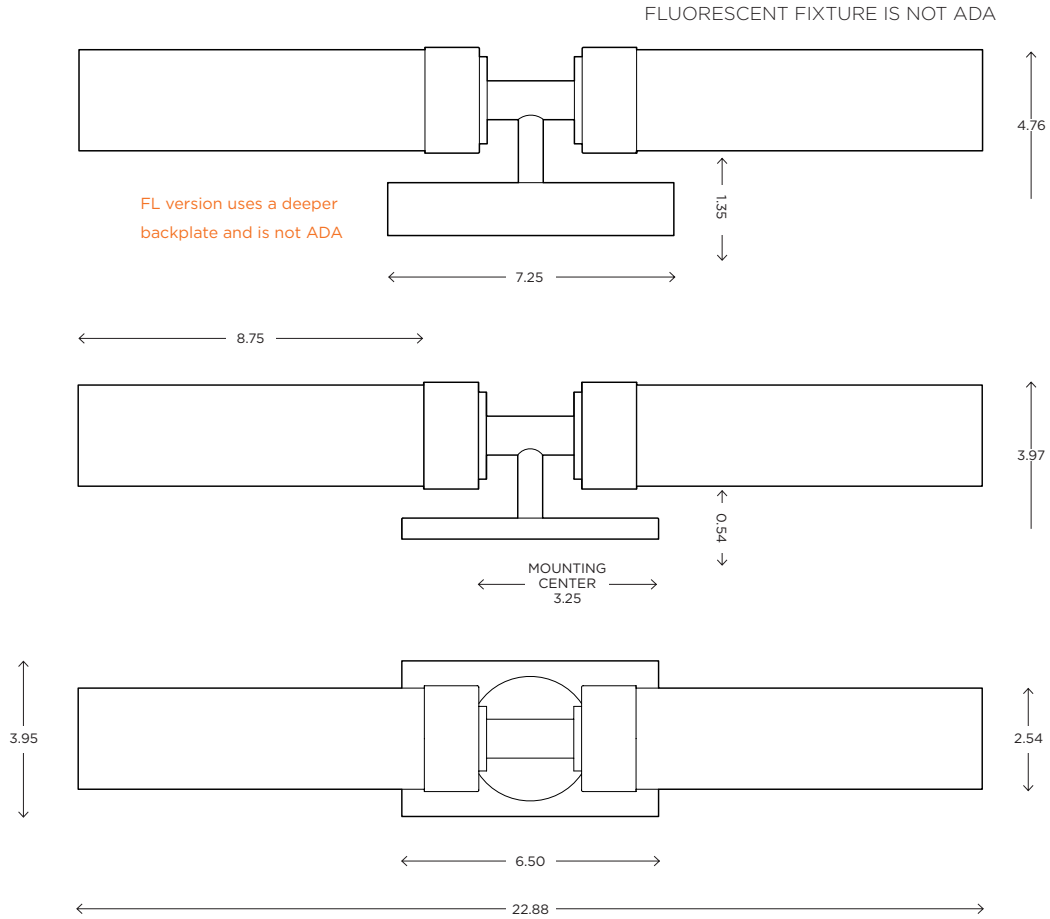

Circ Duo

ADA CUSTOM OPTIONS

Refer to the instructions for correct j-box placement and installation requirements.

Fixture can be mounted VERTICALLY or HORIZONTALLY

Est. Weight: 7.03 lbs

MODEL

CIRC SCNCE // CIR1

DIMENSIONS

Height: 3.95
Width: 22.88
Projection: 3.97

FIXTURE TYPE

ADA Sconce / A

DIFFUSER

Shiny Opal Glass / SO

FINISH

Brushed Nickel / BN
Polished Nickel / PN
Polished Chrome / CH

LAMPING / VOLTAGE

INCANDESCENT / INC
[2] 60W T10 Medium Base
120V, dimming

FLUORESCENT / FL
[2] CFL 26W QUAD, GX24q-3
Base, 120V, non-dimming
not ADA

RELATED PRODUCTS

CIRC SCNCE // CIR1
ADA

CLIK SCNCE // CLK1
ADA

STUDIO SCNCE // STU1
ADA

REFLEX SCNCE // REF1
ADA

Ayre Architectural Lighting
14 Bristol Drive, Unit B
South Easton, MA 02375

Tel 508.205.0545
Toll Free 877.722.AYRE
Fax 508.205.0548

ayrelight.com