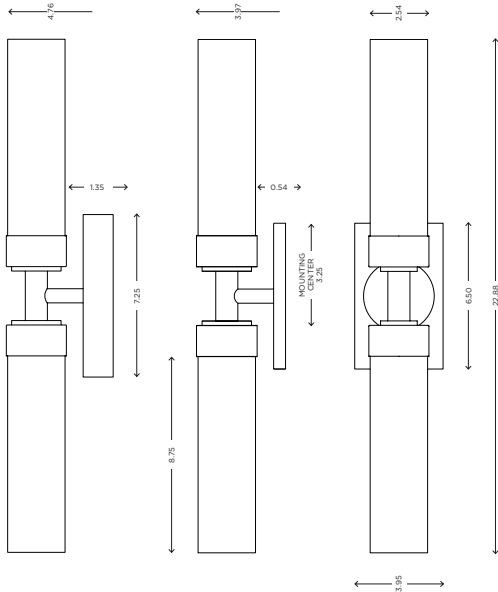

Circ Duo

ADA CUSTOM OPTIONS

The Circ Duo is perfectly proportioned for bath applications. It can be mounted either horizontally or vertically and is a beautiful complement to the Circ single sconce.

DIMENSIONS

22.88"H x 3.95"W x 3.97"P

FL version is non-ADA

LAMPING / VOLTAGE

[2] 60W Max Incandescent T10 Medium Base

635 Lumens, 2700K, 120V, dimming

[2] 26W Fluorescent CFL QUAD, GX24q-3 Base

1800 Lumens, 3000K, 120V, non-dimming

Fixture can be mounted VERTICALLY or HORIZONTALLY

Est. Weight: 7.03 lbs

MODEL

CIRC SCNCE // CIR1

DIMENSIONS

Height: 3.95
Width: 22.88
Projection: 3.97

FIXTURE TYPE

ADA Sconce / A