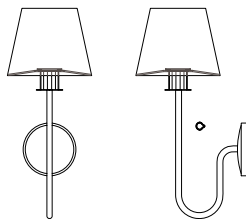

## CUSTOM OPTIONS

Refer to the instructions for correct j-box placement and installation requirements.

Est. Weight: 5.78 lbs

### DIMENSIONS

Height: 19.95  
Width: 8.00  
Projection: 10.20