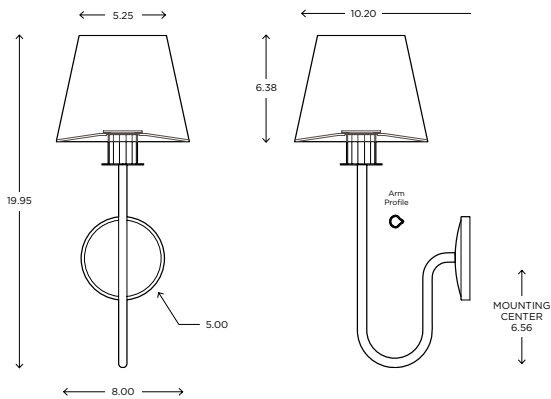

## CUSTOM OPTIONS

The Cygnus is formed from an extruded teardrop tube joined to a jewel like faceted cup. Cygnus features a solid brass backplate and white shantung shade.

### DIMENSIONS

19.95"H x 8.00"W x 10.20"P

### DIMENSIONS

Height: 19.95  
Width: 8.00  
Projection: 10.20