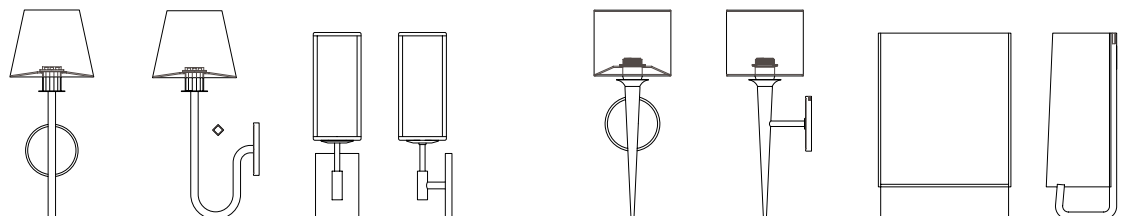

RELATED PRODUCTS

VERTEX SCONCE // VER1

DISTRICT SCONCE // DIS1

ADA

METRO SCONCE // MET2

KYOTO SCONCE // KYO2

ADA

Ayre Architectural Lighting
14 Bristol Drive, Unit B
South Easton, MA 02375

Tel 508.205.0545
Toll Free 877.722.AYRE
Fax 508.205.0548

ayrelight.com