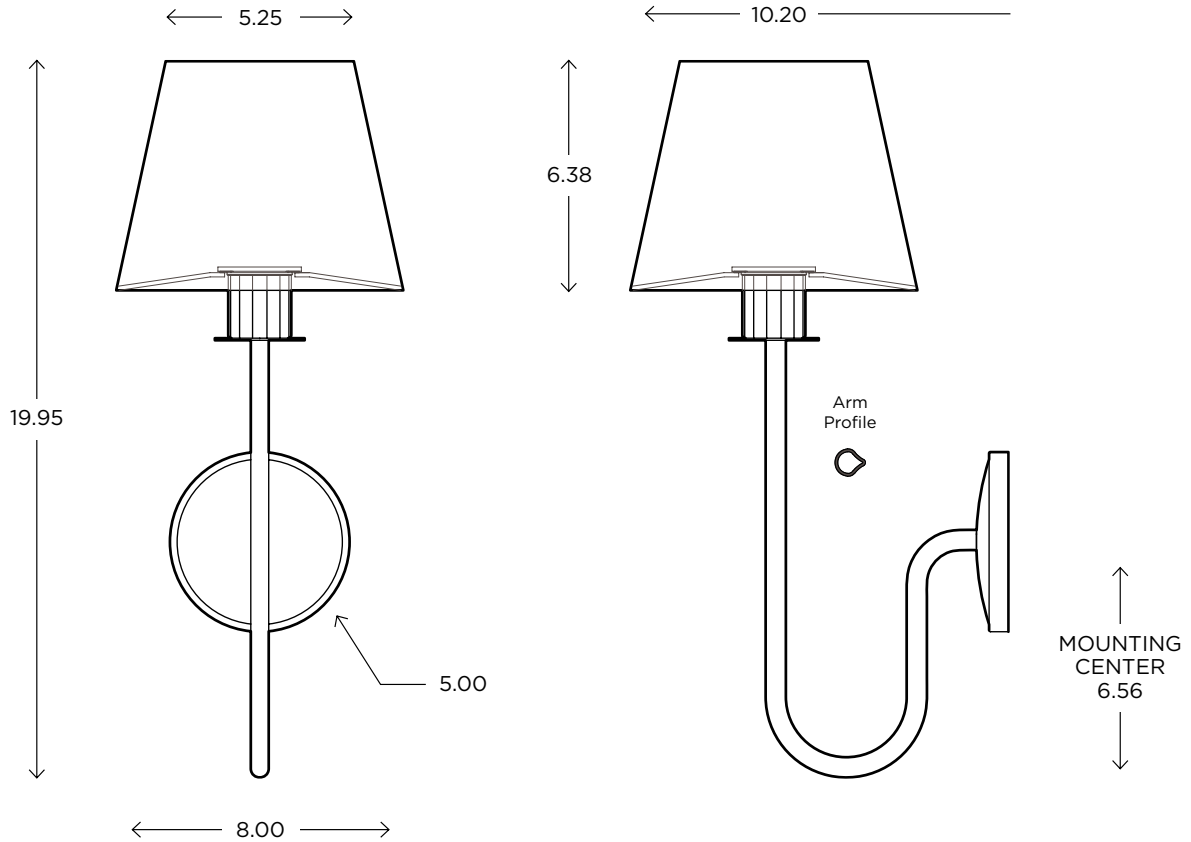

Cygnus

CUSTOM OPTIONS

Refer to the instructions for correct j-box placement and installation requirements.

Est. Weight: 5.78 lbs

MODEL

CYGNUS SCONCE // CYG1