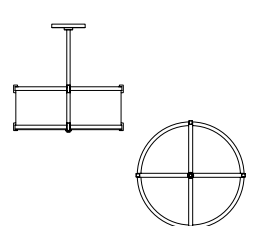

PETAL PENDANT // PET1

LITEBOX PENDANT // LBP16