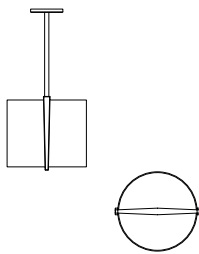

Tel 508.205.0545
Toll Free 877.722.AYRE
Fax 508.205.0548

ayrelight.com

Lyric 12" PENDANT

CUSTOM OPTIONS

Refer to the instructions for correct j-box placement and installation requirements.

Est. Weight: 7.78 lbs

MODEL

LYRIC PENDANT // LYR12

DIMENSIONS

Height: 24.00
Diameter: 12.00

FIXTURE TYPE

Pendant / P

DIFFUSER

Shiny Opal Acrylic / SA
Matte Opal Acrylic / MA