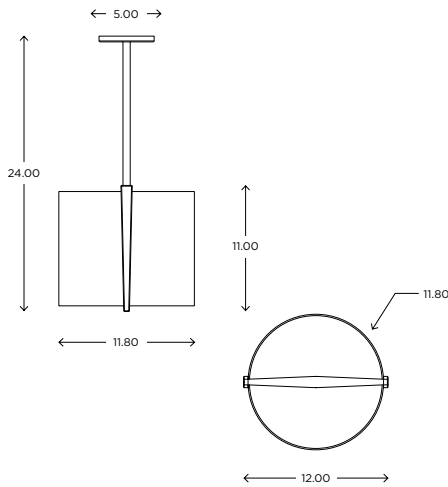

Lyric 12" PENDANT

CUSTOM OPTIONS

The Lyric Pendant's understated elegance is enhanced by gradually tapered and artfully chamfered metalwork. In its petite form it is quite charming. Lamping options include fluorescent and incandescent. It is part of the Lyric family and is also available as a matching ADA sconce.

DIMENSIONS

24.00"H x 12.00"D

LAMPING / VOLTAGE

- [1] 100W Max Incandescent Medium Base
1250 Lumens, 2700K, 120V, dimming
- [1] 18/26/32W Fluorescent CFL GX24q-3 Base
1200/1800/2400 Lumens, 3000K, 120V
non-dimming
- [1] 9.5W LED 60W Equiv. Medium Base
800 Lumens, 2700K, 120V, dimming

MODEL

LYRIC PENDANT // LYR12

DIMENSIONS

Height: 24.00
Diameter: 12.00

FIXTURE TYPE

Pendant / P

DIFFUSER

Shiny Opal Acrylic / SA
Matte Opal Acrylic / MA