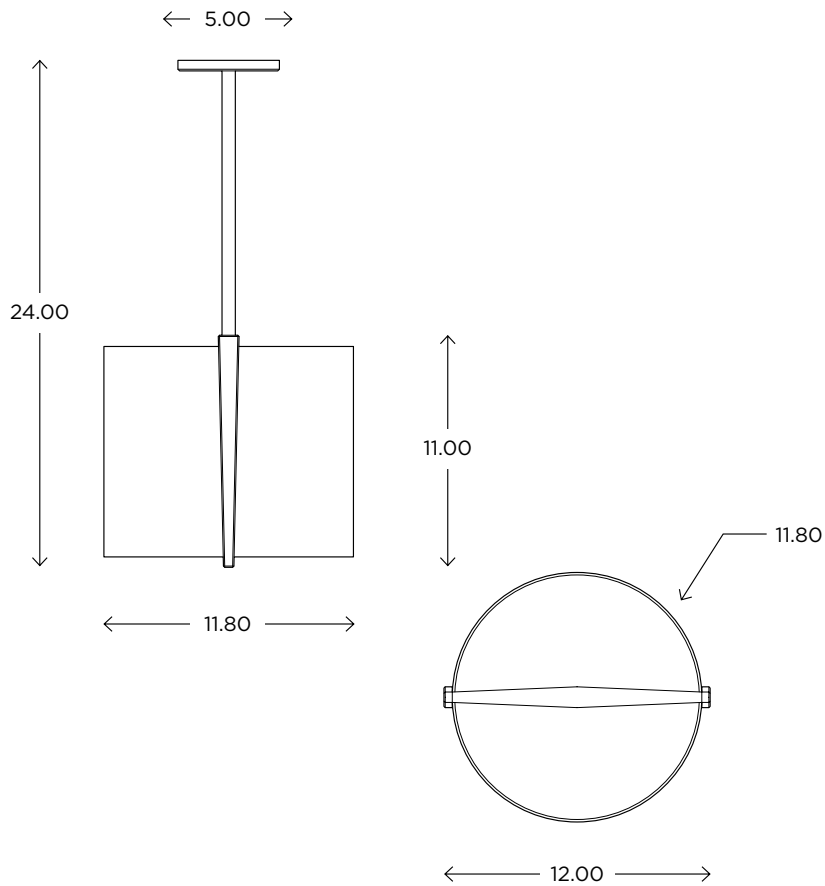

Lyric 12" PENDANT

CUSTOM OPTIONS

Refer to the instructions for correct j-box placement and installation requirements.

Est. Weight: 7.78 lbs

MODEL

LYRIC PENDANT // LYR12

DIMENSIONS

Height: 24.00
Diameter: 12.00

FIXTURE TYPE

Pendant / P

DIFFUSER

Shiny Opal Acrylic / SA
Matte Opal Acrylic / MA

FINISH

Brushed Nickel / BN
Polished Nickel / PN
Oil Rubbed Bronze / OB

LAMPING / VOLTAGE

INCANDESCENT / INC
[1] 100W Max, Medium Base, 120V, dimming
FLUORESCENT / FL
[1] CFL 18/26/32W GX24q-3 Base, 120V, non-dimming
LED / LED
[1] 9.5W Medium Base 120V, dimming

RELATED PRODUCTS

LYRIC PENDANT // LYR24

LYRIC SCONCE // LYR1

ADA

PETAL PENDANT // PET1

LITEBOX PENDANT // LBP16