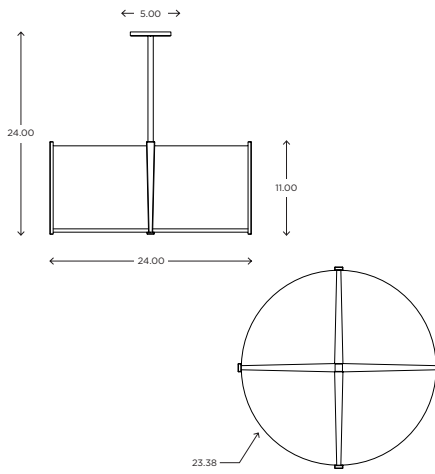

Lyric 24" PENDANT

CUSTOM OPTIONS

The Lyric Pendant's understated elegance is enhanced by gradually tapered and artfully chamfered metalwork. Its light emanates from either a white opal acrylic or matte opal acrylic (special order). It is part of the Lyric family and is also available as a matching ADA sconce.

DIMENSIONS

24"H x 24.00"D

LAMPING / VOLTAGE

- [2] 100W Max Incandescent Medium Base
  1250 Lumens, 2700K, 120V, dimming
- [2] 18/26/32W Fluorescent CFL GX24q-3 Base
  1200/1800/2400 Lumens, 3000K, 120V
  non-dimming
- [2] 9.5W LED 60W Equiv. Medium Base
  800 Lumens, 2700K, 120V, dimming

FINISH

Brushed Nickel, Polished Nickel, Oil Rubbed Bronze