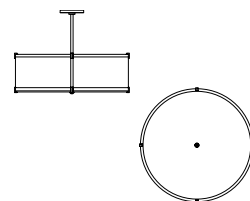

PETAL PENDANT // PETT

Ayre Architectural Lighting
14 Bristol Drive, Unit B
South Easton, MA 02375

Tel 508.205.0545
Toll Free 877.722.AYRE
Fax 508.205.0548

ayrelight.com