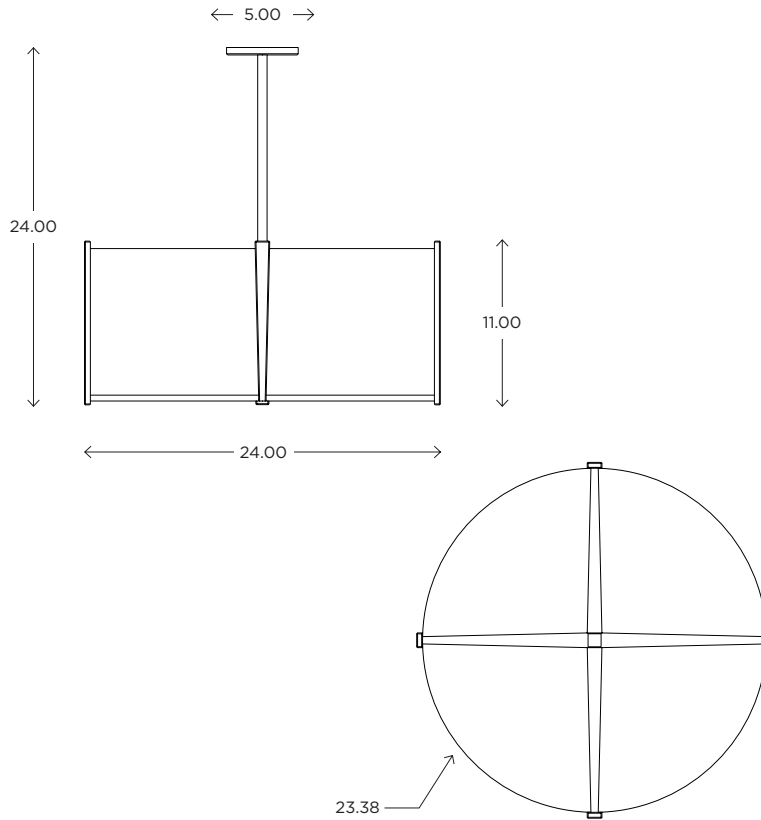

Lyric 24" PENDANT

CUSTOM OPTIONS

Refer to the instructions for correct j-box placement and installation requirements.

Est. Weight: 16.90 lbs

MODEL

LYRIC PENDANT // LYR24

DIMENSIONS

Height: 24.00
Width: 24.00

FIXTURE TYPE

Pendant / P

DIFFUSER

Shiny Opal Acrylic / SA
Matte Opal Acrylic / MA

FINISH

Brushed Nickel / BN
Polished Nickel / PN
Oil Rubbed Bronze / OB

LAMPING / VOLTAGE

INCANDESCENT / INC
[2] 100W Max, Medium Base, 120V, dimming
FLUORESCENT / FL
[2] CFL 18/26/32W GX24q-3 Base, 120V, non-dimming
LED / LED
[2] 9.5W Medium Base 120V, dimming

RELATED PRODUCTS

LYRIC PENDANT // LYR12

LYRIC SCONCE // LYR1

ADA

LITEBOX PENDANT // LBP24

PETAL PENDANT // PETT

Ayre Architectural Lighting
14 Bristol Drive, Unit B
South Easton, MA 02375

Tel 508.205.0545
Toll Free 877.722.AYRE
Fax 508.205.0548

ayrelight.com