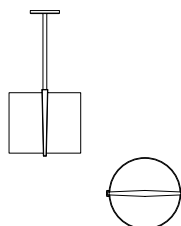

RELATED PRODUCTS

LYRIC PENDANT // LYR12