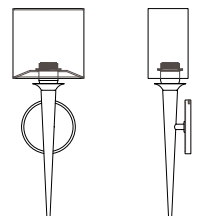

MODEL

LYRIC SCONCE // LYR1

DIMENSIONS

Height: 8.00
Width: 10.87
Projection: 3.91

FIXTURE TYPE

ADA Sconce / A

DIFFUSER

Shiny Opal Acrylic / SA
Matte Opal Acrylic / MA

RELATED PRODUCTS

LYRIC PENDANT // LYR12

LYRIC PENDANT // LYR24

SIENA SCONCE // SIE1

ADA

METRO SCONCE // MET1

ADA

Ayre Architectural Lighting
14 Bristol Drive, Unit B
South Easton, MA 02375