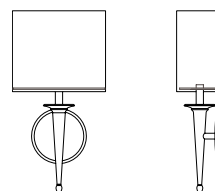

RELATED PRODUCTS

LYRIC PENDANT // LYR12

LYRIC PENDANT // LYR24

SIENA SCONCE // SIE1

ADA

METRO SCONCE // MET1

ADA

Ayre Architectural Lighting
14 Bristol Drive, Unit B
South Easton, MA 02375