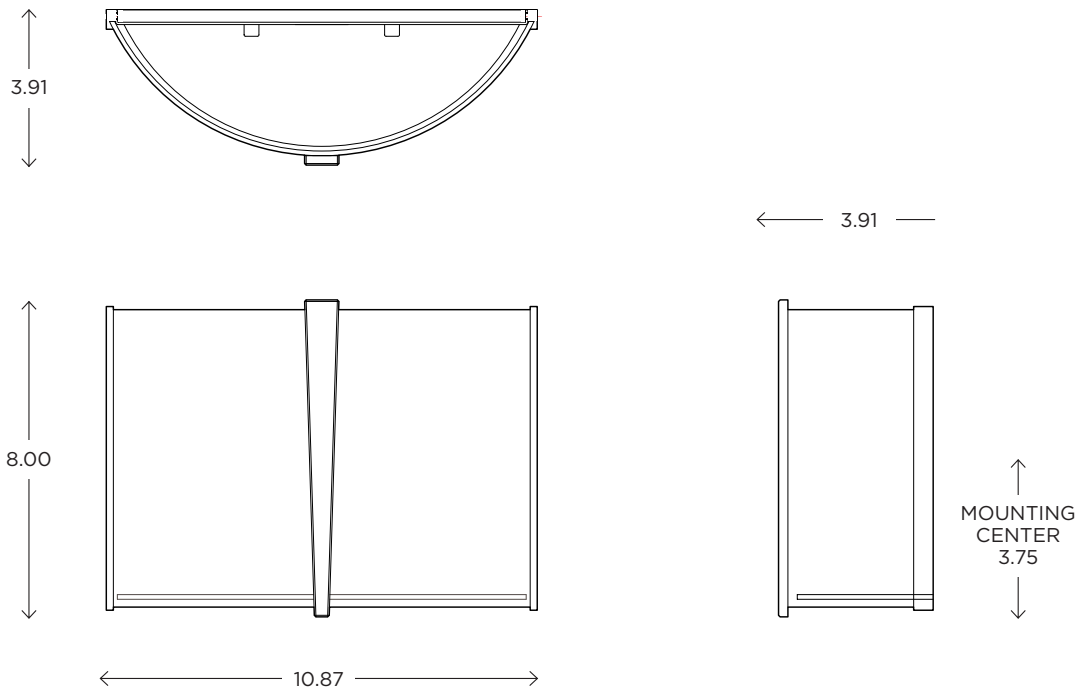

Lyric SCONCE

ADA CUSTOM OPTIONS

Refer to the instructions for correct j-box placement and installation requirements.

Est. Weight: 3.77 lbs

MODEL

LYRIC SCONCE // LYR1

DIMENSIONS

Height: 8.00
Width: 10.87
Projection: 3.91

FIXTURE TYPE

ADA Sconce / A

DIFFUSER

Shiny Opal Acrylic / SA
Matte Opal Acrylic / MA

FINISH

Brushed Nickel / BN
Polished Nickel / PN
Oil Rubbed Bronze / OB

LAMPING / VOLTAGE

INCANDESCENT / INC
[1] 60W Candelabra Base
120V, dimming
FLUORESCENT / FL
[1] CFL 18/26/32W GX24q-3
Base, 120V, non-dimming
LED / LED
[1] 12.5W Module, 3000K
120V, non-dimming

RELATED PRODUCTS

LYRIC PENDANT // LYR12

LYRIC PENDANT // LYR24

SIENA SCONCE // SIE1

ADA

METRO SCONCE // MET1

ADA

Ayre Architectural Lighting
14 Bristol Drive, Unit B
South Easton, MA 02375

Tel 508.205.0545
Toll Free 877.722.AYRE
Fax 508.205.0548

ayrelight.com