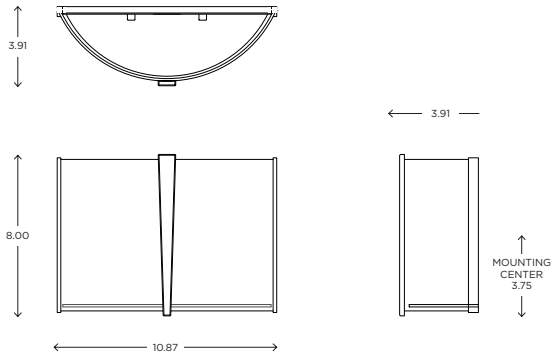

Lyric SCONCE

ADA | CUSTOM OPTIONS

The subjective poetic form aptly describes the Lyric sconce by AYRE. Fluid and elegant, its lines are bound by precision machined metalwork, carefully chamfered and gradually tapered in the front. Its light is softened by a white opal acrylic main diffuser and bottom diffuser. Lamping options include LED, fluorescent, and incandescent.

DIMENSIONS

8.00"H x 10.87"W x 3.91"P

LAMPING / VOLTAGE

- [1] 60W Max Incandescent Candelabra Base
  610 Lumens, 2700K, 120V, dimming
- [1] 18/26/32W Fluorescent CFL GX24q-3 Base
  1200/1800/2400 Lumens, 3000K, 120V
  non-dimming
- [1] 12.5W LED Module
  1200 Lumens, 3000K, 120V, non-dimming

FINISH

Brushed Nickel, Polished Nickel, Oil Rubbed Bronze