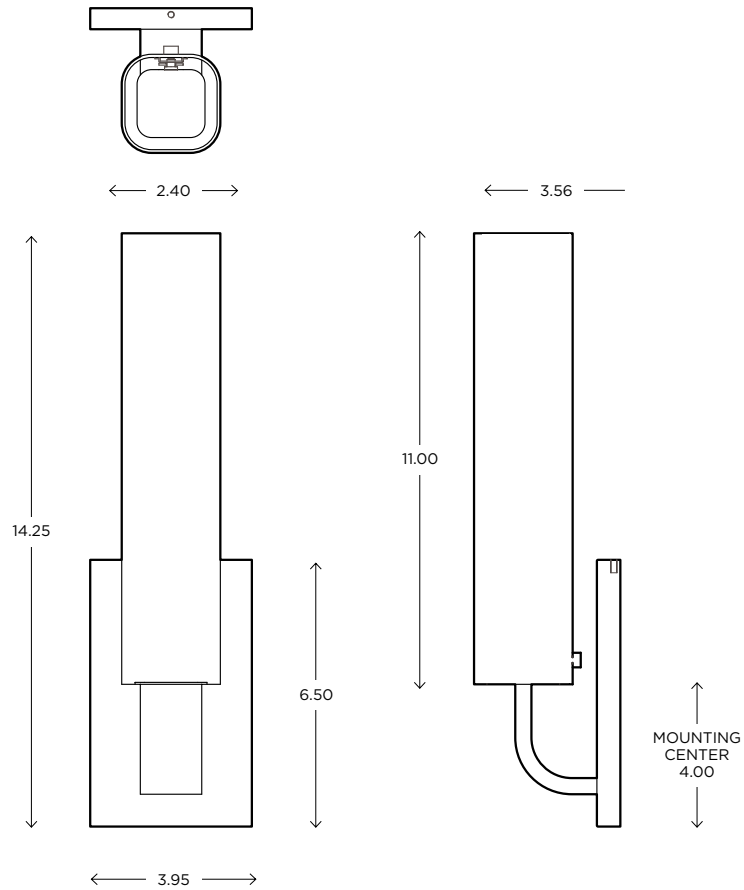

Reflex

ADA | CUSTOM OPTIONS

The Reflex is a stunning work of design made possible by the most up to date machining techniques. Its narrow bent arm flows with precision from wall plate. Its light is distinctively diffused with mouth blown cased square glass.

DIMENSIONS

14.25"H x 3.95"W x 3.56"P

LAMPING / VOLTAGE

- [1] 60W Max Incandescent T10 Medium Base
635 Lumens, 2700K, 120V, dimming
- [1] 18W Fluorescent CFL 2G11 Base
1250 Lumens, 3000K, 120V, non-dimming

Tel 508.205.0545
Toll Free 877.722.AYRE
Fax 508.205.0548

ayrelight.com

Reflex

ADA CUSTOM OPTIONS

Refer to the instructions for correct j-box placement and installation requirements.

Fixture can be mounted facing UP or DOWN

Est. Weight: 5.35 lbs

MODEL

REFLEX SCNCE // REF1

DIMENSIONS

Height: 14.25
Width: 3.95
Projection: 3.56

FIXTURE TYPE

ADA Sconce / A

DIFFUSER