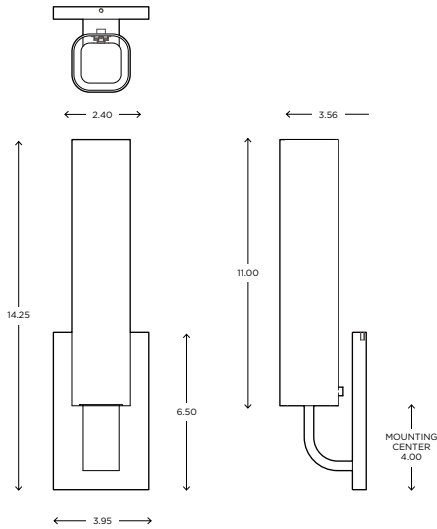

Reflex

ADA | CUSTOM OPTIONS

The Reflex is a stunning work of design made possible by the most up to date machining techniques. Its narrow bent arm flows with precision from wall plate. Its light is distinctively diffused with mouth blown cased square glass.

DIMENSIONS

14.25"H x 3.95"W x 3.56"P

LAMPING / VOLTAGE

- [1] 60W Max Incandescent T10 Medium Base
635 Lumens, 2700K, 120V, dimming
- [1] 18W Fluorescent CFL 2G11 Base
1250 Lumens, 3000K, 120V, non-dimming

Est. Weight: 5.35 lbs

MODEL

REFLEX SCNCE // REF1

DIMENSIONS

Height: 14.25
Width: 3.95
Projection: 3.56

FIXTURE TYPE

ADA Sconce / A

DIFFUSER