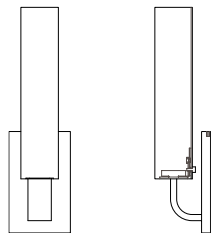

Tel 508.205.0545
Toll Free 877.722.AYRE
Fax 508.205.0548

ayrelight.com

Reflex

ADA CUSTOM OPTIONS

Refer to the instructions for correct j-box placement and installation requirements.

Fixture can be mounted facing UP or DOWN

Est. Weight: 5.35 lbs

MODEL

REFLEX SCNCE // REF1

DIMENSIONS

Height: 14.25
Width: 3.95
Projection: 3.56

FIXTURE TYPE

ADA Sconce / A

DIFFUSER