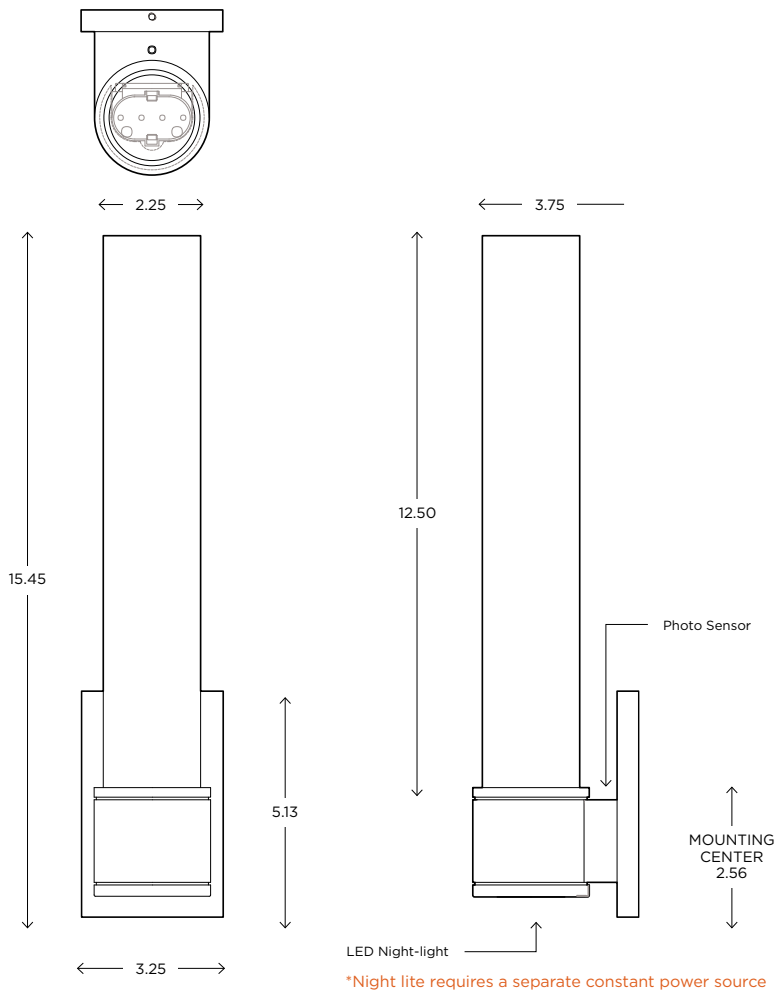

## DIMENSIONS

15.45"H x 3.25"W x 3.75"P

# Studio

ADA | CUSTOM OPTIONS

Fixture can be mounted facing UP or DOWN

**MODEL**

STUDIO SCONCE // STU1

**DIMENSIONS**

Height: 15.45  
Width: 3.25  
Projection: 3.75

**FIXTURE TYPE**