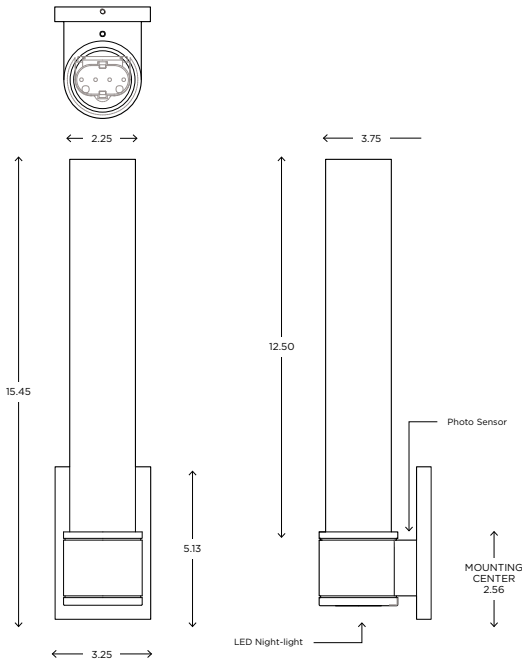

Studio

ADA | CUSTOM OPTIONS

*Night lite requires a separate constant power source

The Studio's clarity of design is evident from every perspective. Precision machined of solid brass, Studio features a photo-sensitive LED nightlight that gently guides one's way. The glass is mouth-blown cased opal perfectly illuminated for grooming requirements.

DIMENSIONS

15.45"H x 3.25"W x 3.75"P

LAMPING / VOLTAGE

[1] 60w Max Incandescent Medium Base

[1] 24w Fluorescent CFL 2G11 Base

[1] LED Unit 3000K

FINISH

Polished Nickel, Brushed Nickel, Chrome