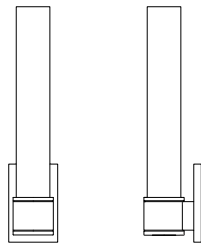

## DIMENSIONS

15.45"H x 3.25"W x 3.75"P

# Studio

ADA | CUSTOM OPTIONS

Fixture can be mounted facing UP or DOWN

**MODEL**

STUDIO SCONCE // STU1

**DIMENSIONS**

Height: 15.45  
Width: 3.25  
Projection: 3.75

**FIXTURE TYPE**