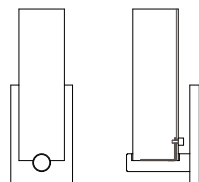

CLIK SCONCE // CLK 1
ADA