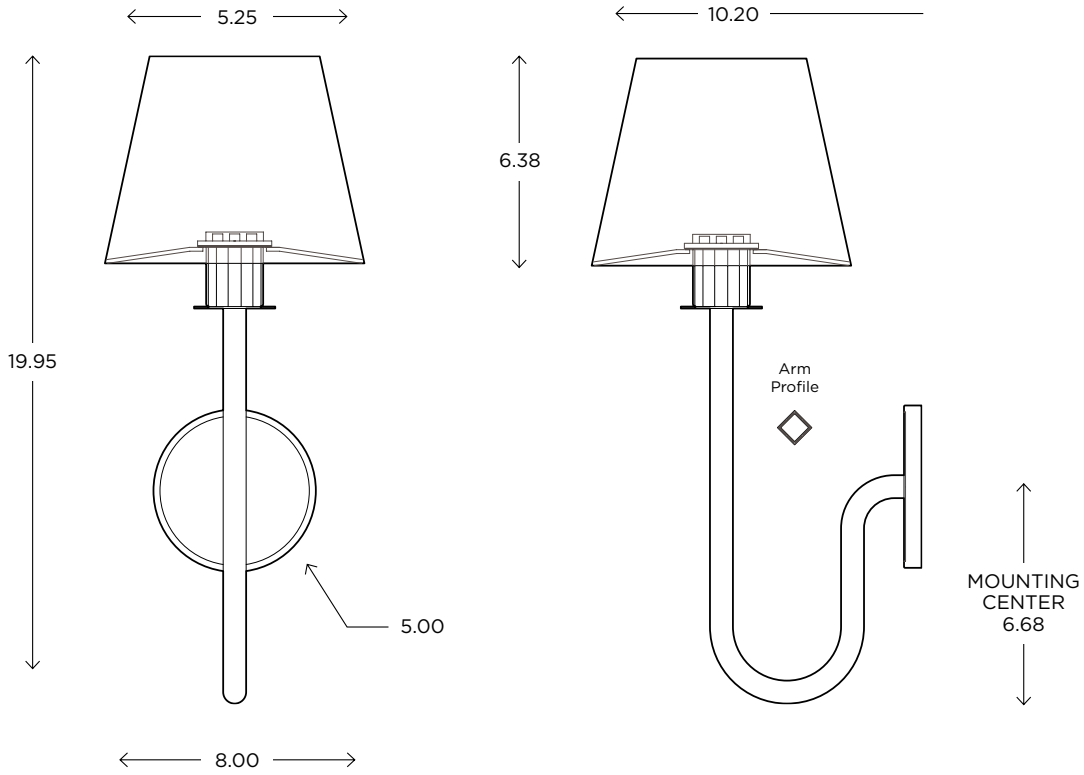

Vertex

CUSTOM OPTIONS

Refer to the instructions for correct j-box placement and installation requirements.

Est. Weight: 3.24 lbs