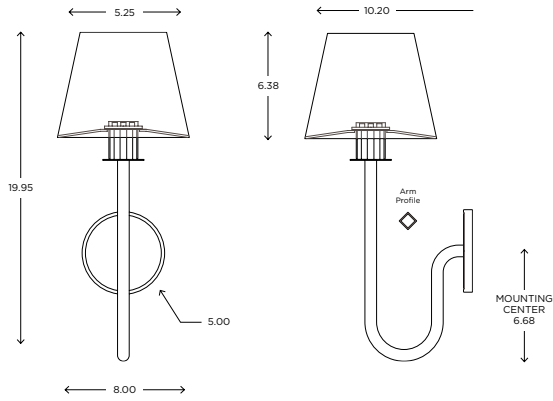

Vertex

CUSTOM OPTIONS

The Sweeping lines of Vertex are formed of a uniquely extruded diamond tube joined to a jewel like faceted cup. It is available in a variety of finishes and can be specified in fluorescent, incandescent, or LED.

DIMENSIONS

19.95"H x 8.00"W x 10.20"P

LAMPING / VOLTAGE

- [1] 100W Max Incandescent Medium Base
1250 Lumens, 2700K, 120V, dimming
- [1] 18W Fluorescent CFL GX24q-2 Base
1200 Lumens, 3000K, 120V, non-dimming
- [1] 9.5W LED 60W Equiv. Medium Base
800 Lumens, 2700K, 120V, dimming

DIMENSIONS

Height: 19.95
Width: 8.00
Projection: 10.20

FIXTURE TYPE

Scnce / S

DIFFUSER

White Shantung / WS

FINISH

Brushed Nickel / BN
Polished Nickel / PN
Oil Rubbed Bronze / OB