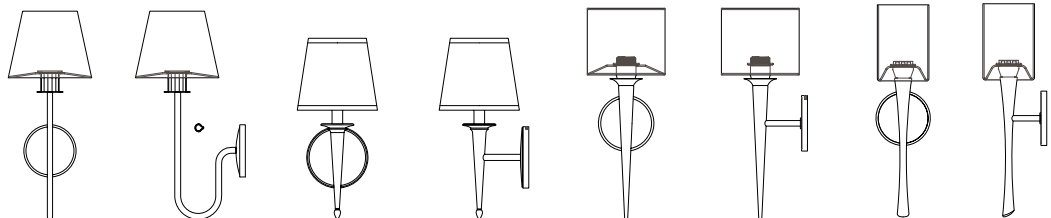

RELATED PRODUCTS

CYGNUS SCNCE // CYG1

SIENA SCNCE // SIE2

METRO SCNCE // MET2

EURO SCNCE // EUR3

Ayre Architectural Lighting
14 Bristol Drive, Unit B
South Easton, MA 02375

Tel 508.205.0545
Toll Free 877.722.AYRE
Fax 508.205.0548

ayrelight.com