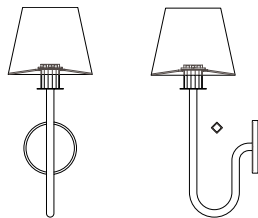

FINISH

Brushed Nickel, Polished Nickel, Oil Rubbed Bronze

DIFFUSER

White Shantung

Customize this fixture to your specific needs

Finish shown: Brushed Nickel

Ayre Architectural Lighting
14 Bristol Drive, Unit B
South Easton, MA 02375

Tel 508.205.0545
Toll Free 877.722.AYRE
Fax 508.205.0548

ayrelight.com

Vertex

CUSTOM OPTIONS

Refer to the instructions for correct j-box placement and installation requirements.

Est. Weight: 3.24 lbs

MODEL

VERTEX SCNCE // VER1

DIMENSIONS

Height: 19.95
Width: 8.00
Projection: 10.20

FIXTURE TYPE

Scnce / S

DIFFUSER

White Shantung / WS

FINISH

Brushed Nickel / BN
Polished Nickel / PN
Oil Rubbed Bronze / OB