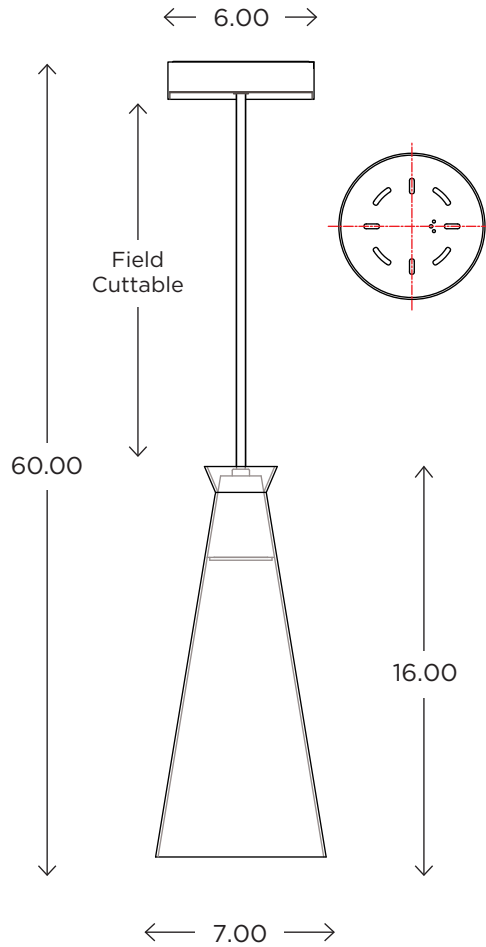

DIMENSIONS

60.00"H x 6.00"W x 7.00"D Glass

Field adjustable cord

6ft cord supplied

LAMPING / VOLTAGE

[1] LED 7W GU5.3 Halogen Base

370 Lumens, 3000K, 120V, dimming

FINISH

Tel 508.205.0545
Toll Free 877.722.AYRE
Fax 508.205.0548

ayrelight.com

Naked Pendant

CUSTOM OPTIONS

Refer to the instructions for correct j-box placement and installation requirements.

Est. Weight: 6.48 lbs

MODEL

NAKED PENDANT // NAK1

DIMENSIONS

Height: 60.00
Width: 6.00
Glass Dia: 7.00

FIXTURE TYPE

Pendant / P

DIFFUSER

Clear Glass / CL