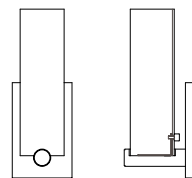

Naked Pendant

CUSTOM OPTIONS

Refer to the instructions for correct j-box placement and installation requirements.

Est. Weight: 6.48 lbs

MODEL

NAKED PENDANT // NAK1

DIMENSIONS

Height: 60.00
Width: 6.00
Glass Dia: 7.00

FIXTURE TYPE

Pendant / P

DIFFUSER

Clear Glass / CL

FINISH

Matte Black / MB
Brushed Nickel / BN
Polished Chrome / CH

CORDSET OPTIONS

Cork w/ White Cord
CK-WC
Black Cork w/ Black Cord
BC-BC

LAMPING / VOLTAGE

LED / LED
[1] 7W Halogen GU5.3
Base, 3000K, 120V,
dimming

RELATED PRODUCTS

CAPRI SCONCE // CAPI
ADA

CLIK SCONCE // CLK1
ADA

VERTEX SCONCE // VER1

CIRC PENDANT // CIRP

Ayre Architectural Lighting
14 Bristol Drive, Unit B
South Easton, MA 02375

Tel 508.205.0545
Toll Free 877.722.AYRE
Fax 508.205.0548

ayrelight.com