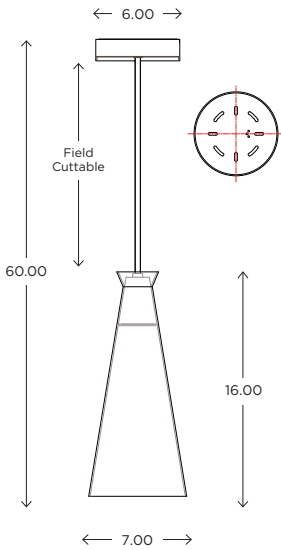

Naked Pendant

CUSTOM OPTIONS

A dual functioning socket houses an energy efficient light source while suspending its decorative glass diffuser. A clean and simple approach to design has resulted in a creative use of light paired with a fixture free of any visible screws or decorative fasteners.

DIMENSIONS

60.00"H x 6.00"W x 7.00"D Glass

Field adjustable cord

6ft cord supplied

LAMPING / VOLTAGE

[1] LED 7W GU5.3 Halogen Base

370 Lumens, 3000K, 120V, dimming

FINISH

MODEL

NAKED PENDANT // NAK1

DIMENSIONS

Height: 60.00
Width: 6.00
Glass Dia: 7.00

FIXTURE TYPE

Pendant / P

DIFFUSER

Clear Glass / CL