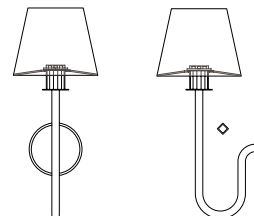

Naked Pendant

CUSTOM OPTIONS

A dual functioning socket houses an energy efficient light source while suspending its decorative glass diffuser. A clean and simple approach to design has resulted in a creative use of light paired with a fixture free of any visible screws or decorative fasteners.

Matte Black, Brushed Nickel, Polished Chrome

DIFFUSER

Clear Mouth Blown Glass

Customize this fixture to your specific needs

Finish shown: Polished Chrome

Ayre Architectural Lighting
14 Bristol Drive, Unit B
South Easton, MA 02375

MODEL

NAKED PENDANT // NAK1

DIMENSIONS

Height: 60.00
Width: 6.00
Glass Dia: 7.00

FIXTURE TYPE

Pendant / P

DIFFUSER

Clear Glass / CL

RELATED PRODUCTS

CAPRI SCONCE // CAPI
ADA

CLIK SCONCE // CLK1
ADA

VERTEX SCONCE // VER1

CIRC PENDANT // CIRP

Ayre Architectural Lighting
14 Bristol Drive, Unit B
South Easton, MA 02375

Tel 508.205.0545
Toll Free 877.722.AYRE
Fax 508.205.0548