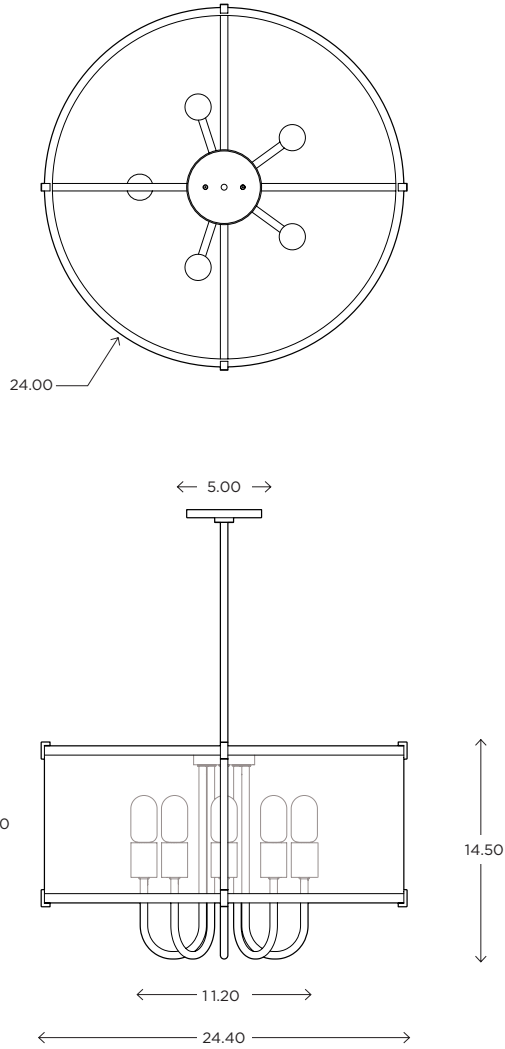

Litebox OPEN PENDANT

CUSTOM OPTIONS

Refer to the instructions for correct j-box placement and installation requirements.

Est. Weight: 27.78 lbs