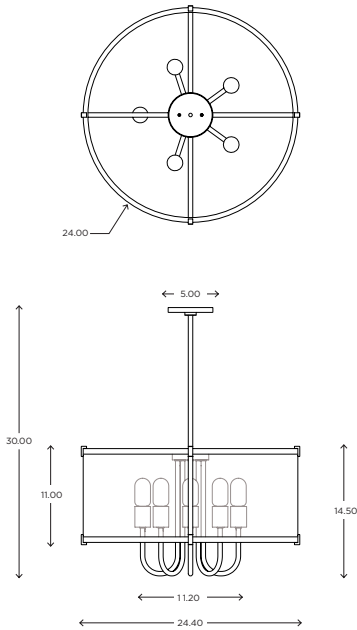

Litebox OPEN PENDANT

CUSTOM OPTIONS

A beautiful marriage of function and form. With hints of transitional and contemporary design details, this fixture sets the mood in any location. Offered in 4 standard diffuser options.

DIMENSIONS

30.00”H x 24.00”D

LAMPING / VOLTAGE

[5] 40W Antique Incandescent Medium Base
135 Lumens, 2200K, 120V, dimming

[5] 4W LED Antique 60W Equiv. Medium Base
300 Lumens, 2200K, 120V, dimming

FINISH

Polished Nickel, Polished Chrome,
Shiny Black Nickel

DIFFUSER

Organza Silver, Organza Black, Mirrored Mylar,
Metallique - as specified by Blended Blue of
Minneapolis

Customize this fixture to your specific needs