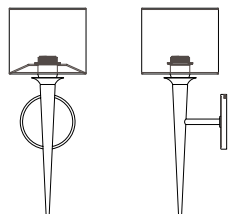

RELATED PRODUCTS

METRO SCONCE // MET2
ADA