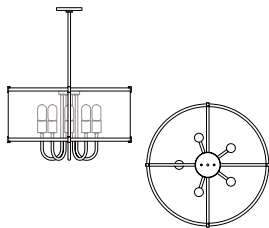

Tel 508.205.0545
Toll Free 877.722.AYRE
Fax 508.205.0548

ayrelight.com

Litebox OPEN PENDANT

CUSTOM OPTIONS

Refer to the instructions for correct j-box placement and installation requirements.

Est. Weight: 27.78 lbs

MODEL

LITEBOX OPEN PENDANT // LOP24

DIMENSIONS

Height: 30.00
Dia: 24.00

FIXTURE TYPE

Pendant / P

DIFFUSER

Organza Silver / GS
Organza Black / GB
Metallique / MQ
Mirrored Mylar / MM