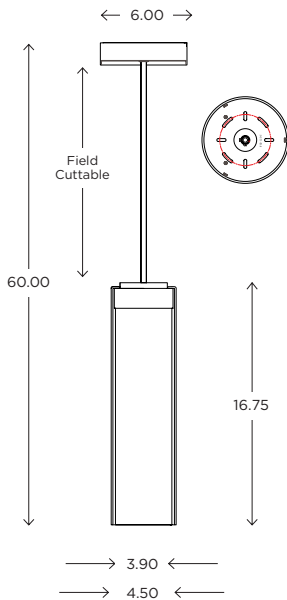

Circ Pendant

CUSTOM OPTIONS

The Circ is a powerfully proportioned pendant. The oversized body makes a clear design statement about the refinement of form. The clear outer glass encases the entire diffuser body.

DIMENSIONS

60.00"H x 6.00"W x 4.50"D Glass
Field adjustable cord
6ft cord supplied

LAMPING / VOLTAGE

- [1] 100W Max Incandescent Medium Base
1250 Lumens, 2700K, 120V, dimming
- [1] 24W Fluorescent CFL 2G11 Base
1800 Lumens, 3000K, 120V, non-dimming
- [1] 9.5W LED 60W Equiv. Medium Base
800 Lumens, 2700K, 120V, dimming

MODEL

CIRC PENDANT // CIRP

DIMENSIONS

Height: 60.00
Width: 6.00
Glass Dia: 4.50

FIXTURE TYPE

Pendant / P

DIFFUSER

Shiny Opal Glass / SO
Clear Glass / CL