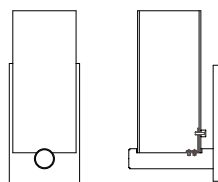

CLIK SCONCE // CLK2

ADA