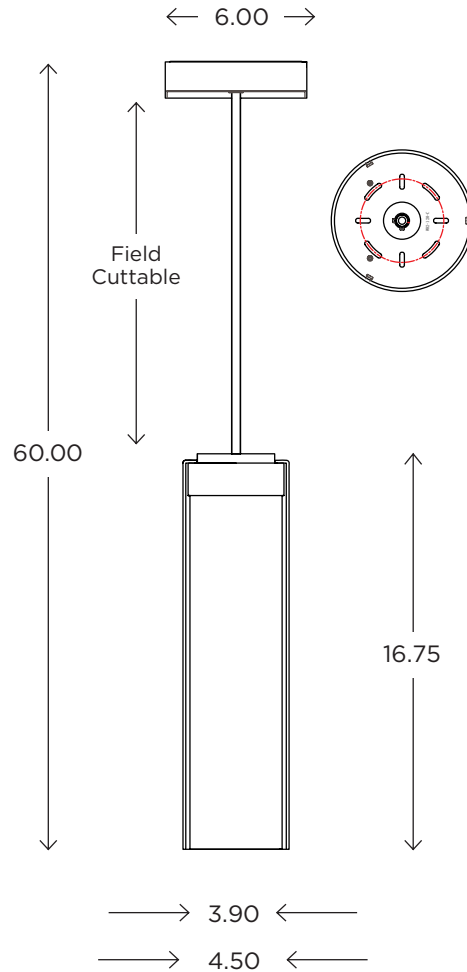

Circ Pendant

CUSTOM OPTIONS

The Circ is a powerfully proportioned pendant. The oversized body makes a clear design statement about the refinement of form. The clear outer glass encases the entire diffuser body.

DIMENSIONS

60.00"H x 6.00"W x 4.50"D Glass
Field adjustable cord
6ft cord supplied

LAMPING / VOLTAGE

- [1] 100W Max Incandescent Medium Base
1250 Lumens, 2700K, 120V, dimming
- [1] 24W Fluorescent CFL 2G11 Base
1800 Lumens, 3000K, 120V, non-dimming
- [1] 9.5W LED 60W Equiv. Medium Base
800 Lumens, 2700K, 120V, dimming

Tel 508.205.0545
Toll Free 877.722.AYRE
Fax 508.205.0548

ayrelight.com

Circ Pendant

CUSTOM OPTIONS

Refer to the instructions for correct j-box placement and installation requirements.

Est. Weight: 10.7 lbs

MODEL

CIRC PENDANT // CIRP

DIMENSIONS

Height: 60.00
Width: 6.00
Glass Dia: 4.50

FIXTURE TYPE

Pendant / P

DIFFUSER

Shiny Opal Glass / SO
Clear Glass / CL