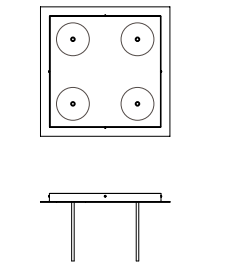

Height: 84.00
Width: 18.00
Glass Dia: 4.50

CANOPY

Flat / F
Droplet / D

FIXTURE TYPE

Pendant / P

DIFFUSER

Shiny Opal Glass / SO
Clear Glass / CL

FINISH

MODEL

CIRC PENDANT // CIRPS4

DIMENSIONS

Height: 84.00
Width: 18.00
Glass Dia: 4.50

CANOPY

Flat / F
Droplet / D

FIXTURE TYPE

Pendant / P