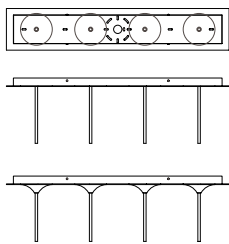

ayrelight.com

Circ MULTI PENDANT

CUSTOM OPTIONS

MODEL

CIRC PENDANT // CIRPL3

DIMENSIONS

Height: 84.00
Width: 32.00
Glass Dia: 4.50

CANOPY

INCANDESCENT / INC
[3] 100W Medium Base
120V, dimming
FLUORESCENT / FL
[3] FT 24W 2G11 Base, 120V
non-dimming
LED / LED
[3] 9.5W Medium Base
120V, dimming

MODEL

CIRC PENDANT // CIRPL4

DIMENSIONS

Height: 84.00
Width: 32.00
Glass Dia: 4.50