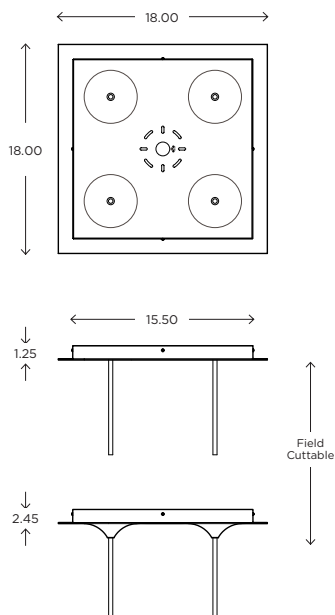

Circ MULTI PENDANT

CUSTOM OPTIONS

The Circ is a powerfully proportioned pendant with a clear outer glass that encases the entire diffuser body. The Multi-Pendant is available in a variety of formats allowing for a clean, symmetrical or cascading organic arrangement.

DIMENSIONS

60.00"H x 6.50"W x 4.50"D Glass

Field adjustable cord

6ft cord supplied

LAMPING / VOLTAGE

[3,4] 100W Max Incandescent Medium Base

1250 Lumens, 2700K, 120V, dimming

[3,4] 24W Fluorescent CFL 2G11 Base

1800 Lumens, 3000K, 120V, non-dimming

[3,4] 9.5W LED 60W Equiv. Medium Base

800 Lumens, 2700K, 120V, dimming

FINISH

Brushed Nickel, Polished Nickel, Polished Chrome