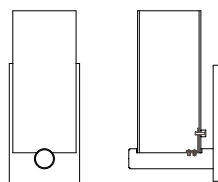

MODEL

CIRC PENDANT // CIRPS4

DIMENSIONS

Height: 84.00
Width: 18.00
Glass Dia: 4.50

CANOPY

Flat / F
Droplet / D

FIXTURE TYPE

Pendant / P

Refer to the instructions for correct j-box placement and installation requirements.

RELATED PRODUCTS

CIRC SCONCE // CIRI

ADA

CLIK SCONCE // CLK2

ADA

STUDIO SCONCE // STUI

ADA