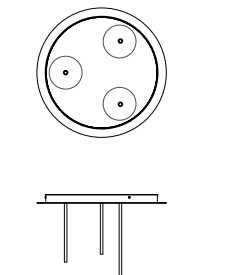

MODEL

CIRC PENDANT // CIRPR3