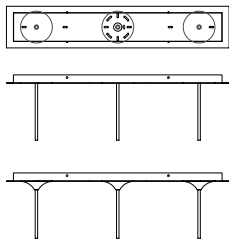

DIMENSIONS

60.00"H x 6.50"W x 4.50"D Glass

Field adjustable cord

6ft cord supplied

LAMPING / VOLTAGE

[3,4] 100W Max Incandescent Medium Base

1250 Lumens, 2700K, 120V, dimming

[3,4] 24W Fluorescent CFL 2G11 Base

ayrelight.com

Circ MULTI PENDANT

CUSTOM OPTIONS

MODEL

CIRC PENDANT // CIRPL3

DIMENSIONS

Height: 84.00
Width: 32.00
Glass Dia: 4.50

CANOPY