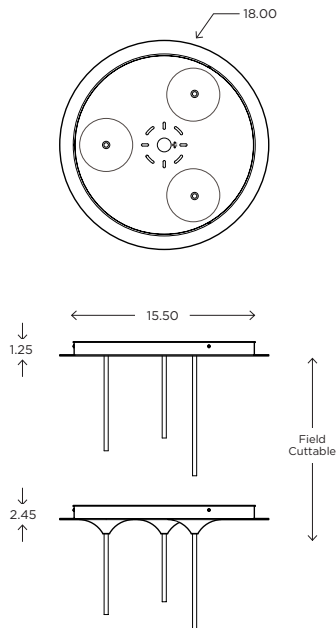

Naked MULTI PENDANT

CUSTOM OPTIONS

A dual functioning socket houses an energy efficient light source while suspending its decorative glass diffuser. A clean and simple approach to design has resulted in a creative use of light. The Multi-Pendant is available in a variety of formats allowing for a clean, symmetrical or cascading organic arrangement.

DIMENSIONS

60.00"H x 6.50"W x 7.00"D Glass

Field adjustable cord

6ft cord supplied

LAMPING / VOLTAGE

[3,4] LED 7W GU5.3 Halogen Base

370 Lumens, 3000K, 120V, dimming

FINISH

Matte Black, Brushed Nickel, Polished Chrome