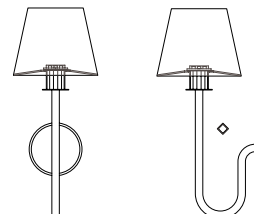

## CUSTOM OPTIONS

A dual functioning socket houses an energy efficient light source while suspending its decorative glass diffuser. A clean and simple approach to design has resulted in a creative use of light. The Multi-Pendant is available in a variety of formats allowing for a clean, symmetrical or cascading organic arrangement.

**DIMENSIONS**  
Height: 84.00  
Width: 32.00  
Glass Dia: 7.00

**CANOPY**  
Flat / F  
Droplet / D

**FIXTURE TYPE**  
Pendant / P

**DIFFUSER**  
Clear Glass / CL

**FINISH**  
Brushed Nickel / BN  
Matte Black / MB  
Polished Chrome / CH

## RELATED PRODUCTS

CAPRI SCONCE // CAPI  
ADA

CLIK SCONCE // CLK1  
ADA

VERTEX SCONCE // VER1

CIRC PENDANT // CIRP