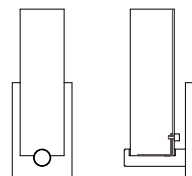

CLIK SCONCE // CLK1
ADA