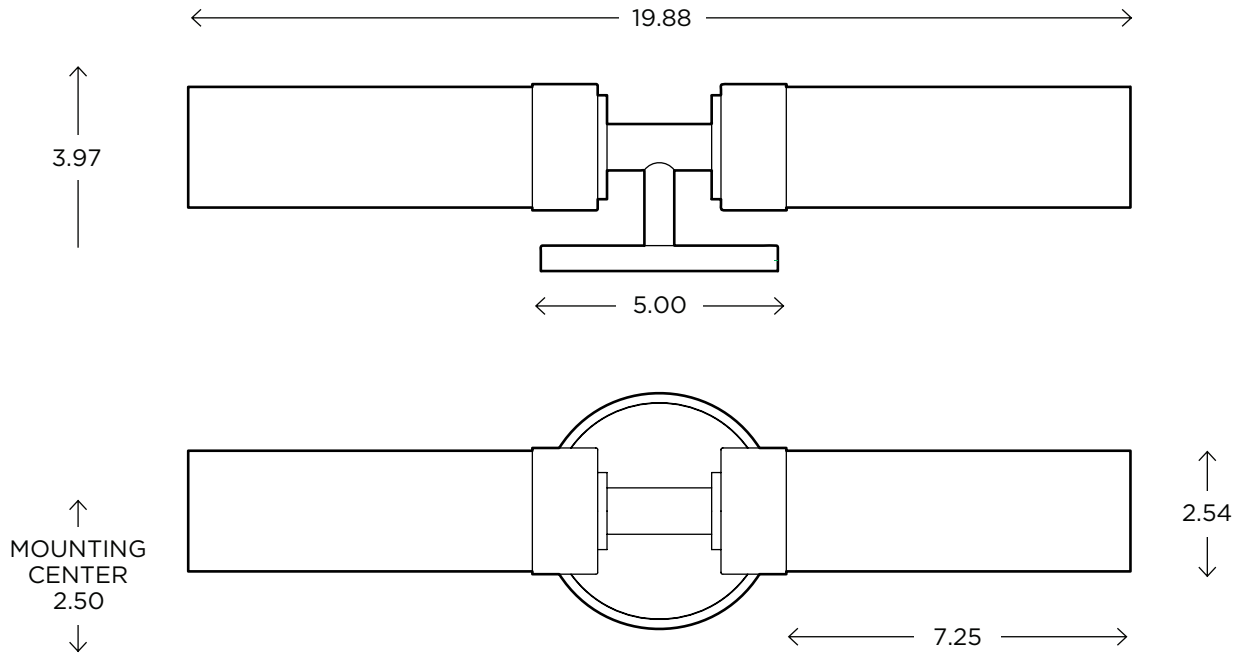

Circ Duo R

ADA | CUSTOM OPTIONS

Refer to the instructions for correct j-box placement and installation requirements.

Fixture can be mounted VERTICALLY or HORIZONTALLY

Est. Weight: 7.03 lbs

MODEL

CIRC DUO R // CIRDR

DIMENSIONS

Height: 5.00
Width: 19.88
Projection: 3.97

FIXTURE TYPE

ADA Sconce / A

DIFFUSER

Shiny Opal Glass / SO

FINISH

Brushed Nickel / BN
Polished Nickel / PN
Polished Chrome / CH

LAMPING / VOLTAGE

INCANDESCENT / INC
[2] 60W T10 Medium Base
120V, dimming

FLUORESCENT / FL
[2] FT 13W 2GX7 Base,
120V, non-dimming

RELATED PRODUCTS

CIRC PENDANT // CIRP

CLIK SCONCE // CLK 1

ADA

REFLEX SCONCE // REF1

ADA

CIRC SCONCE // CIRDR

ADA

Ayre Architectural Lighting
14 Bristol Drive, Unit B
South Easton, MA 02375

Tel 508.205.0545
Toll Free 877.722.AYRE
Fax 508.205.0548

ayrelight.com