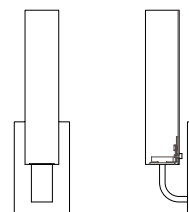

Circ Duo R

ADA CUSTOM OPTIONS

The Circ Duo R is perfectly proportioned for bath applications. This sconce is an alternative to the standard Circ Duo sconce. A shorter glass span allows for placement over smaller mirrors/cabinets and the addition of a round backplate compliments a wide variety of bathroom hardware. It can be mounted either horizontally or vertically and is a beautiful complement to the Circ Pendant.

Fixture can be mounted VERTICALLY or HORIZONTALLY

Est. Weight: 7.03 lbs

MODEL

CIRC DUO R // CIRDR

DIMENSIONS

Height: 5.00
Width: 19.88
Projection: 3.97

FIXTURE TYPE

ADA Sconce / A

RELATED PRODUCTS

CIRC PENDANT // CIRP

CLIK SCONCE // CLK 1

ADA

REFLEX SCONCE // REF1

ADA

CIRC SCONCE // CIRDR

ADA