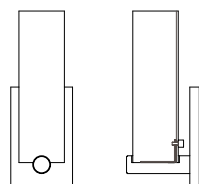

CLIK SCONCE // CLK 1

ADA