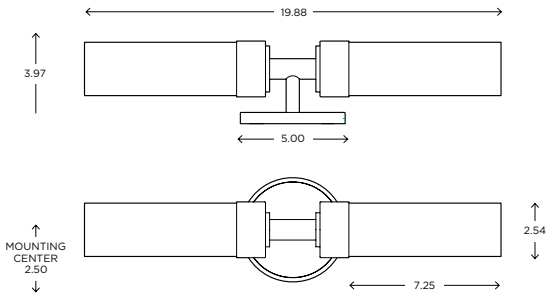

Circ Duo R

ADA CUSTOM OPTIONS

The Circ Duo R is perfectly proportioned for bath applications. This sconce is an alternative to the standard Circ Duo sconce. A shorter glass span allows for placement over smaller mirrors/cabinets and the addition of a round backplate compliments a wide variety of bathroom hardware. It can be mounted either horizontally or vertically and is a beautiful complement to the Circ Pendant.

DIMENSIONS

5.00"H x 19.88"W x 3.97"P

LAMPING / VOLTAGE

- [2] 60W Max Incandescent T10 Medium Base
635 Lumens, 2700K, 120V, dimming
- [2] 13W Fluorescent CFL 2GX7 Base
820 Lumens, 2700K, 120V, non-dimming

Fixture can be mounted VERTICALLY or HORIZONTALLY

Est. Weight: 7.03 lbs

MODEL

CIRC DUO R // CIRDR

DIMENSIONS

Height: 5.00
Width: 19.88
Projection: 3.97

FIXTURE TYPE

ADA Sconce / A