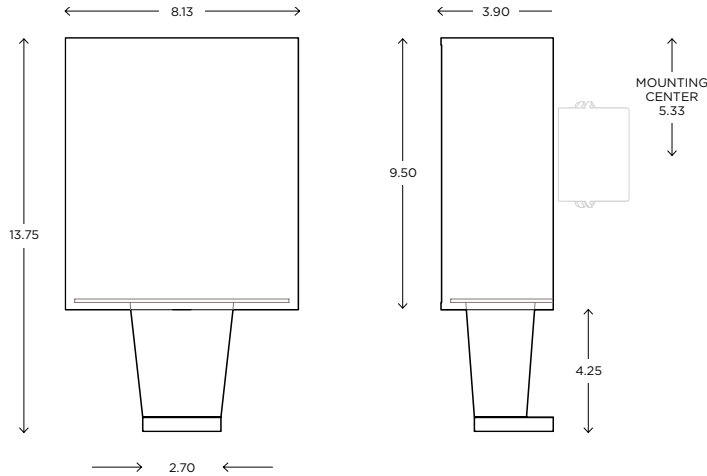

Boutique Capri

ADA CUSTOM OPTIONS

MODEL
CAPRI SCONCE // CAP1