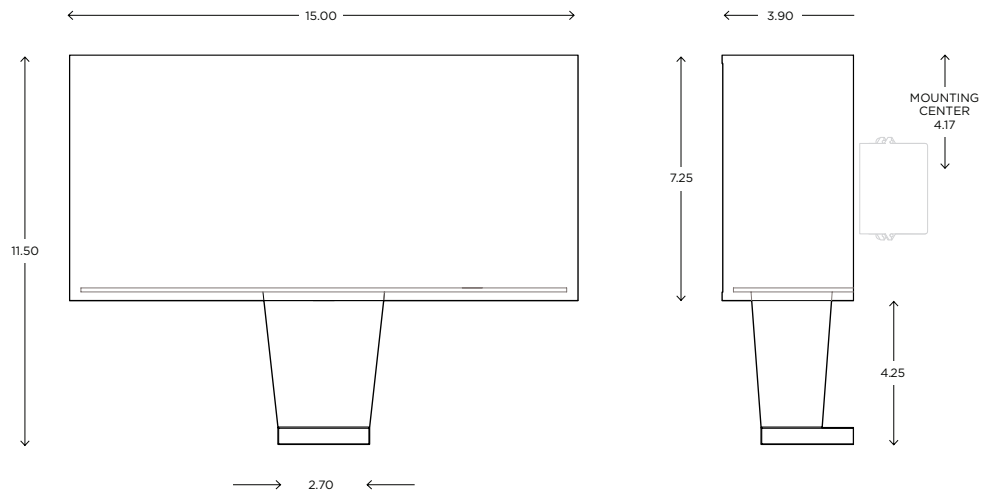

MODEL
CAPRI SCONCE // CAPD