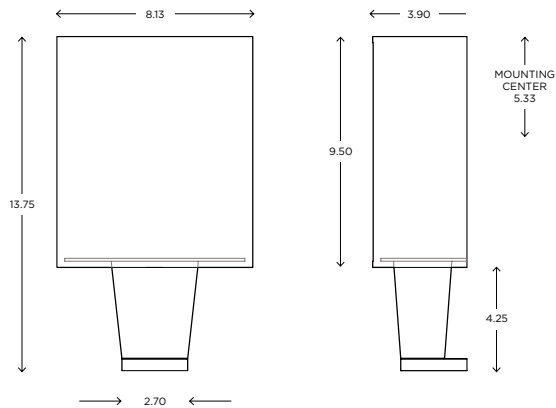

Boutique Capri

ADA | CUSTOM OPTIONS

The Capri sconce is offered in a variety of distinctive wood species, metal finishes, and lamping options. Capri focuses attention on conservation and sustainability. We use repurposed and renewable wood, reclaimed and recycled aluminum, and offer the option of energy efficient fluorescent or LED technology.

DIMENSIONS

13.75"H x 8.13"W x 3.90"P

LAMPING / VOLTAGE

- [1] 60W Max Incandescent Candelabra Base
  610 Lumens, 2700K, 120V, dimming
- [1] 18/26/32W Fluorescent CFL GX24q-3 Base
  1200/1800/2400 Lumens, 3000K, 120V
  non-dimming
- [1] 12.5W LED Module
  1200 Lumens, 3000K, 120V, non-dimming

FINISH

Polished Aluminum, Brushed Aluminum,
Oil Rubbed Bronze
+
Mahogany, Sapele, Ebony