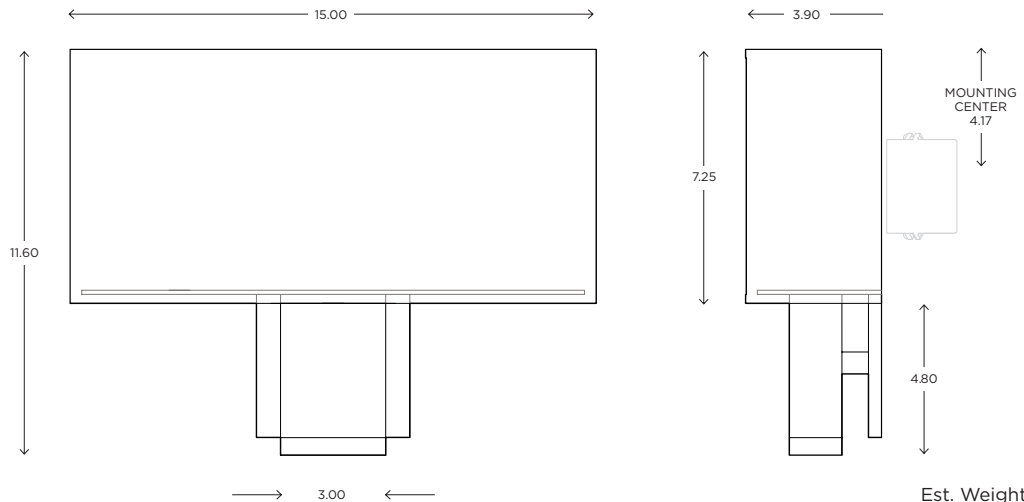

DIMENSIONS

13.83"H x 8.13"W x 3.90"P

LAMPING / VOLTAGE

- [1] 60W Max Incandescent Candelabra Base
610 Lumens, 2700K, 120V, dimming
- [1] 18/26/32W Fluorescent CFL GX24q-3 Base
1200/1800/2400 Lumens, 3000K, 120V
non-dimming
- [1] 12.5W LED Module
1200 Lumens, 3000K, 120V, non-dimming

This fixture mounts independently from diffuser/backplate. The outlet box is located behind the diffuser.

Refer to the instructions for correct j-box placement and installation requirements.

Est. Weight: 3.65 lbs

MODEL
DIA SCNCE // DIA1

DIMENSIONS

Height: 13.83
Width: 8.13
Projection: 3.90

FIXTURE TYPE

ADA Scnce / A

DIFFUSER

White Shantung / WS

FINISH