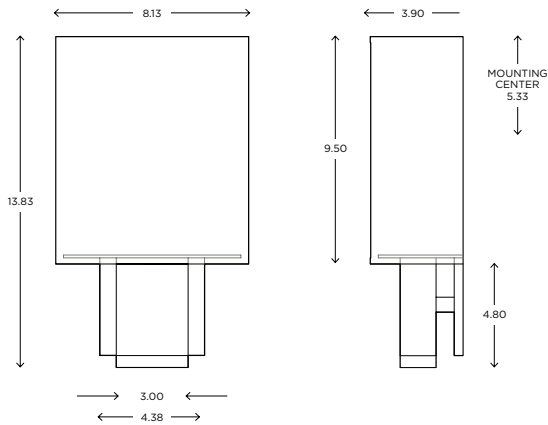

Boutique Dia

ADA | CUSTOM OPTIONS

The Dia sconce is offered in a variety of distinctive wood species, metal finishes, and lamping options. Dia focuses attention on conservation and sustainability. We use repurposed and renewable wood, reclaimed and recycled aluminum, and offer the option of energy efficient fluorescent or LED technology.

DIMENSIONS

13.83"H x 8.13"W x 3.90"P

LAMPING / VOLTAGE

- [1] 60W Max Incandescent Candelabra Base
  610 Lumens, 2700K, 120V, dimming
- [1] 18/26/32W Fluorescent CFL GX24q-3 Base
  1200/1800/2400 Lumens, 3000K, 120V
  non-dimming
- [1] 12.5W LED Module
  1200 Lumens, 3000K, 120V, non-dimming

FINISH

Polished Aluminum, Brushed Aluminum,
Oil Rubbed Bronze

+

Mahogany, Sapele, Bamboo, Ebony