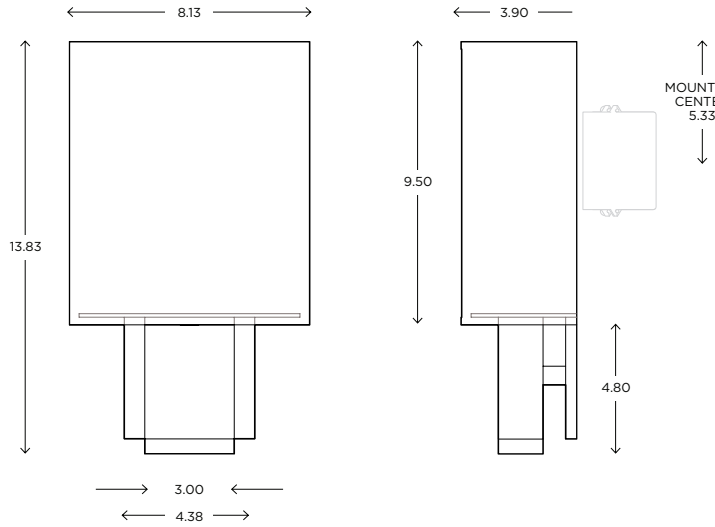

Boutique Dia

ADA CUSTOM OPTIONS

MODEL
DIA SCNCE // DIA1

MODEL
DIA SCNCE // DIAD