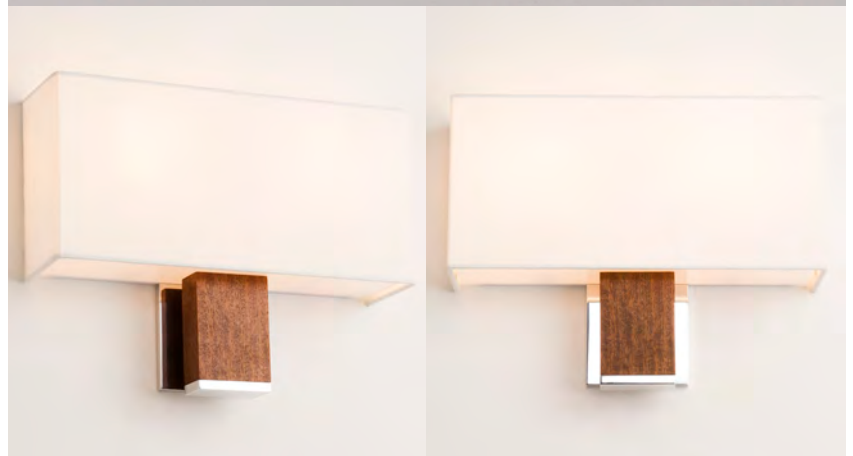

Boutique Dia

ADA | CUSTOM OPTIONS

The Dia sconce is offered in a variety of distinctive wood species, metal finishes, and lamping options. Dia focuses attention on conservation and sustainability. We use repurposed and renewable wood, reclaimed and recycled aluminum, and offer the option of energy efficient fluorescent or LED technology.

FINISH

Polished Aluminum, Brushed Aluminum,
Oil Rubbed Bronze

+

Mahogany, Sapele, Bamboo, Ebony

DIFFUSER

White Shantung

Acrylic Available (additional cost)

Available as a double sconce