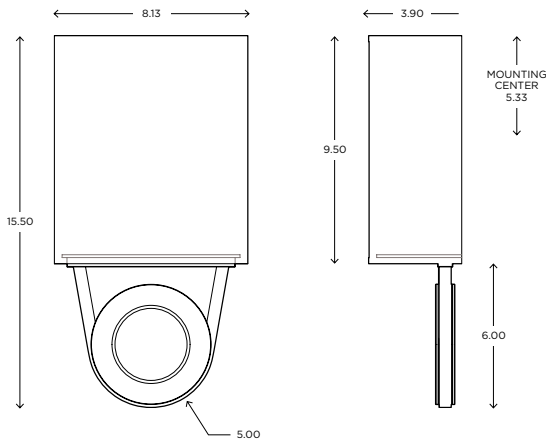

Boutique Rio

ADA | CUSTOM OPTIONS

The Rio is a distinctive machined aluminum sconce with wonderful industrial-chic styling. It is a piece transformed by its finishes. In polished aluminum, a sophistication takes over and redefines Rio as a piece of absolute elegance. In Architectural Bronze it becomes an exercise in classicism.

DIMENSIONS

15.50"H x 8.13"W x 3.90"P

LAMPING / VOLTAGE

- [1] 60W Max Incandescent Candelabra Base
  610 Lumens, 2700K, 120V, dimming
- [1] 18/26/32W Fluorescent CFL GX24q-3 Base
  1200/1800/2400 Lumens, 3000K, 120V
  non-dimming
- [1] 12.5W LED Module
  1200 Lumens, 3000K, 120V, non-dimming

FINISH

Polished Aluminum, Brushed Aluminum,
Oil Rubbed Bronze