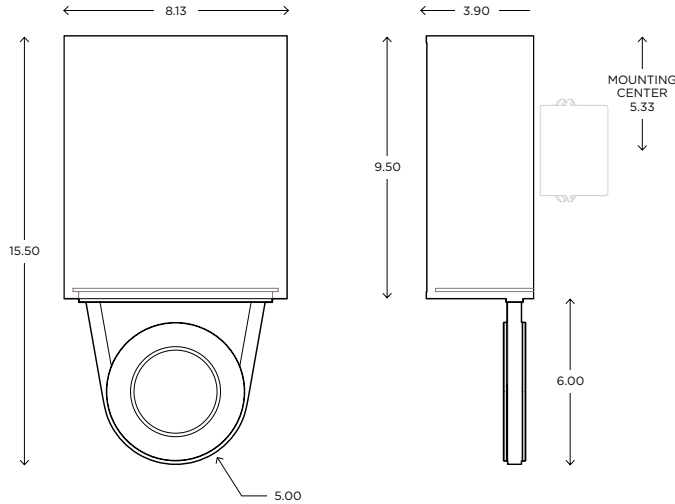

Boutique Rio

ADA | CUSTOM OPTIONS

MODEL
RIO SCONCE // RIO1

MODEL
RIO SCONCE // RIO2