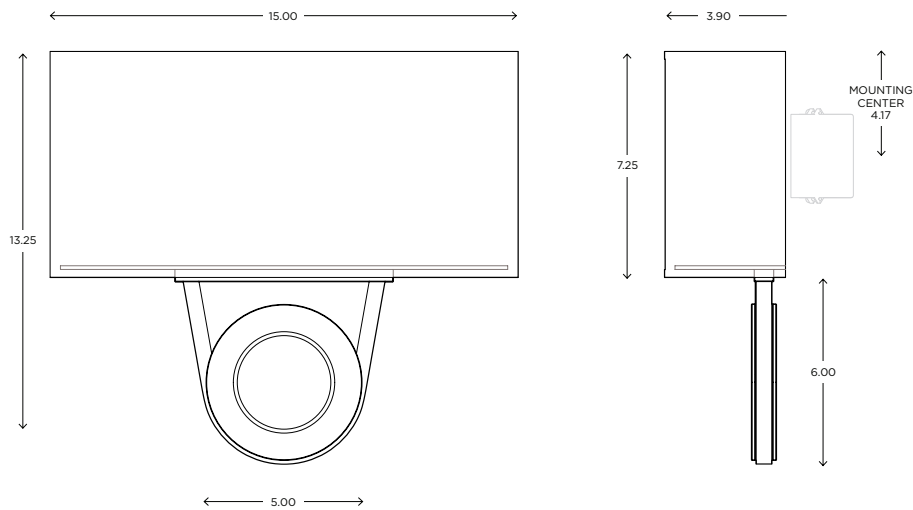

This fixture mounts independently from diffuser/backplate. The outlet box is located behind the diffuser.

Refer to the instructions for correct j-box placement and installation requirements.

Est. Weight: 4.59 lbs

MODEL
RIO SCONCE // RIO1

DIMENSIONS

Height: 15.50
Width: 8.13
Projection: 3.90

FIXTURE TYPE

ADA Sconce / A

DIFFUSER

White Shantung / WS

FINISH

Polished Aluminum / PA
Brushed Aluminum / BA
Oil Rubbed Bronze / OB

LAMPING / VOLTAGE

INCANDESCENT / INC
[1] 60W Candelabra Base
120V, dimming

FLUORESCENT / FL
[1] CFL 18/26/32W GX24q-3
Base, 120V, non-dimming

LED / LED
[1] 12.5W Module, 3000K
120V, non-dimming

RELATED PRODUCTS

RIO SCONCE // RIO2
ADA

KYOTO SCONCE // KYO1
ADA

LYRIC SCONCE // LYR1
ADA

SIENA SCONCE // SIE1
ADA

Ayre Architectural Lighting
14 Bristol Drive, Unit B
South Easton, MA 02375

Tel 508.205.0545
Toll Free 877.722.AYRE
Fax 508.205.0548

ayrelight.com