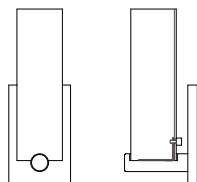

CLIK SCONCE // CLK 1
ADA