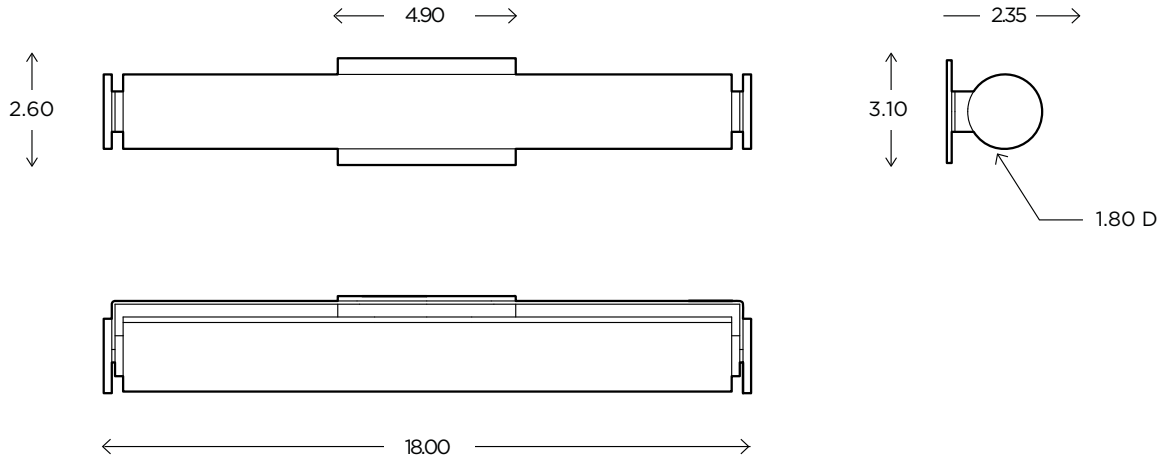

The footprint of this fixture is significantly slimmer in both its width and projection than anything on the market.

DIMENSIONS

18.00"H x 2.60"W x 2.35"P

LAMPING / VOLTAGE

[1] 21W LED Strip, 1512 Lumens, 3000K,
120V, dimming

ayrelight.com

Icon 18

ADA | CUSTOM OPTIONS

*Requires standard single gang jbox installed in same orientation as fixture

Refer to the instructions for correct j-box placement and installation requirements.

Fixture can be mounted VERTICALLY or HORIZONTALLY

Est. Weight: 3.90 lbs

MODEL

ICON SCONCE // ICON18

DIMENSIONS

Height: 18.00
Width: 2.60
Projection: 2.35

FIXTURE TYPE

ADA Sconce / A