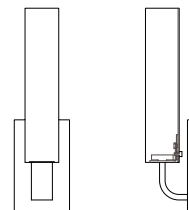

Fixture can be mounted VERTICALLY or HORIZONTALLY

Est. Weight: 3.90 lbs

MODEL

ICON SCONCE // ICON18

DIMENSIONS

Height: 18.00
Width: 2.60
Projection: 2.35

FIXTURE TYPE

ADA Sconce / A

RELATED PRODUCTS

CIRC SCONCE // CIR1
ADA

CLIK SCONCE // CLK 1
ADA

REFLEX SCONCE // REF1
ADA

CIRC PENDANT // CIRP

Ayre Architectural Lighting
14 Bristol Drive, Unit B
South Easton, MA 02375

Tel 508.205.0545
Toll Free 877.722.AYRE
Fax 508.205.0548