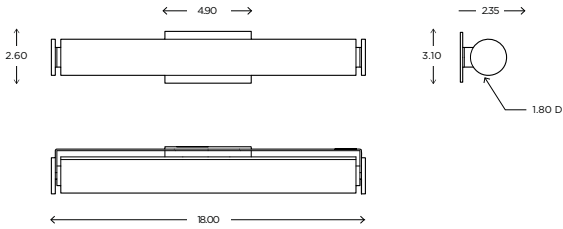

Icon 18

ADA | CUSTOM OPTIONS

The ICON linear series has a familiar aesthetic at first glance, making it a great choice for transitional and contemporary spaces. The full length diffuser appears to float off of its slim framework.

The footprint of this fixture is significantly slimmer in both its width and projection than anything on the market.

DIMENSIONS

18.00"H x 2.60"W x 2.35"P

LAMPING / VOLTAGE

[1] 21W LED Strip, 1512 Lumens, 3000K,
120V, dimming

*See Installation Instructions for recommended LED dimmers

FINISH

Brushed Nickel, Polished Nickel, Polished Chrome

DIFFUSER

Matte Opal Acrylic

Customize this fixture to your specific needs

*Requires standard single gang jbox
installed in same orientation as fixture

Fixture can be mounted VERTICALLY or HORIZONTALLY