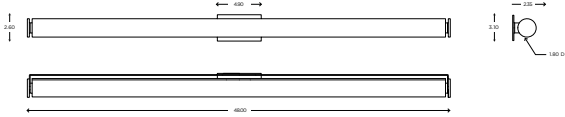

Icon 48

ADA | CUSTOM OPTIONS

The ICON linear series has a familiar aesthetic at first glance, making it a great choice for transitional and contemporary spaces. The full length diffuser appears to float off of its slim framework.

The footprint of this fixture is significantly slimmer in both its width and projection than anything on the market.

DIMENSIONS

48.00"H x 2.60"W x 2.35"P

LAMPING / VOLTAGE

[1] 60W LED Strip, 4320 Lumens, 3000K,
120V, dimming

*See Installation Instructions for recommended LED dimmers

FINISH

Brushed Nickel, Polished Nickel, Polished Chrome

DIFFUSER

Matte Opal Acrylic

Customize this fixture to your specific needs
May require longer leadtime

*Requires standard single gang jbox
installed in same orientation as fixture

Fixture can be mounted VERTICALLY or HORIZONTALLY