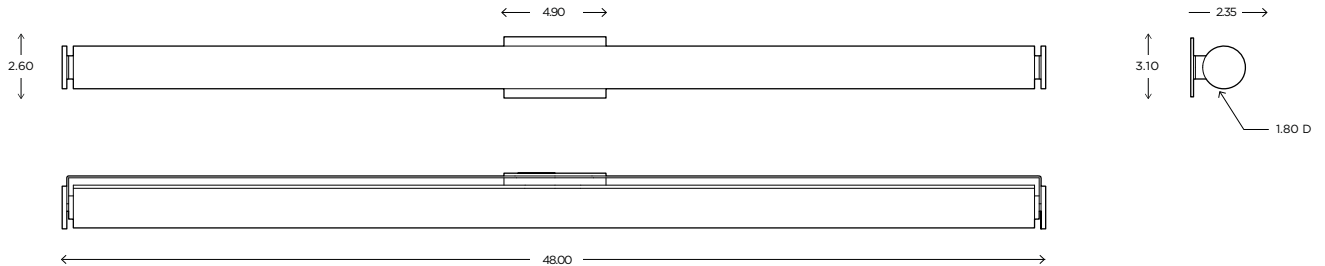

Icon 48

ADA | CUSTOM OPTIONS

*Requires standard single gang jbox installed in same orientation as fixture

Refer to the instructions for correct j-box placement and installation requirements.

Fixture can be mounted VERTICALLY or HORIZONTALLY

Est. Weight: 3.90 lbs

MODEL

ICON SCONCE // ICON48

DIMENSIONS

Height: 48.00
Width: 2.60
Projection: 2.35

FIXTURE TYPE

ADA Sconce / A

DIFFUSER

Matte Opal Acrylic / MA

FINISH

Brushed Nickel / BN
Polished Nickel / PN
Polished Chrome / CH

LAMPING / VOLTAGE

LED / LED
[1] 60W LED Strip, 120V, dimming
*See Installation Instructions for recommended LED dimmers

RELATED PRODUCTS

CIRC SCONCE // CIR1

ADA

CLIK SCONCE // CLK 1

ADA

REFLEX SCONCE // REF1

ADA

CIRC PENDANT // CIRP

Ayre Architectural Lighting
14 Bristol Drive, Unit B
South Easton, MA 02375

Tel 508.205.0545
Toll Free 877.722.AYRE
Fax 508.205.0548

ayrelight.com