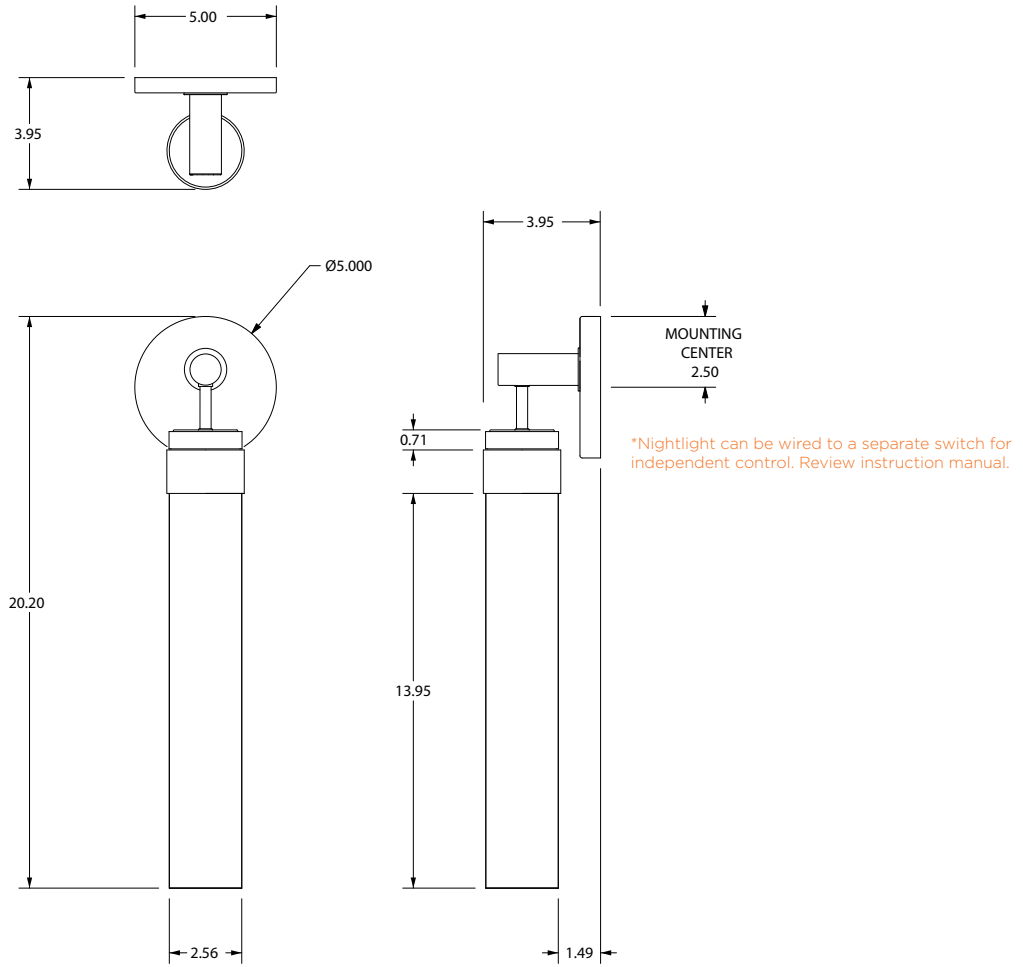

Pixie

ADA CUSTOM OPTIONS

The Pixie packs 2 zones of LED lighting. The upper diffuser can be independently controlled providing guidance as a soft nightlight.

DIMENSIONS

20.20"H x 5.00"W x 3.95"P

LAMPING / VOLTAGE

[1] 10W Integrated LED, 850 Lumens (Nominal),
3000K, 120V, ELV Dimming
1W Nightlight, 3000K

*Nightlight can be wired to a separate switch for independent control. Review instruction manual.

FINISH

Satin Brass, Brushed Nickel, Polished Chrome

ayrelight.com

Est. Weight: 3.50 lbs

MODEL
PIXIE SCONCE // PIX1

DIMENSIONS
Height: 20.20
Width: 5.00
Projection: 3.95

FIXTURE TYPE
ADA Sconce / A

DIFFUSER
Matte Opal Glass / MO

FINISH
Satin Brass / SB
Brushed Nickel / BN
Polished Chrome / CH