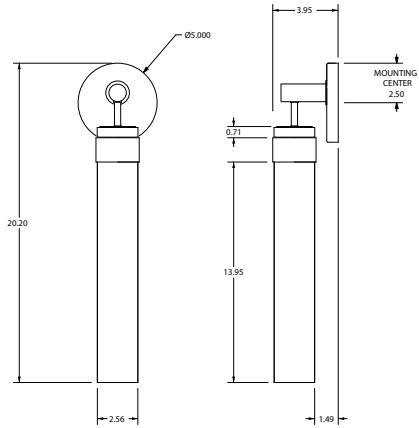

Pixie

ADA CUSTOM OPTIONS

The Pixie packs 2 zones of LED lighting. The upper diffuser can be independently controlled providing guidance as a soft nightlight.

DIMENSIONS

20.20"H x 5.00"W x 3.95"P

LAMPING / VOLTAGE

[1] 10W Integrated LED, 850 Lumens (Nominal),
3000K, 120V, ELV Dimming
1W Nightlight, 3000K

*Nightlight can be wired to a separate switch for independent control. Review instruction manual.

FINISH

Satin Brass, Brushed Nickel, Polished Chrome

ayrelight.com

Est. Weight: 3.50 lbs

MODEL
PIXIE SCONCE // PIX1

DIMENSIONS
Height: 20.20
Width: 5.00
Projection: 3.95

FIXTURE TYPE
ADA Sconce / A

DIFFUSER
Matte Opal Glass / MO

FINISH
Satin Brass / SB
Brushed Nickel / BN
Polished Chrome / CH