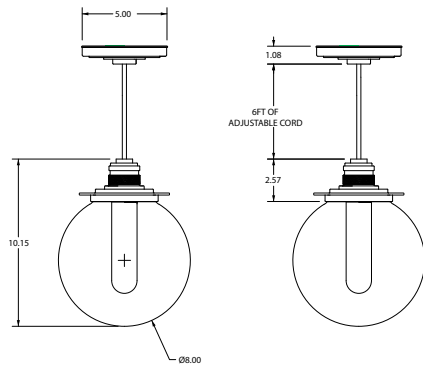

Porter PENDANT

CUSTOM OPTIONS

The Porter Pendant packs energy efficiency and modern technology into a classic form. Offered in two diffuser finishes, the custom LED engine illuminates your choice of either a clear or cased matte opal glass globe.

DIMENSIONS

13.90"H x 8.00"W

6ft Field adjustable cord

LAMPING / VOLTAGE

[1] 10W Integrated LED, 850 Lumens (Nominal),
3000K, 120V, ELV Dimming

FINISH

Satin Brass, Brushed Nickel, Polished Nickel,
Polished Chrome