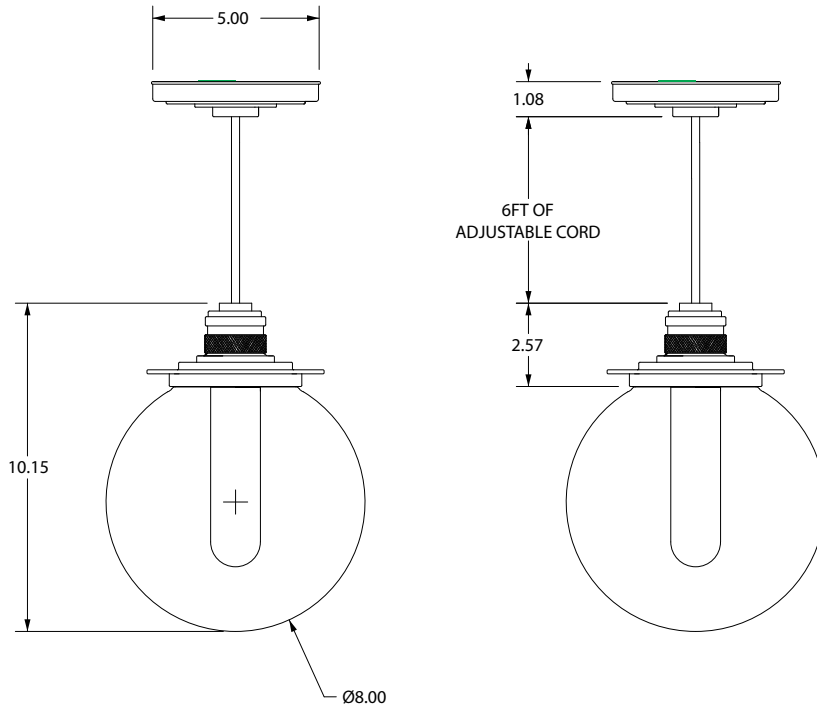

### DIMENSIONS

13.90"H x 8.00"W

6ft Field adjustable cord

## CUSTOM OPTIONS

Est. Weight: 4.25 lbs

**MODEL**  
PORTER PENDANT // PORP

**DIMENSIONS**  
Height: 10.15  
Diameter: 8.00

**FIXTURE TYPE**  
Pendant / P

**DIFFUSER**  
Clear Glass / CL  
Cased Matte Opal Glass / CM